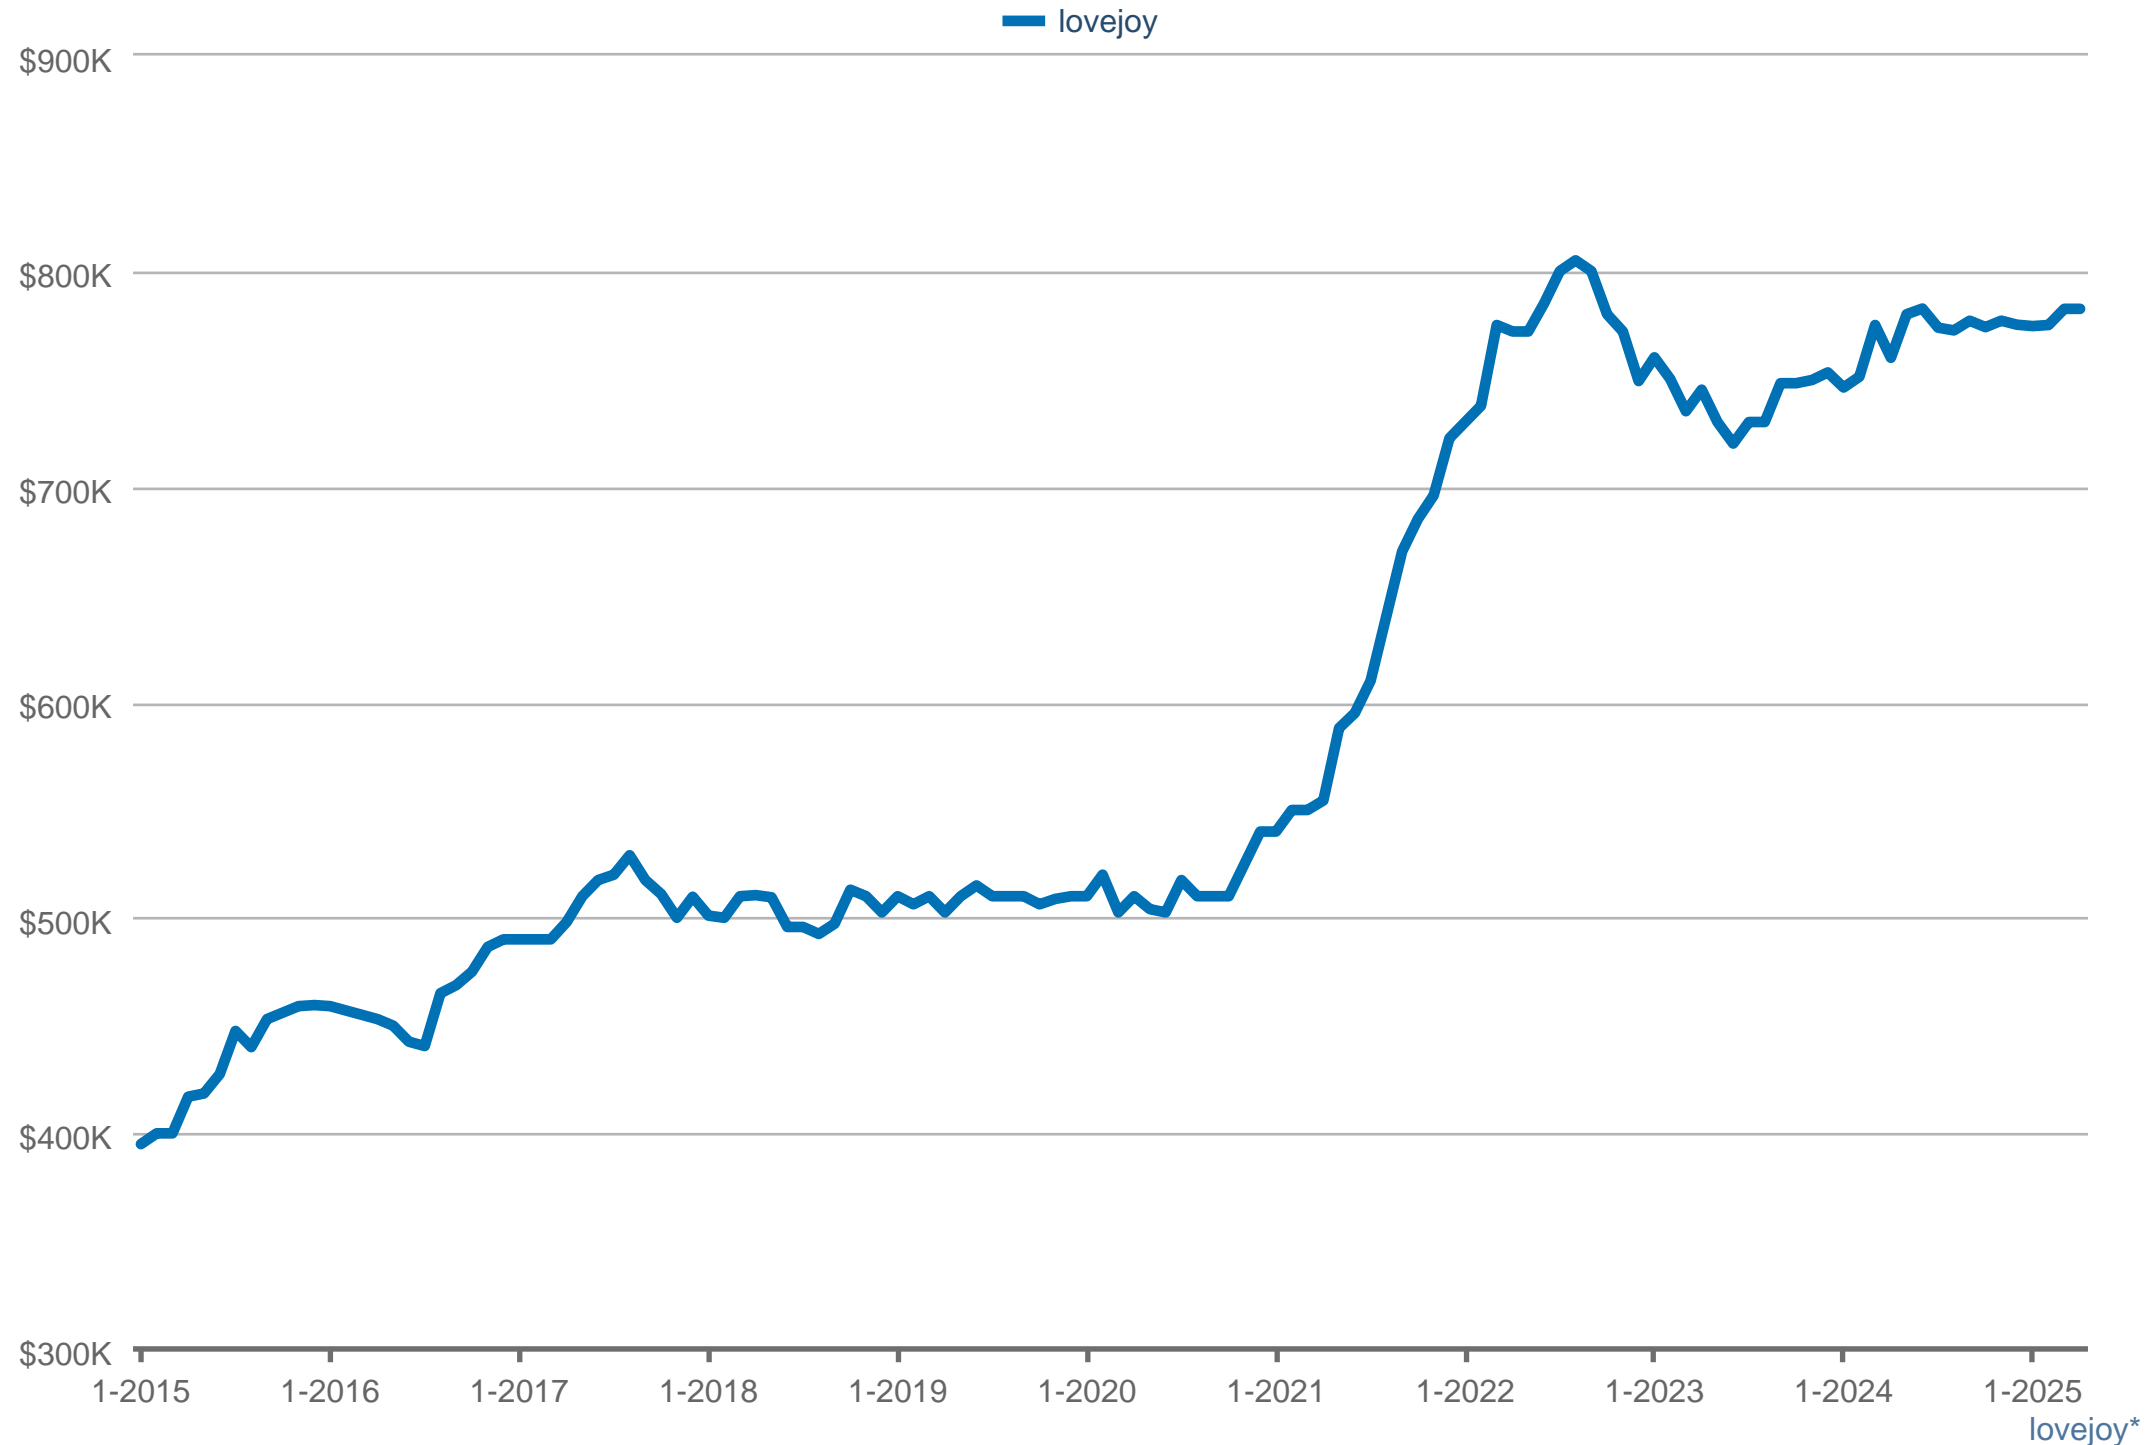

### Median Sales Price

Each data point is 12 months of activity. Data is from May 17, 2025.

\* User-defined area. All data from NTREIS. Data deemed reliable, but not guaranteed. NTREIS Trends © 2025 ShowingTime Plus, LLC.