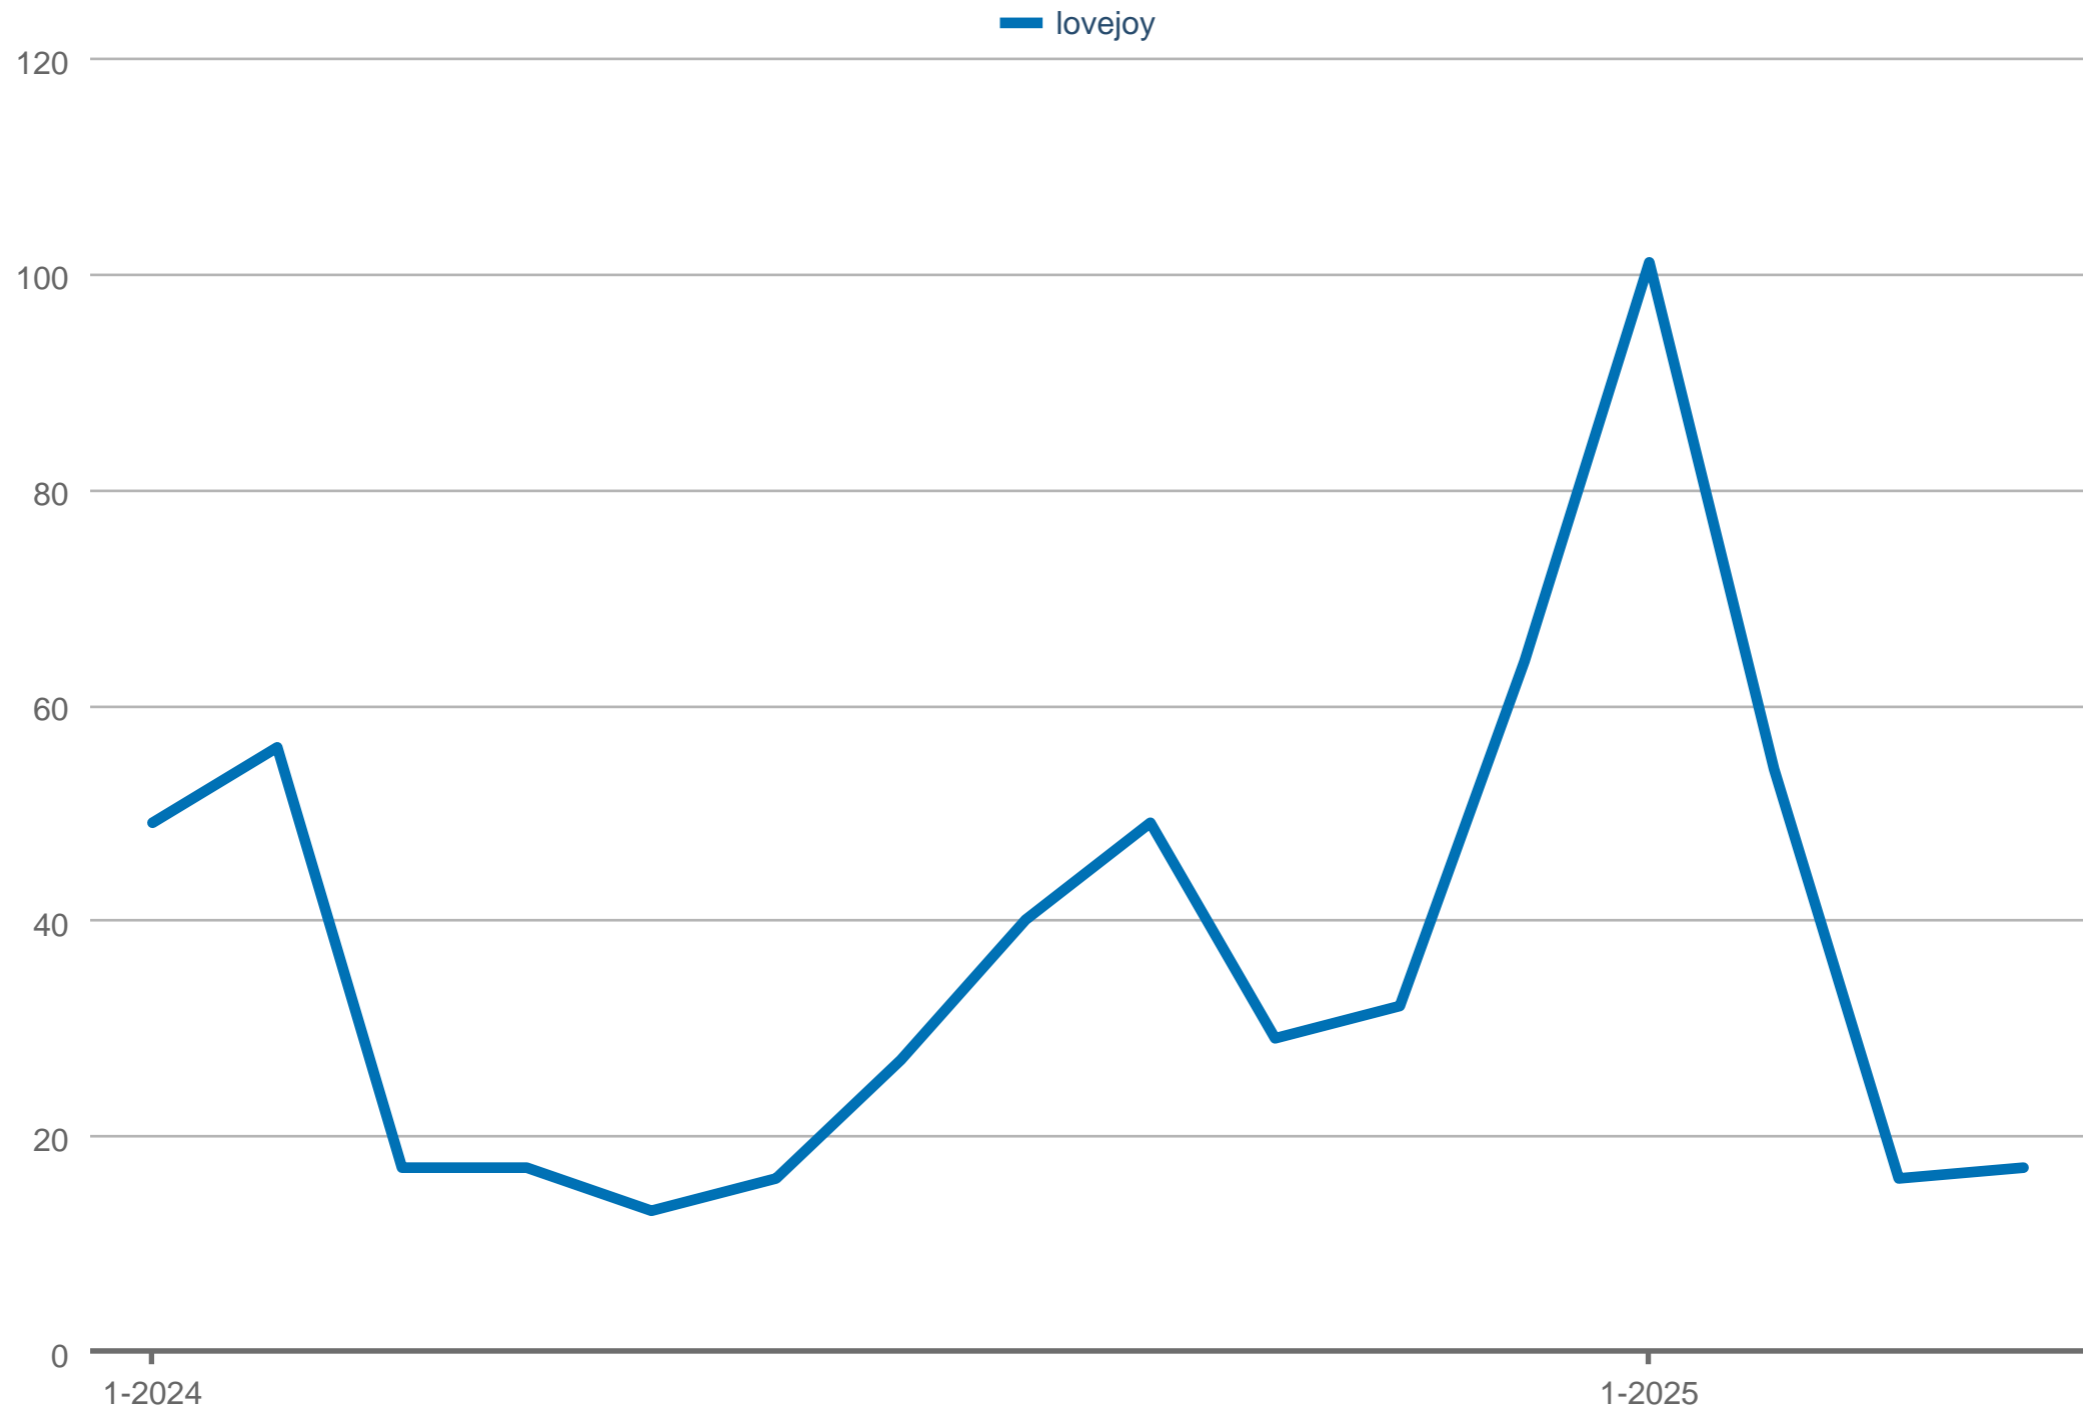

Median Days on Market

lovejoy*

Each data point is one month of activity. Data is from May 17, 2025.

* User-defined area. All data from NTREIS. Data deemed reliable, but not guaranteed. NTREIS Trends © 2025 ShowingTime Plus, LLC.