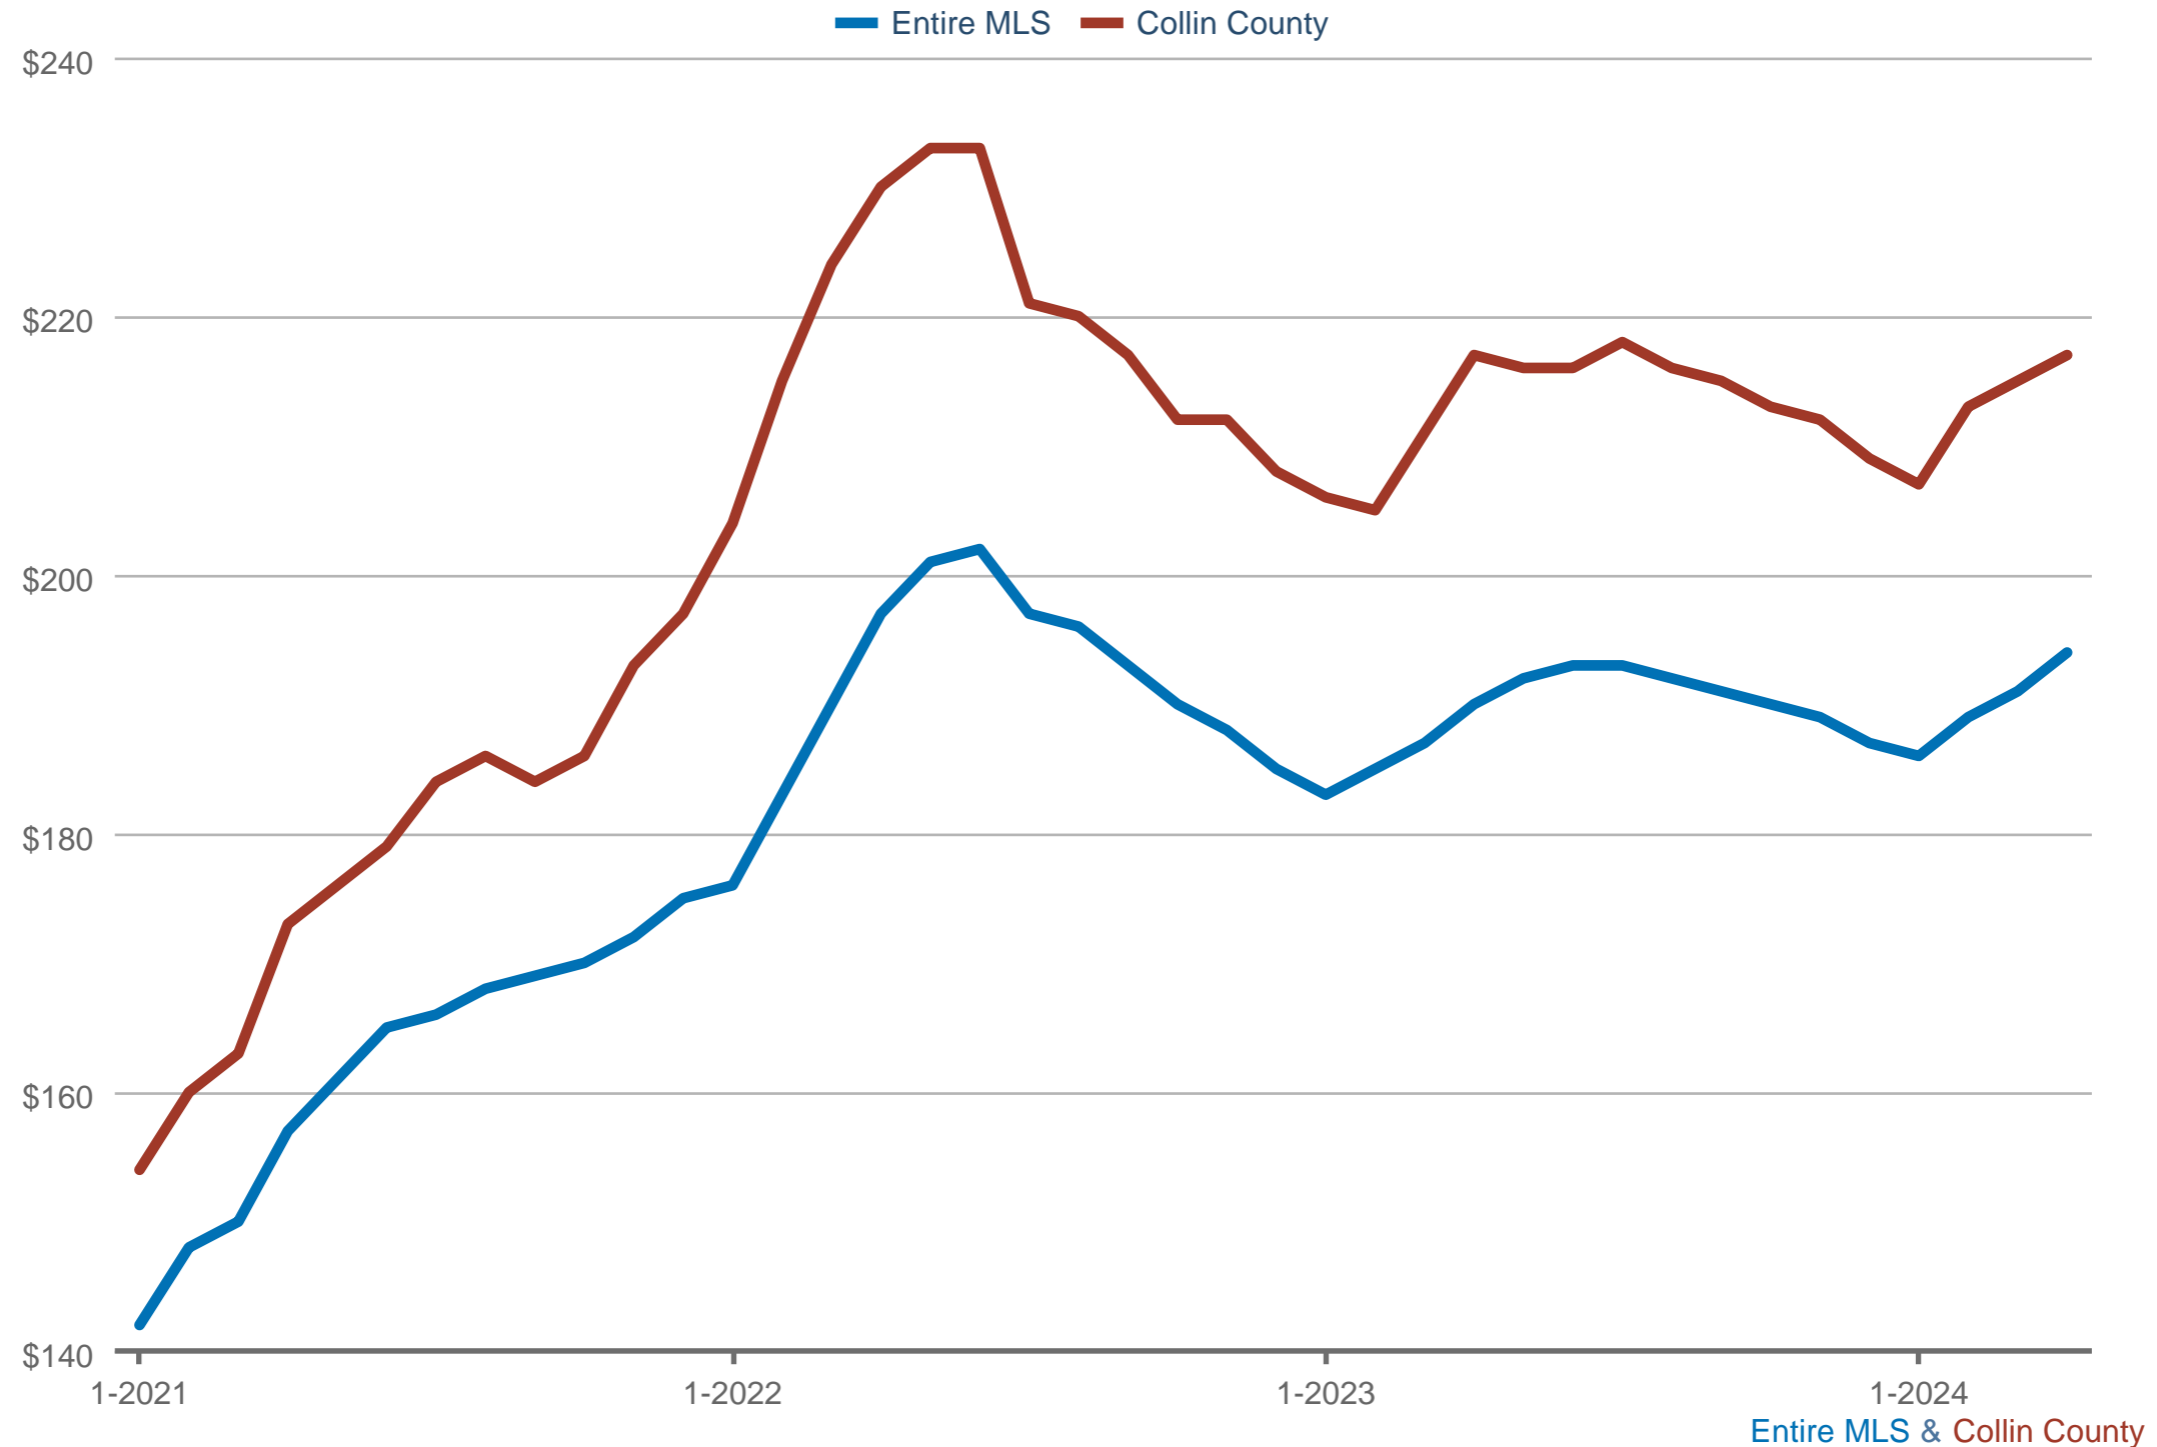

Median Price Per Square Foot

Each data point is one month of activity. Data is from May 6, 2024.