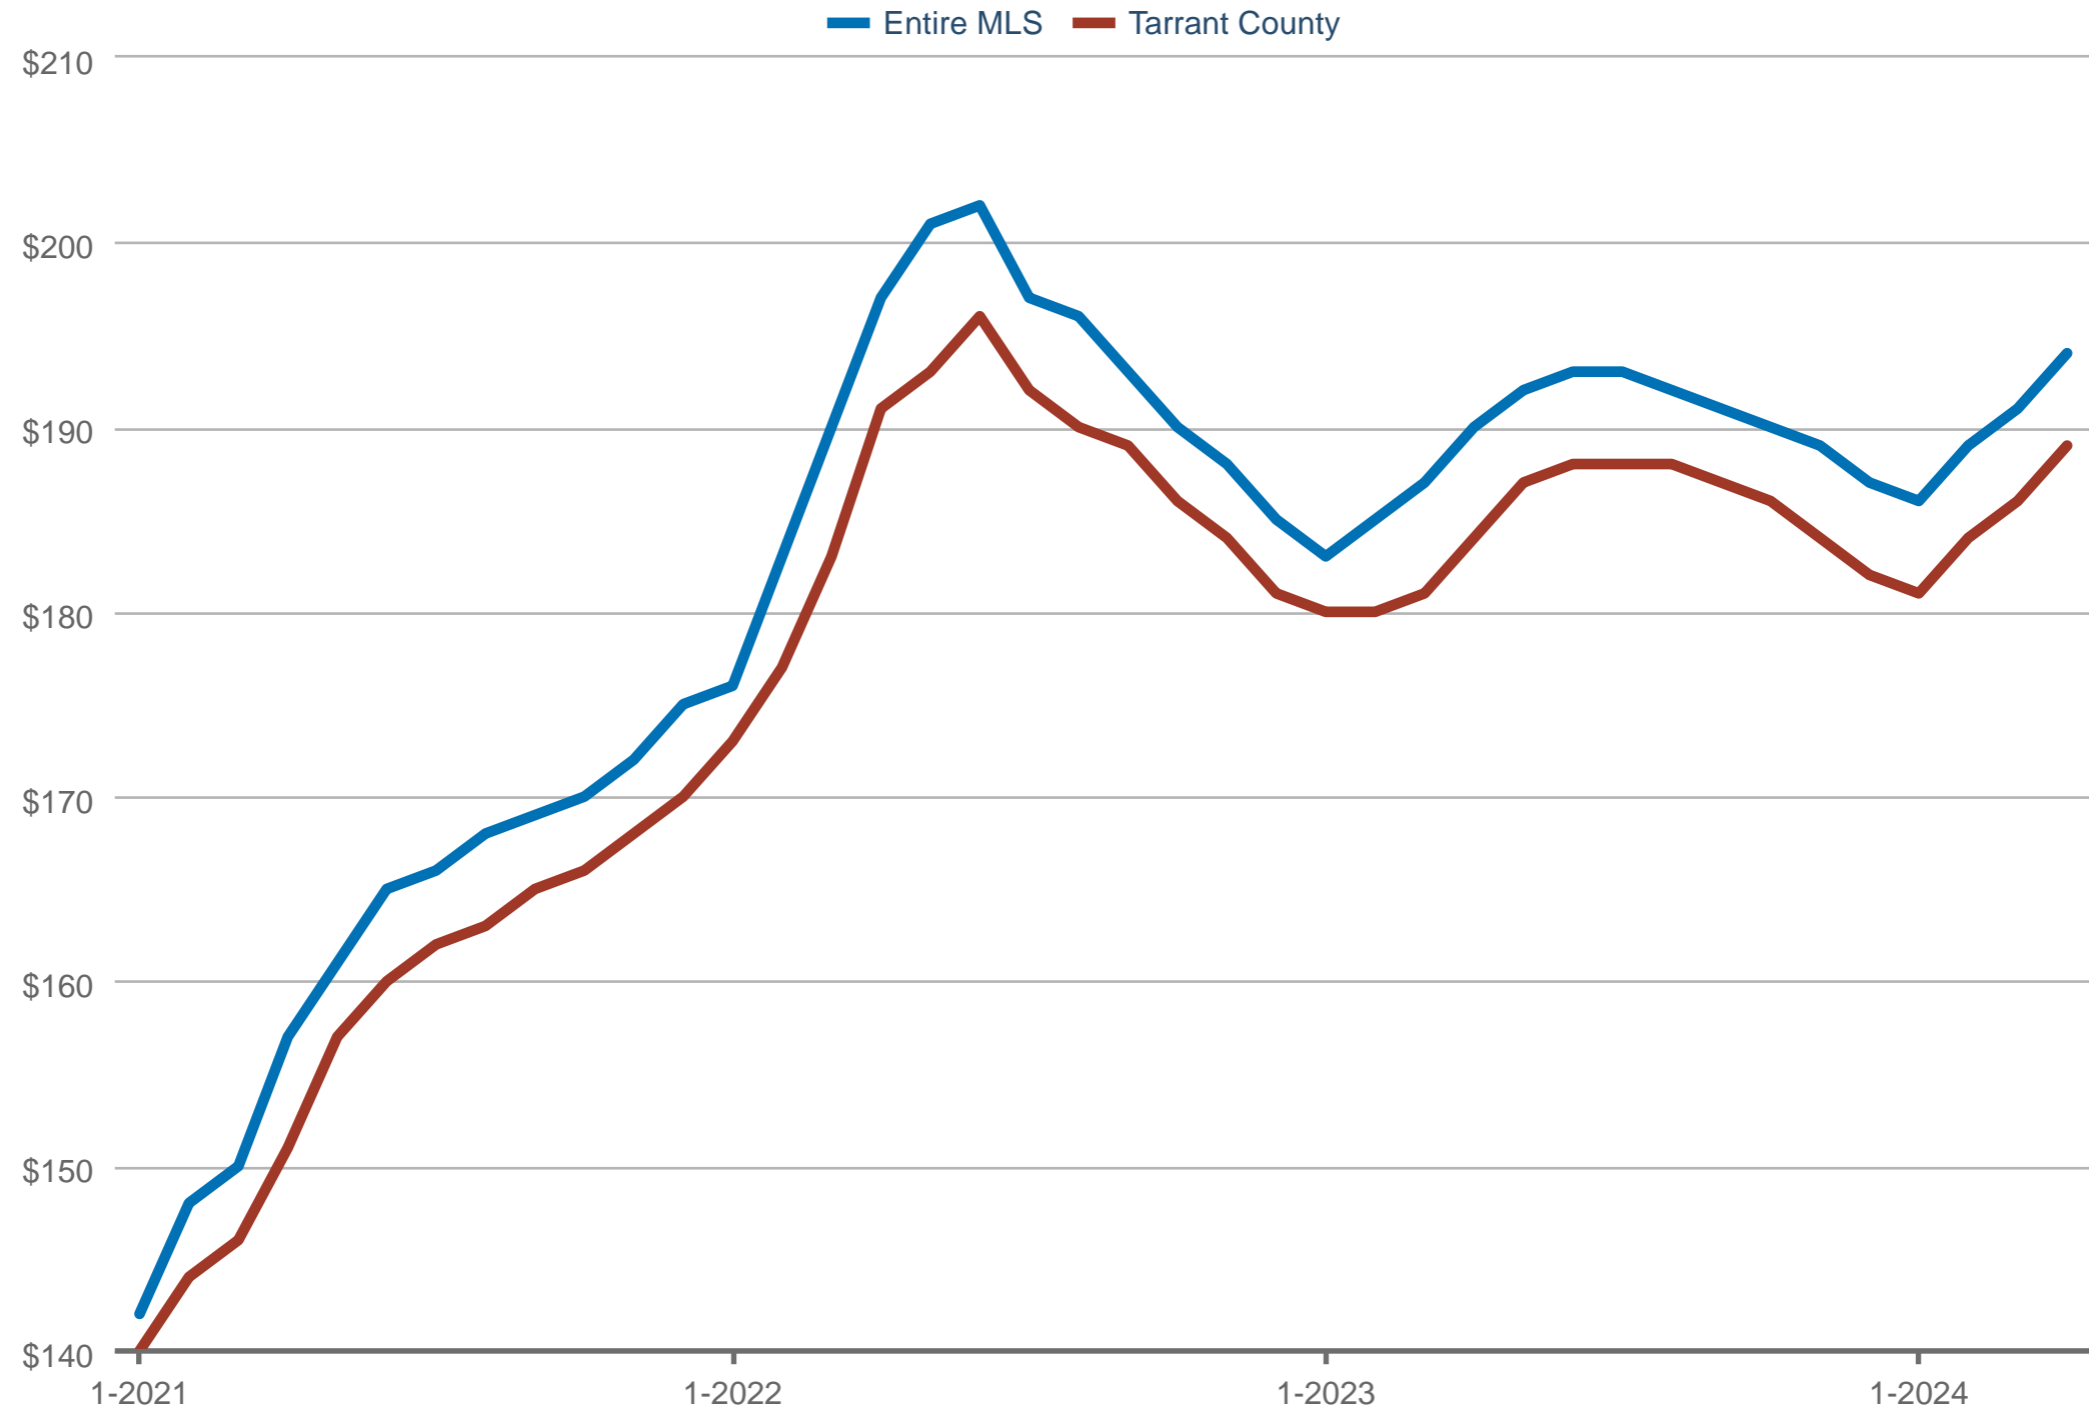

Median Price Per Square Foot

Entire MLS & Tarrant County

Each data point is one month of activity. Data is from May 3, 2024.