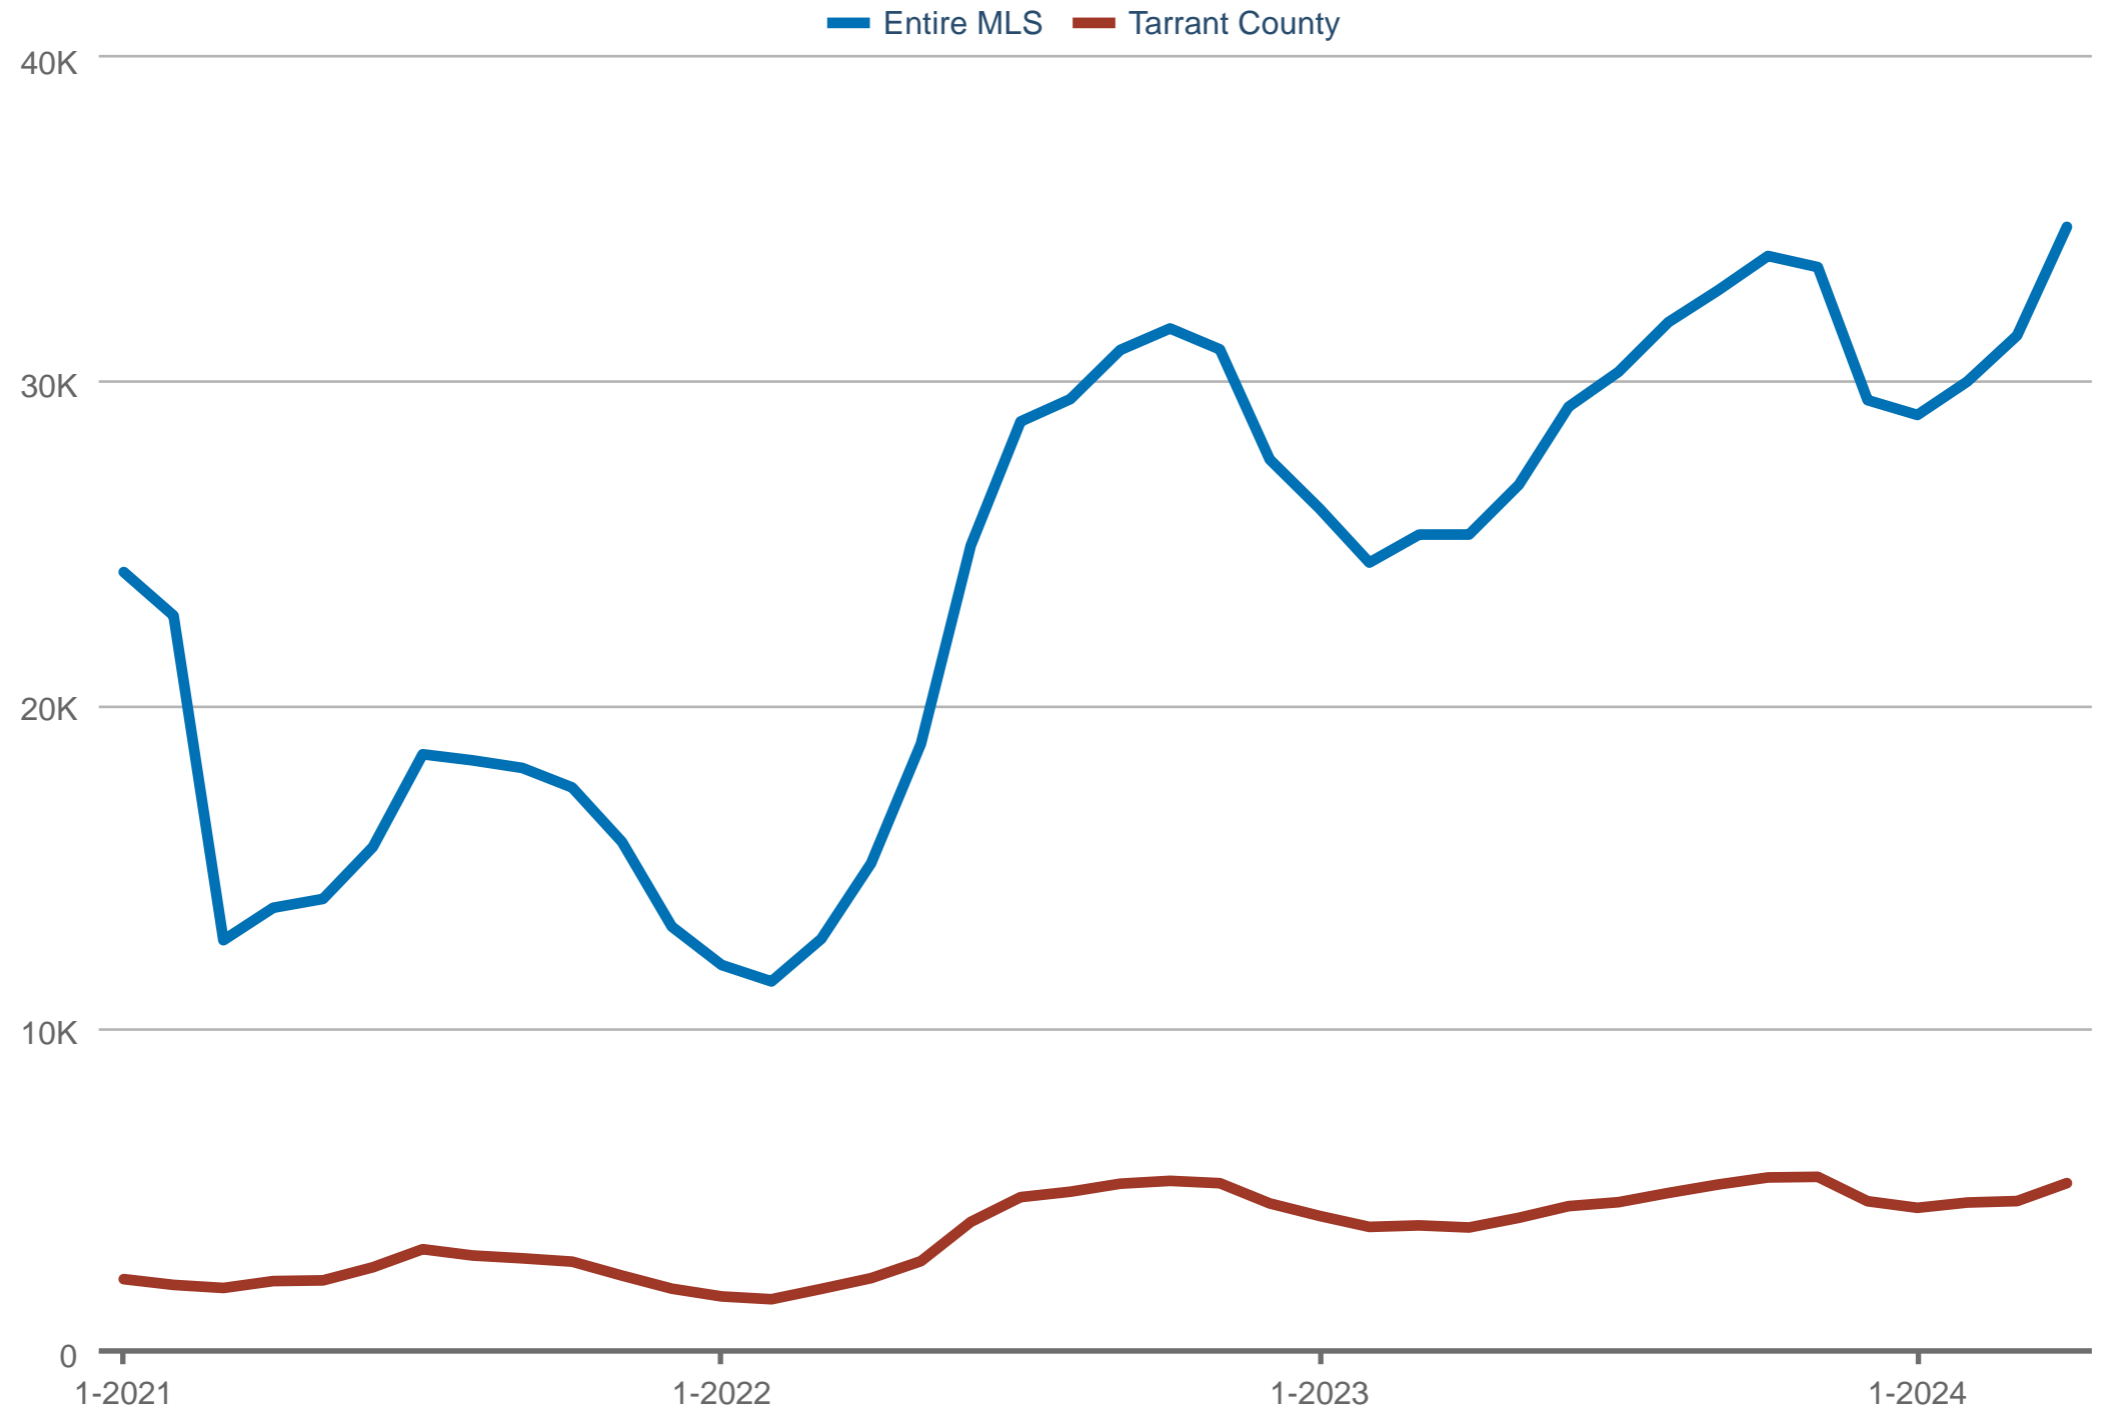

Inventory of Homes for Sale

Entire MLS & Tarrant County

Each data point is one month of activity. Data is from May 3, 2024.