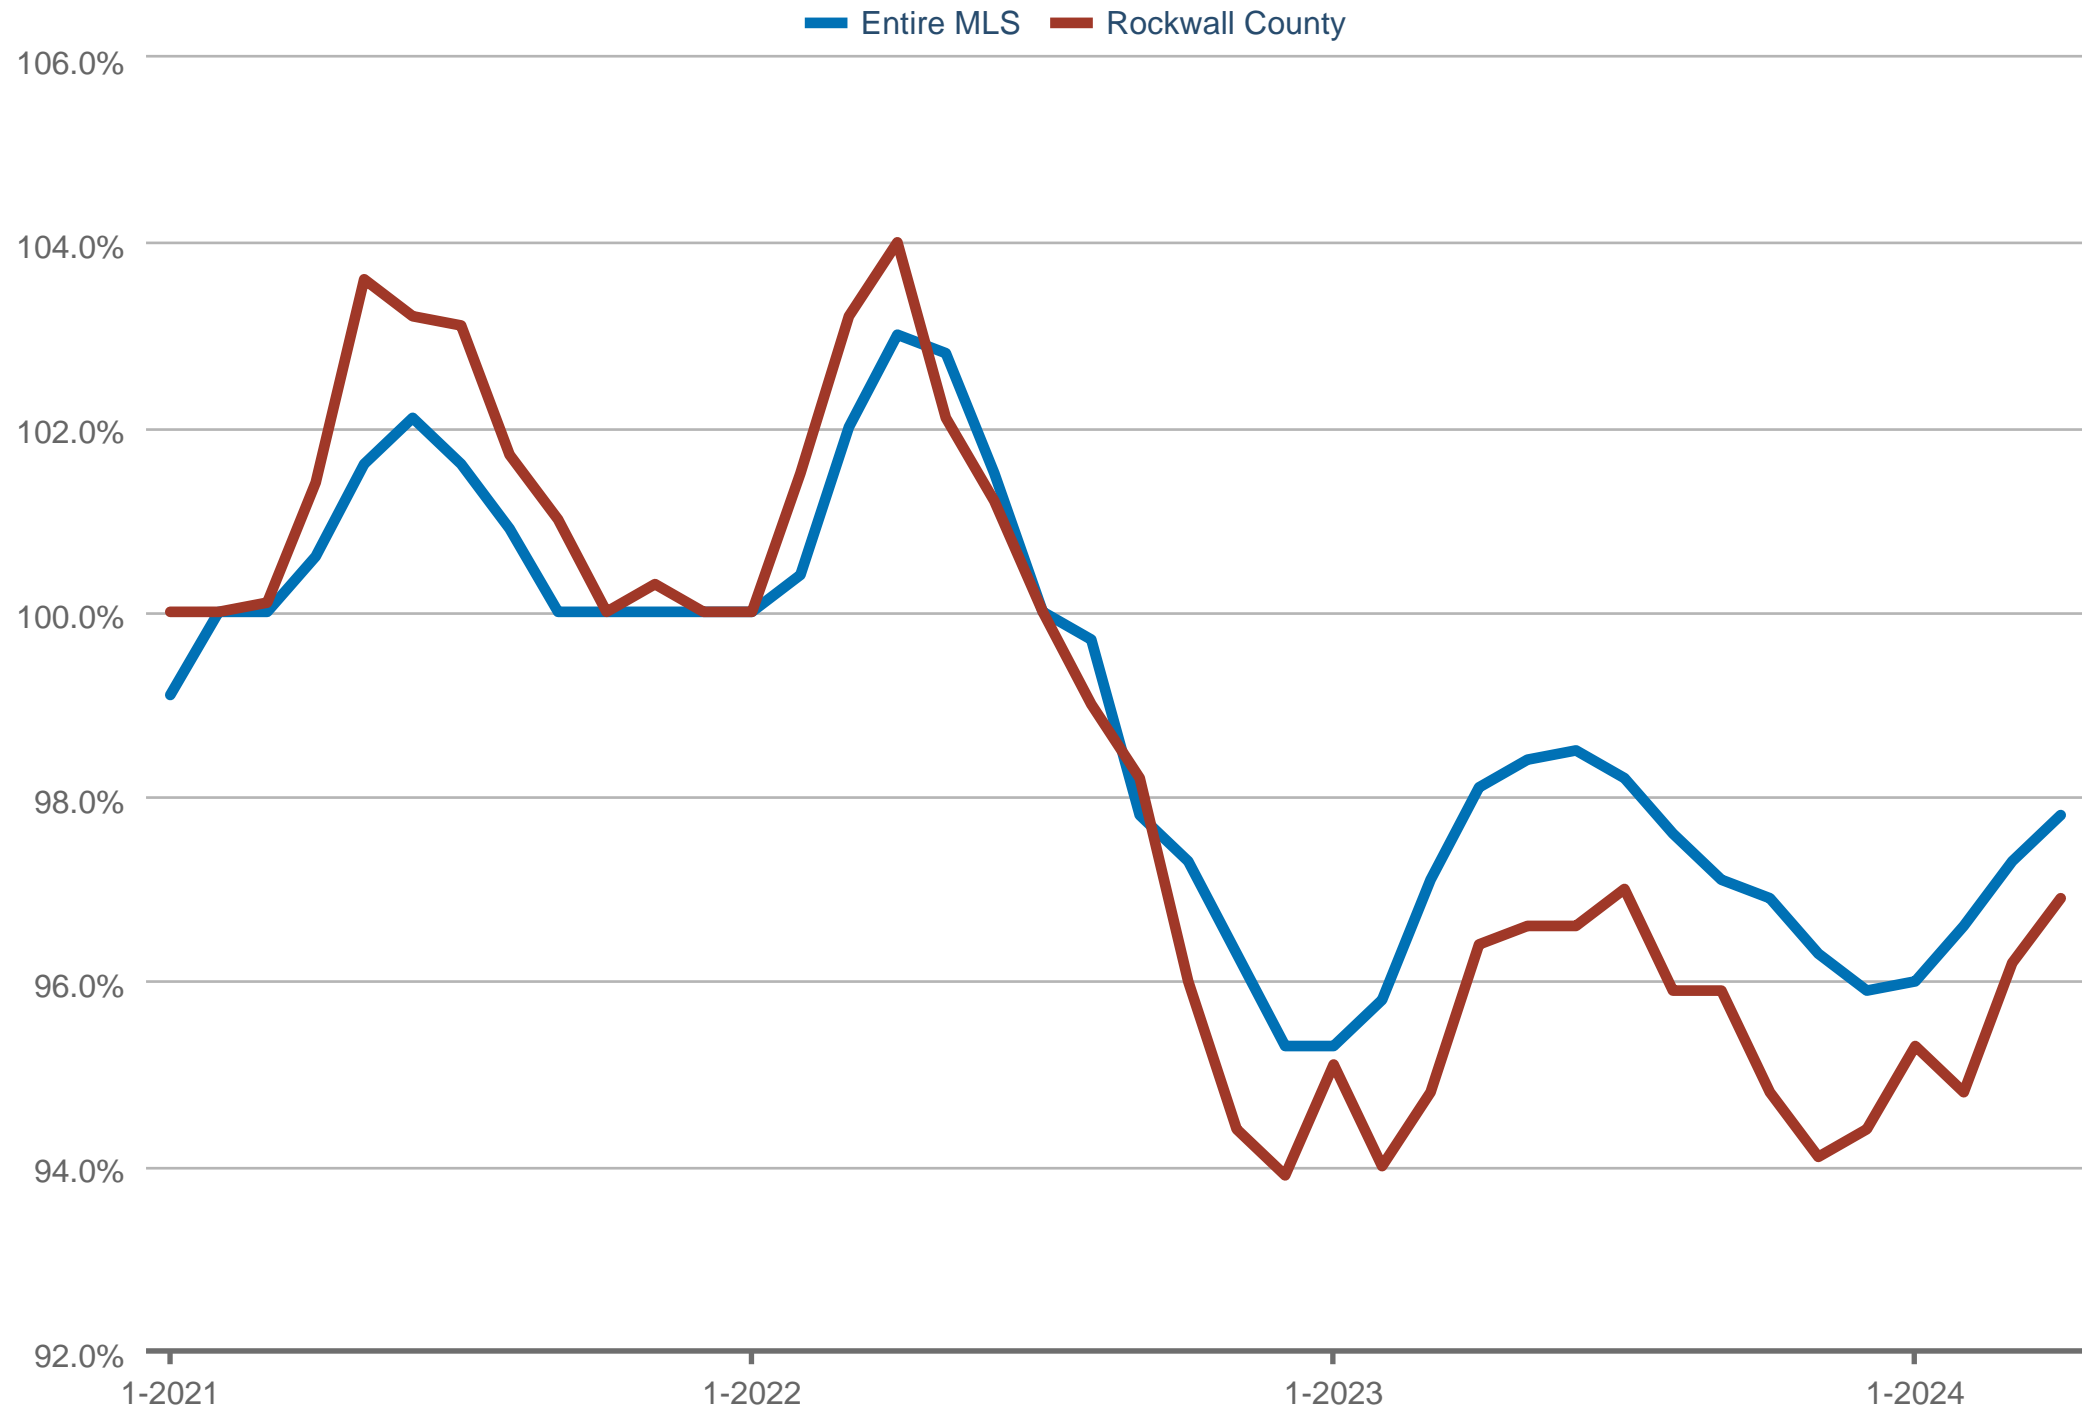

Median Percent of Original Price

Entire MLS & Rockwall County

Each data point is one month of activity. Data is from May 15, 2024.