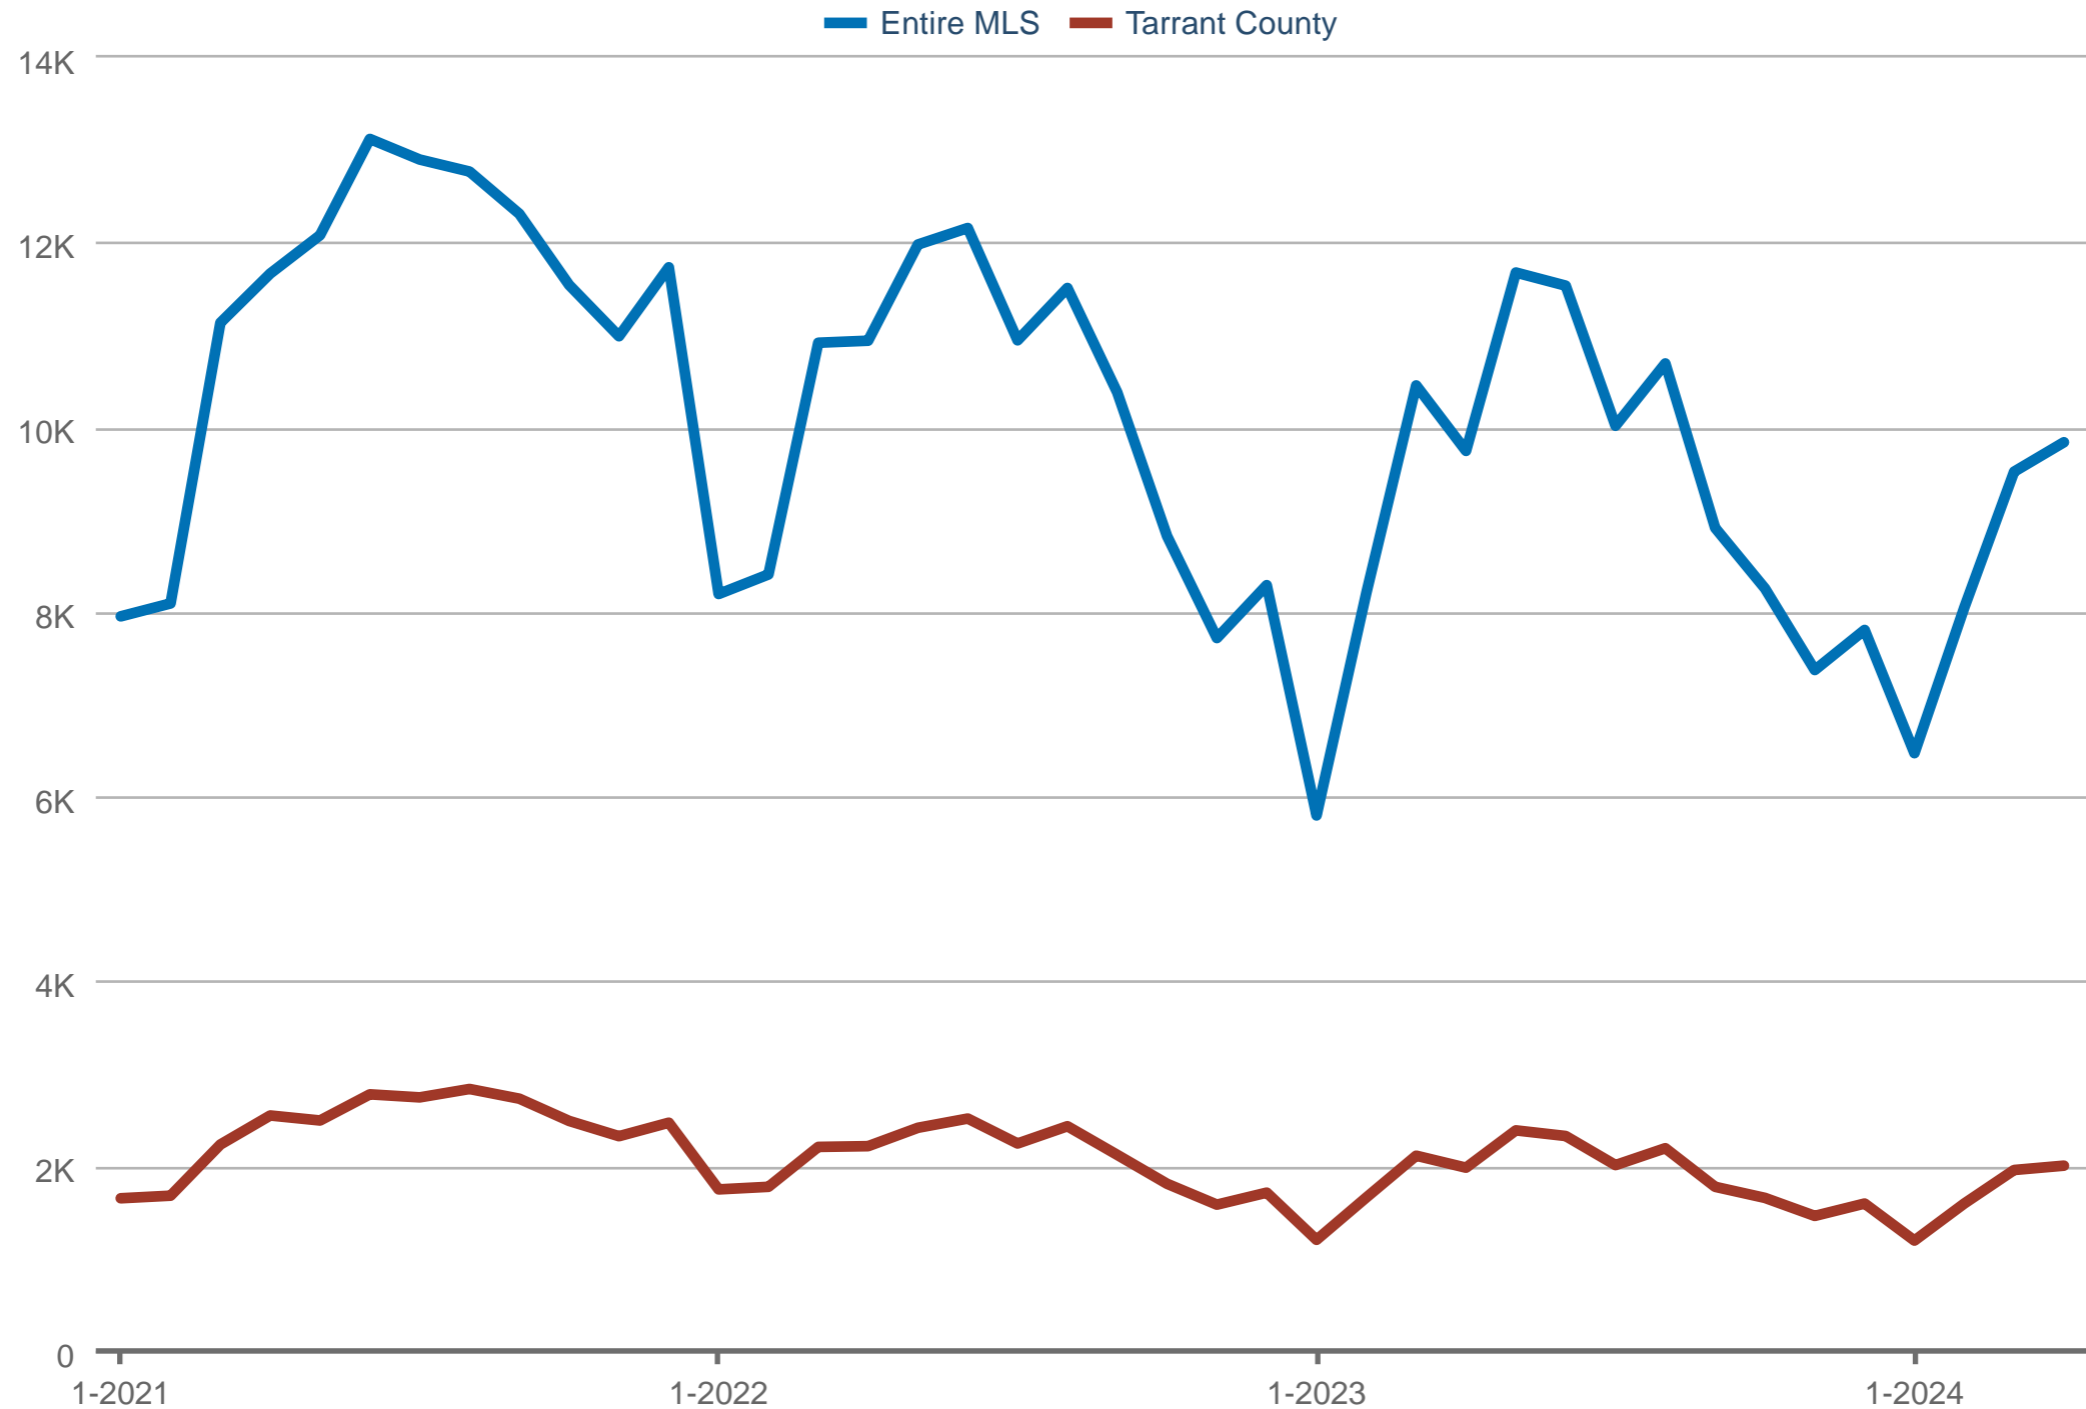

Closed Sales

Entire MLS & Tarrant County

Each data point is one month of activity. Data is from May 3, 2024.