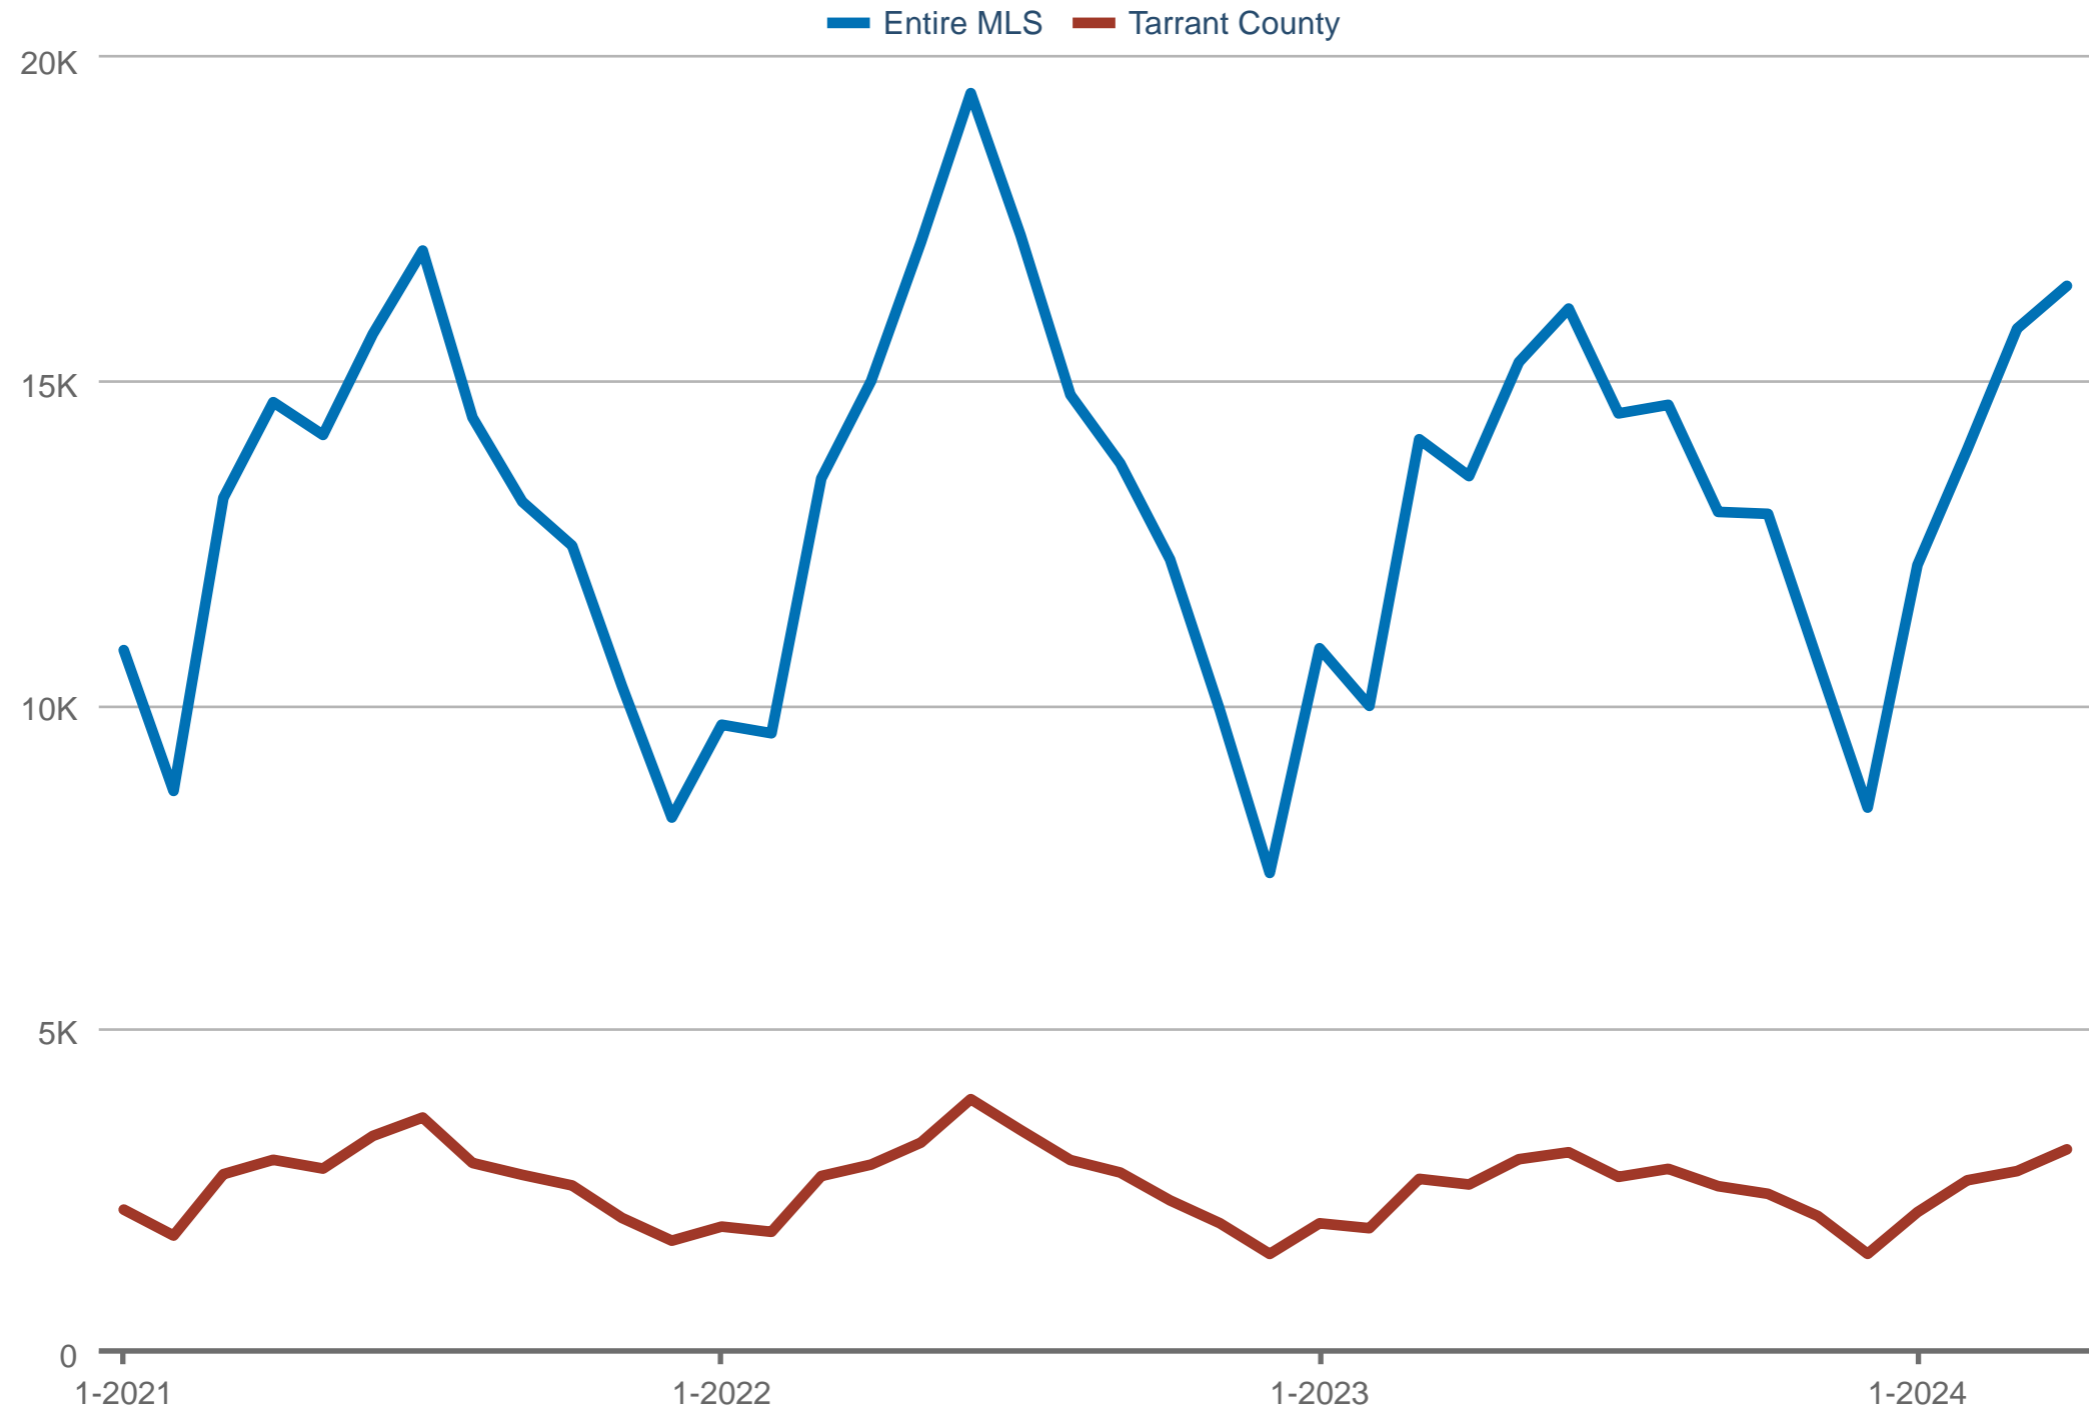

New Listings

Entire MLS & Tarrant County

Each data point is one month of activity. Data is from May 3, 2024.