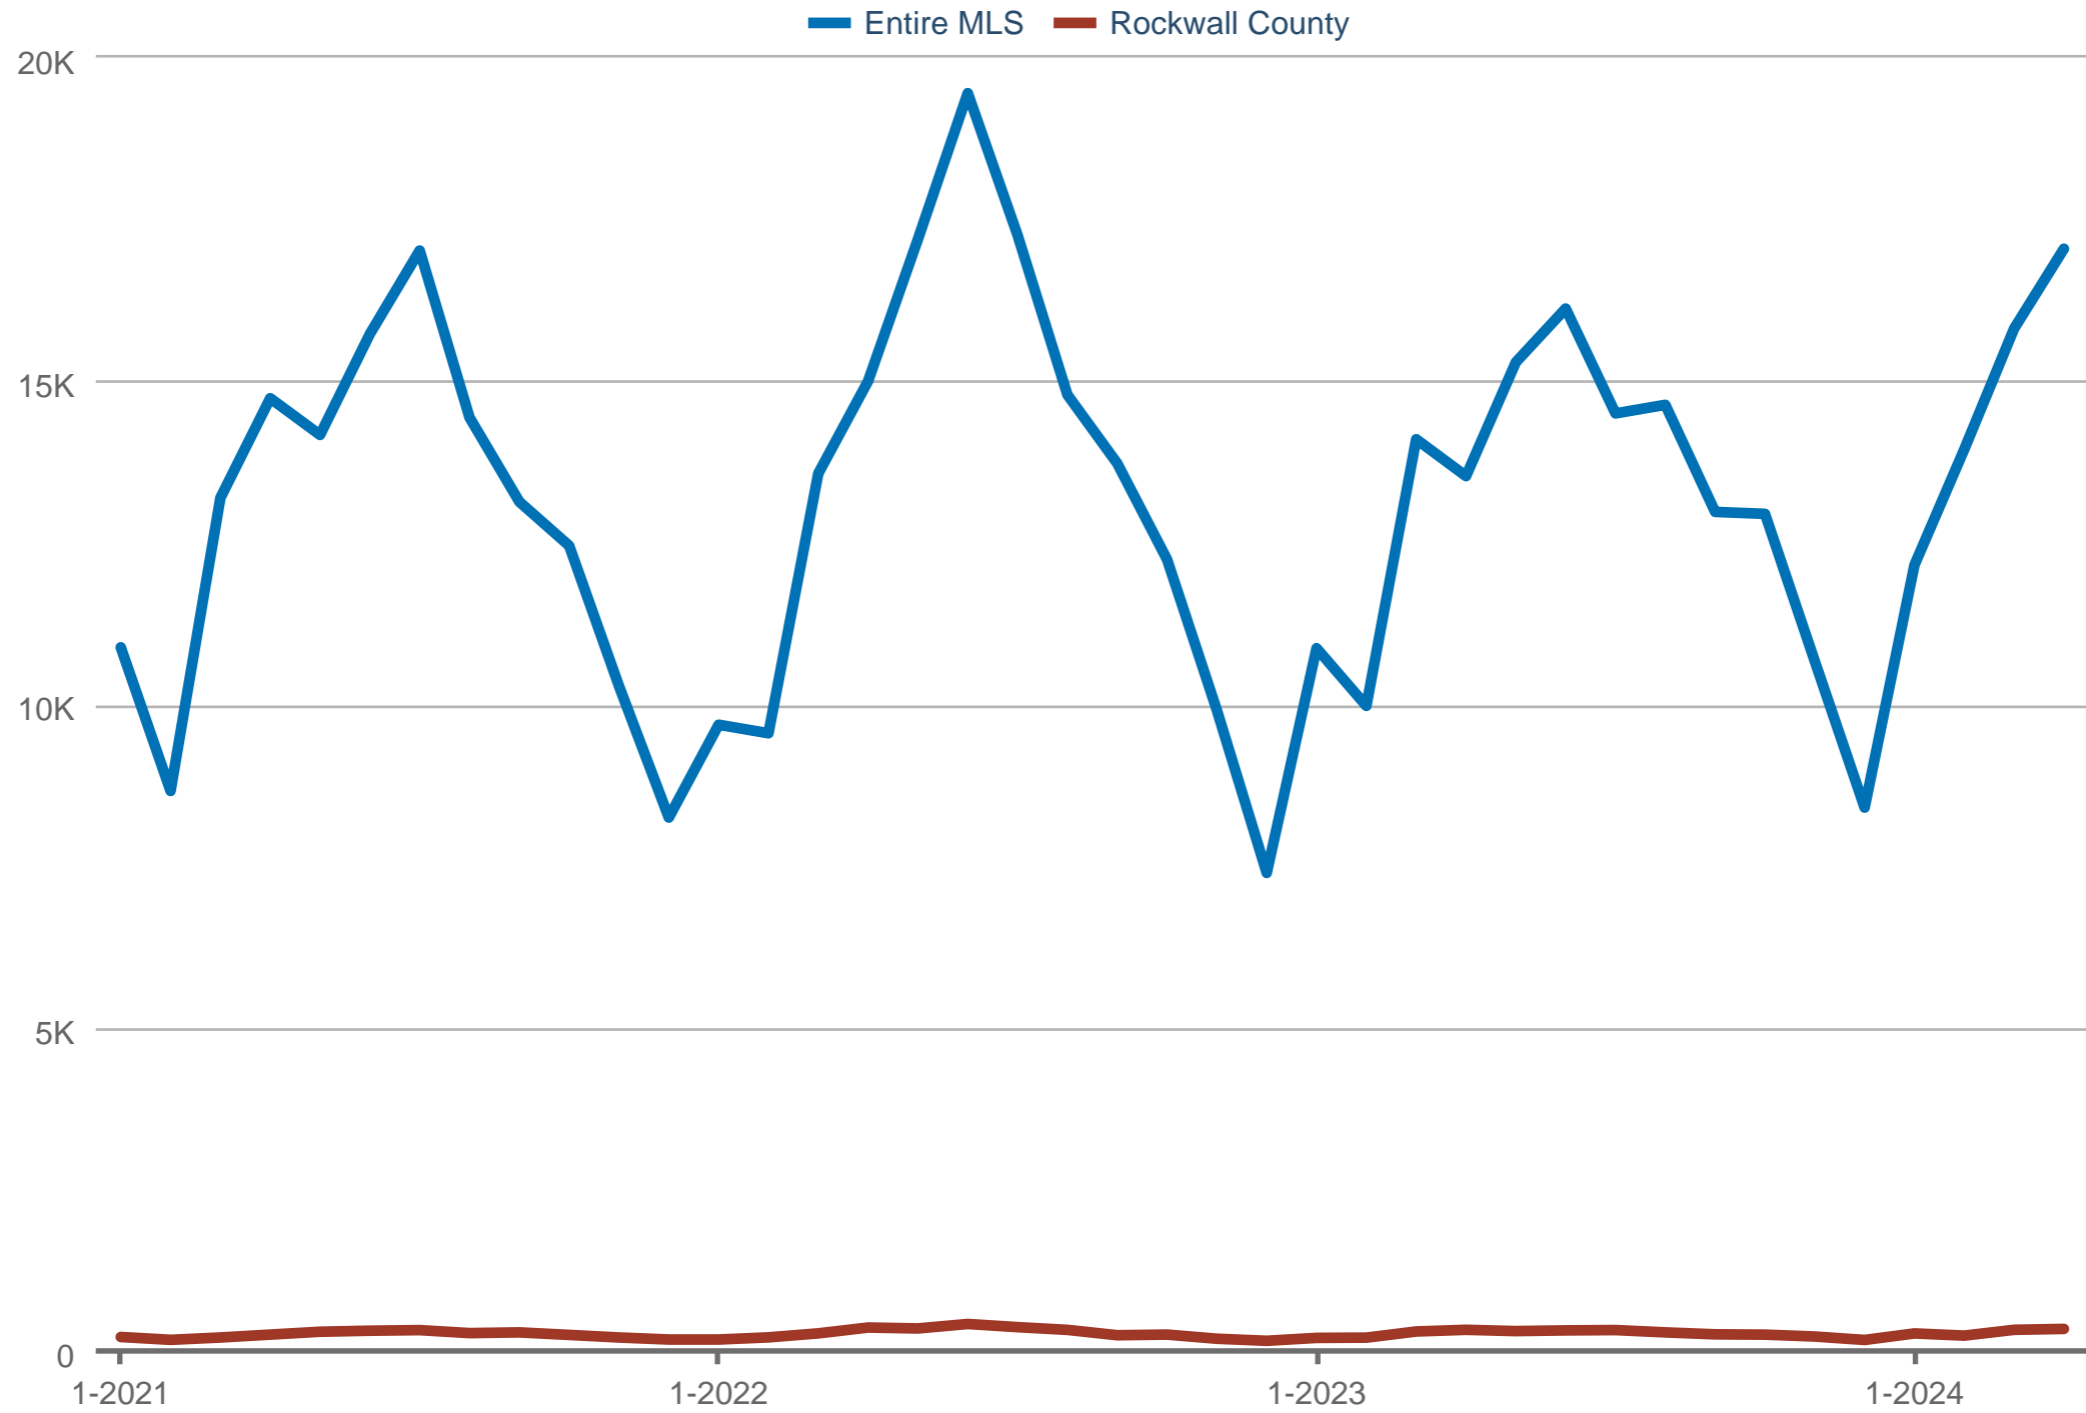

New Listings

Entire MLS & Rockwall County

Each data point is one month of activity. Data is from May 15, 2024.