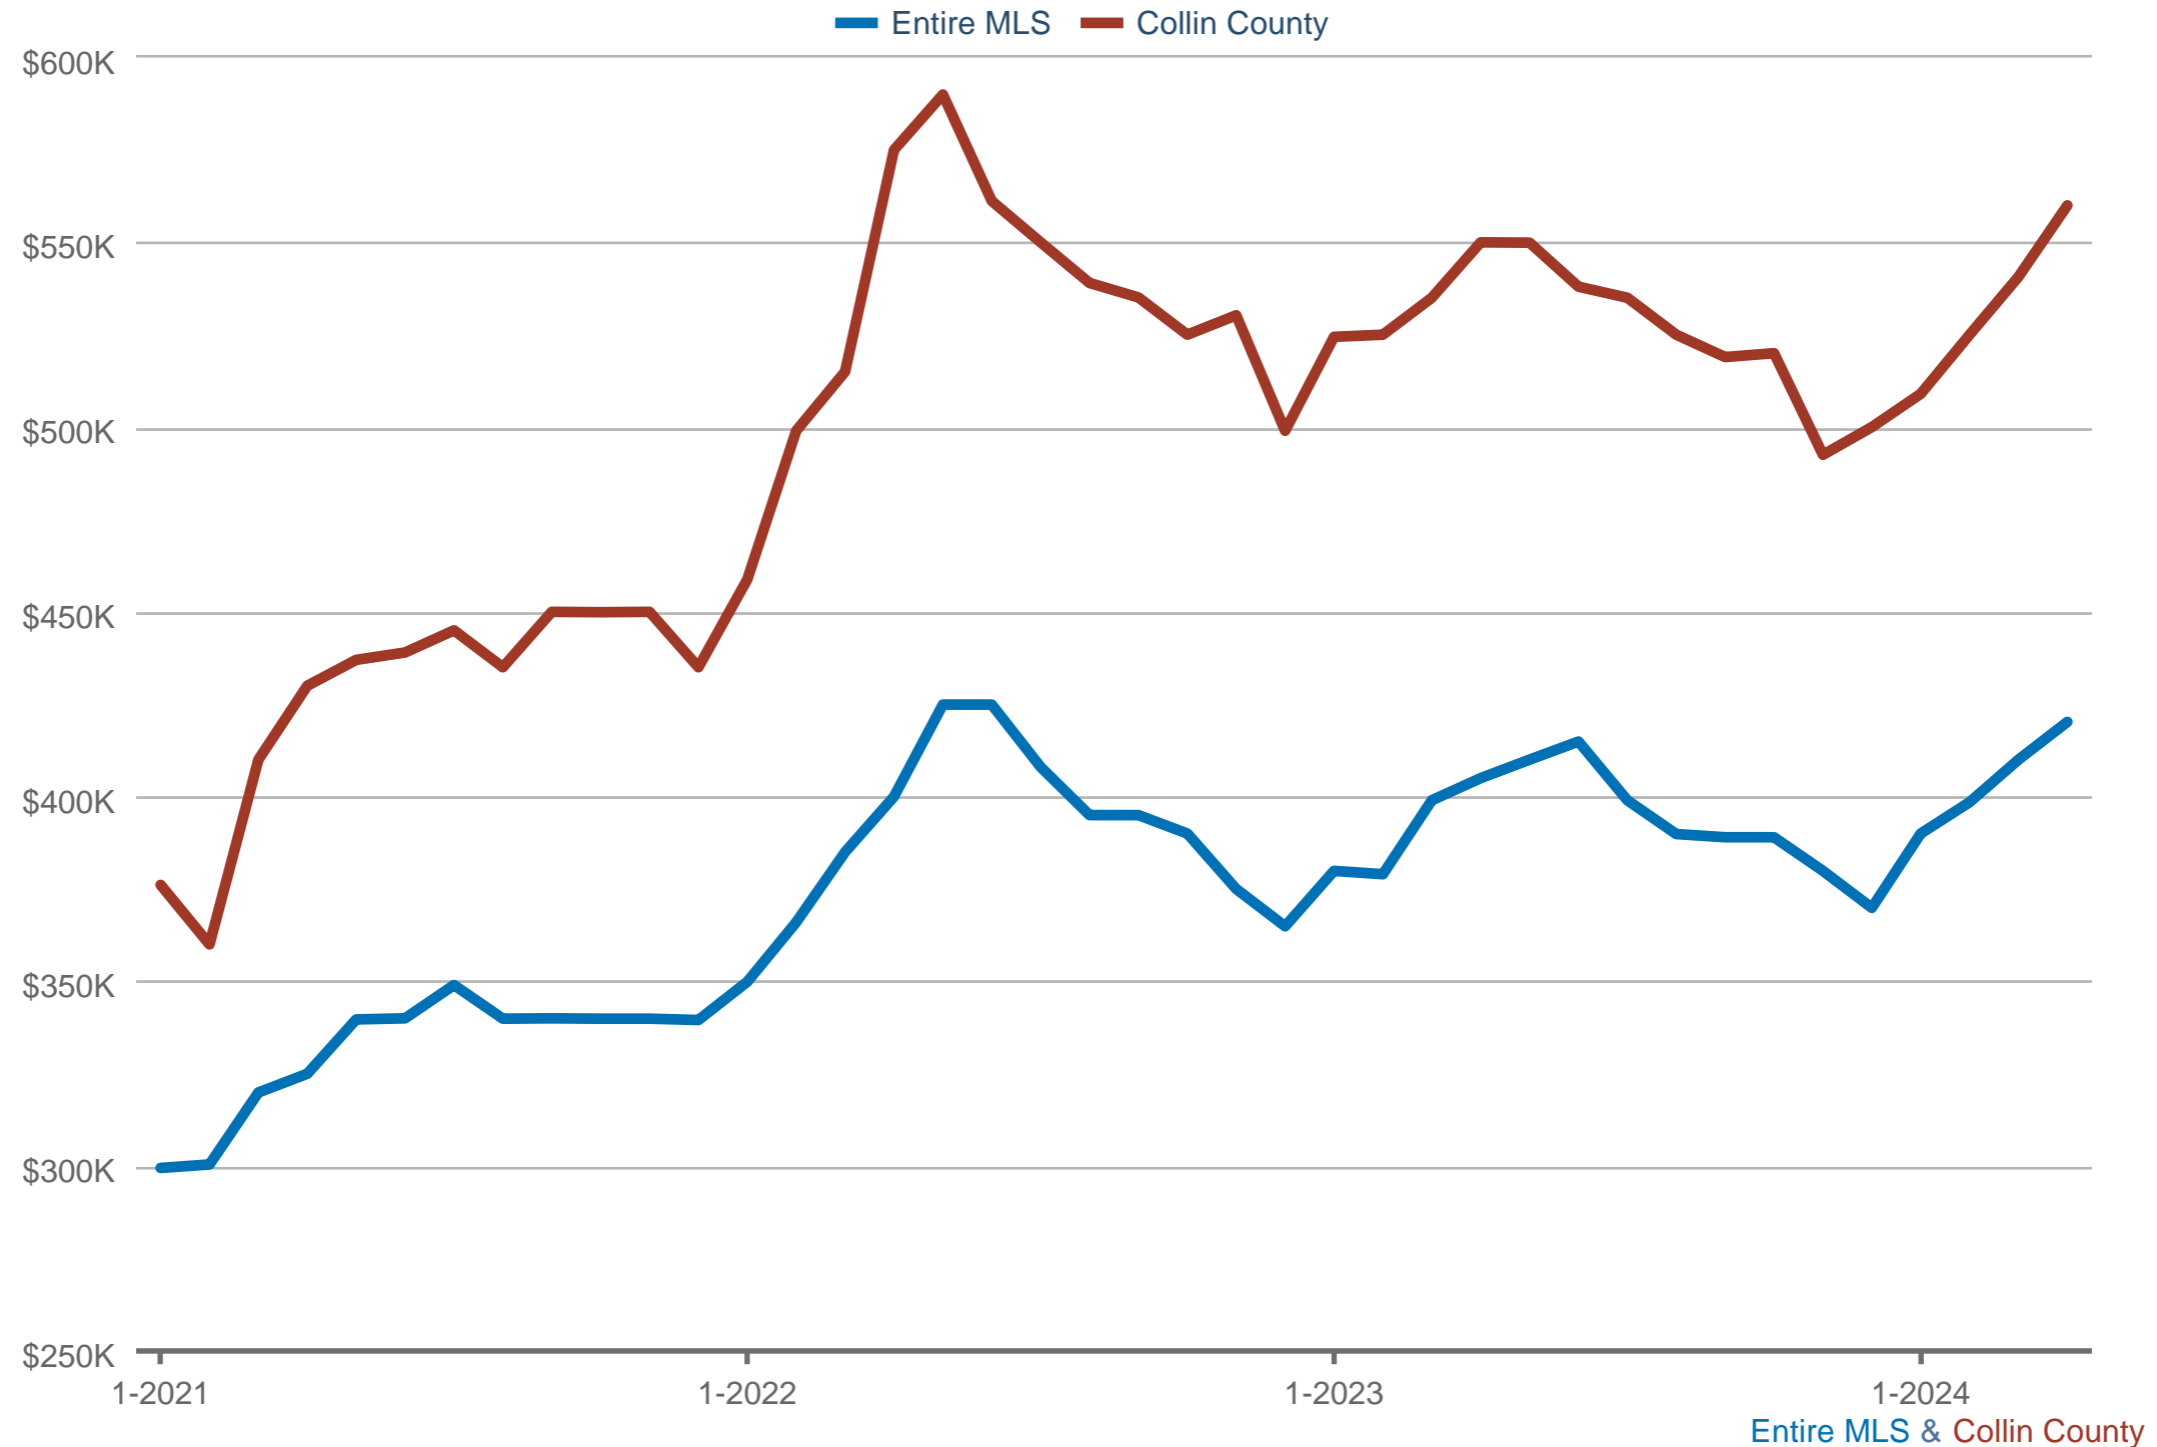

Median Original List Price

Each data point is one month of activity. Data is from May 6, 2024.