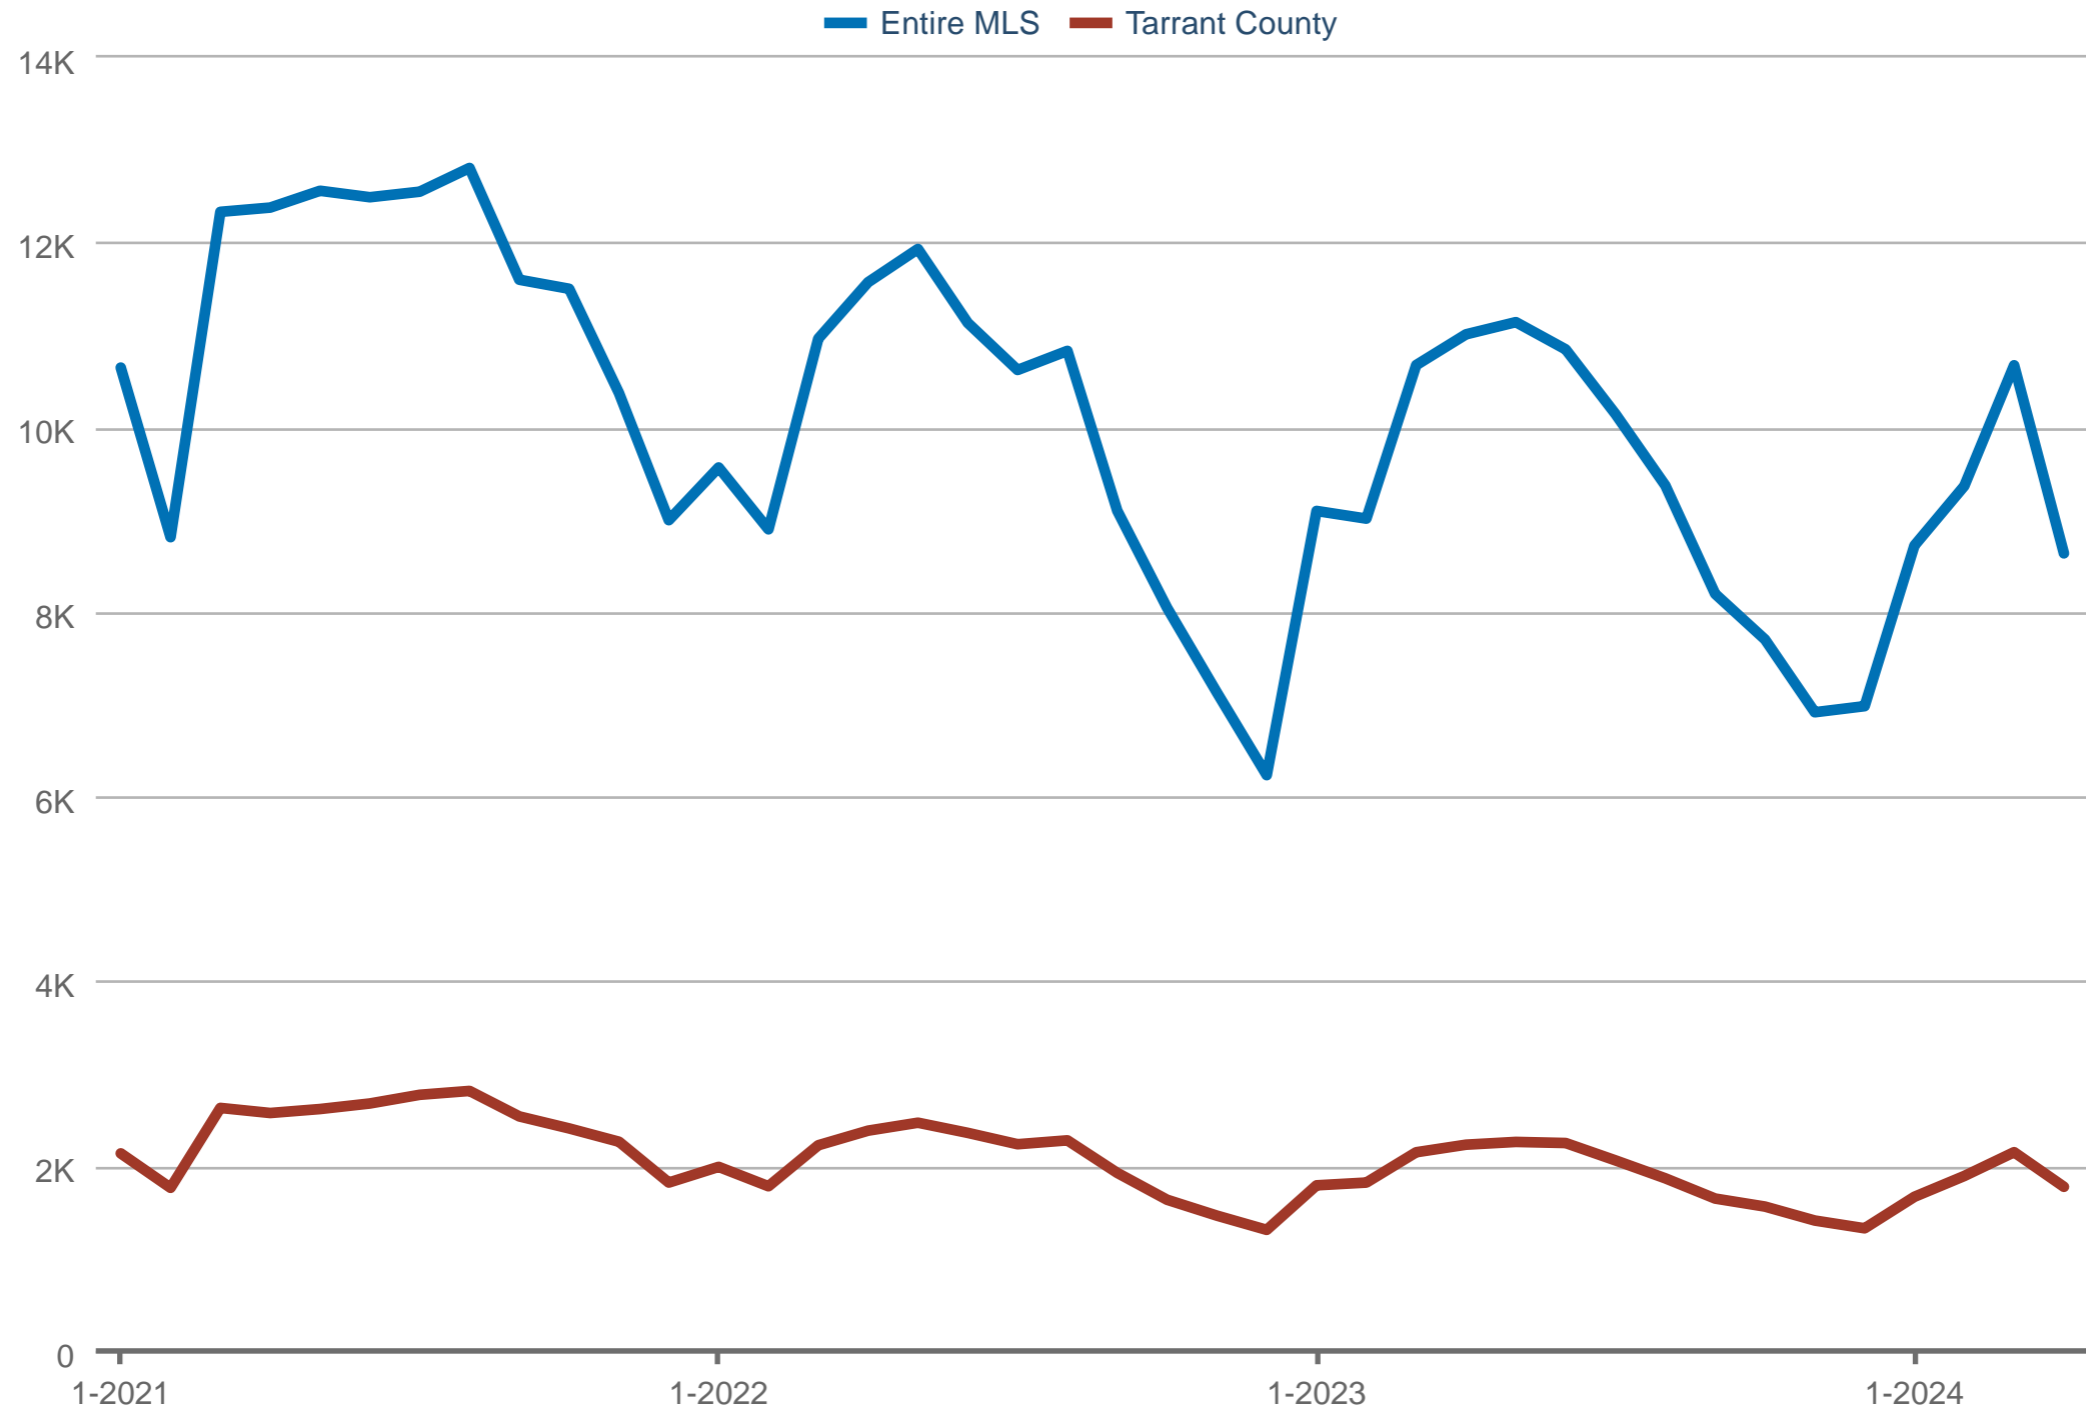

Pending Sales

Entire MLS & Tarrant County

Each data point is one month of activity. Data is from May 3, 2024.