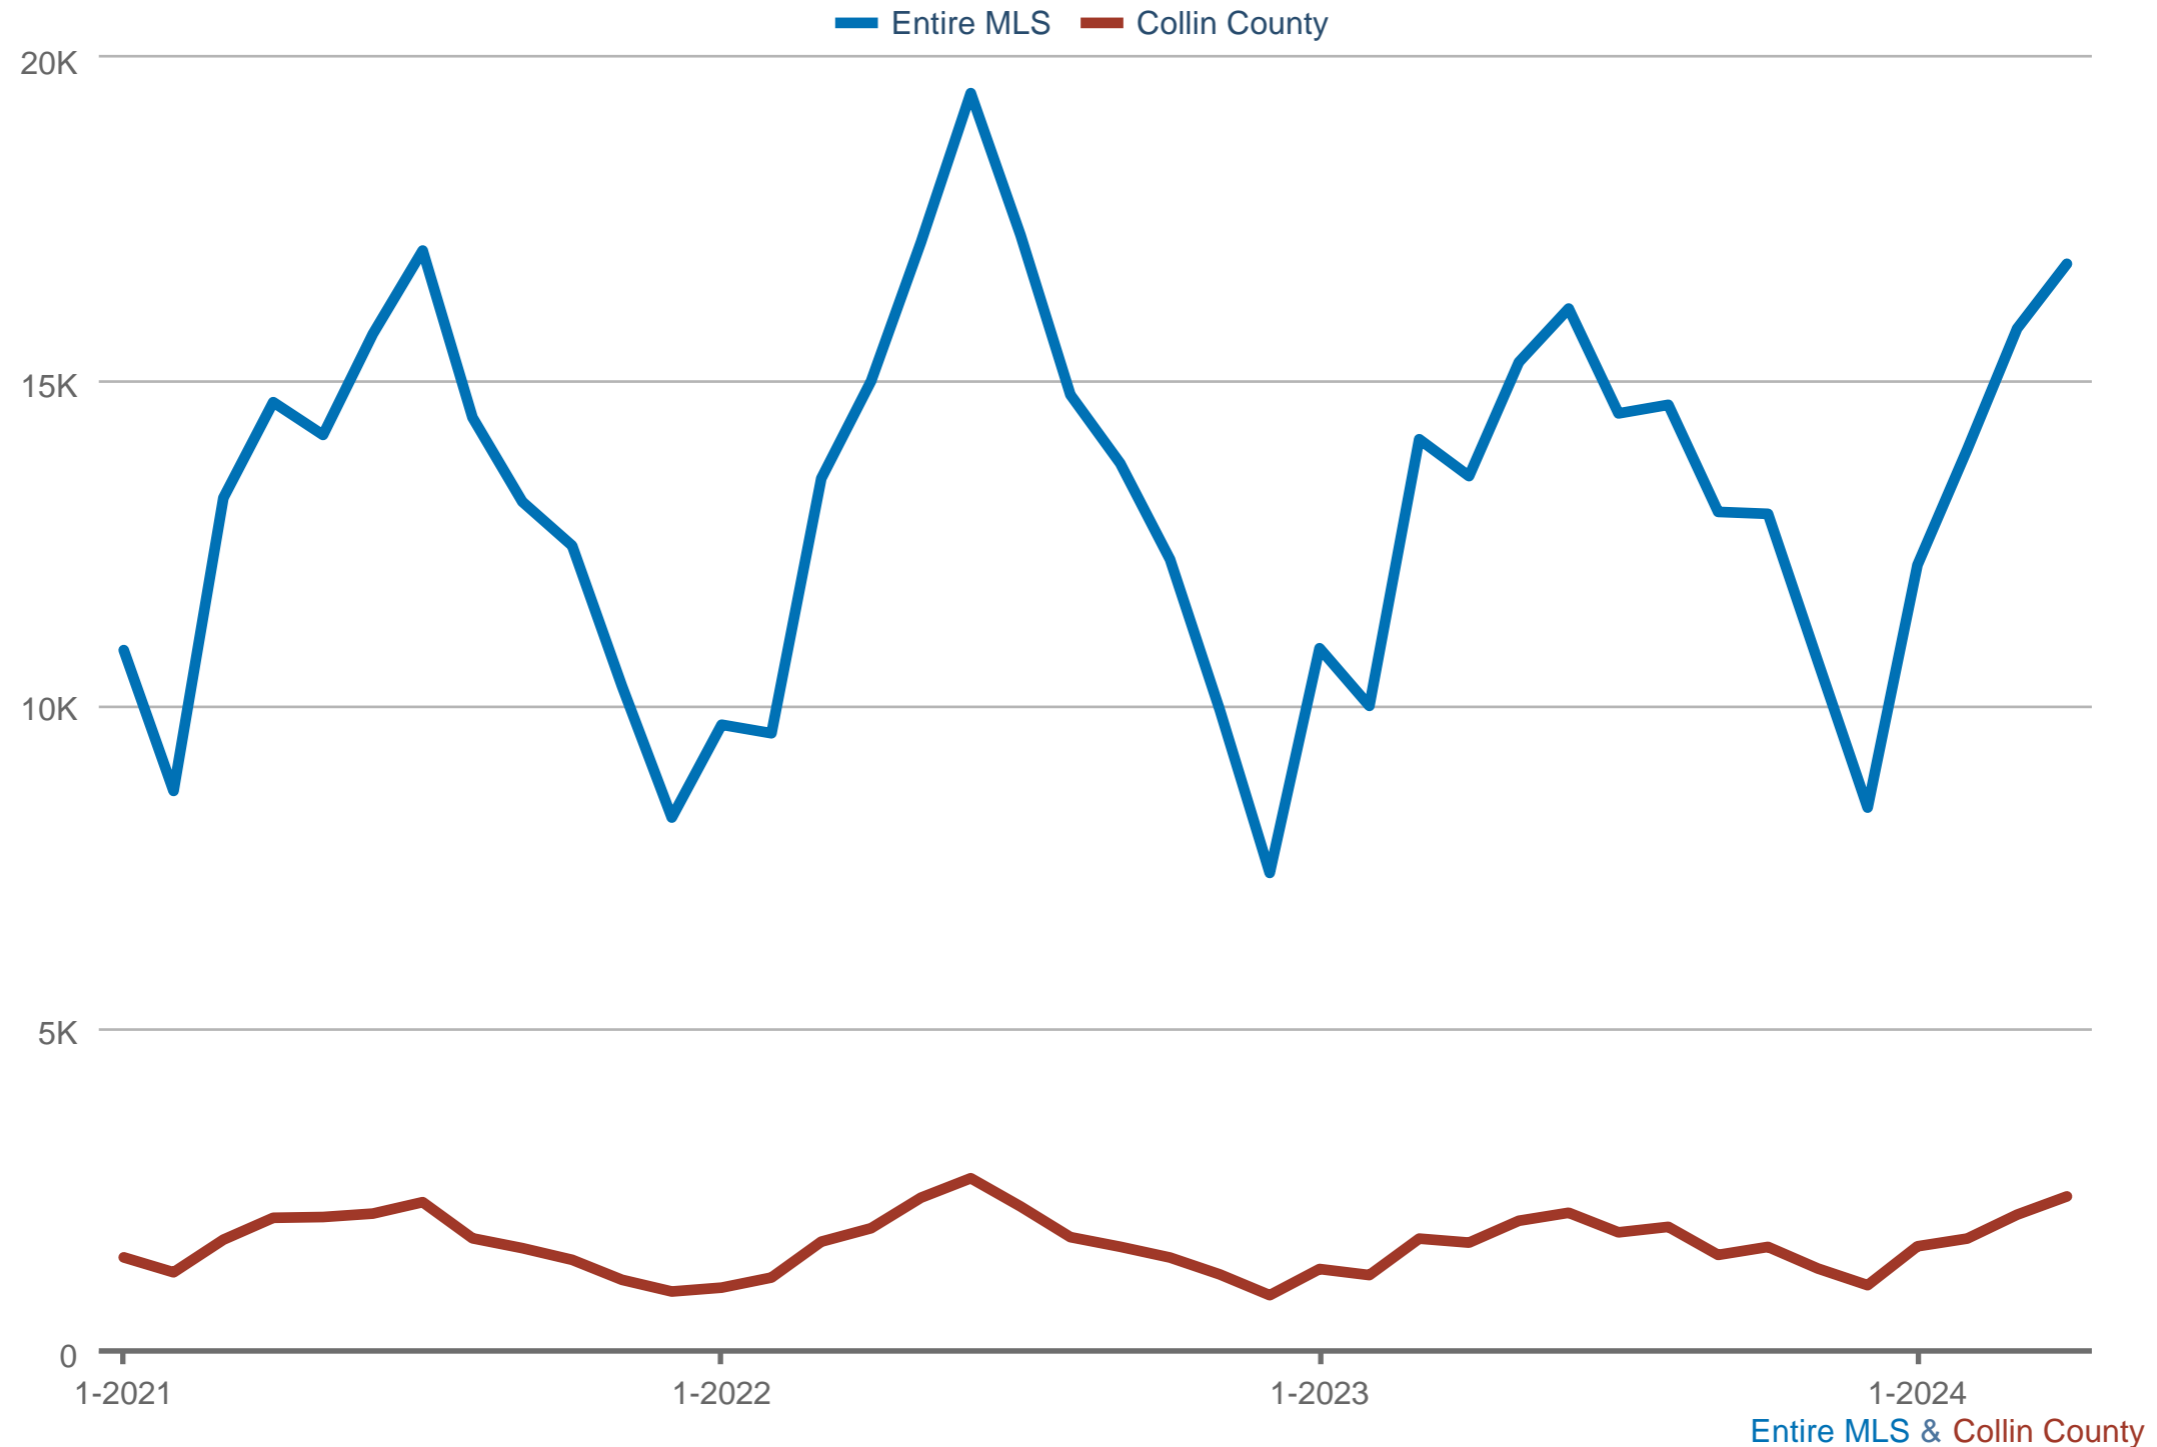

### New Listings

Each data point is one month of activity. Data is from May 6, 2024.