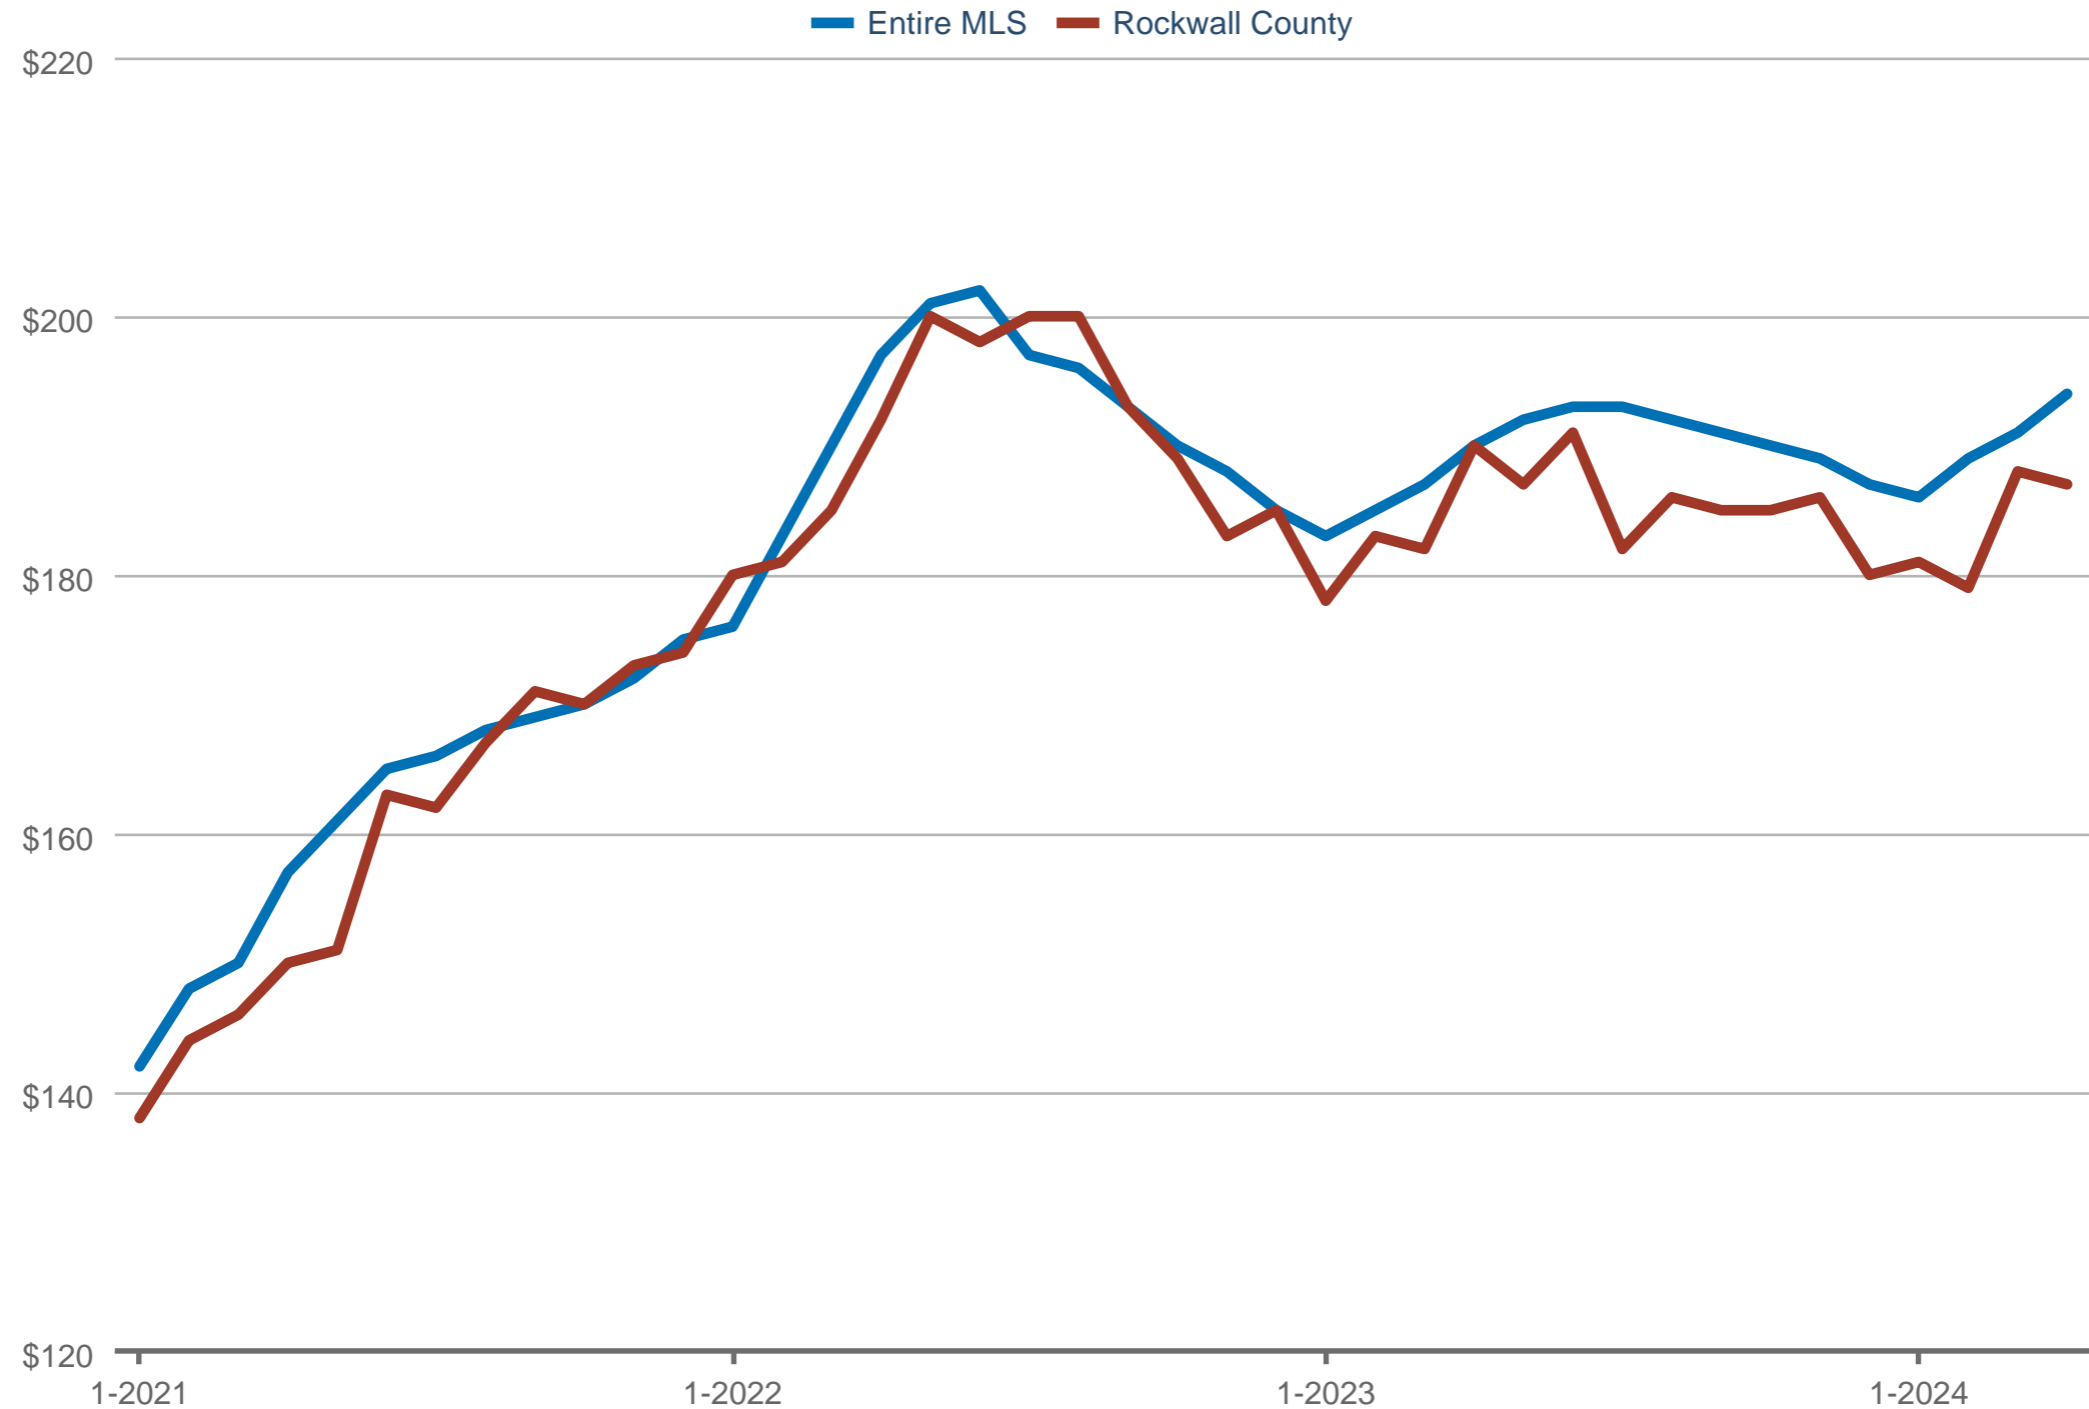

Median Price Per Square Foot

Entire MLS & Rockwall County

Each data point is one month of activity. Data is from May 16, 2024.