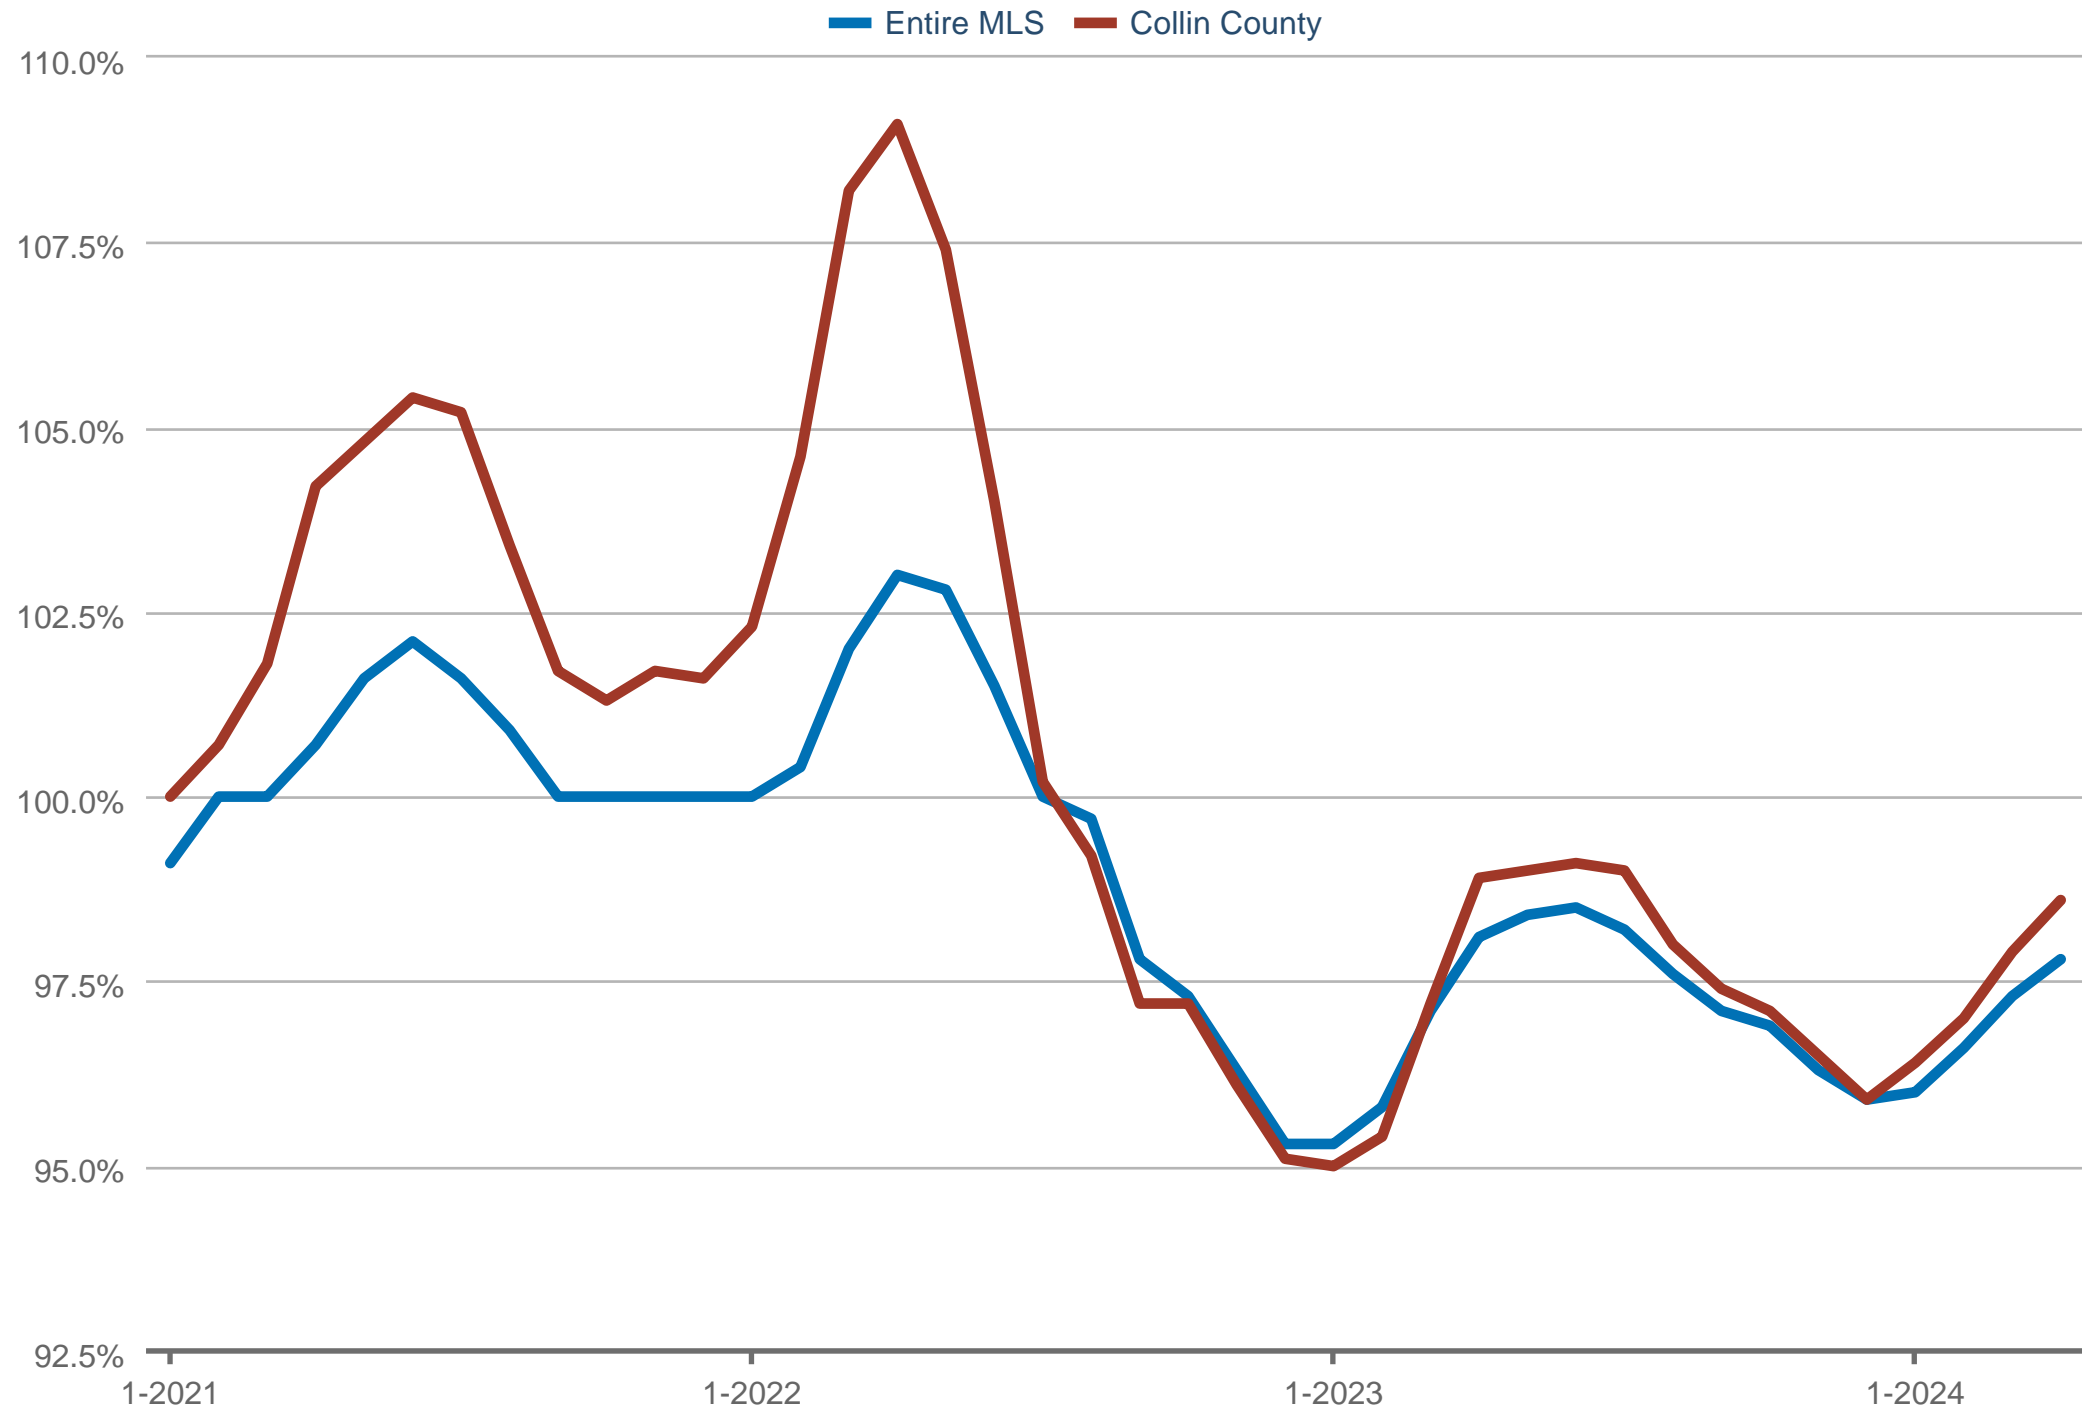

Median Percent of Original Price

Entire MLS & Collin County

Each data point is one month of activity. Data is from May 5, 2024.