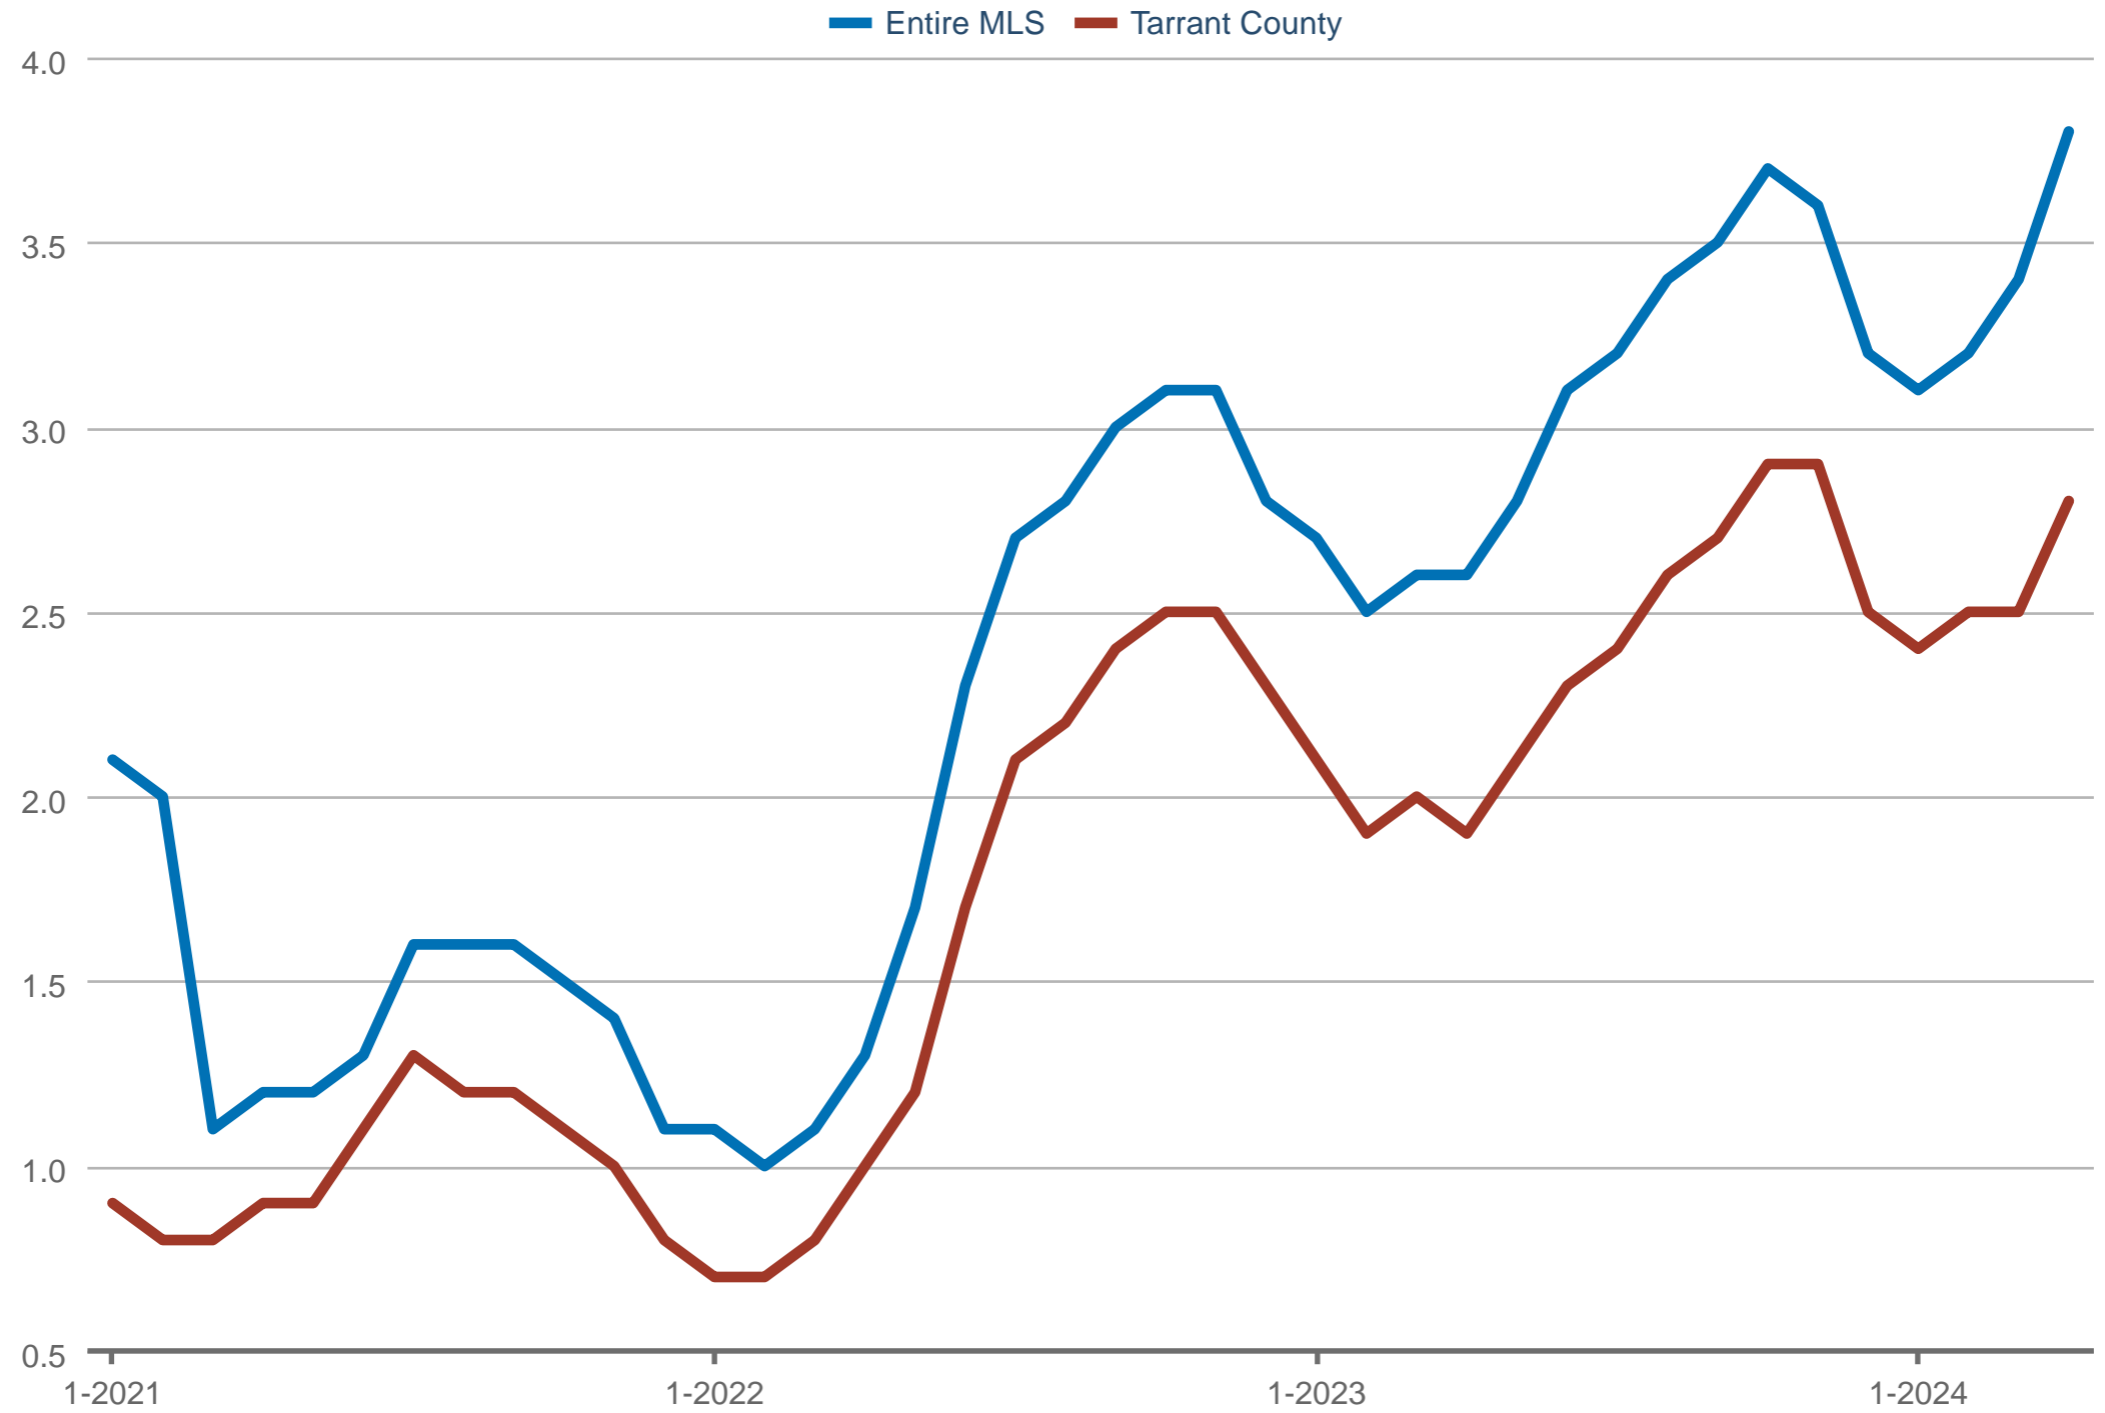

Months Supply of Inventory

Entire MLS & Tarrant County

Each data point is one month of activity. Data is from May 3, 2024.