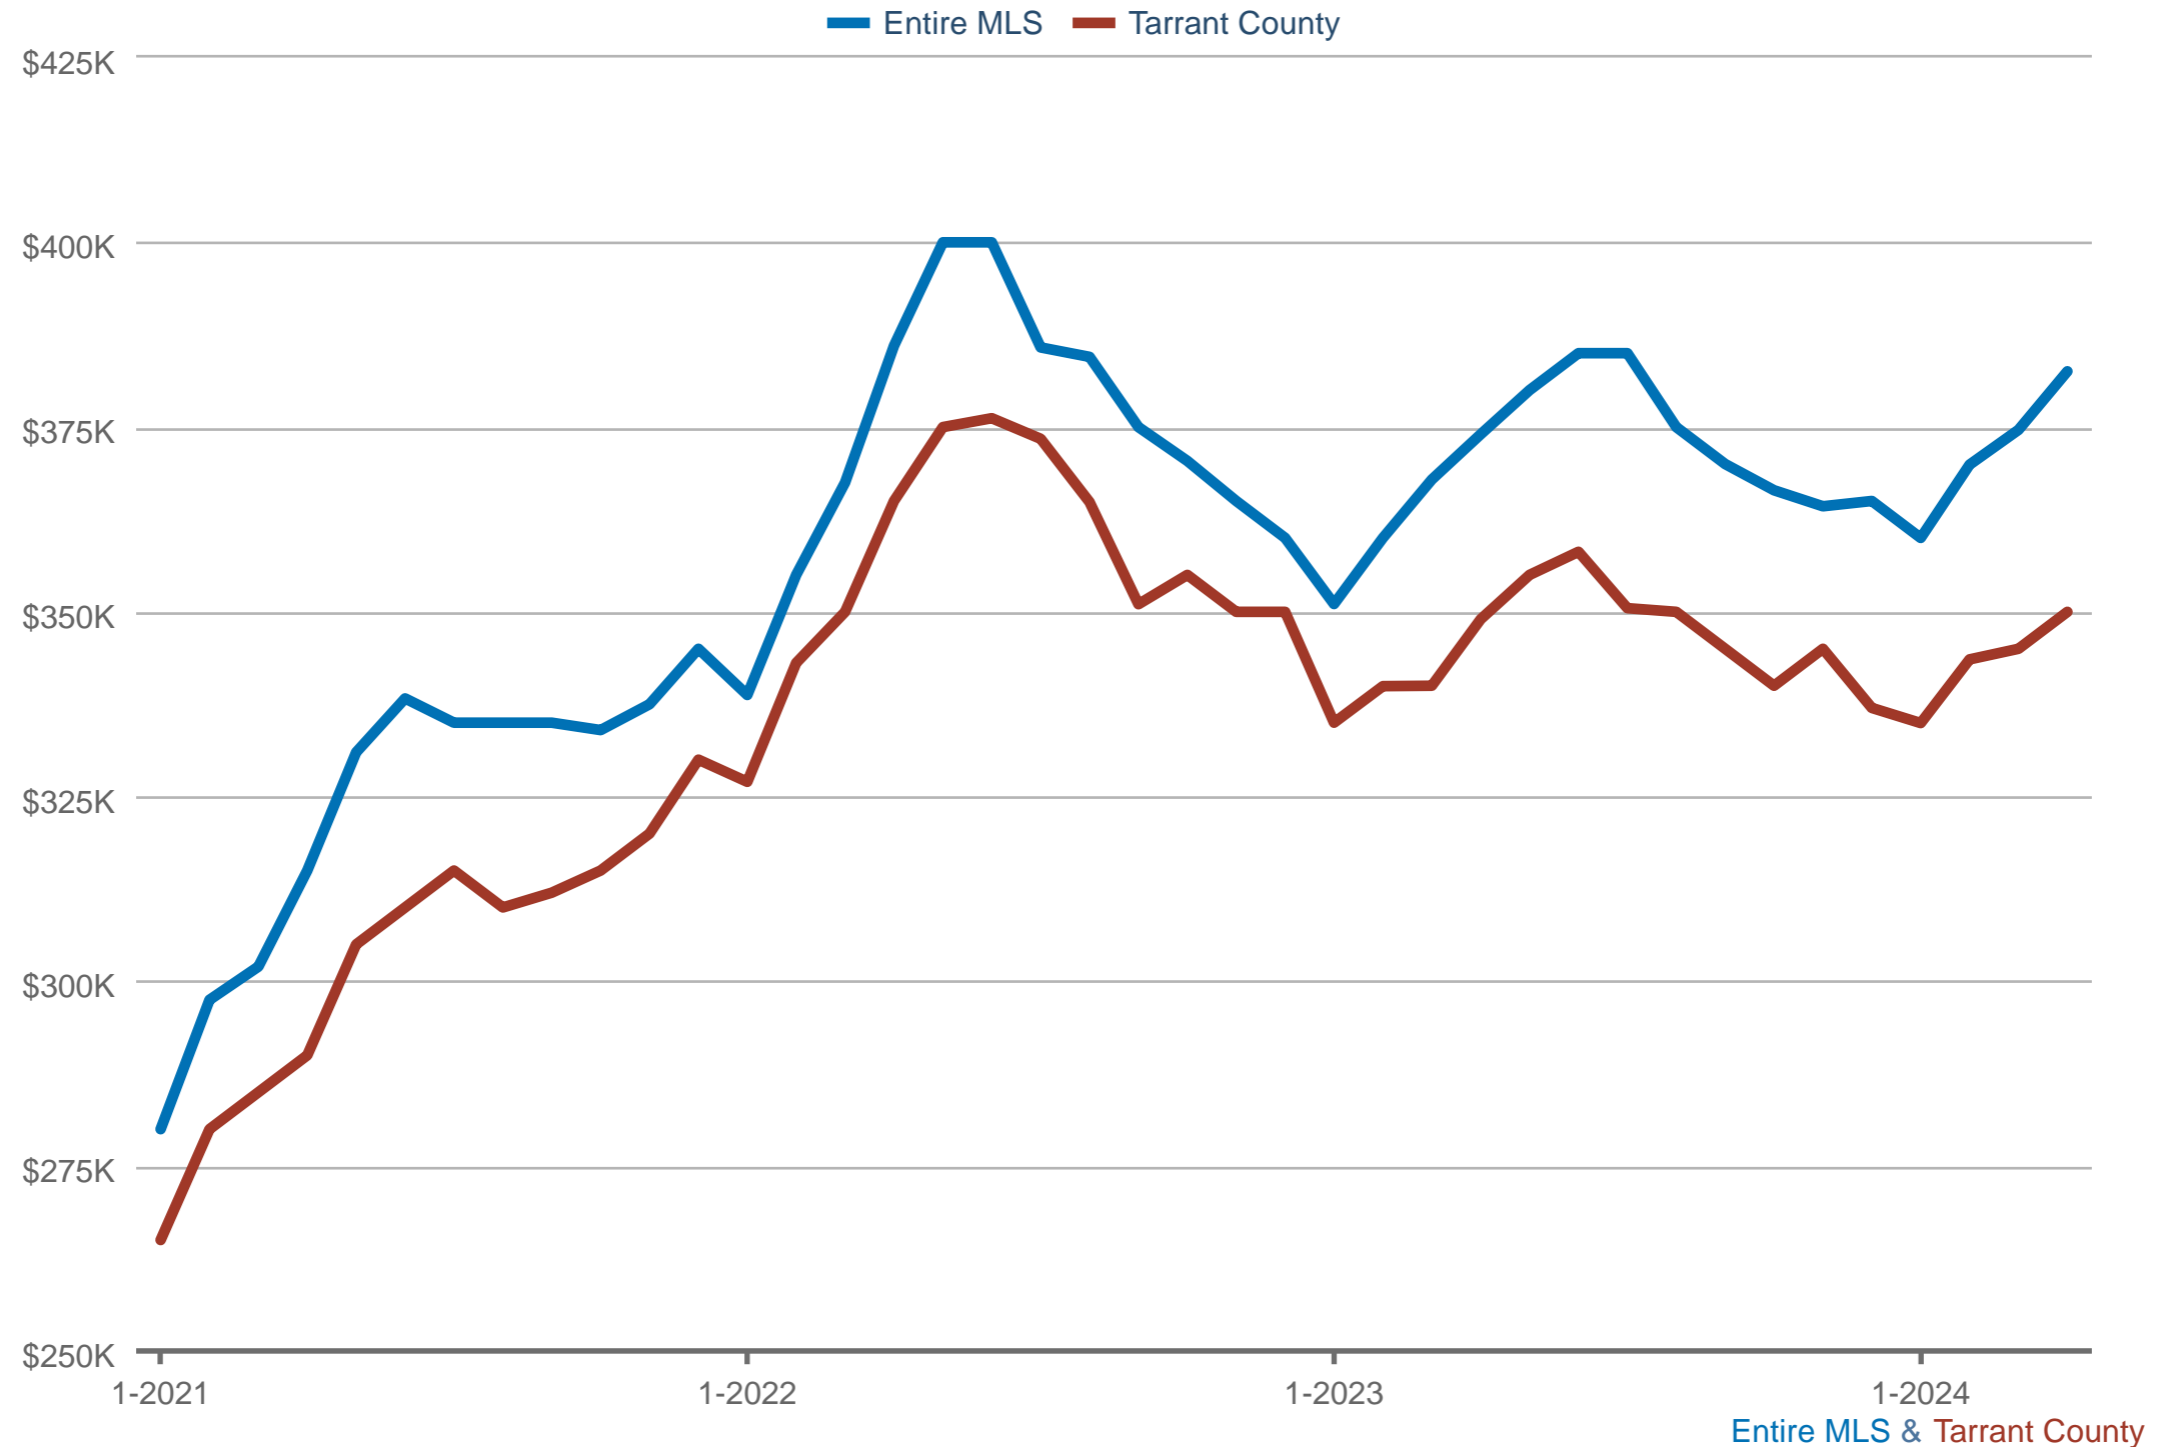

Median Sales Price

Each data point is one month of activity. Data is from May 3, 2024.