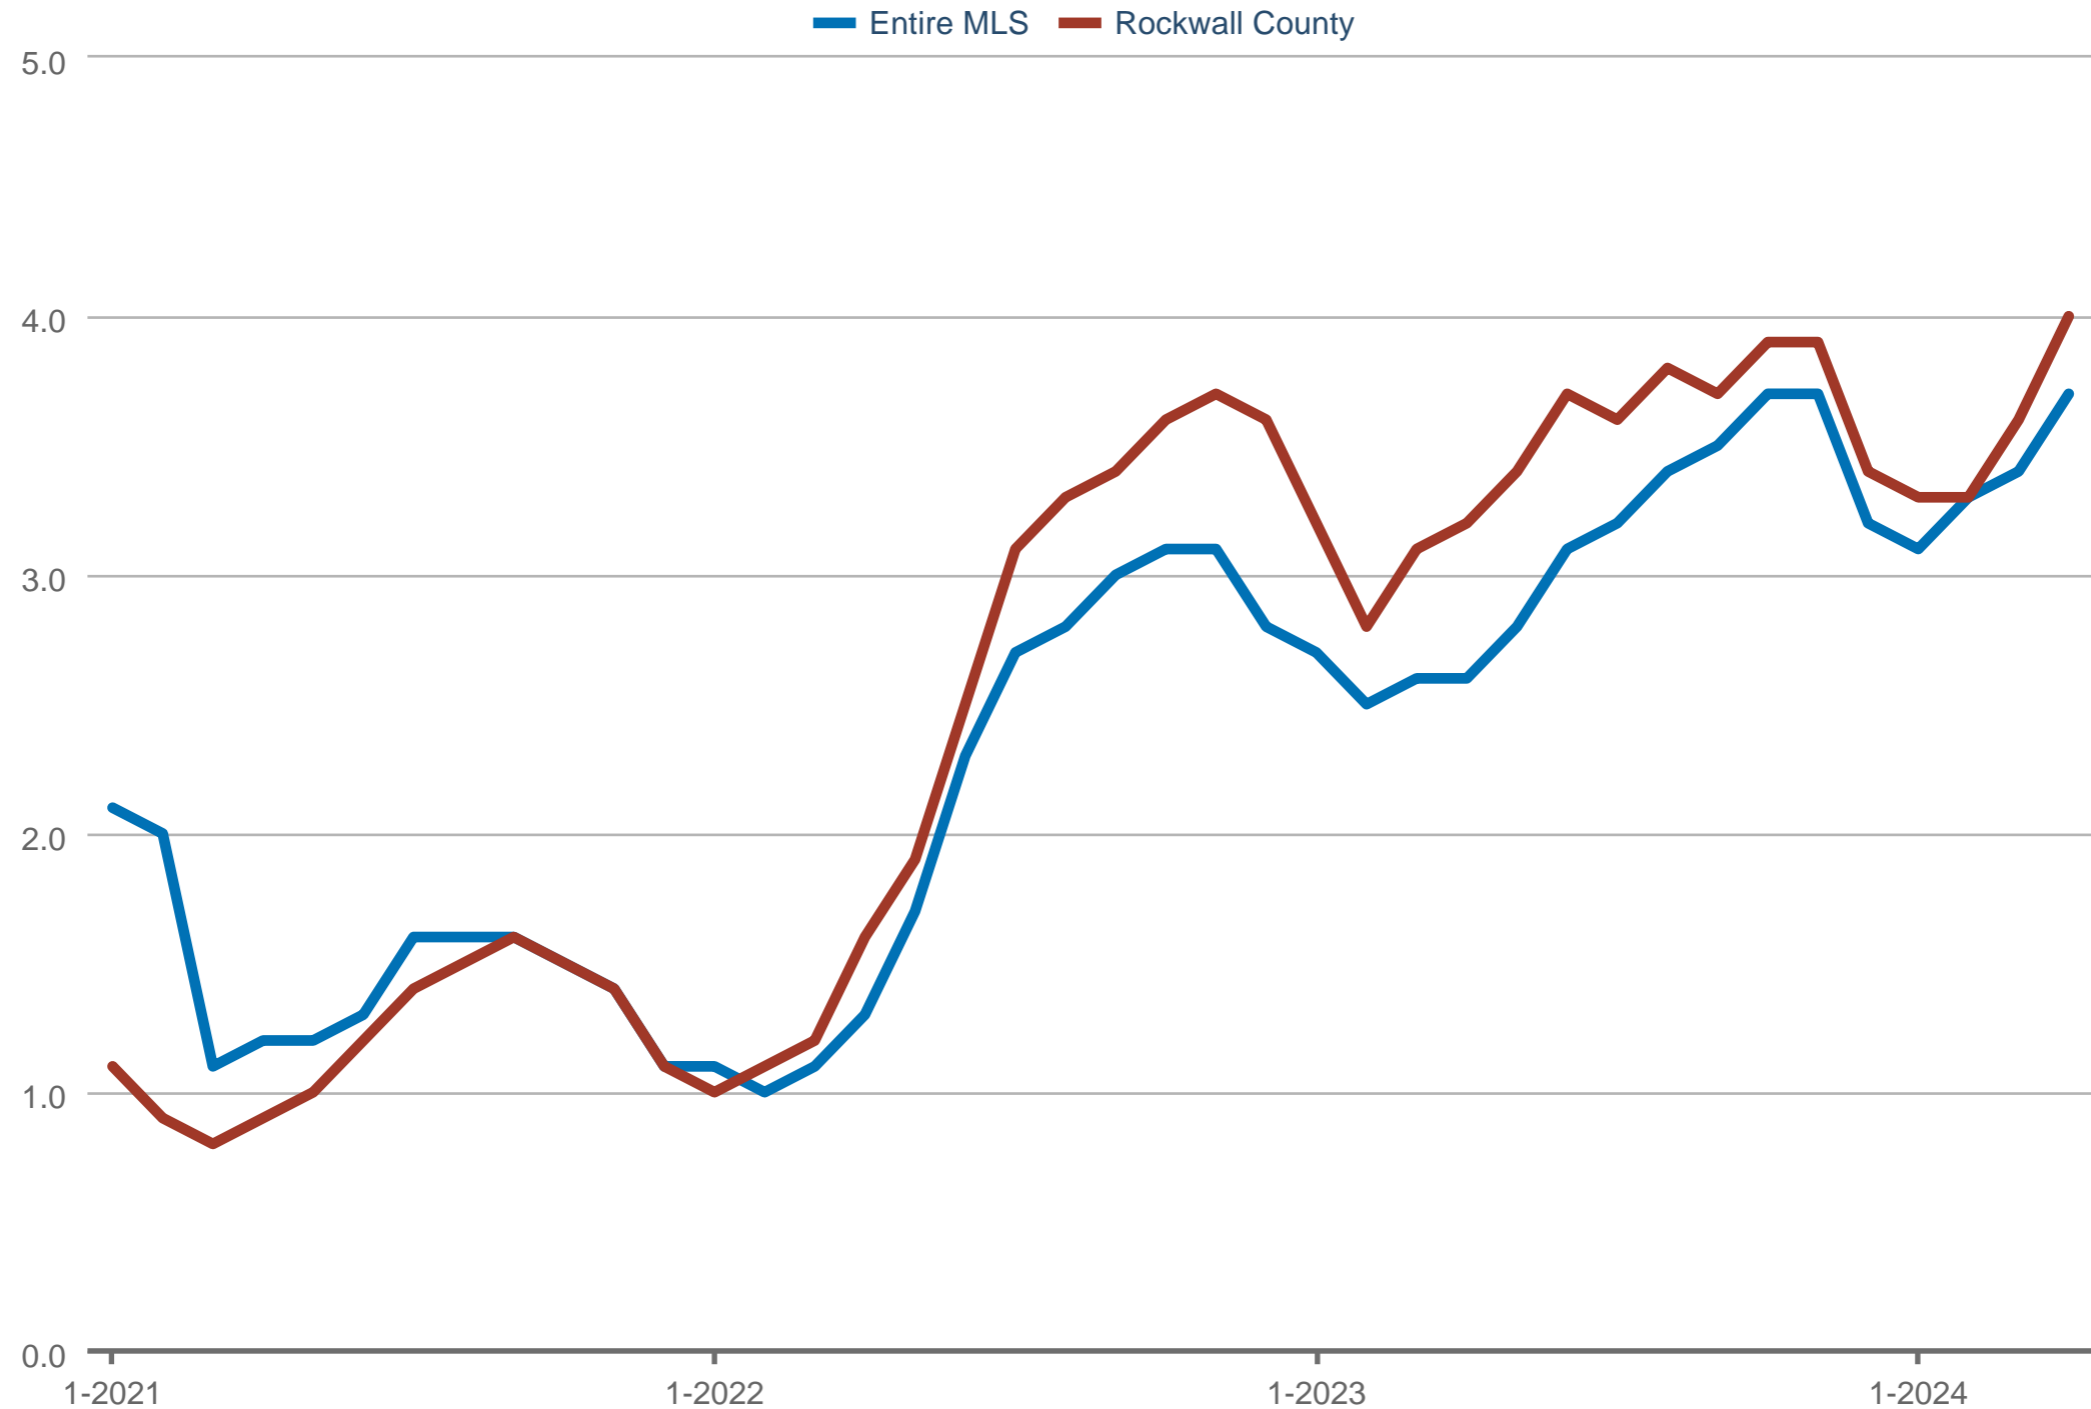

### Months Supply of Inventory

Entire MLS & Rockwall County

Each data point is one month of activity. Data is from May 15, 2024.