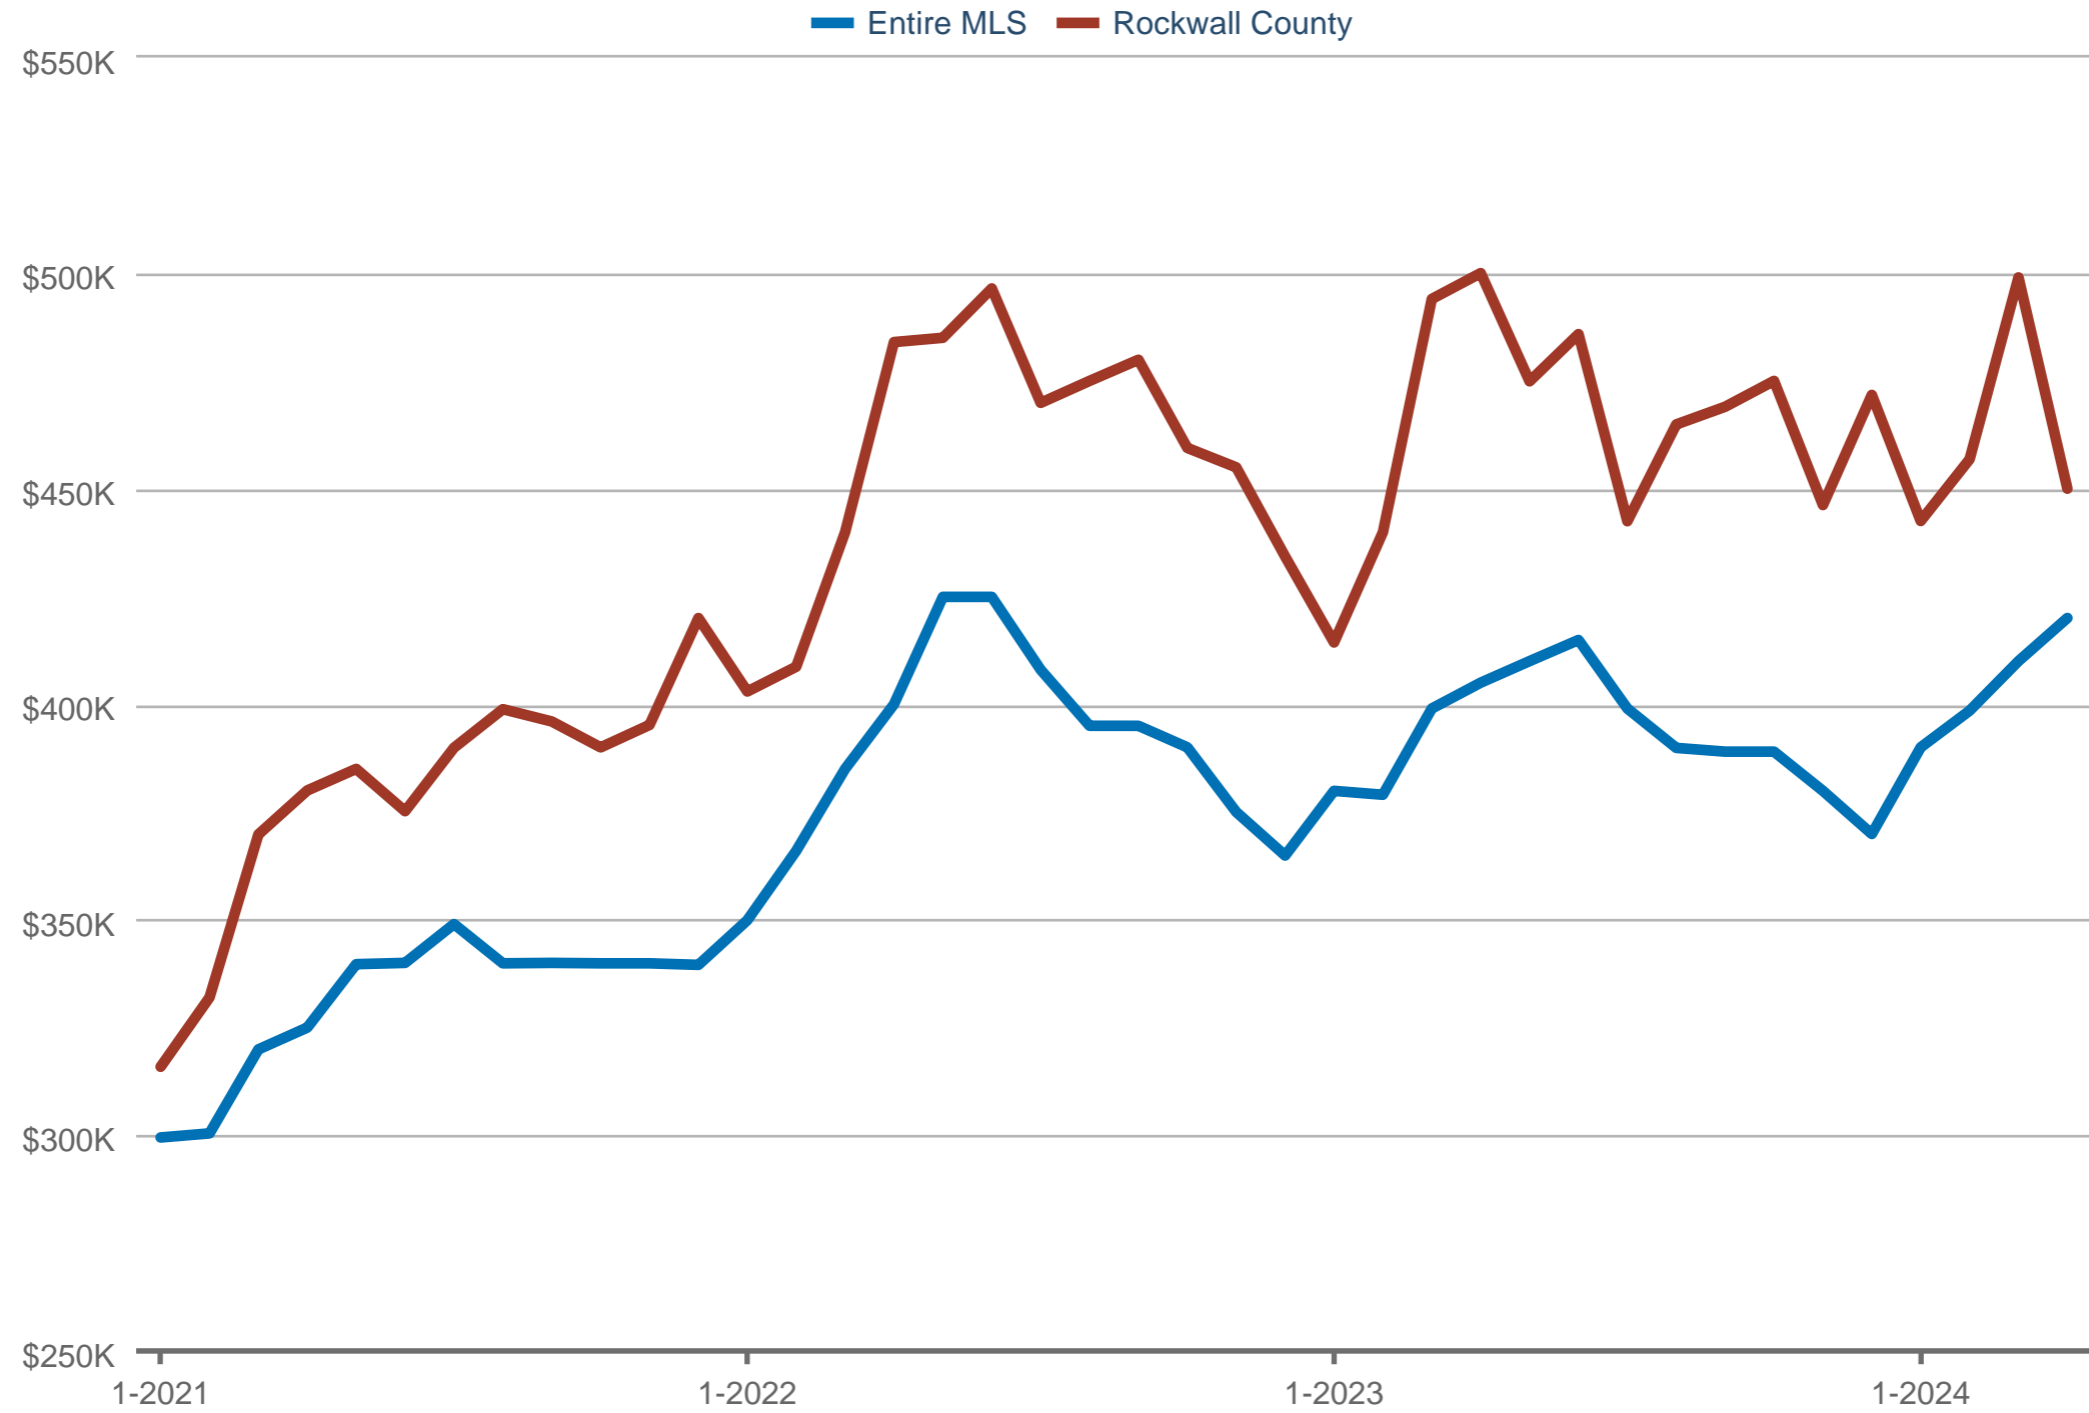

Median Original List Price

Entire MLS & Rockwall County

Each data point is one month of activity. Data is from May 15, 2024.