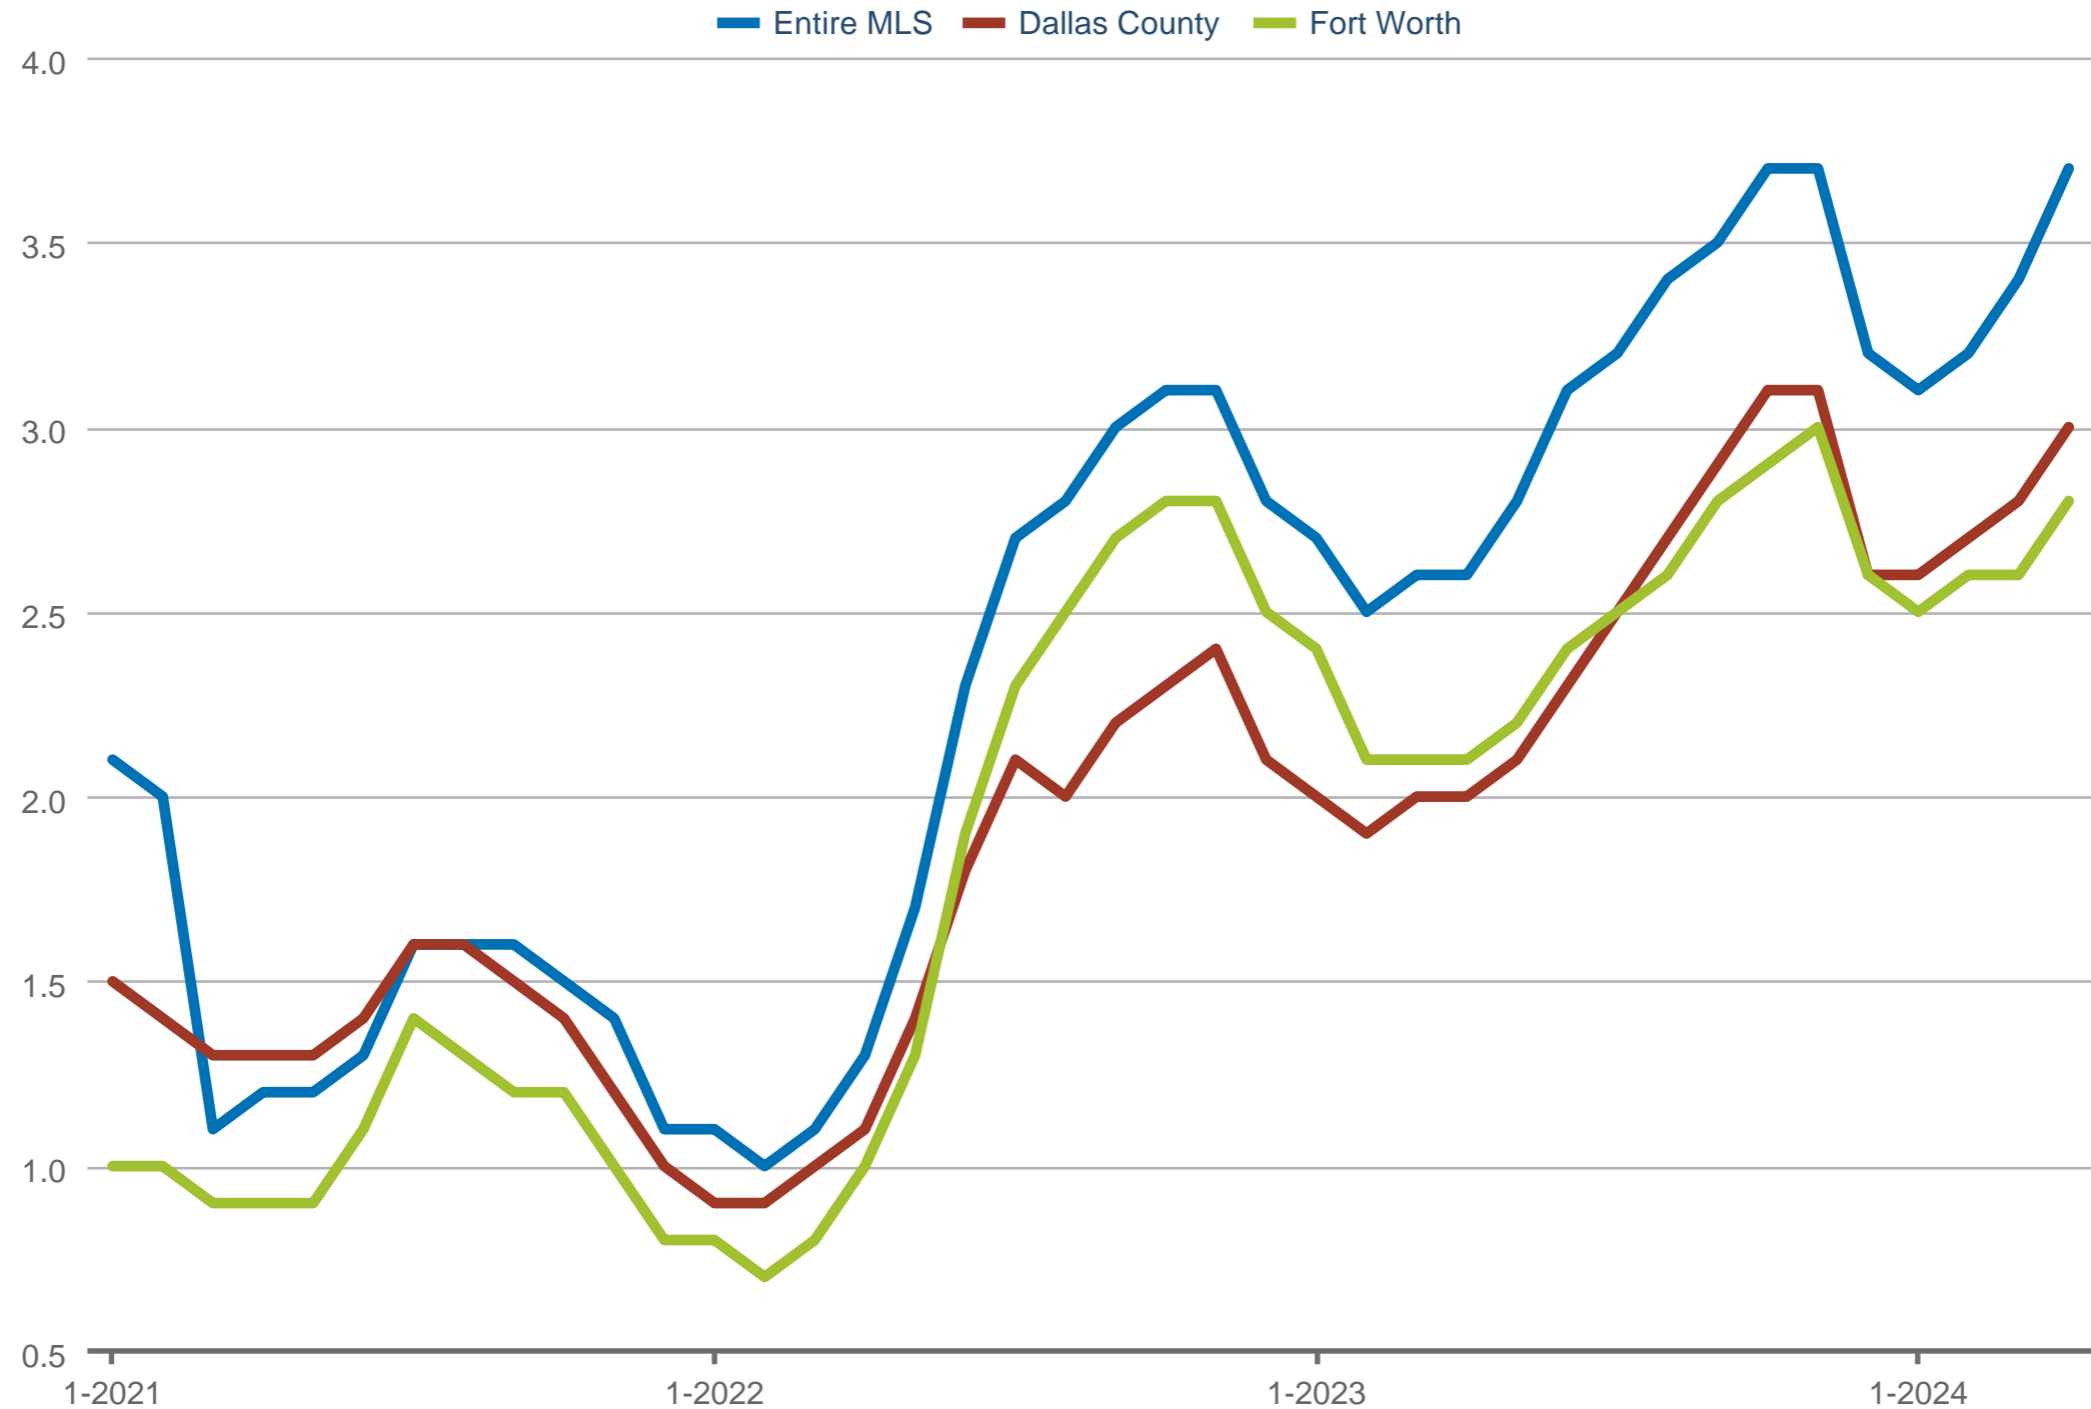

Months Supply of Inventory

Entire MLS & Dallas County & Fort Worth

Each data point is one month of activity. Data is from May 9, 2024.