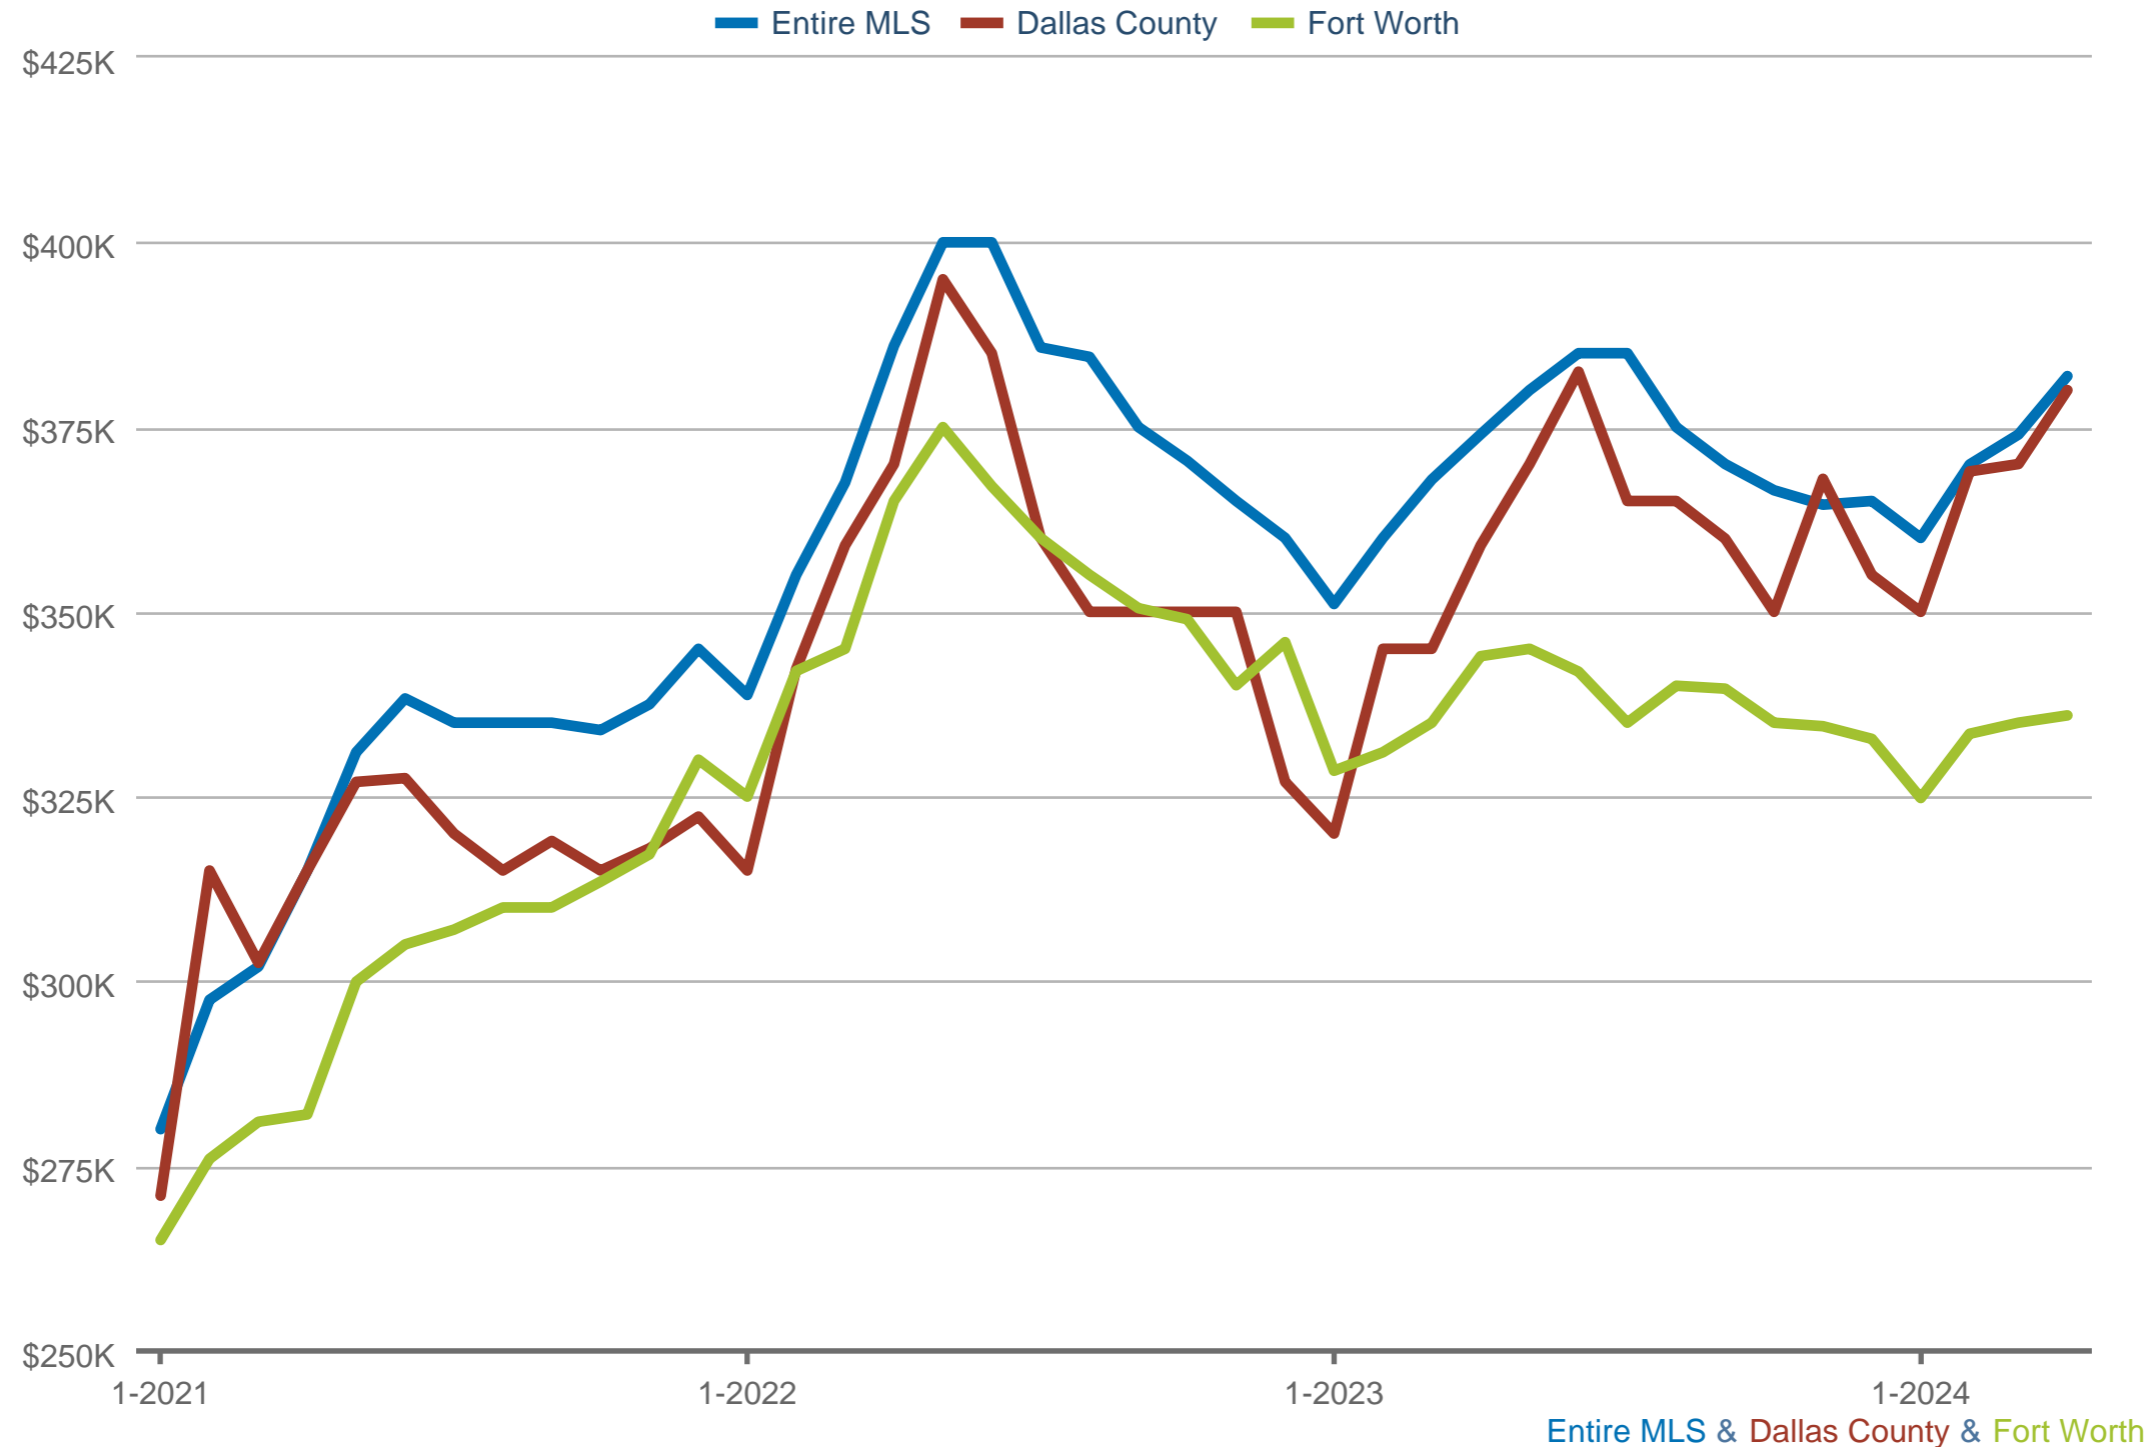

Median Sales Price

Entire MLS & Dallas County & Fort Worth
Each data point is one month of activity. Data is from May 9, 2024.