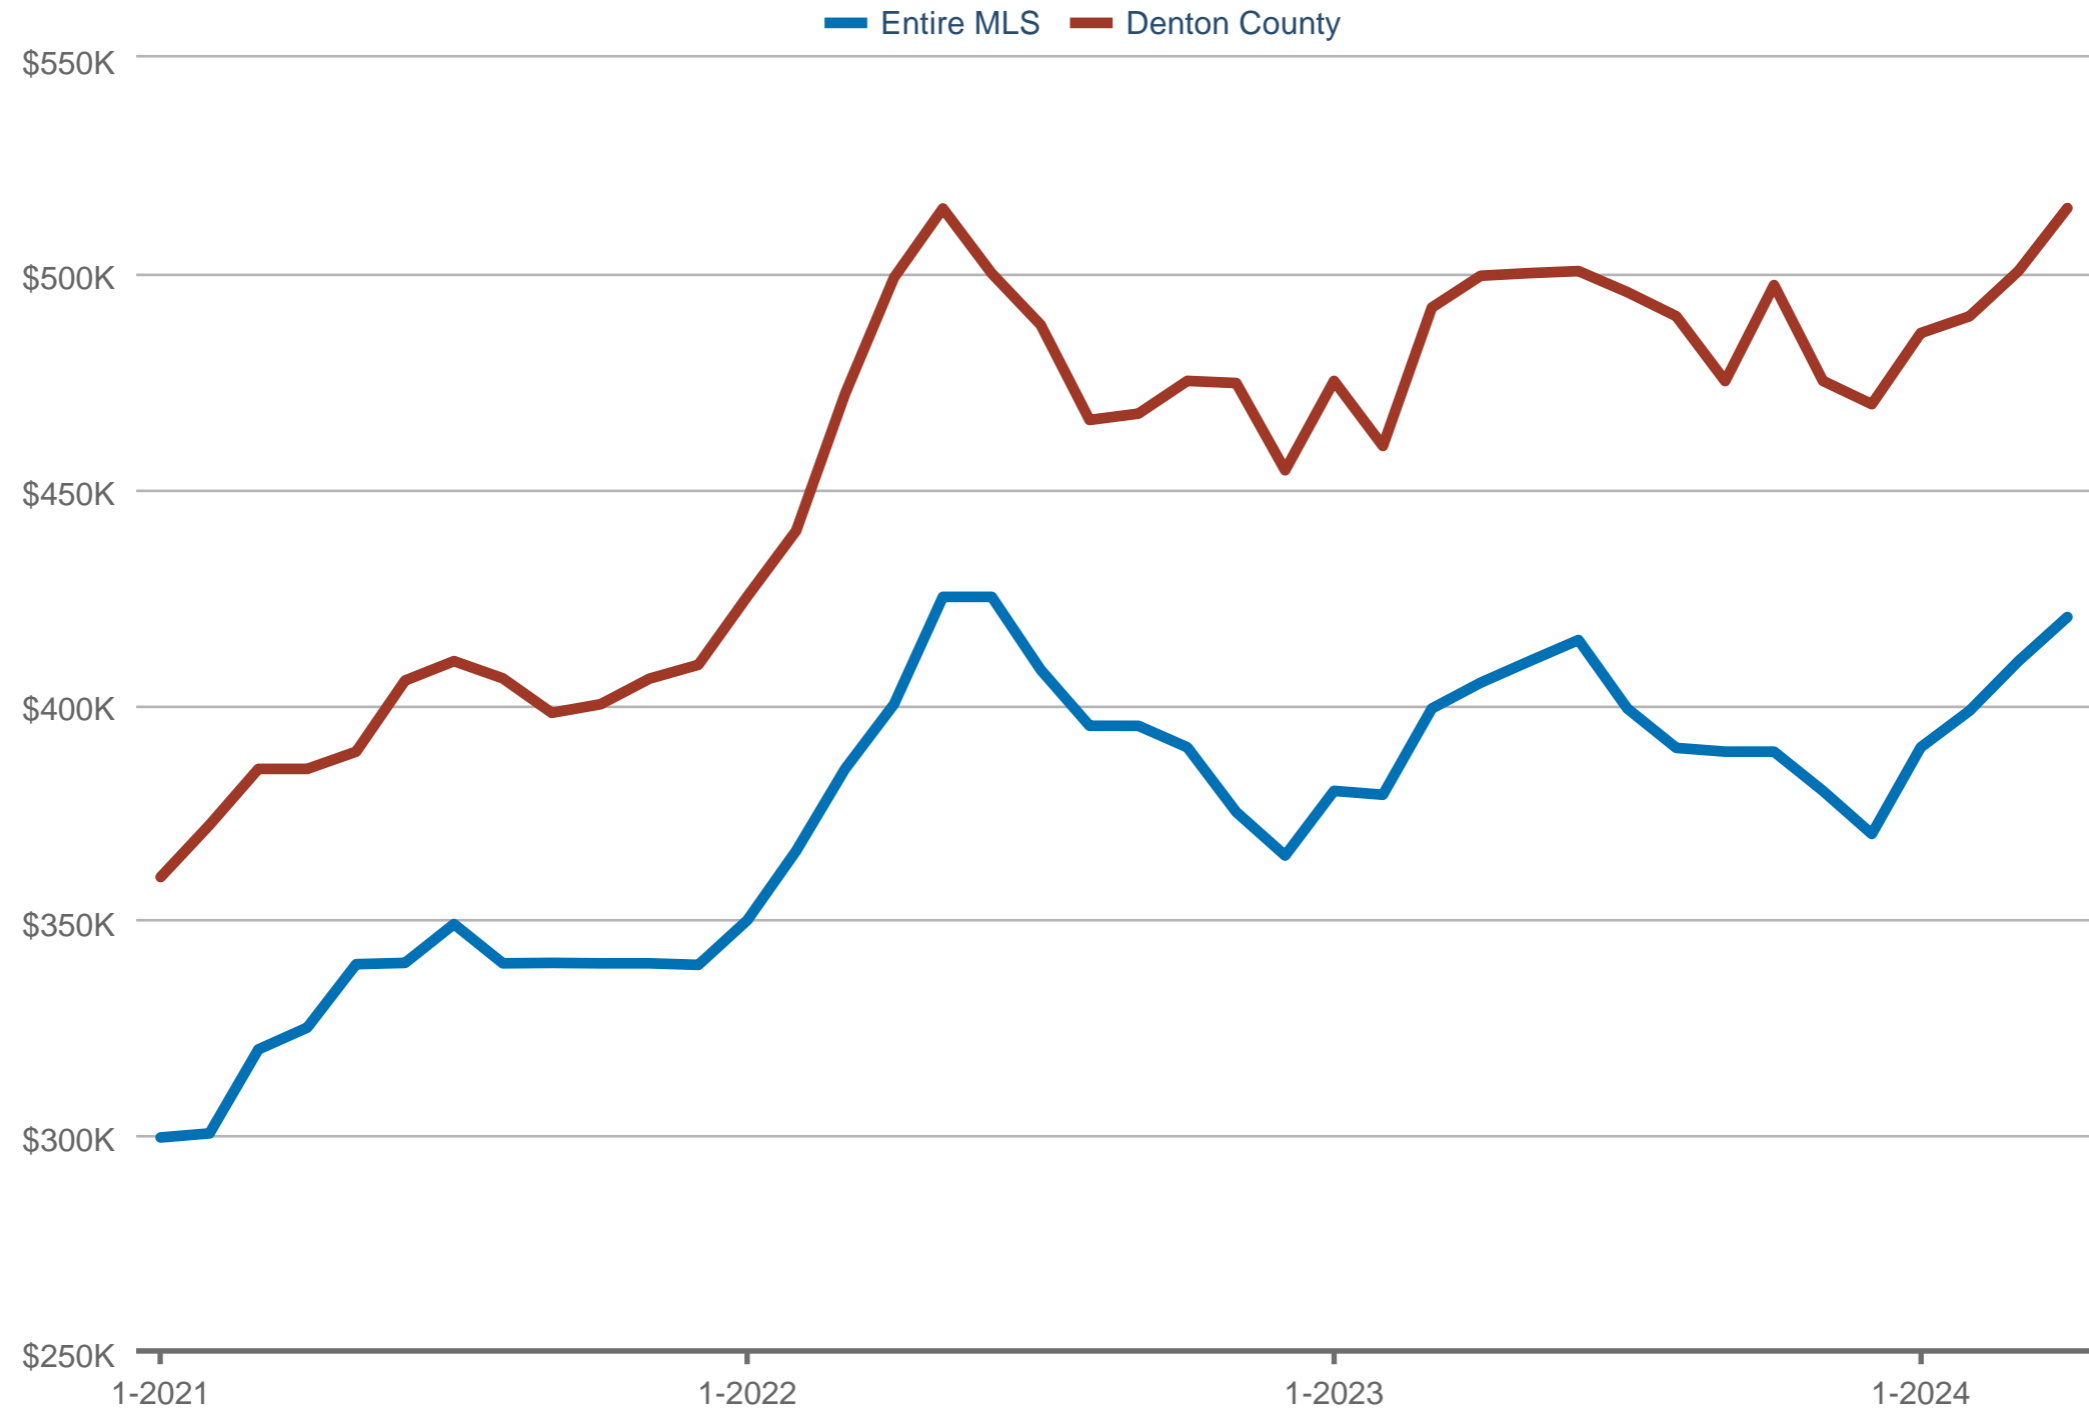

Median Original List Price

Entire MLS & Denton County

Each data point is one month of activity. Data is from May 7, 2024.