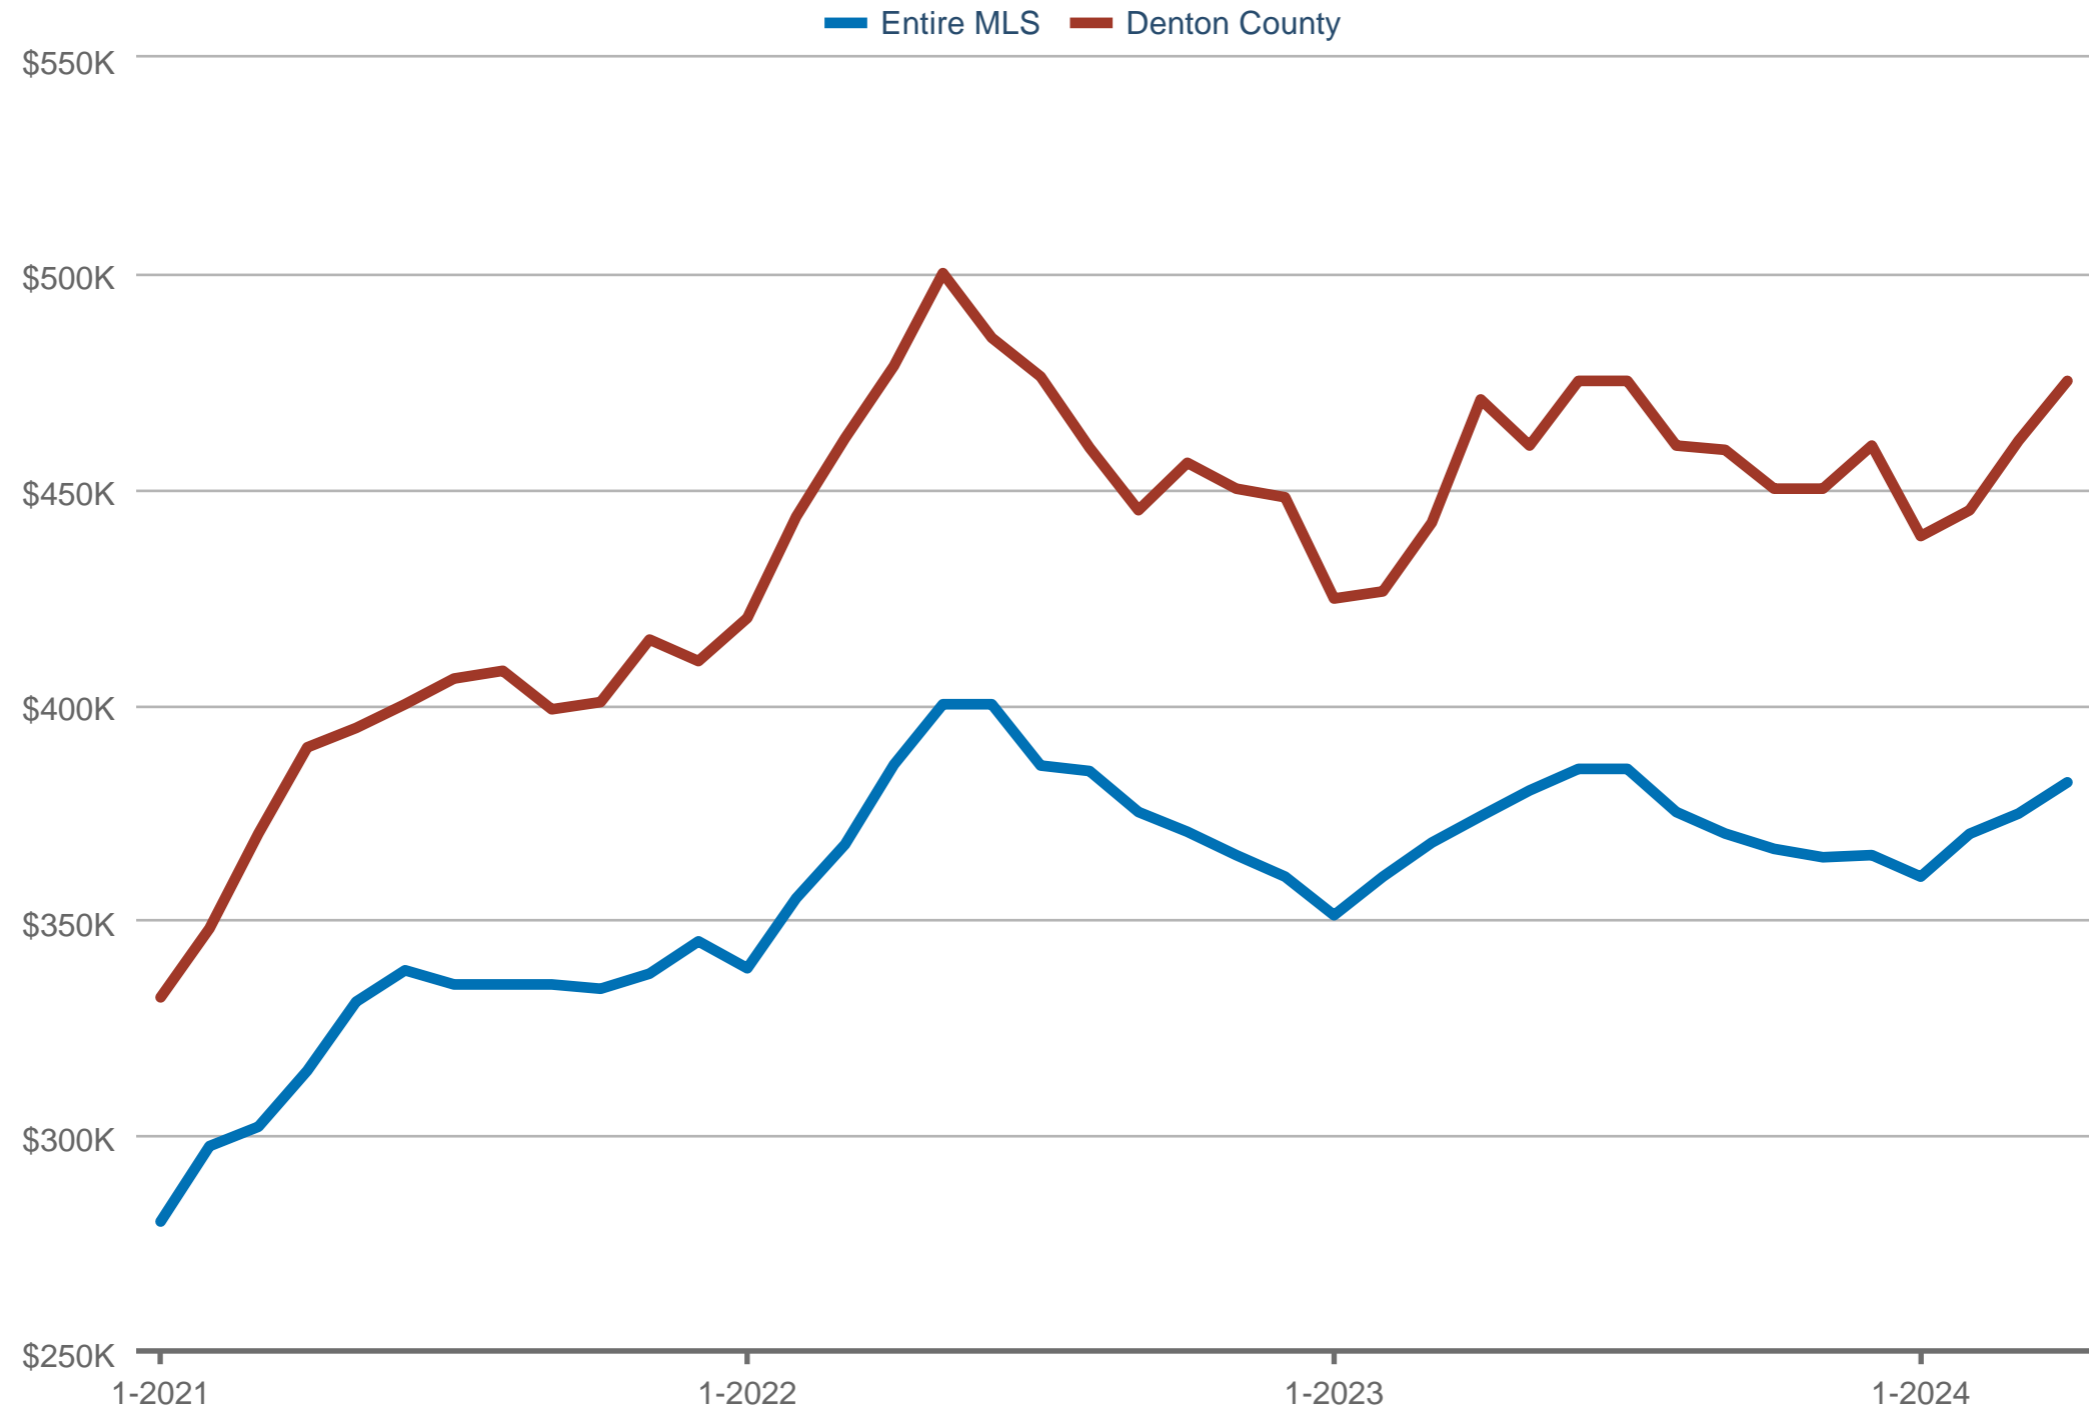

Median Sales Price

Entire MLS & Denton County

Each data point is one month of activity. Data is from May 7, 2024.