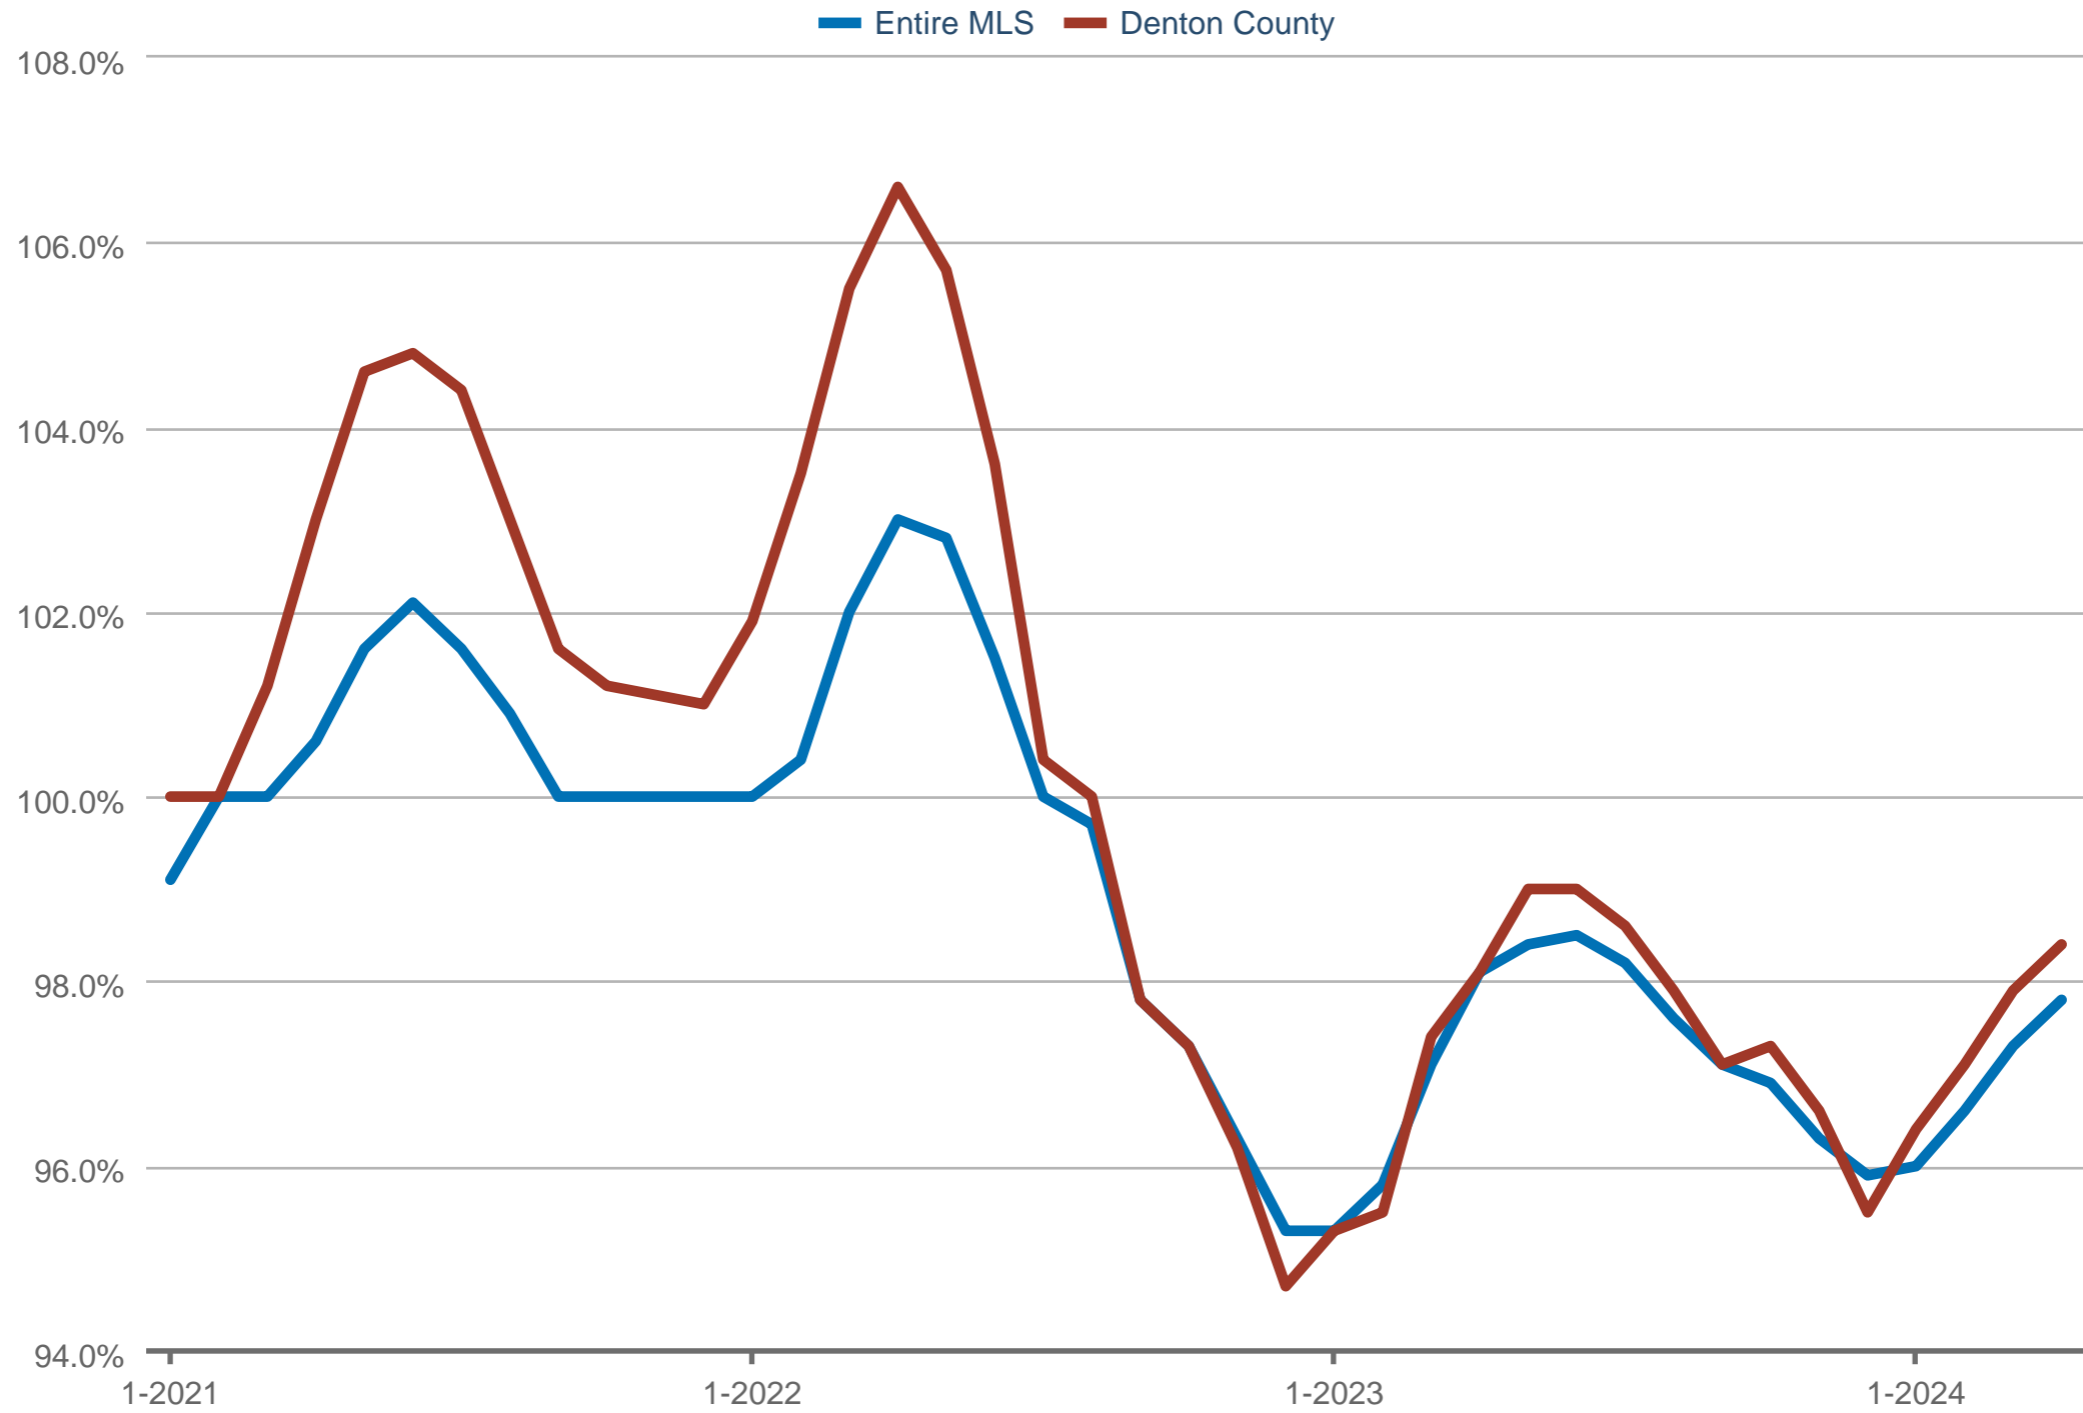

Median Percent of Original Price

Entire MLS & Denton County

Each data point is one month of activity. Data is from May 7, 2024.