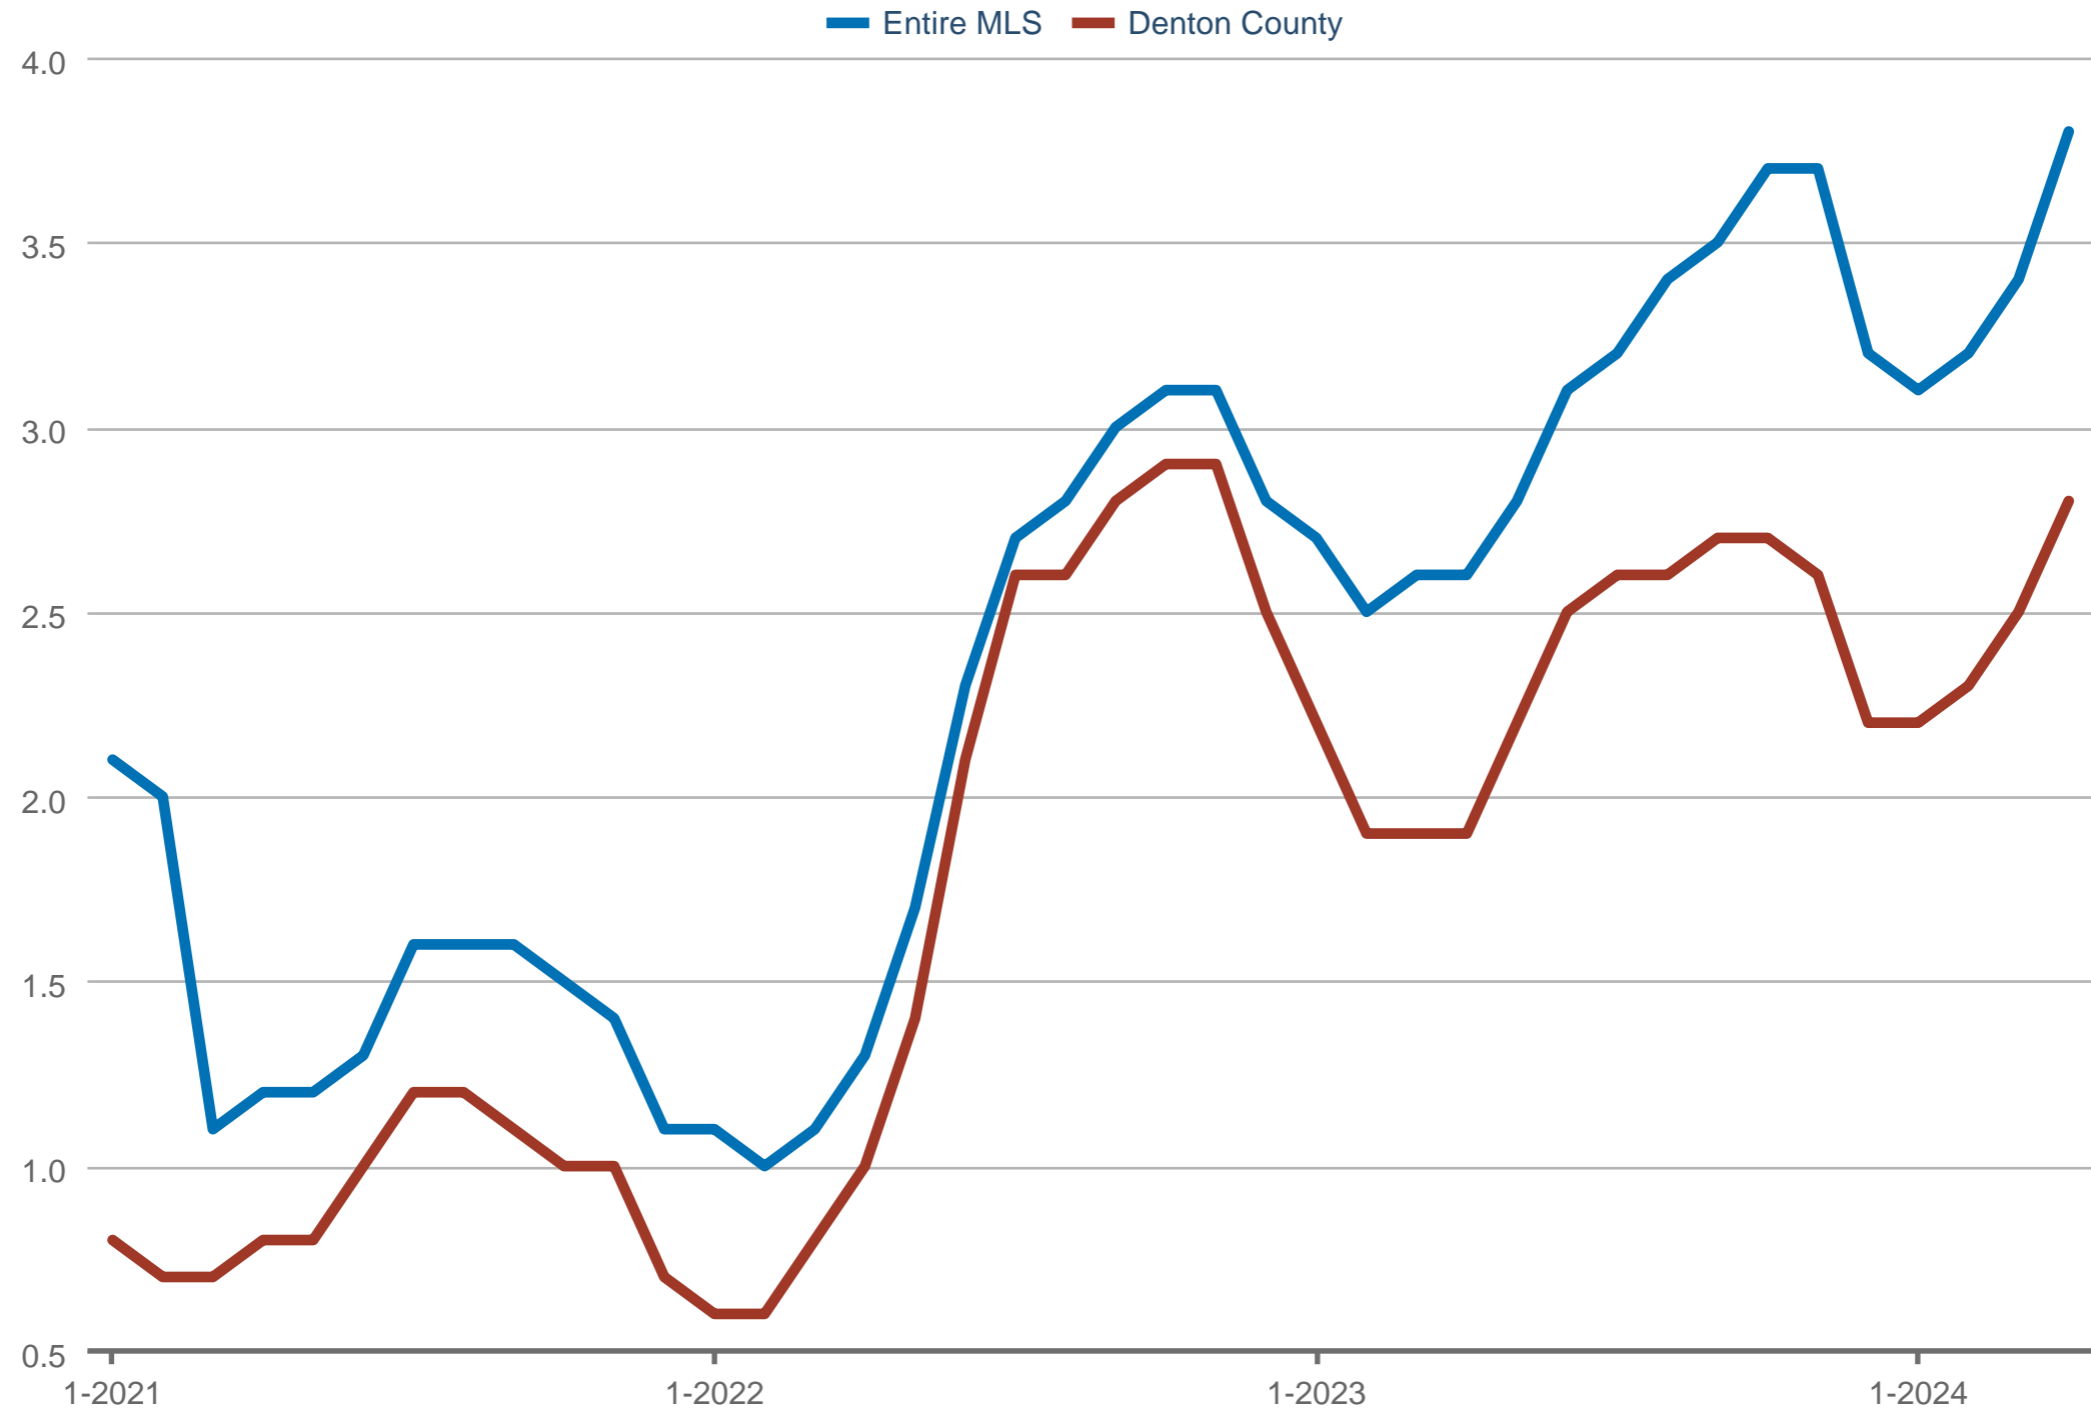

Months Supply of Inventory

Entire MLS & Denton County

Each data point is one month of activity. Data is from May 7, 2024.