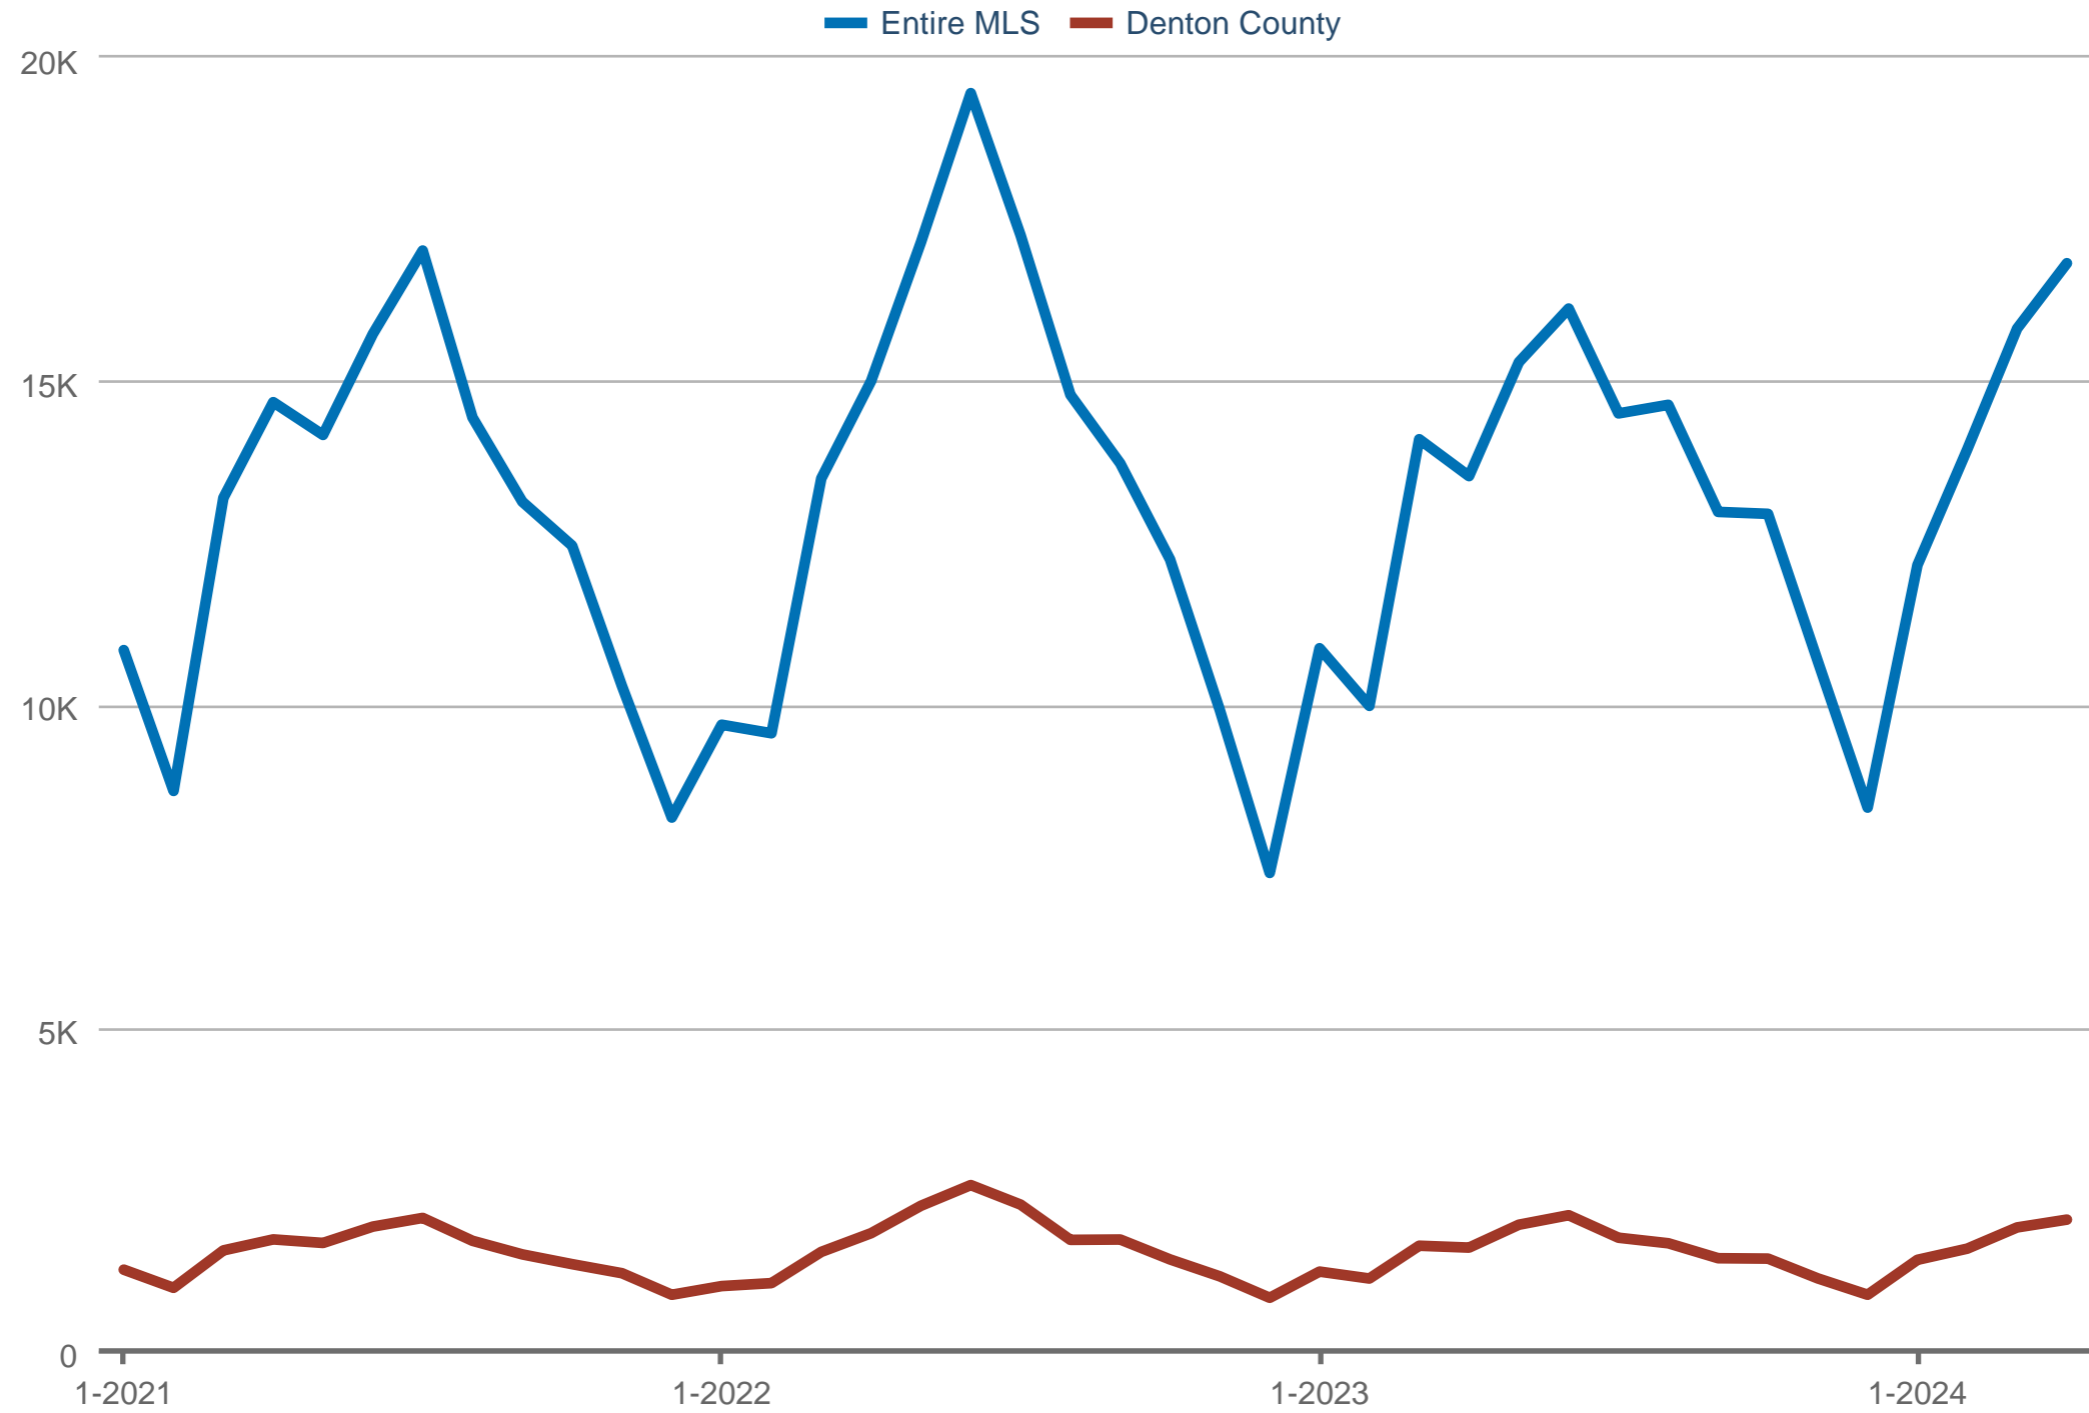

New Listings

Entire MLS & Denton County

Each data point is one month of activity. Data is from May 7, 2024.