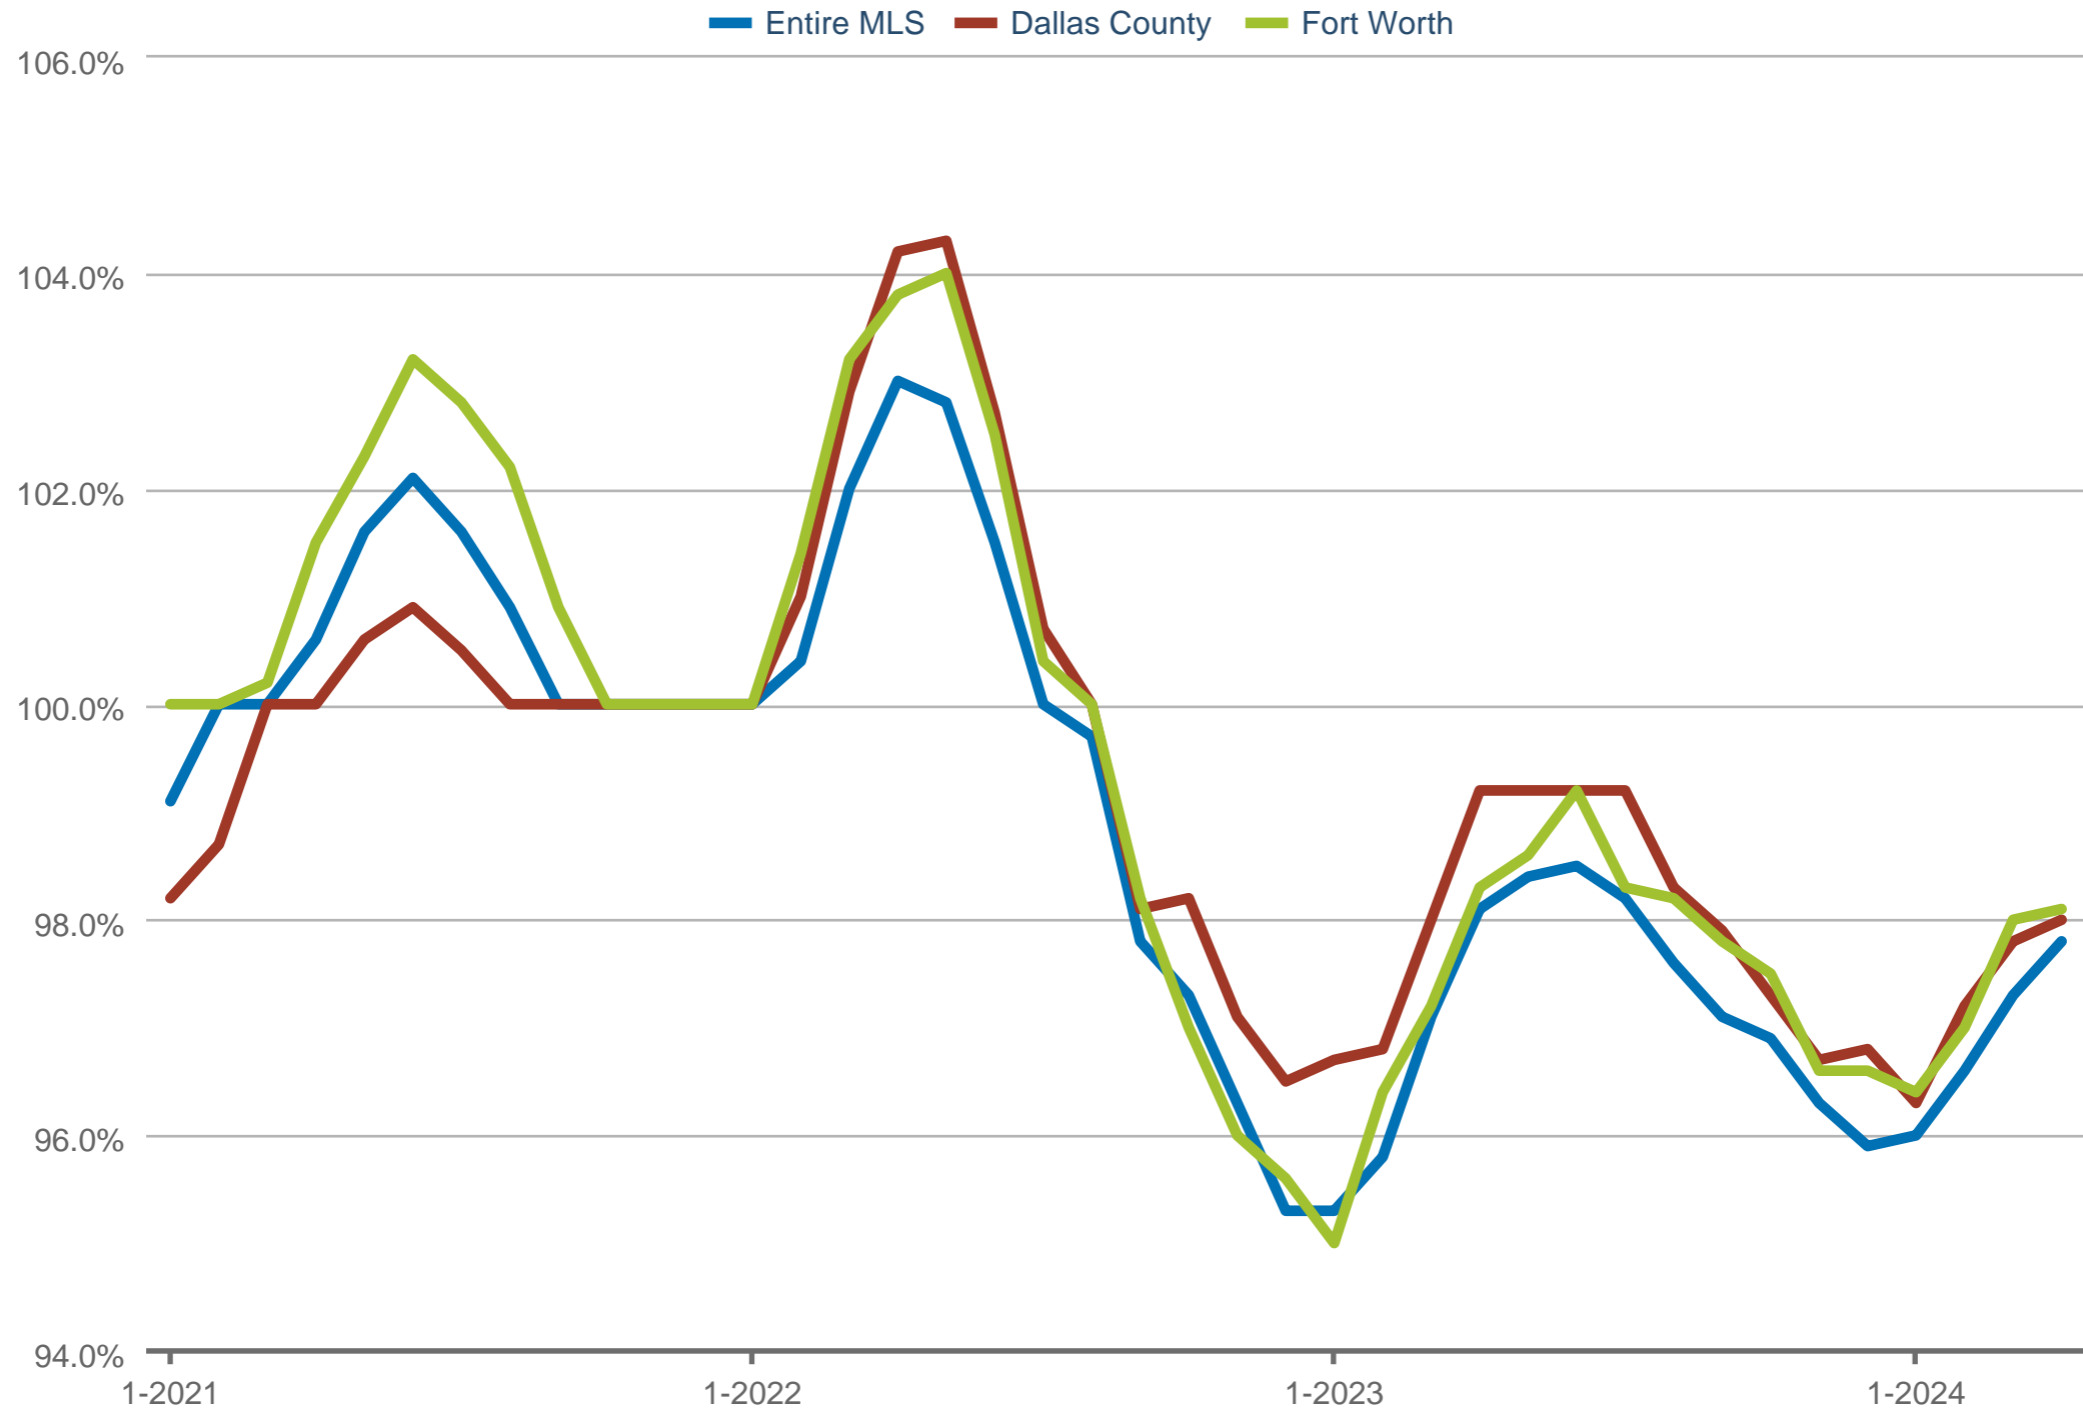

Median Percent of Original Price

Entire MLS & Dallas County & Fort Worth

Each data point is one month of activity. Data is from May 9, 2024.