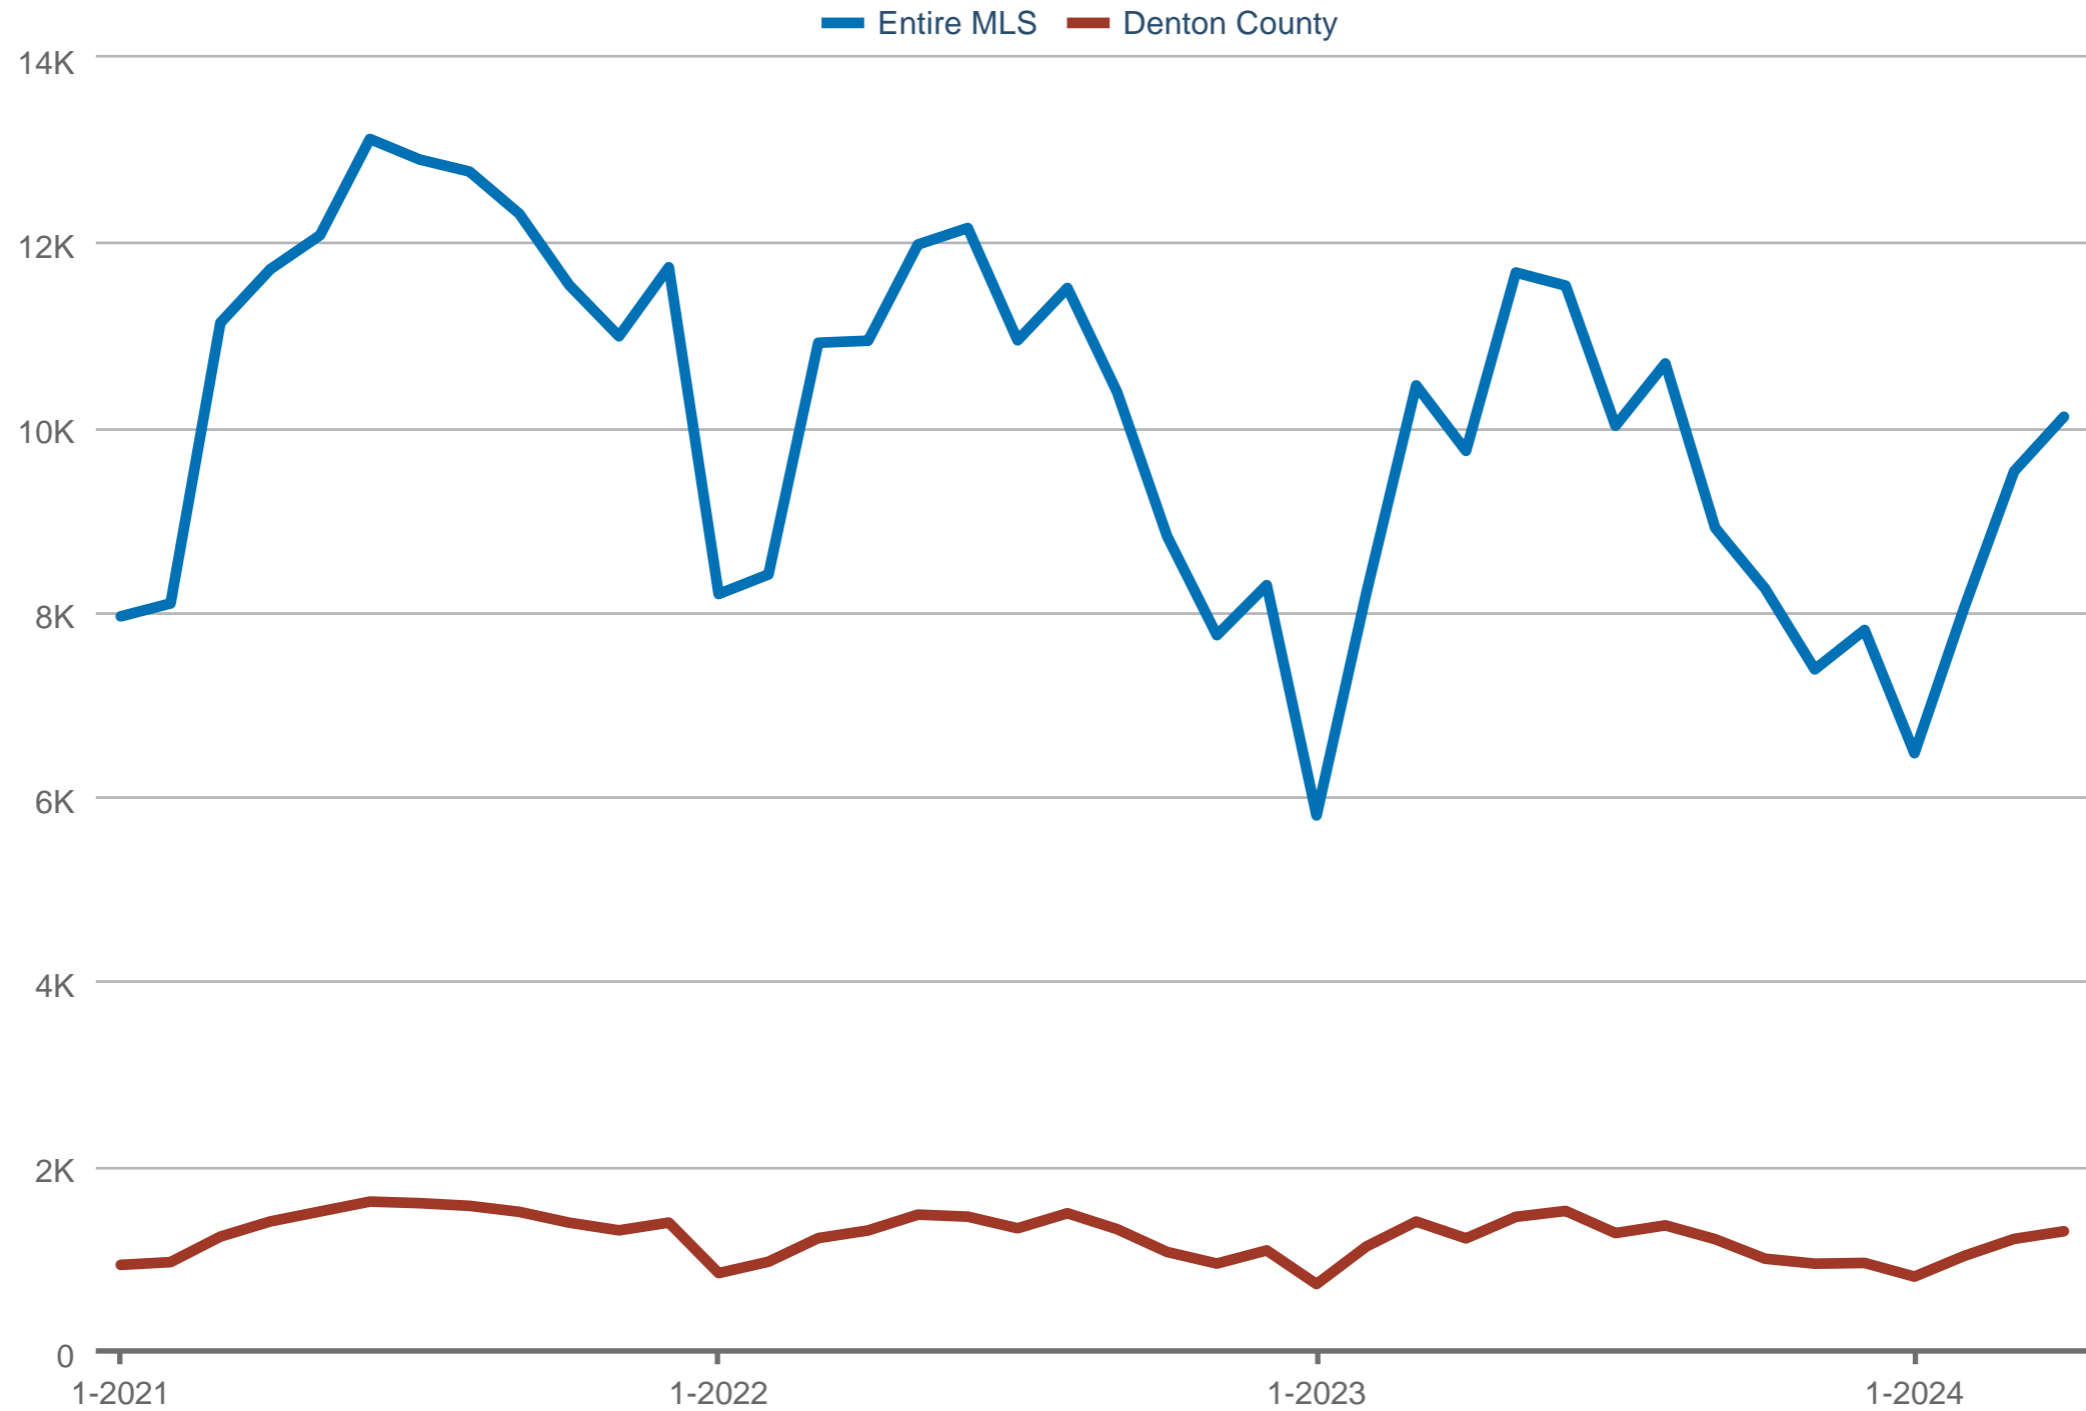

Closed Sales

Entire MLS & Denton County

Each data point is one month of activity. Data is from May 7, 2024.