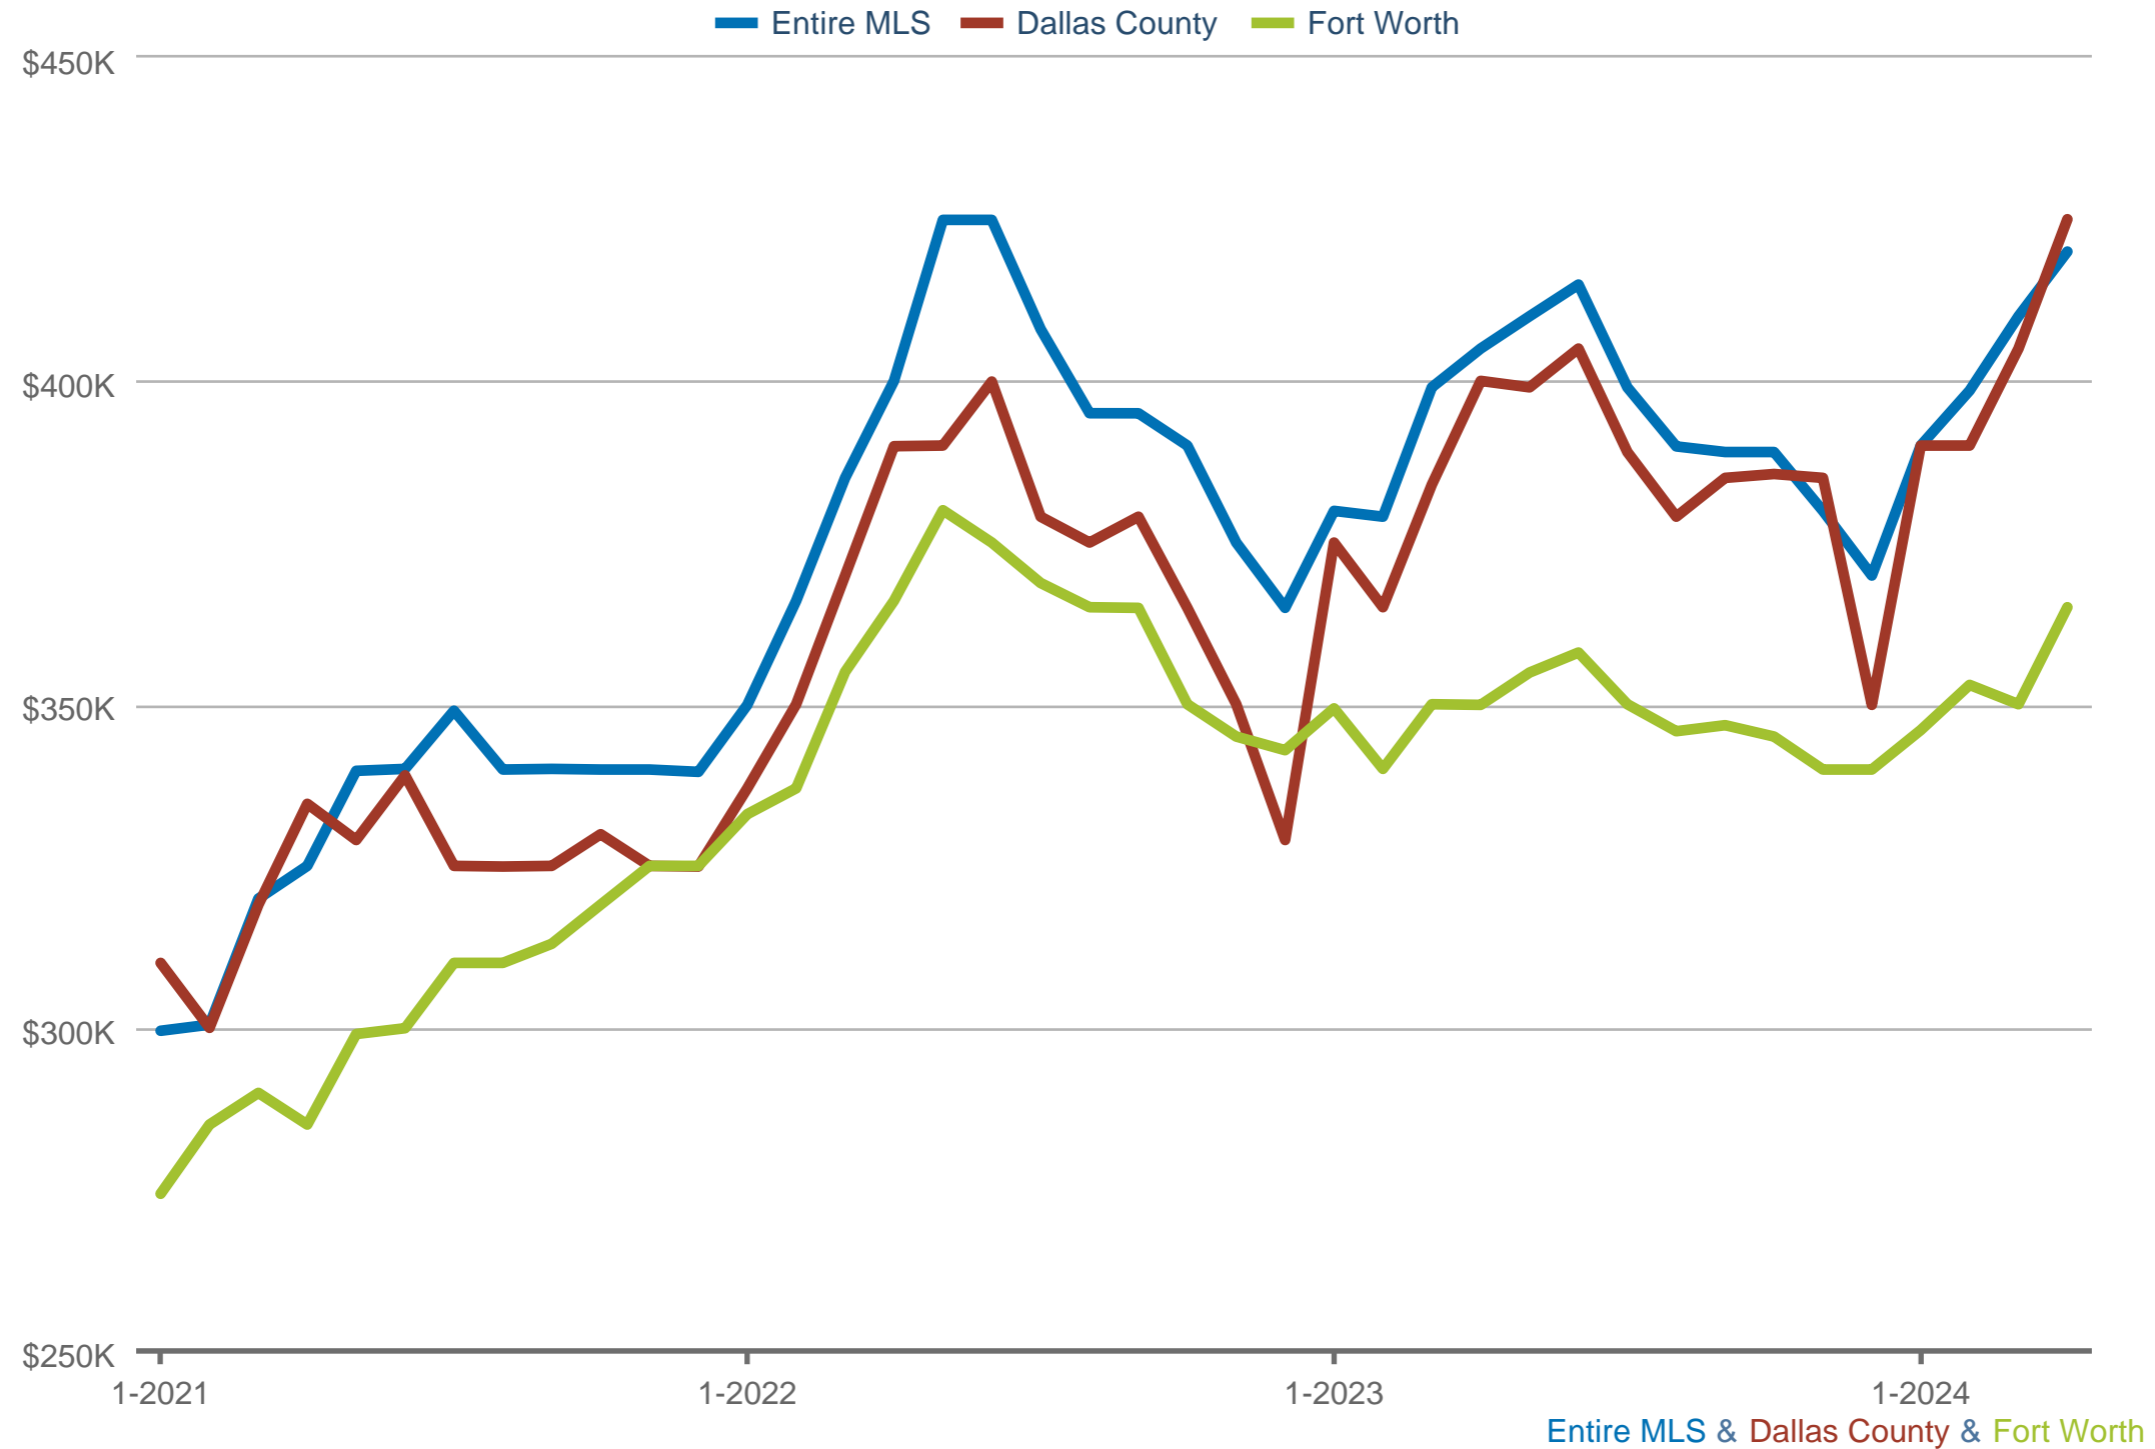

Median Original List Price

Entire MLS & Dallas County & Fort Worth
Each data point is one month of activity. Data is from May 9, 2024.