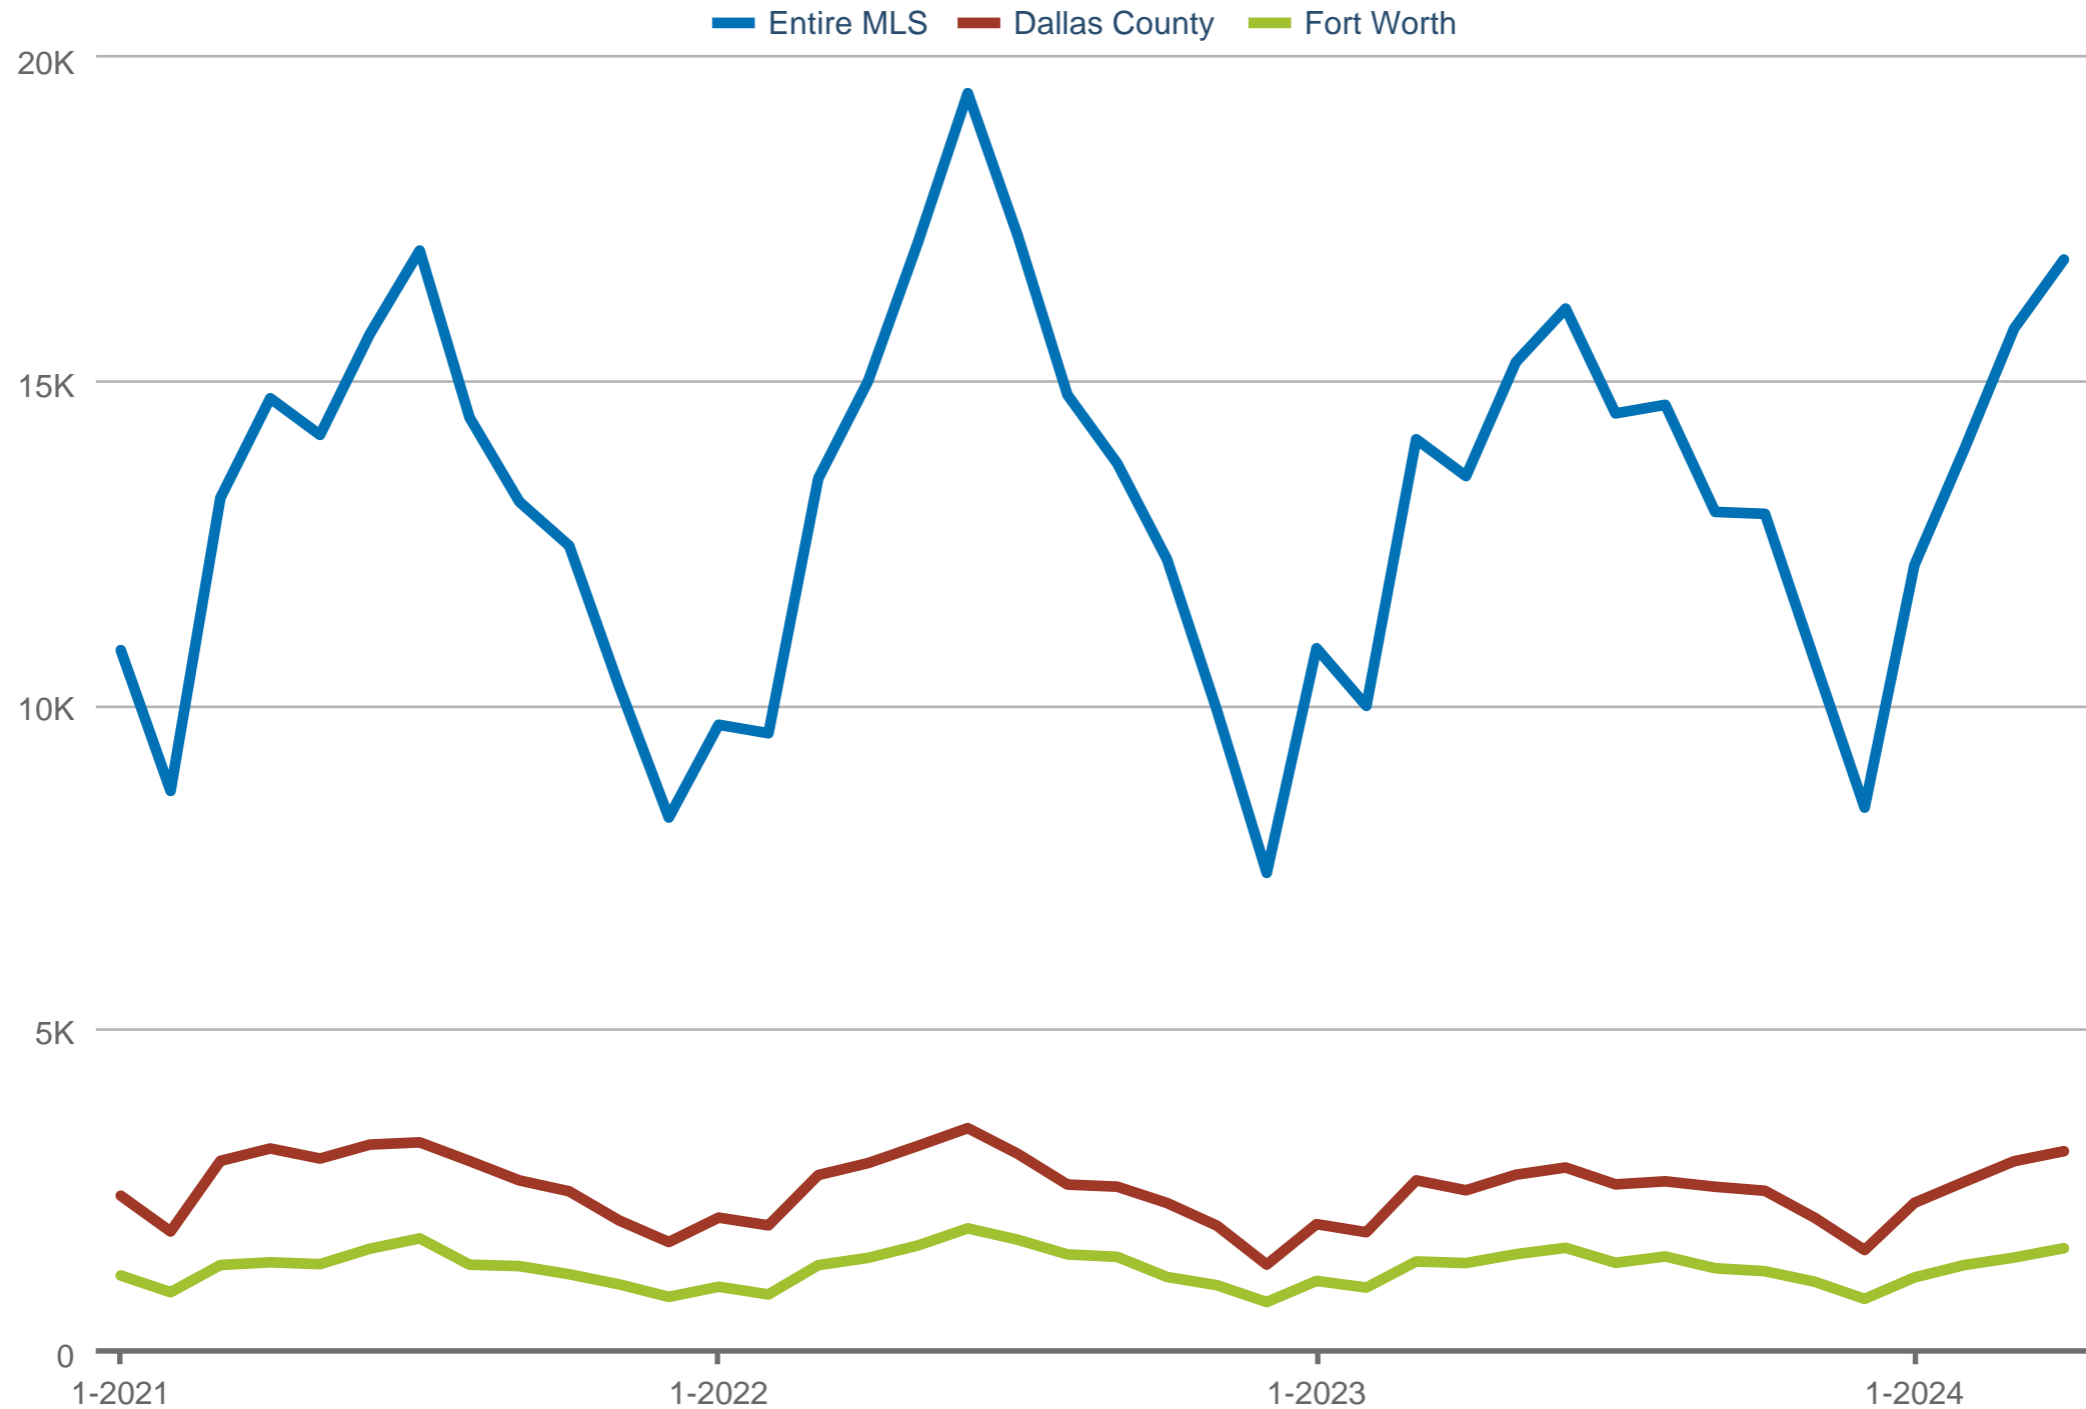

New Listings

Entire MLS & Dallas County & Fort Worth

Each data point is one month of activity. Data is from May 9, 2024.