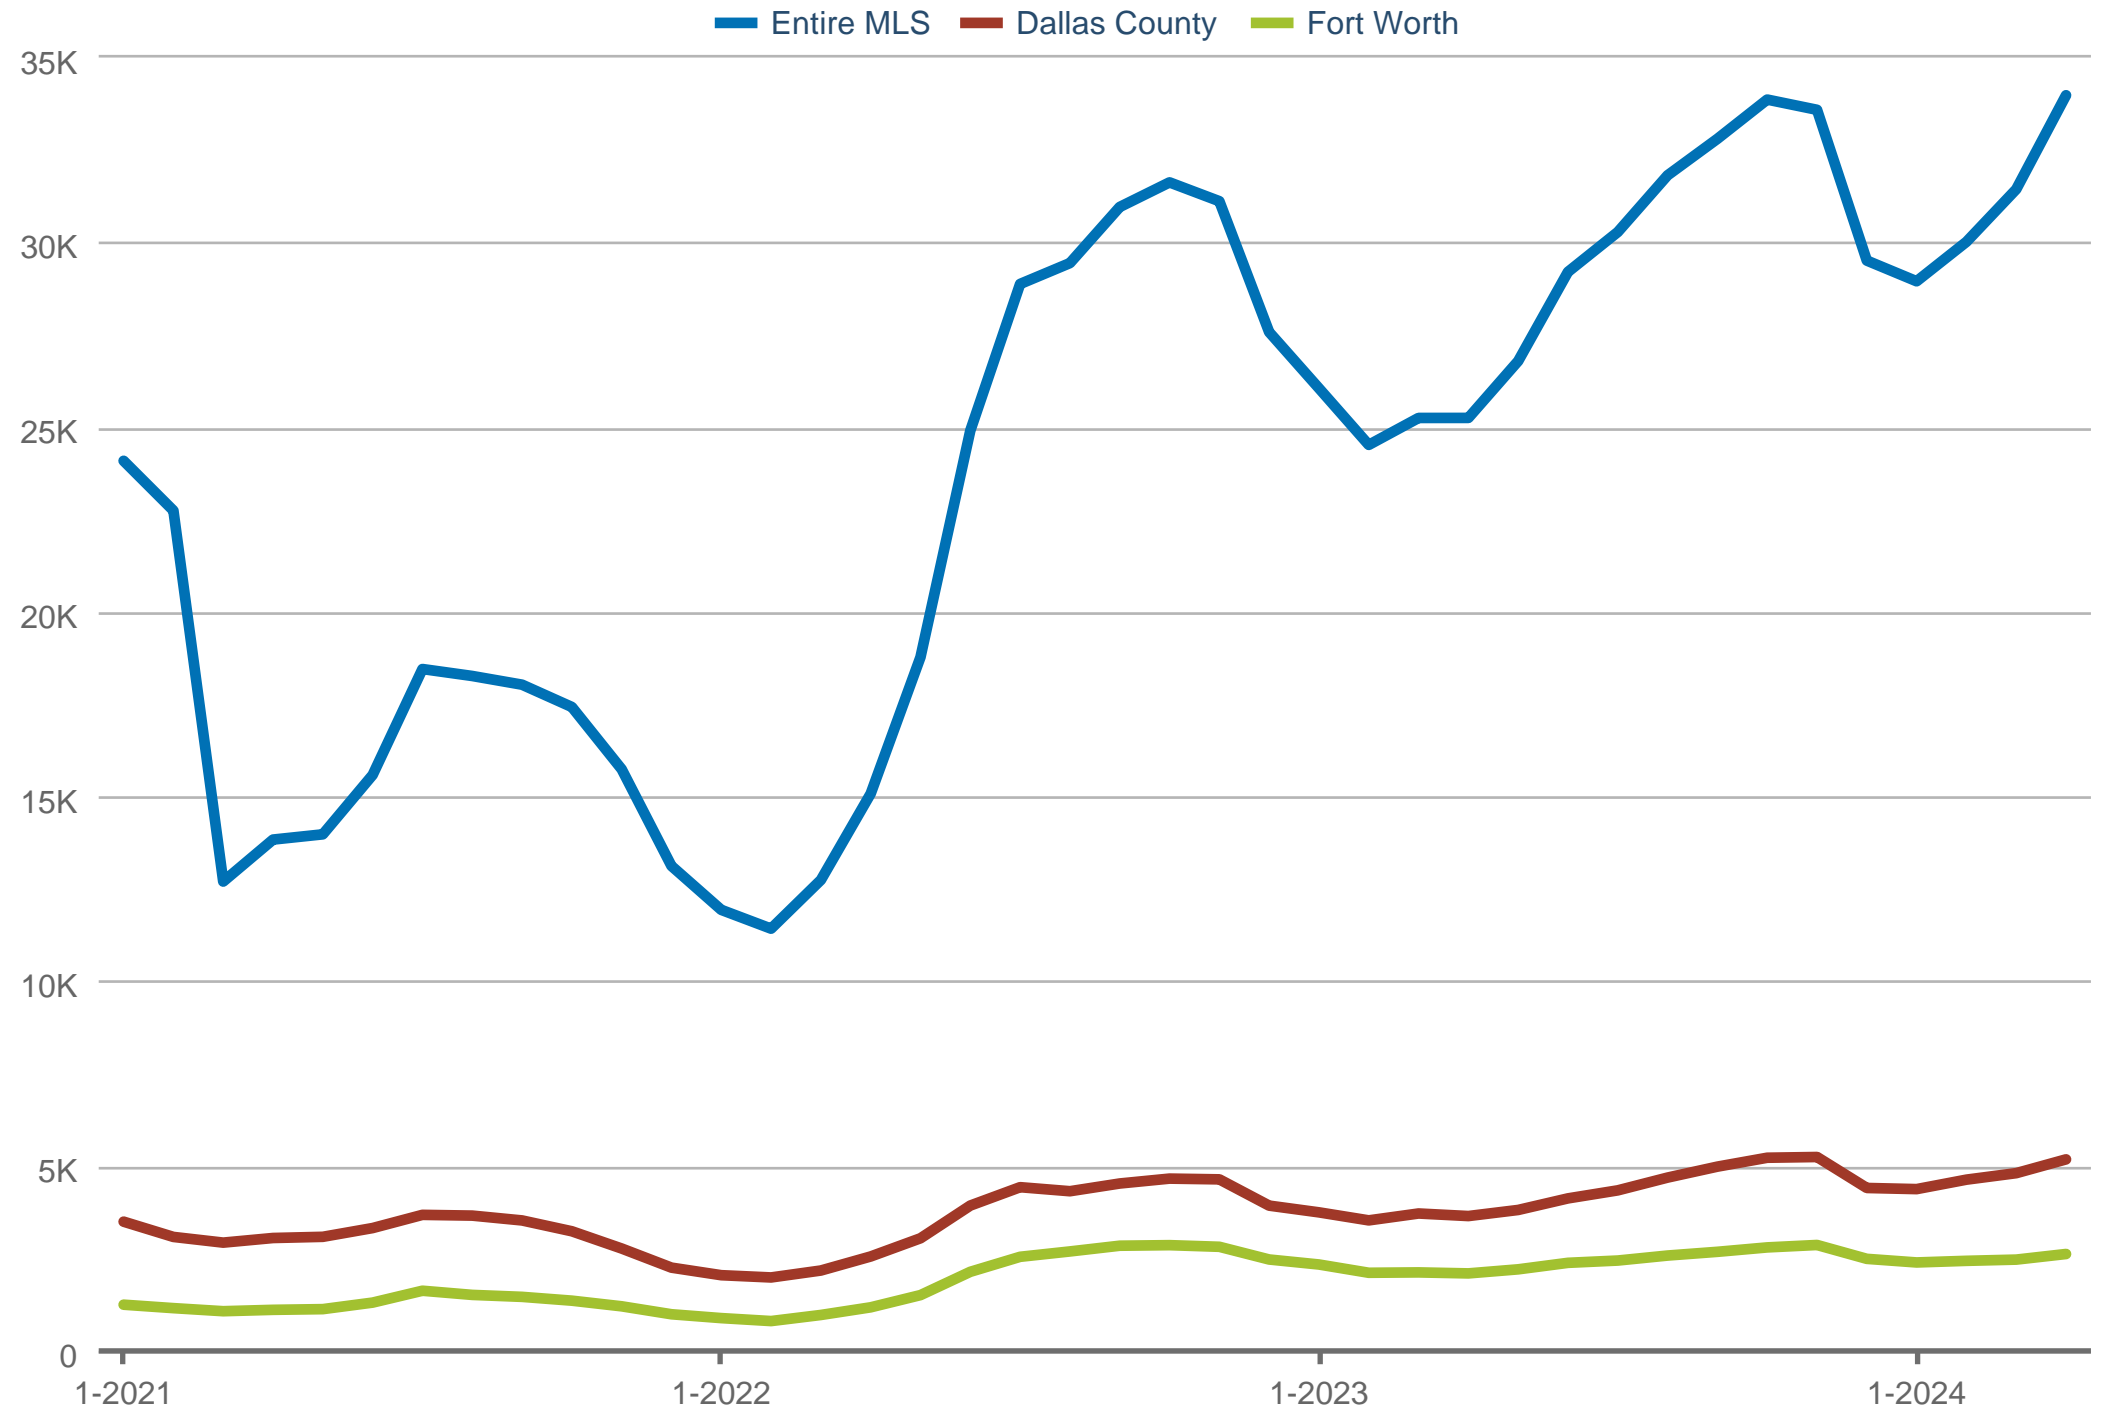

### Inventory of Homes for Sale

Entire MLS & Dallas County & Fort Worth

Each data point is one month of activity. Data is from May 8, 2024.