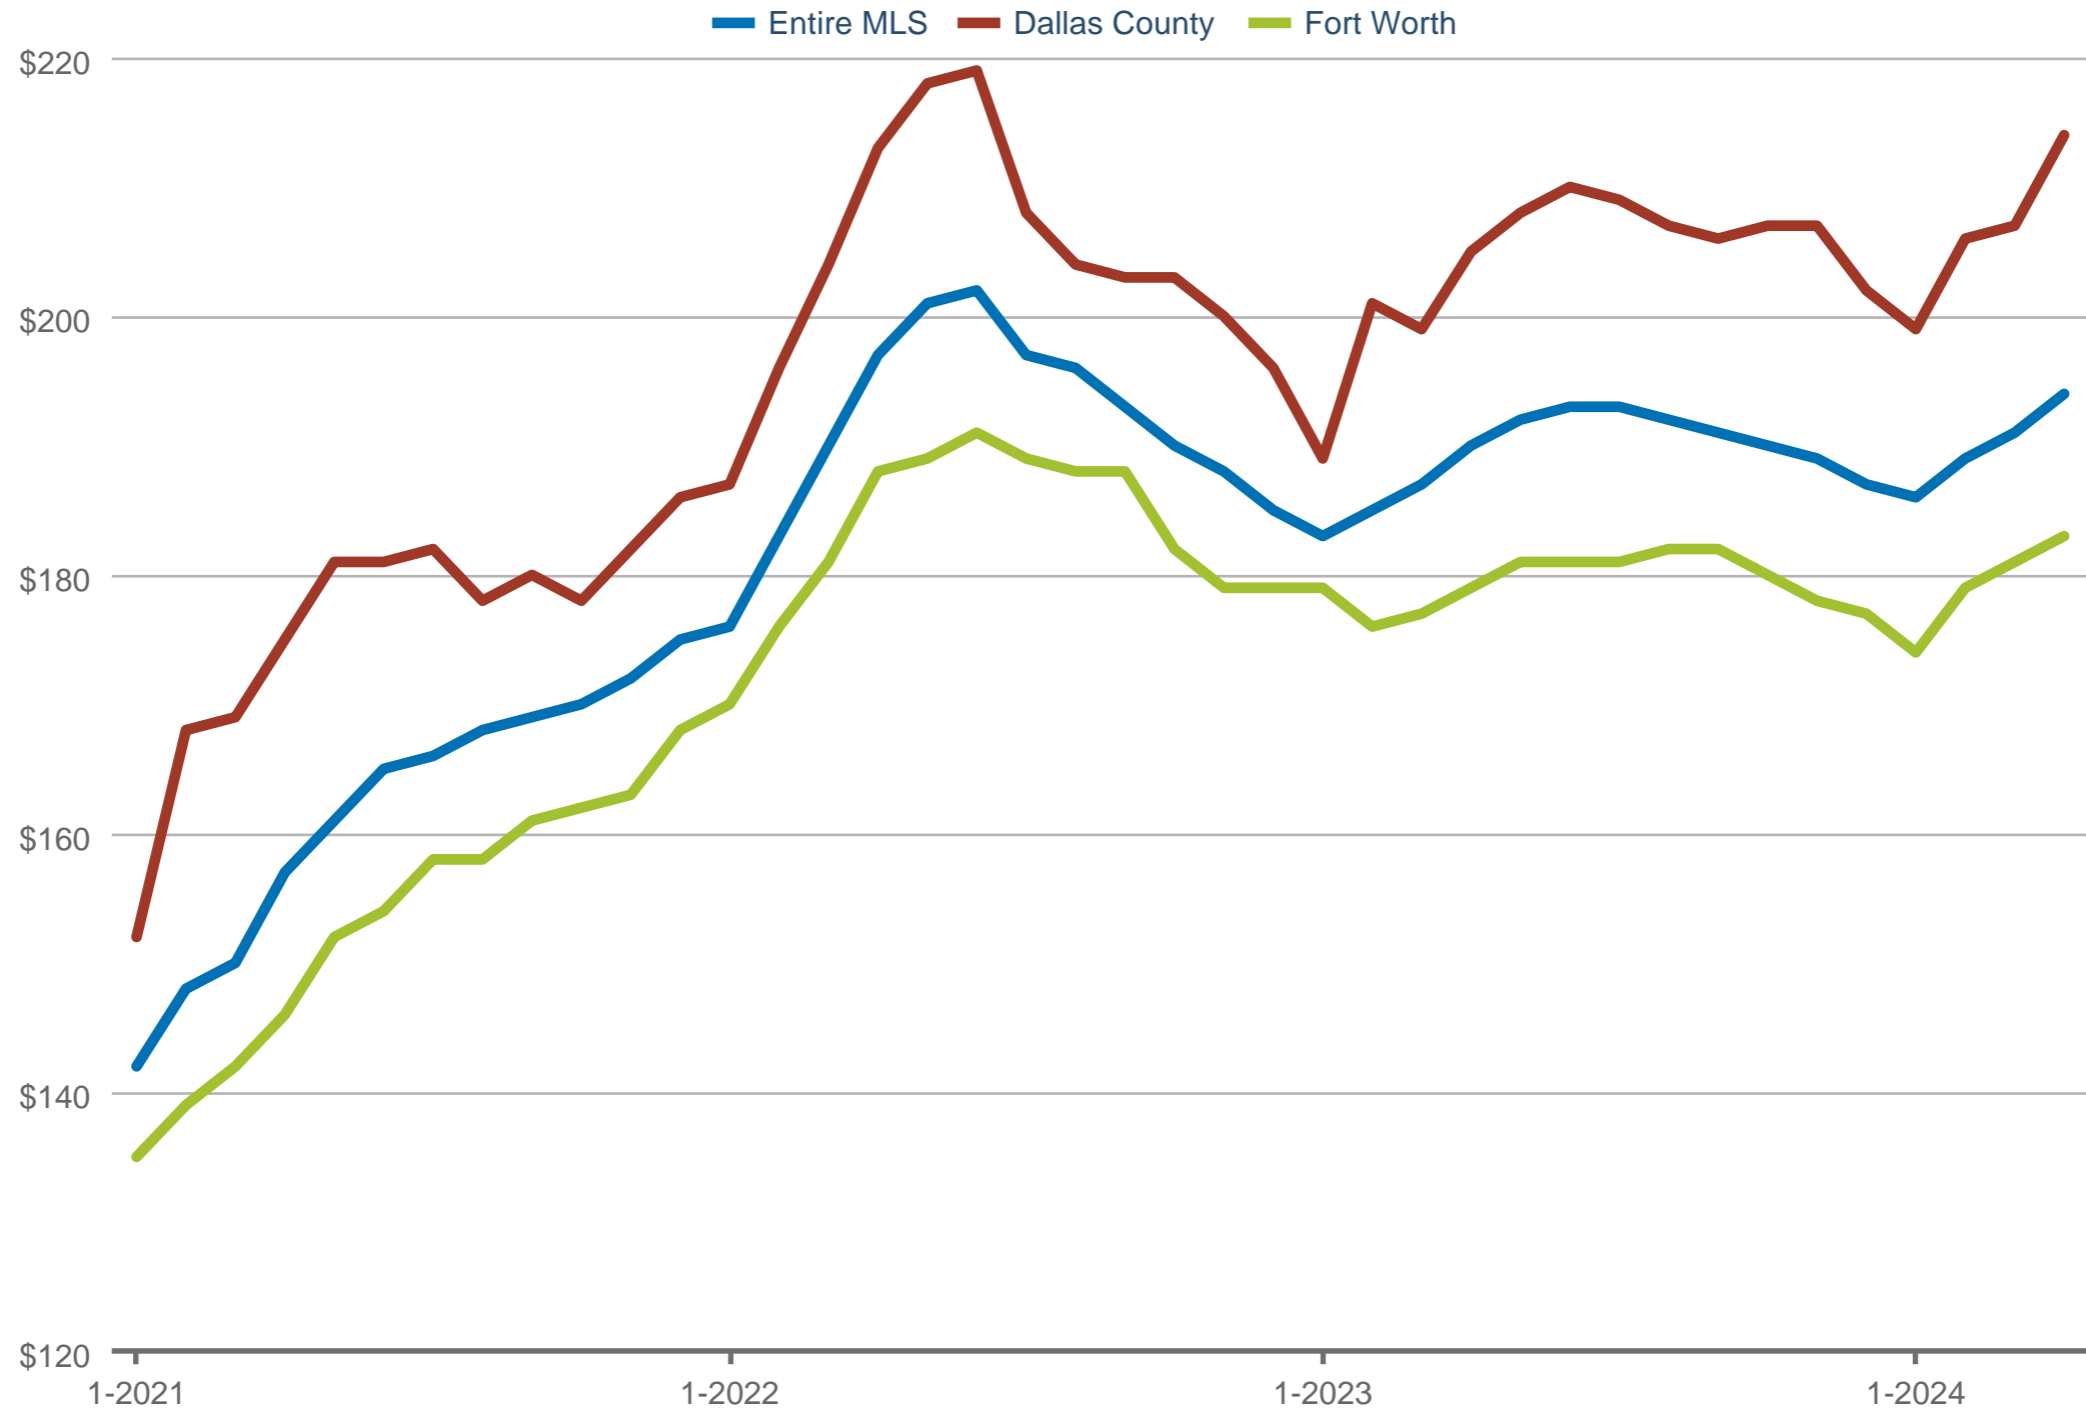

### Median Price Per Square Foot

Entire MLS & Dallas County & Fort Worth

Each data point is one month of activity. Data is from May 9, 2024.