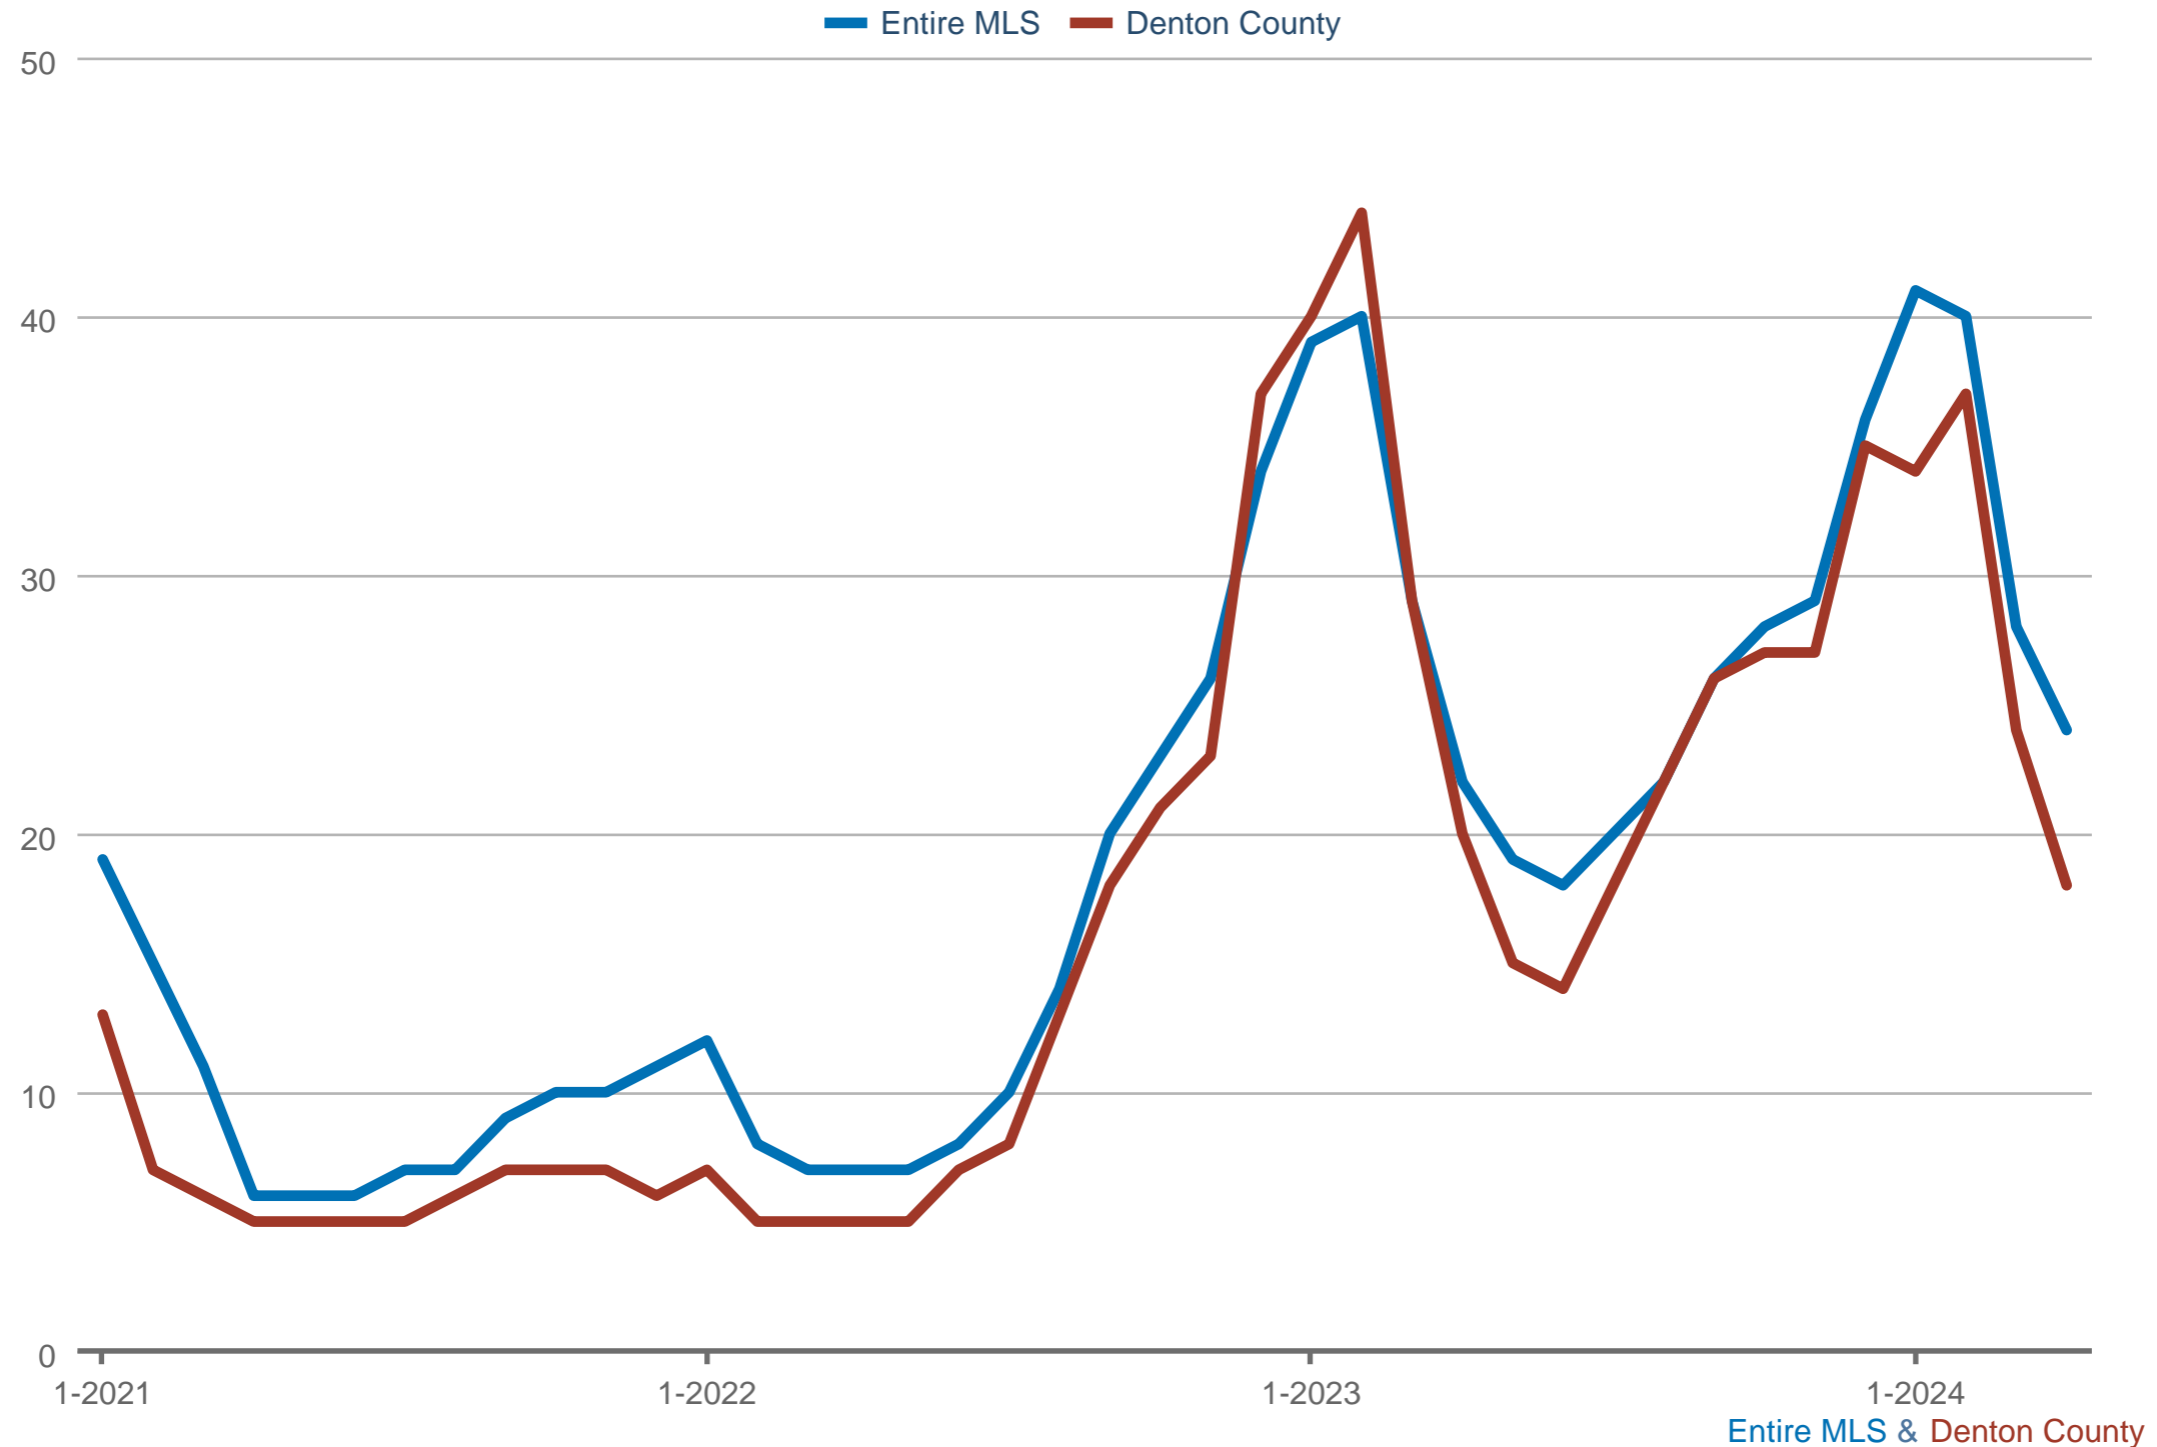

Median Days on Market

Each data point is one month of activity. Data is from May 8, 2024.