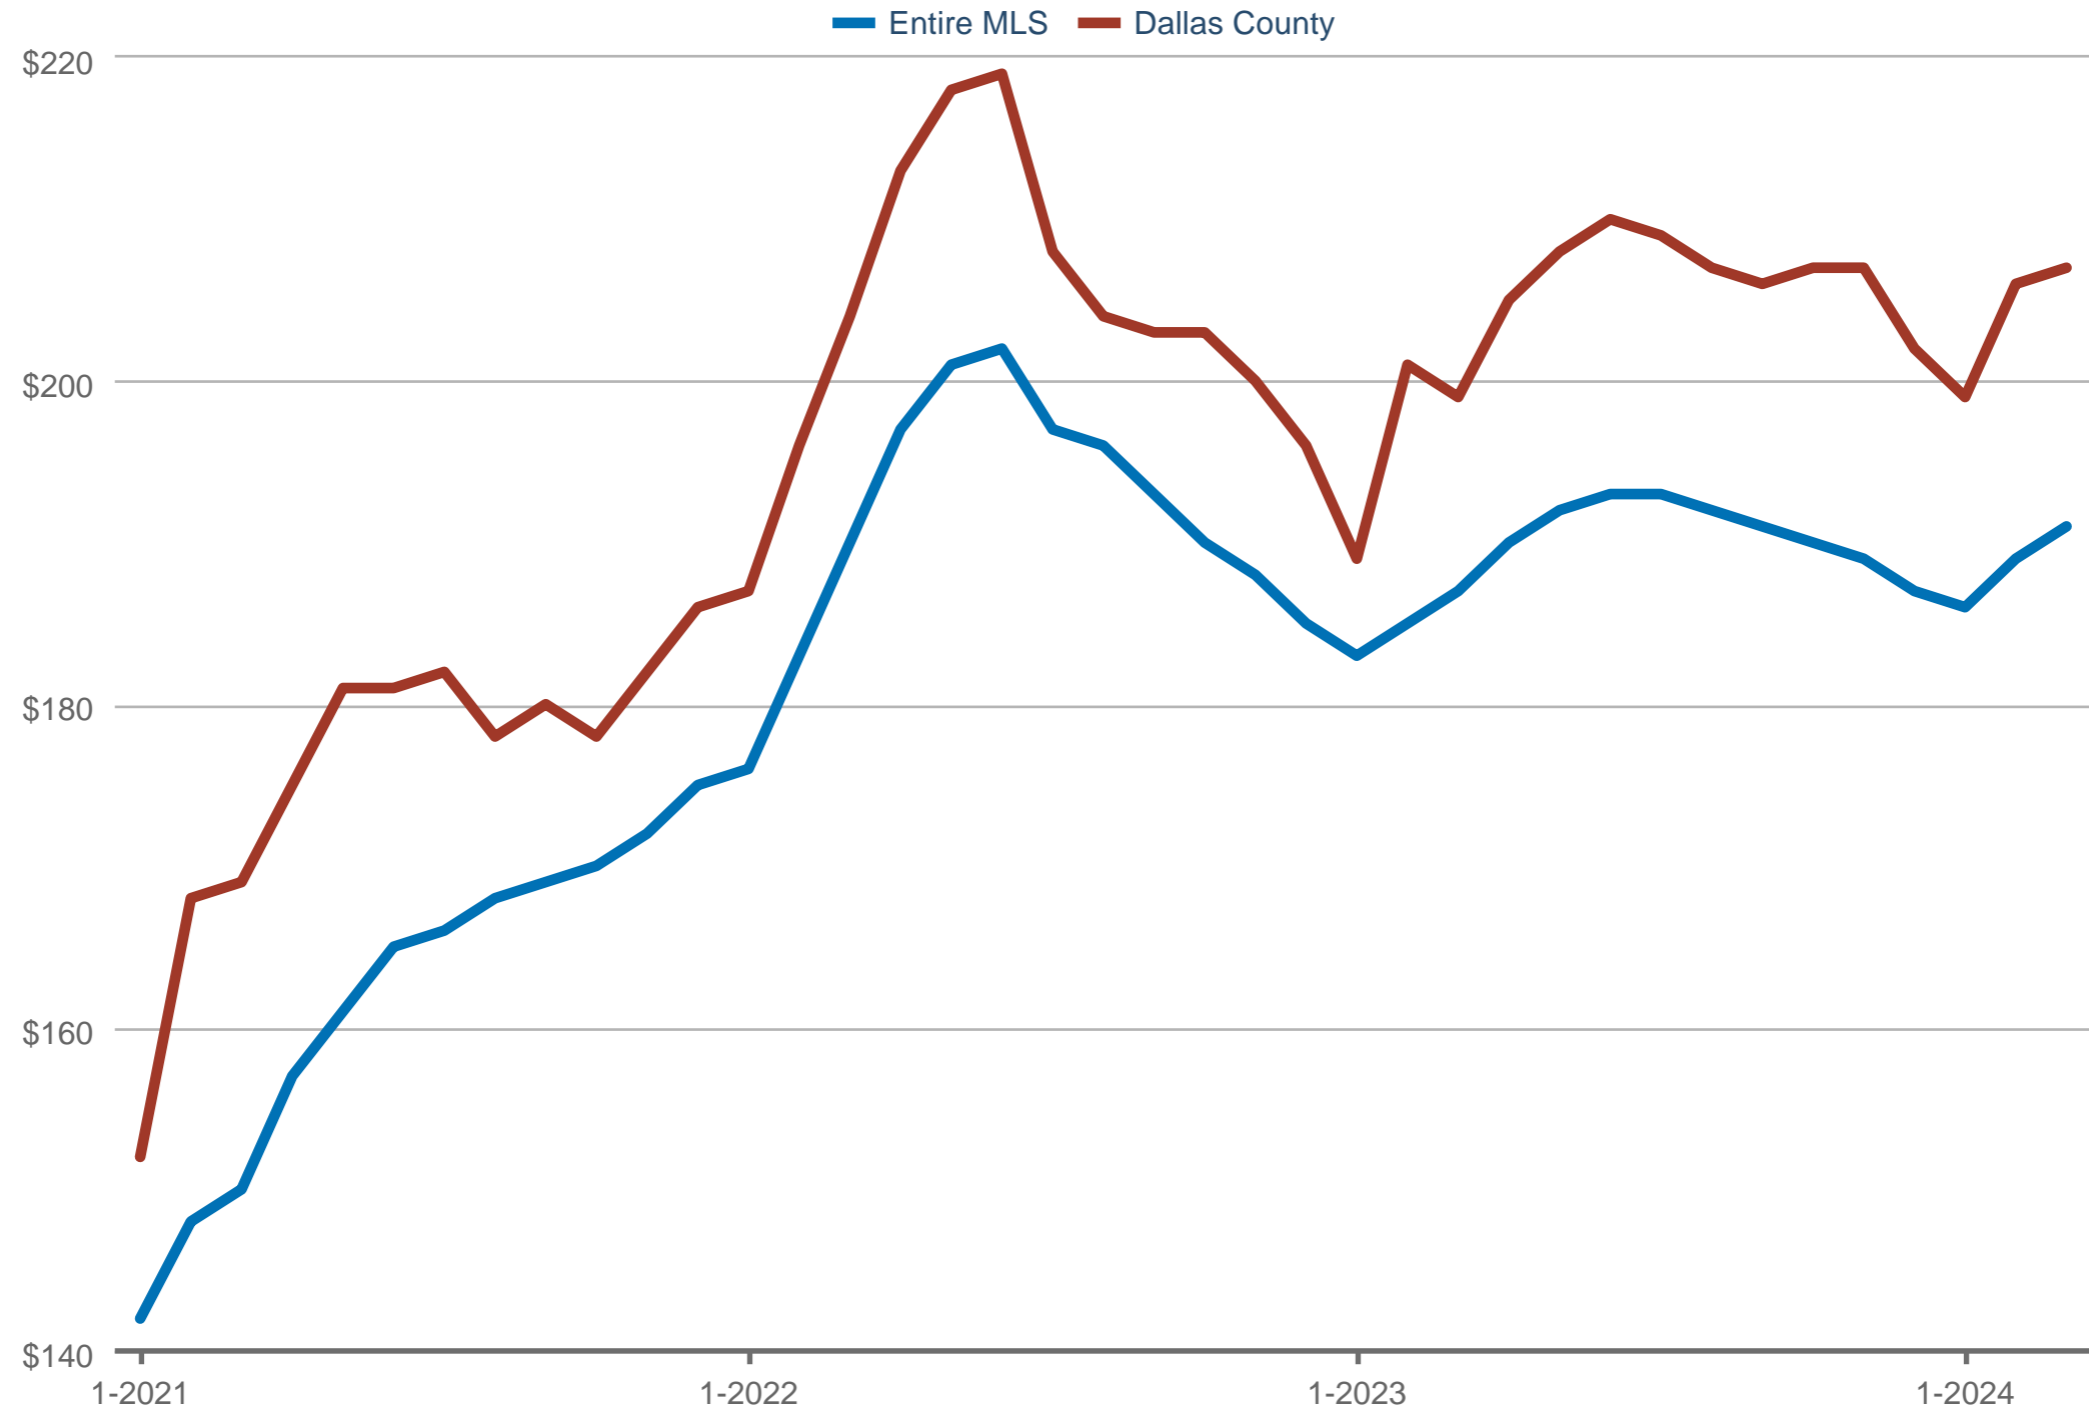

### Median Price Per Square Foot

Entire MLS & Dallas County

Each data point is one month of activity. Data is from April 30, 2024.