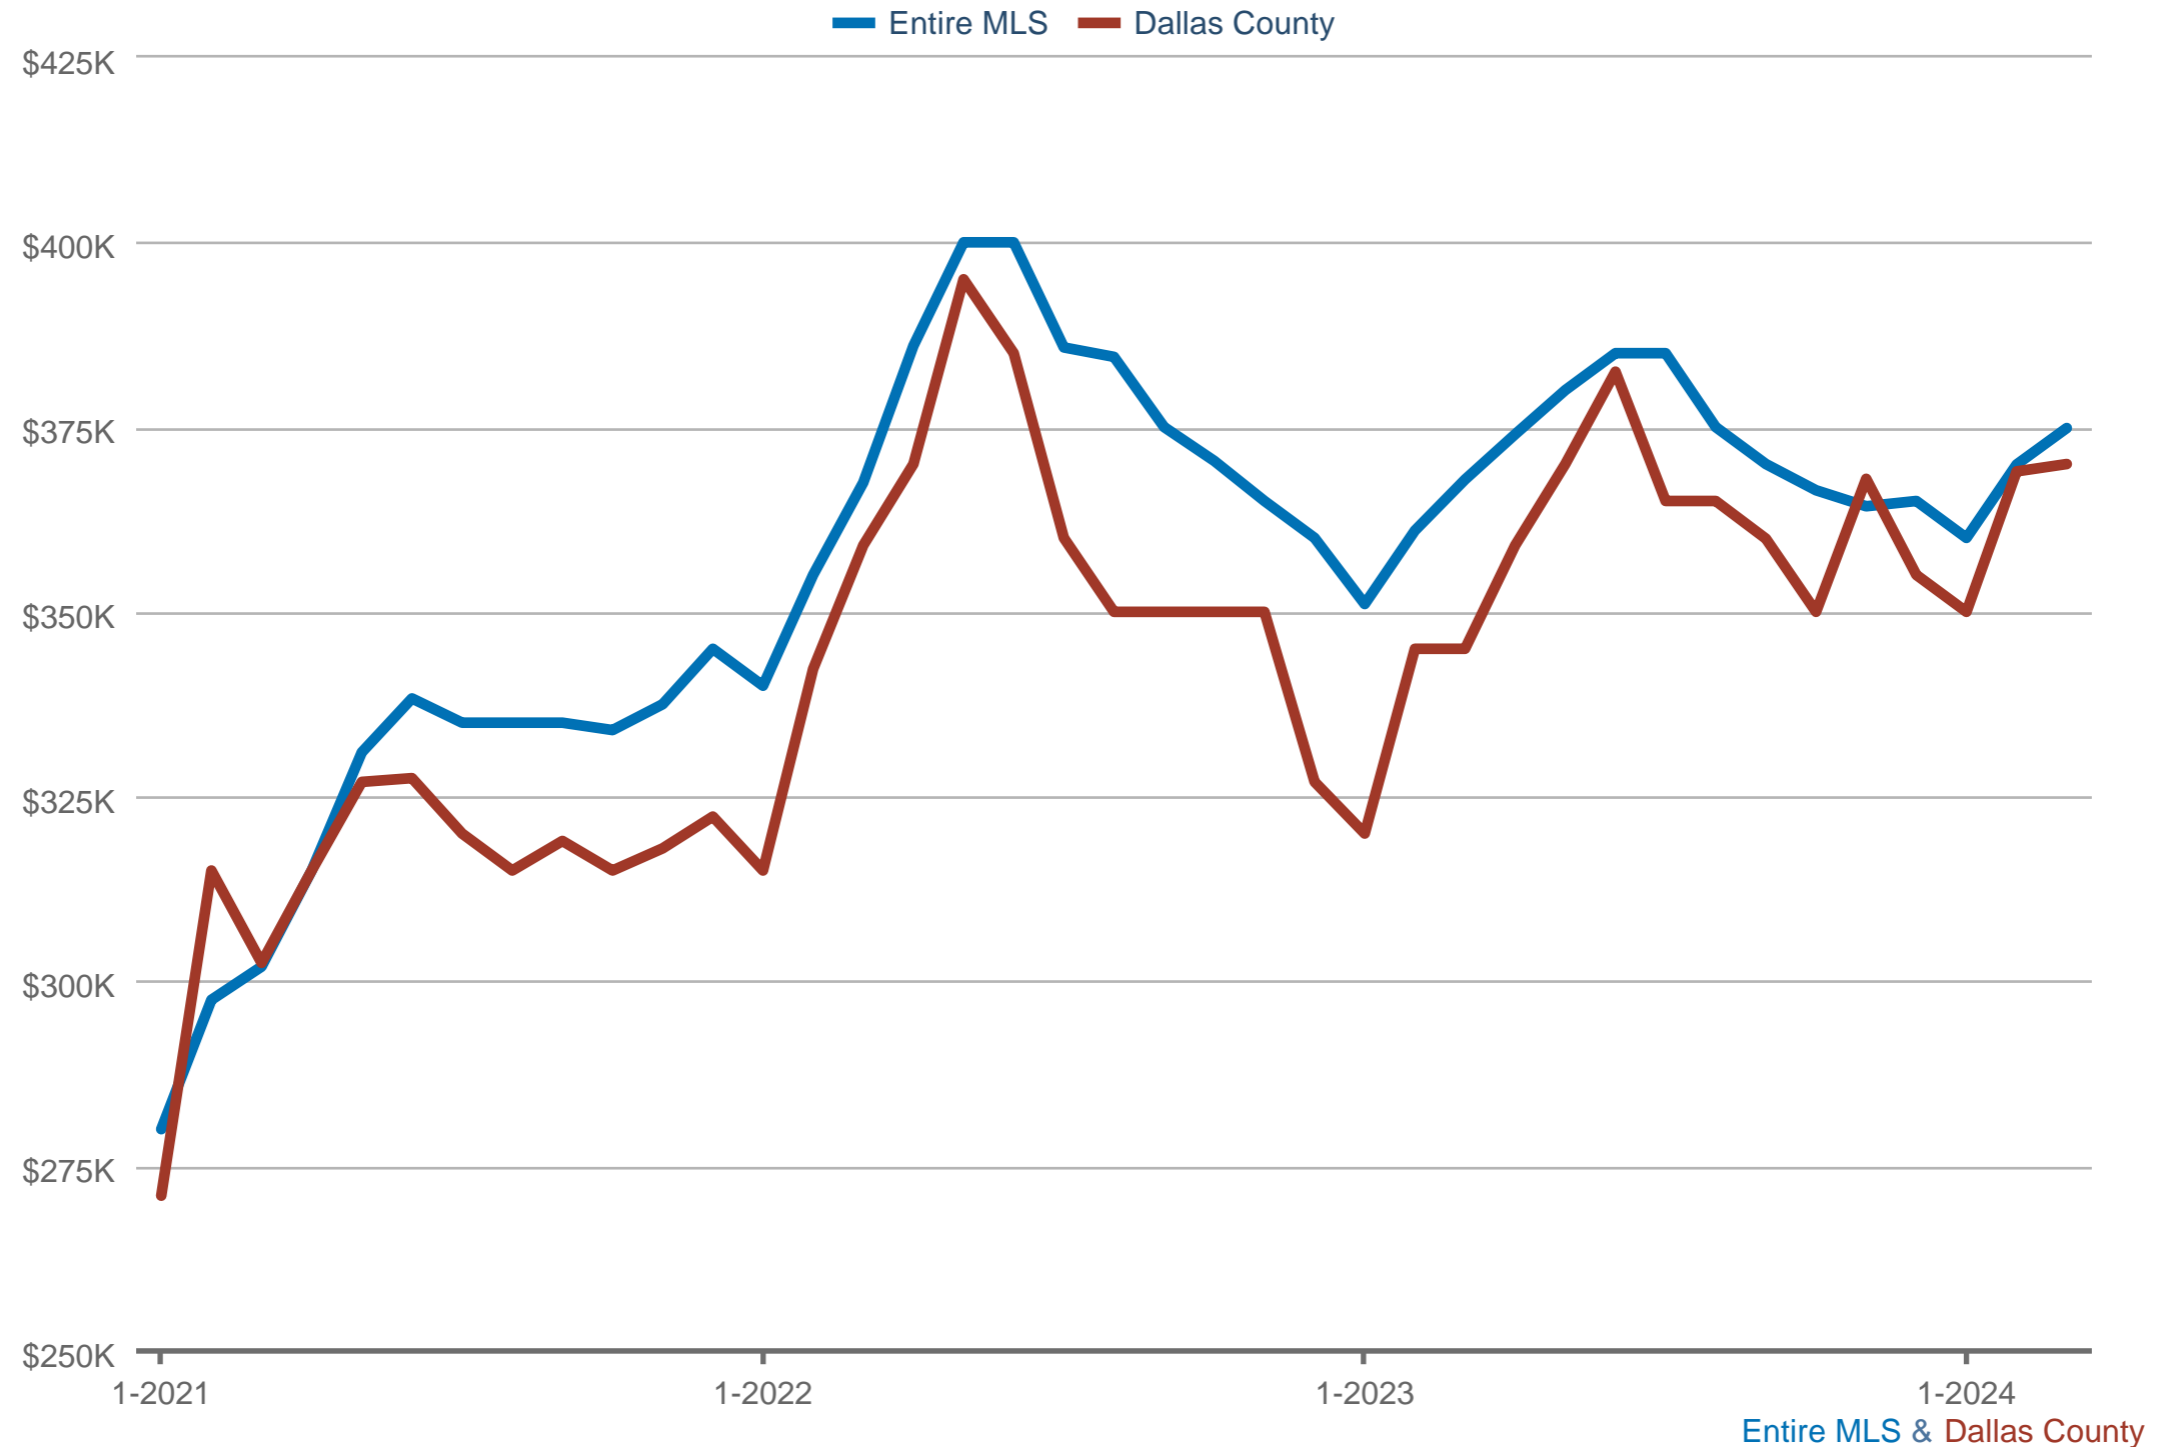

Median Sales Price

Each data point is one month of activity. Data is from April 30, 2024.