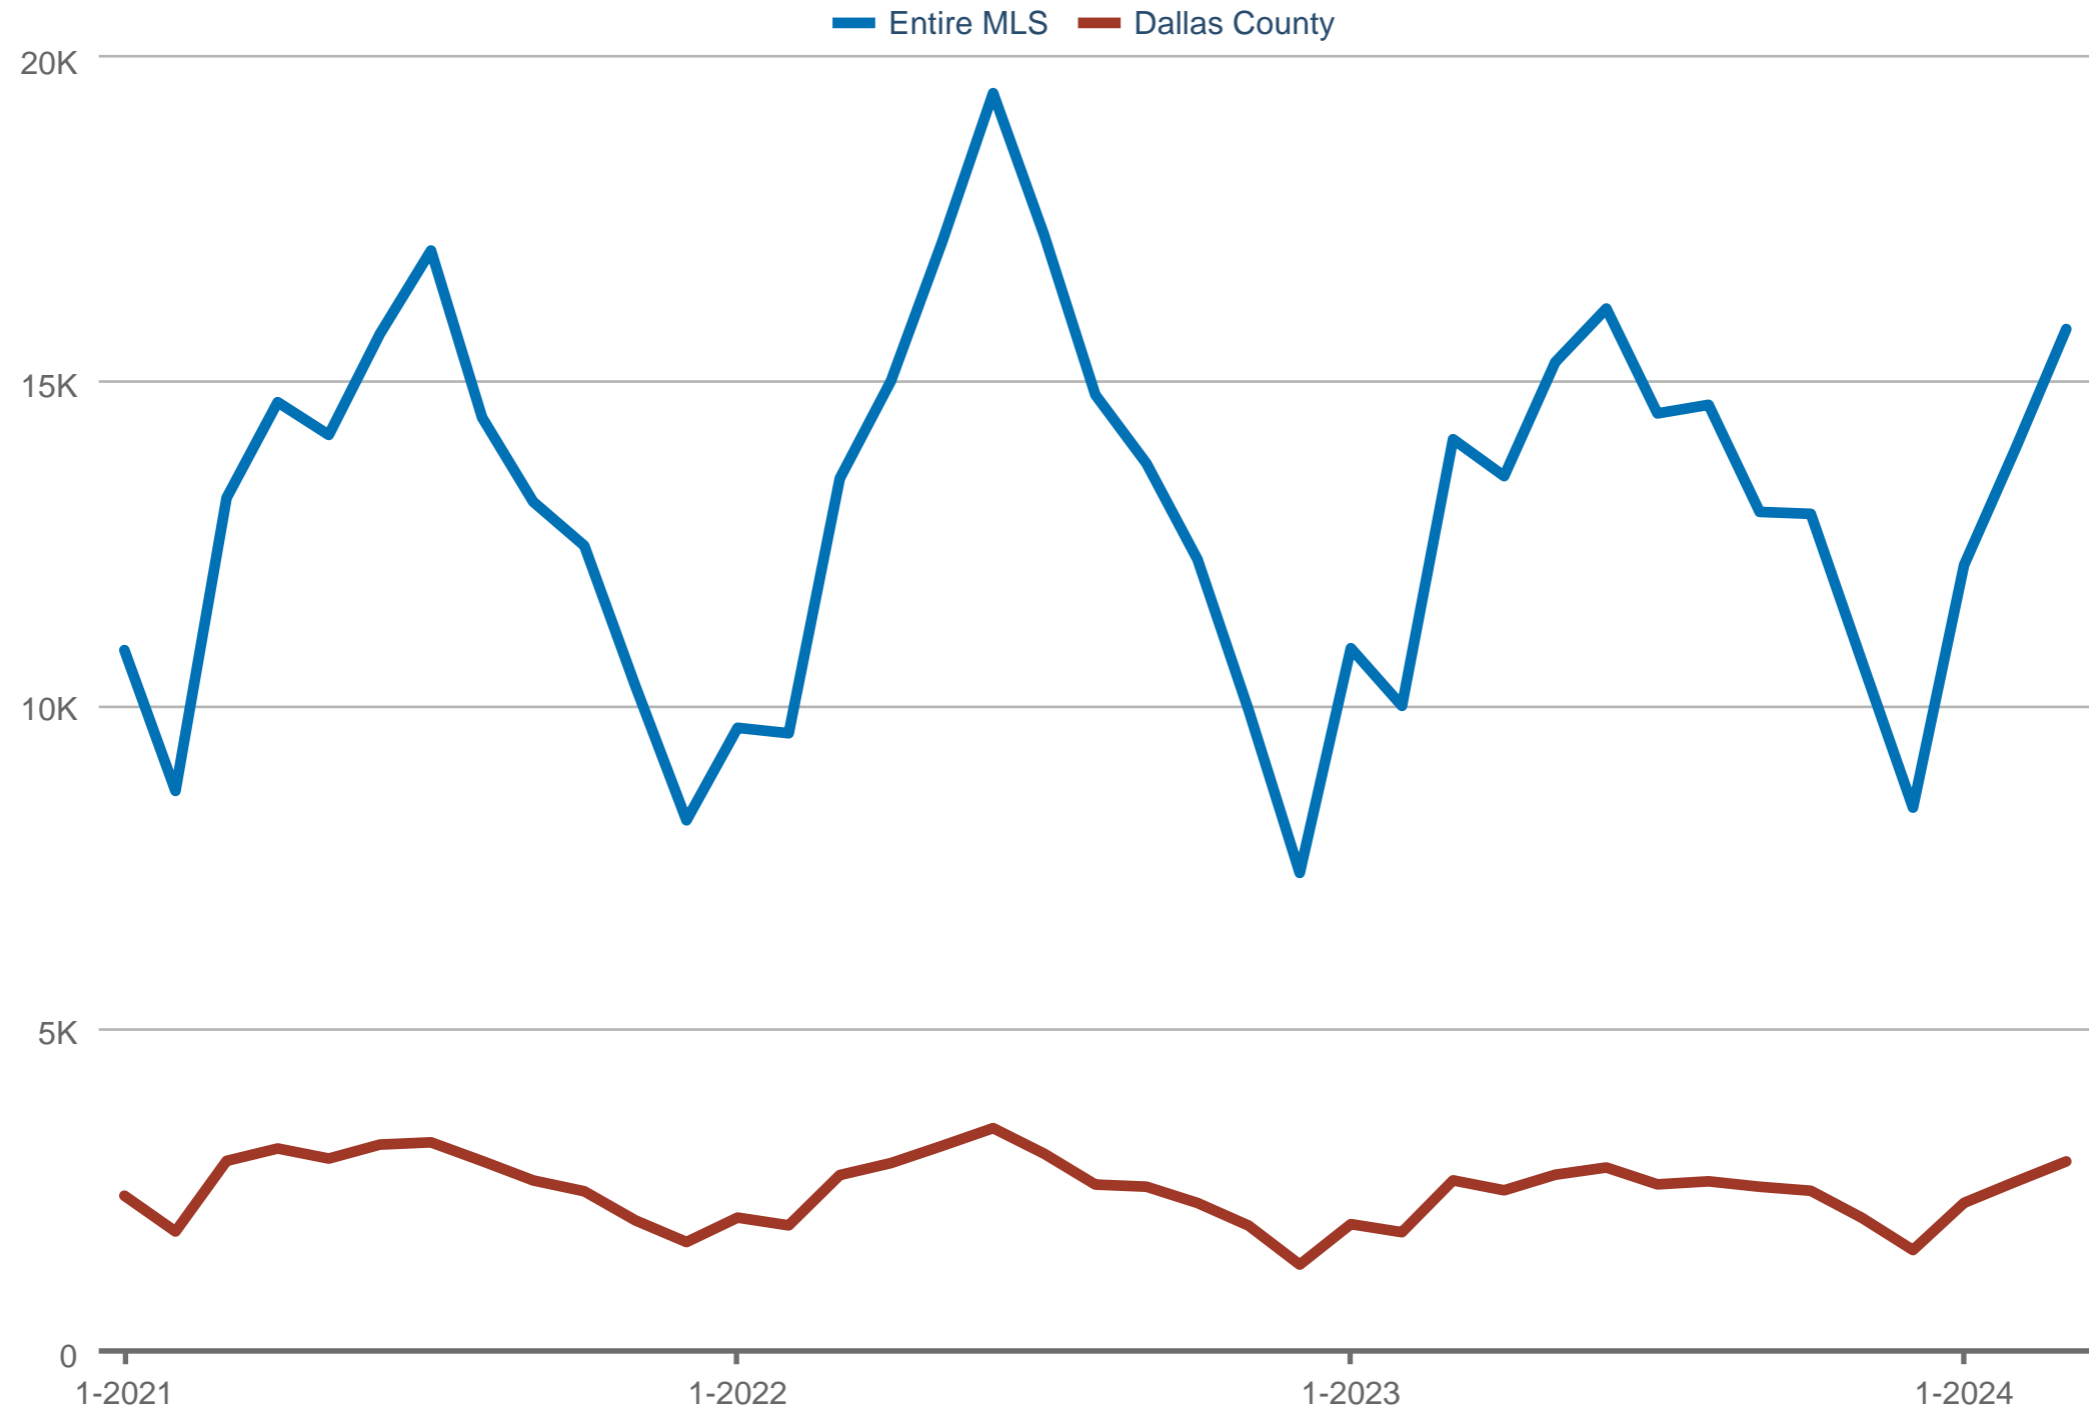

New Listings

Entire MLS & Dallas County

Each data point is one month of activity. Data is from April 29, 2024.