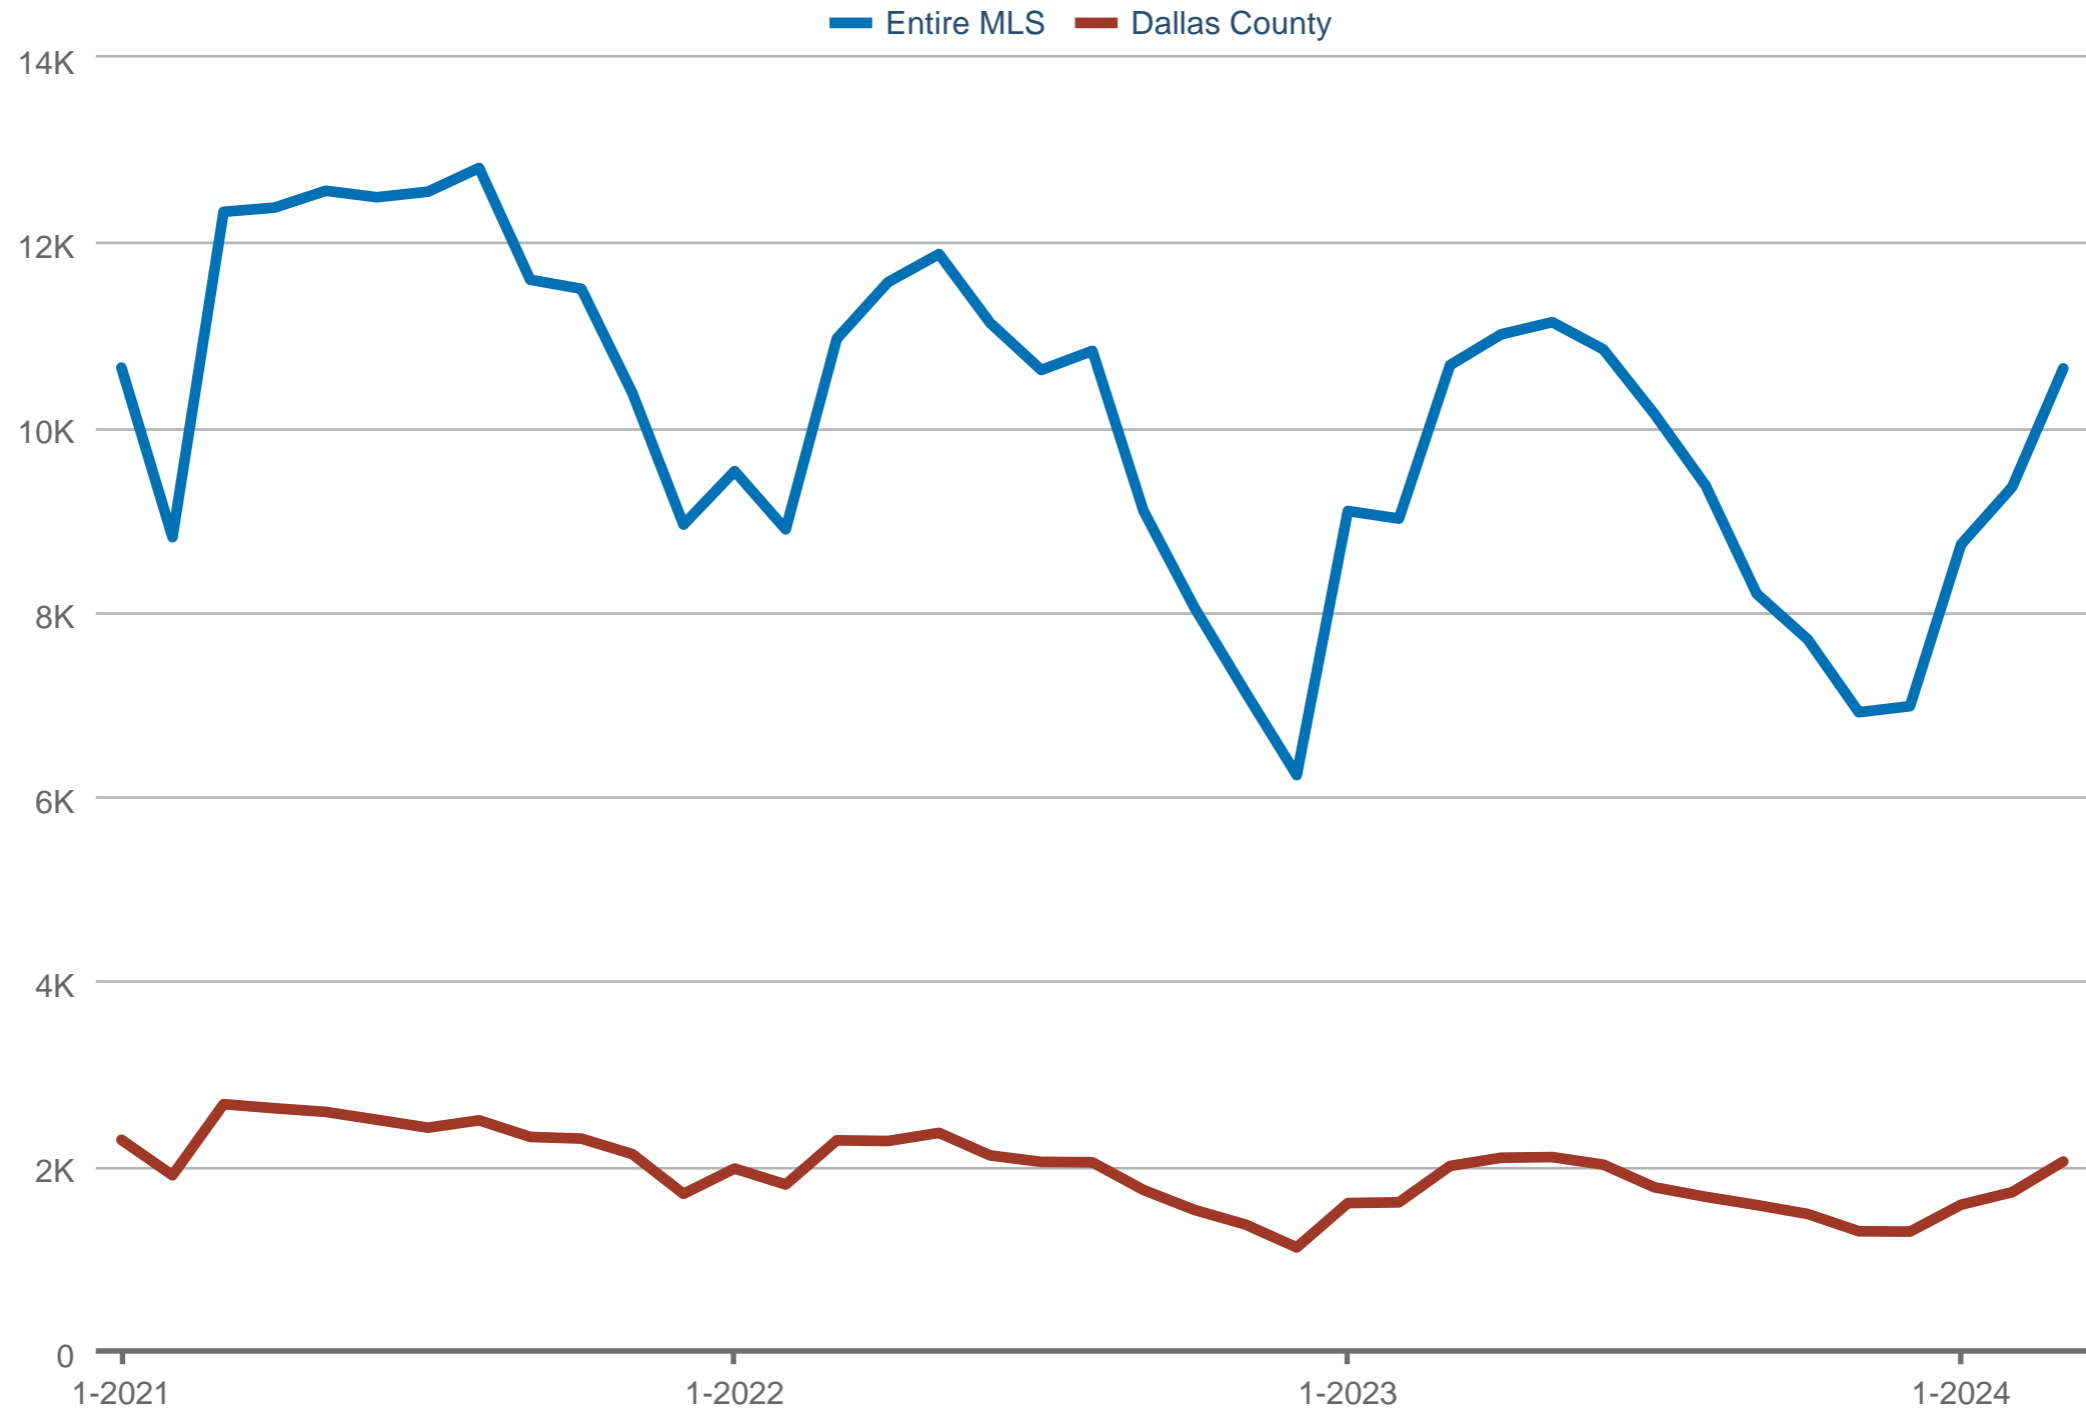

Pending Sales

Entire MLS & Dallas County

Each data point is one month of activity. Data is from April 30, 2024.