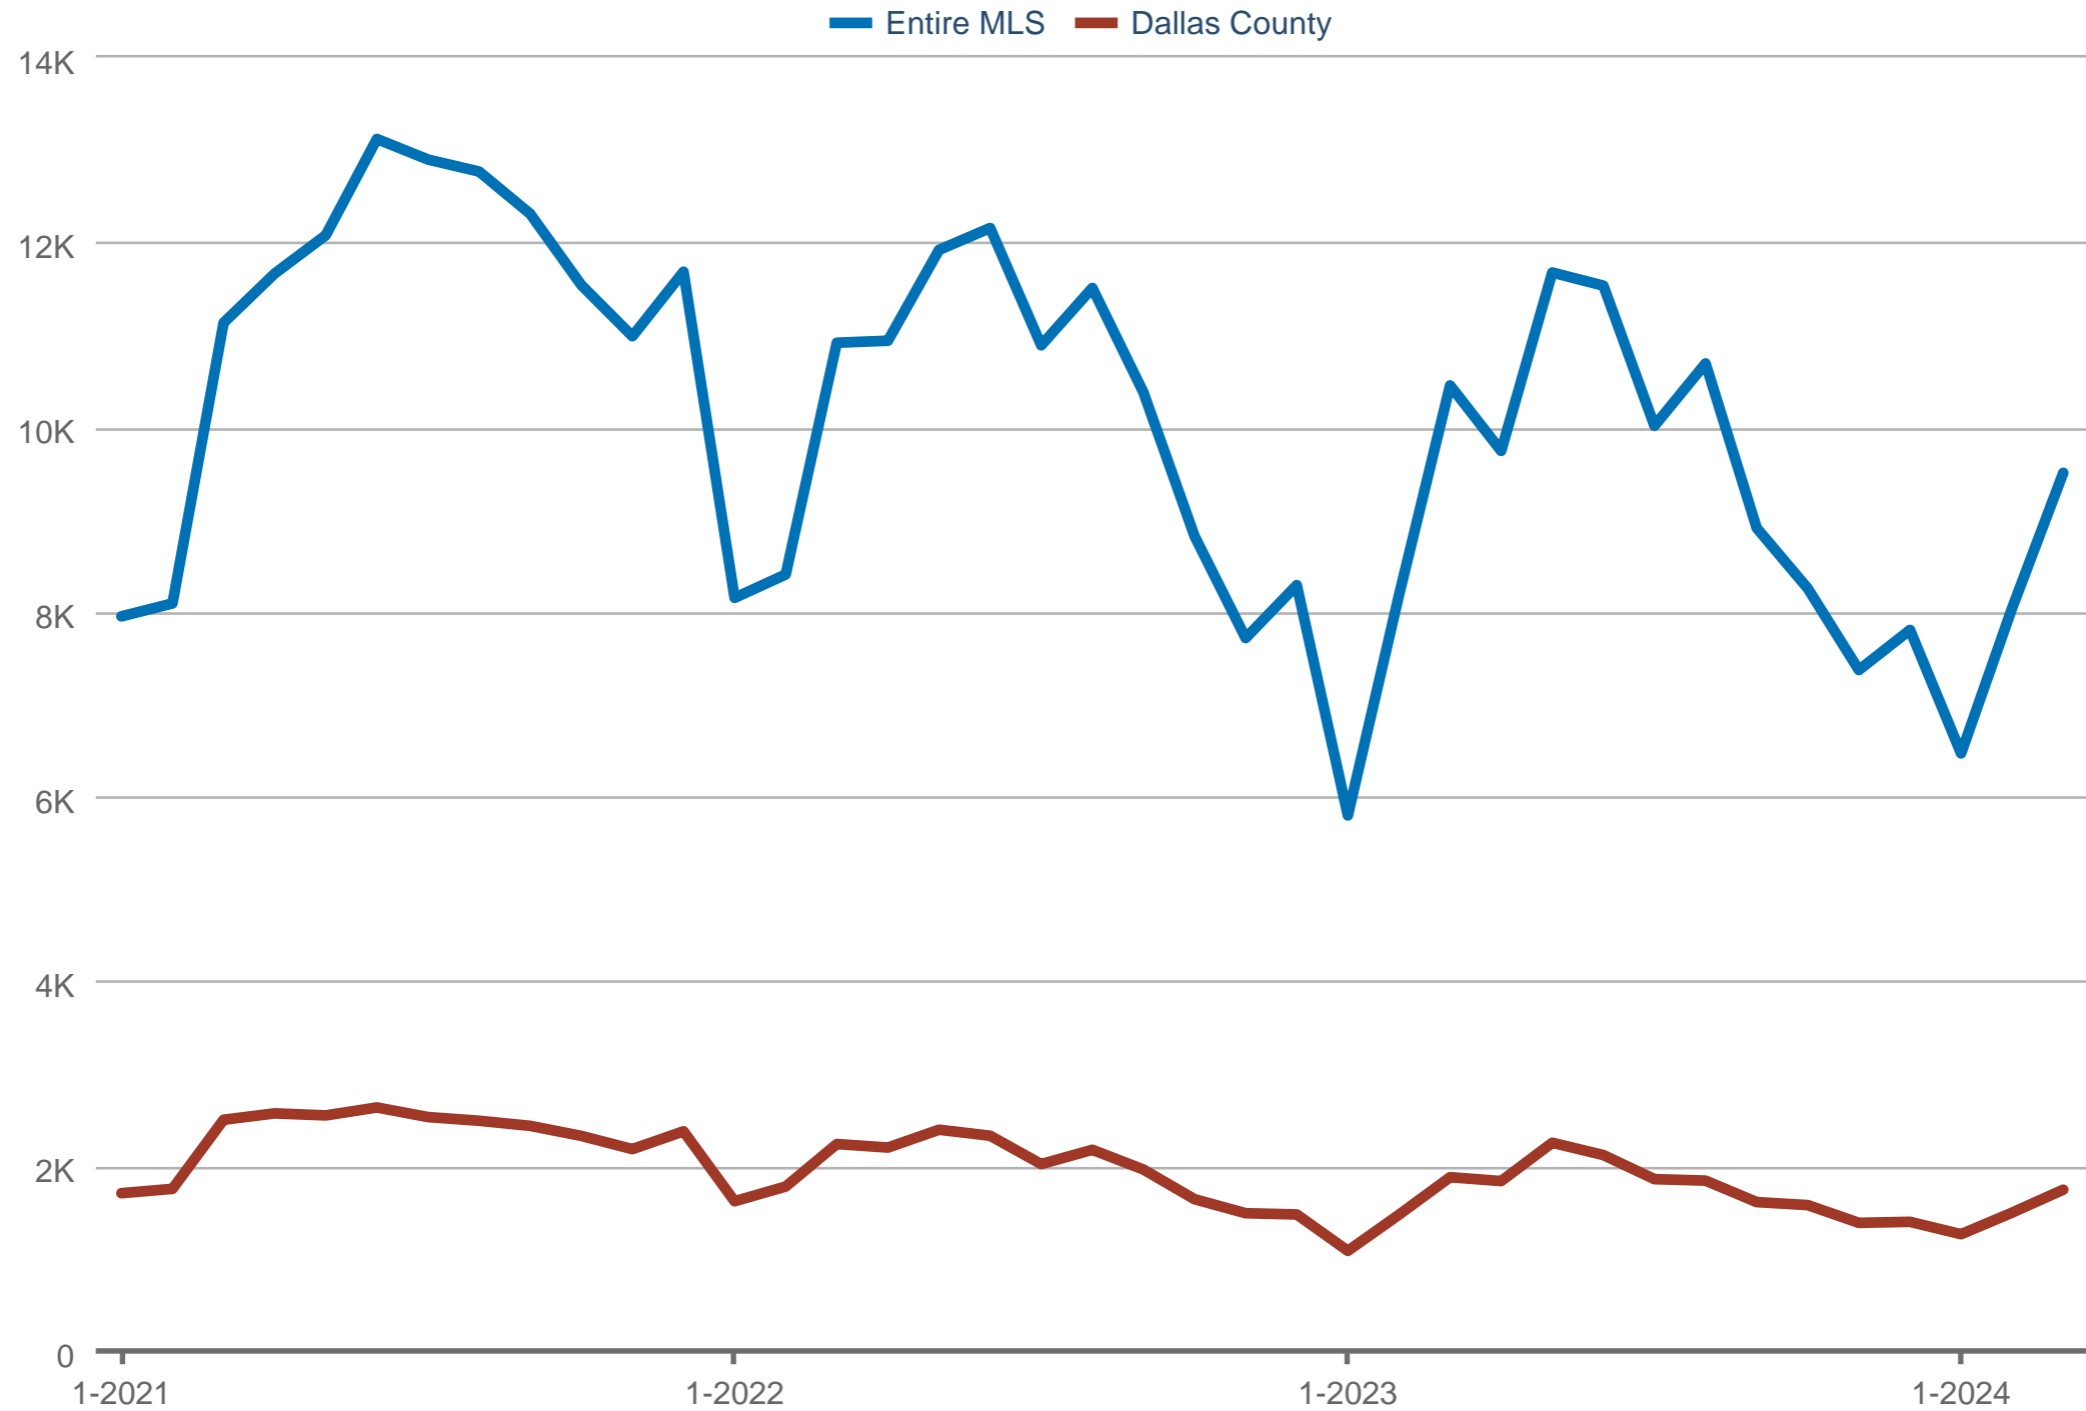

Closed Sales

Entire MLS & Dallas County

Each data point is one month of activity. Data is from April 29, 2024.