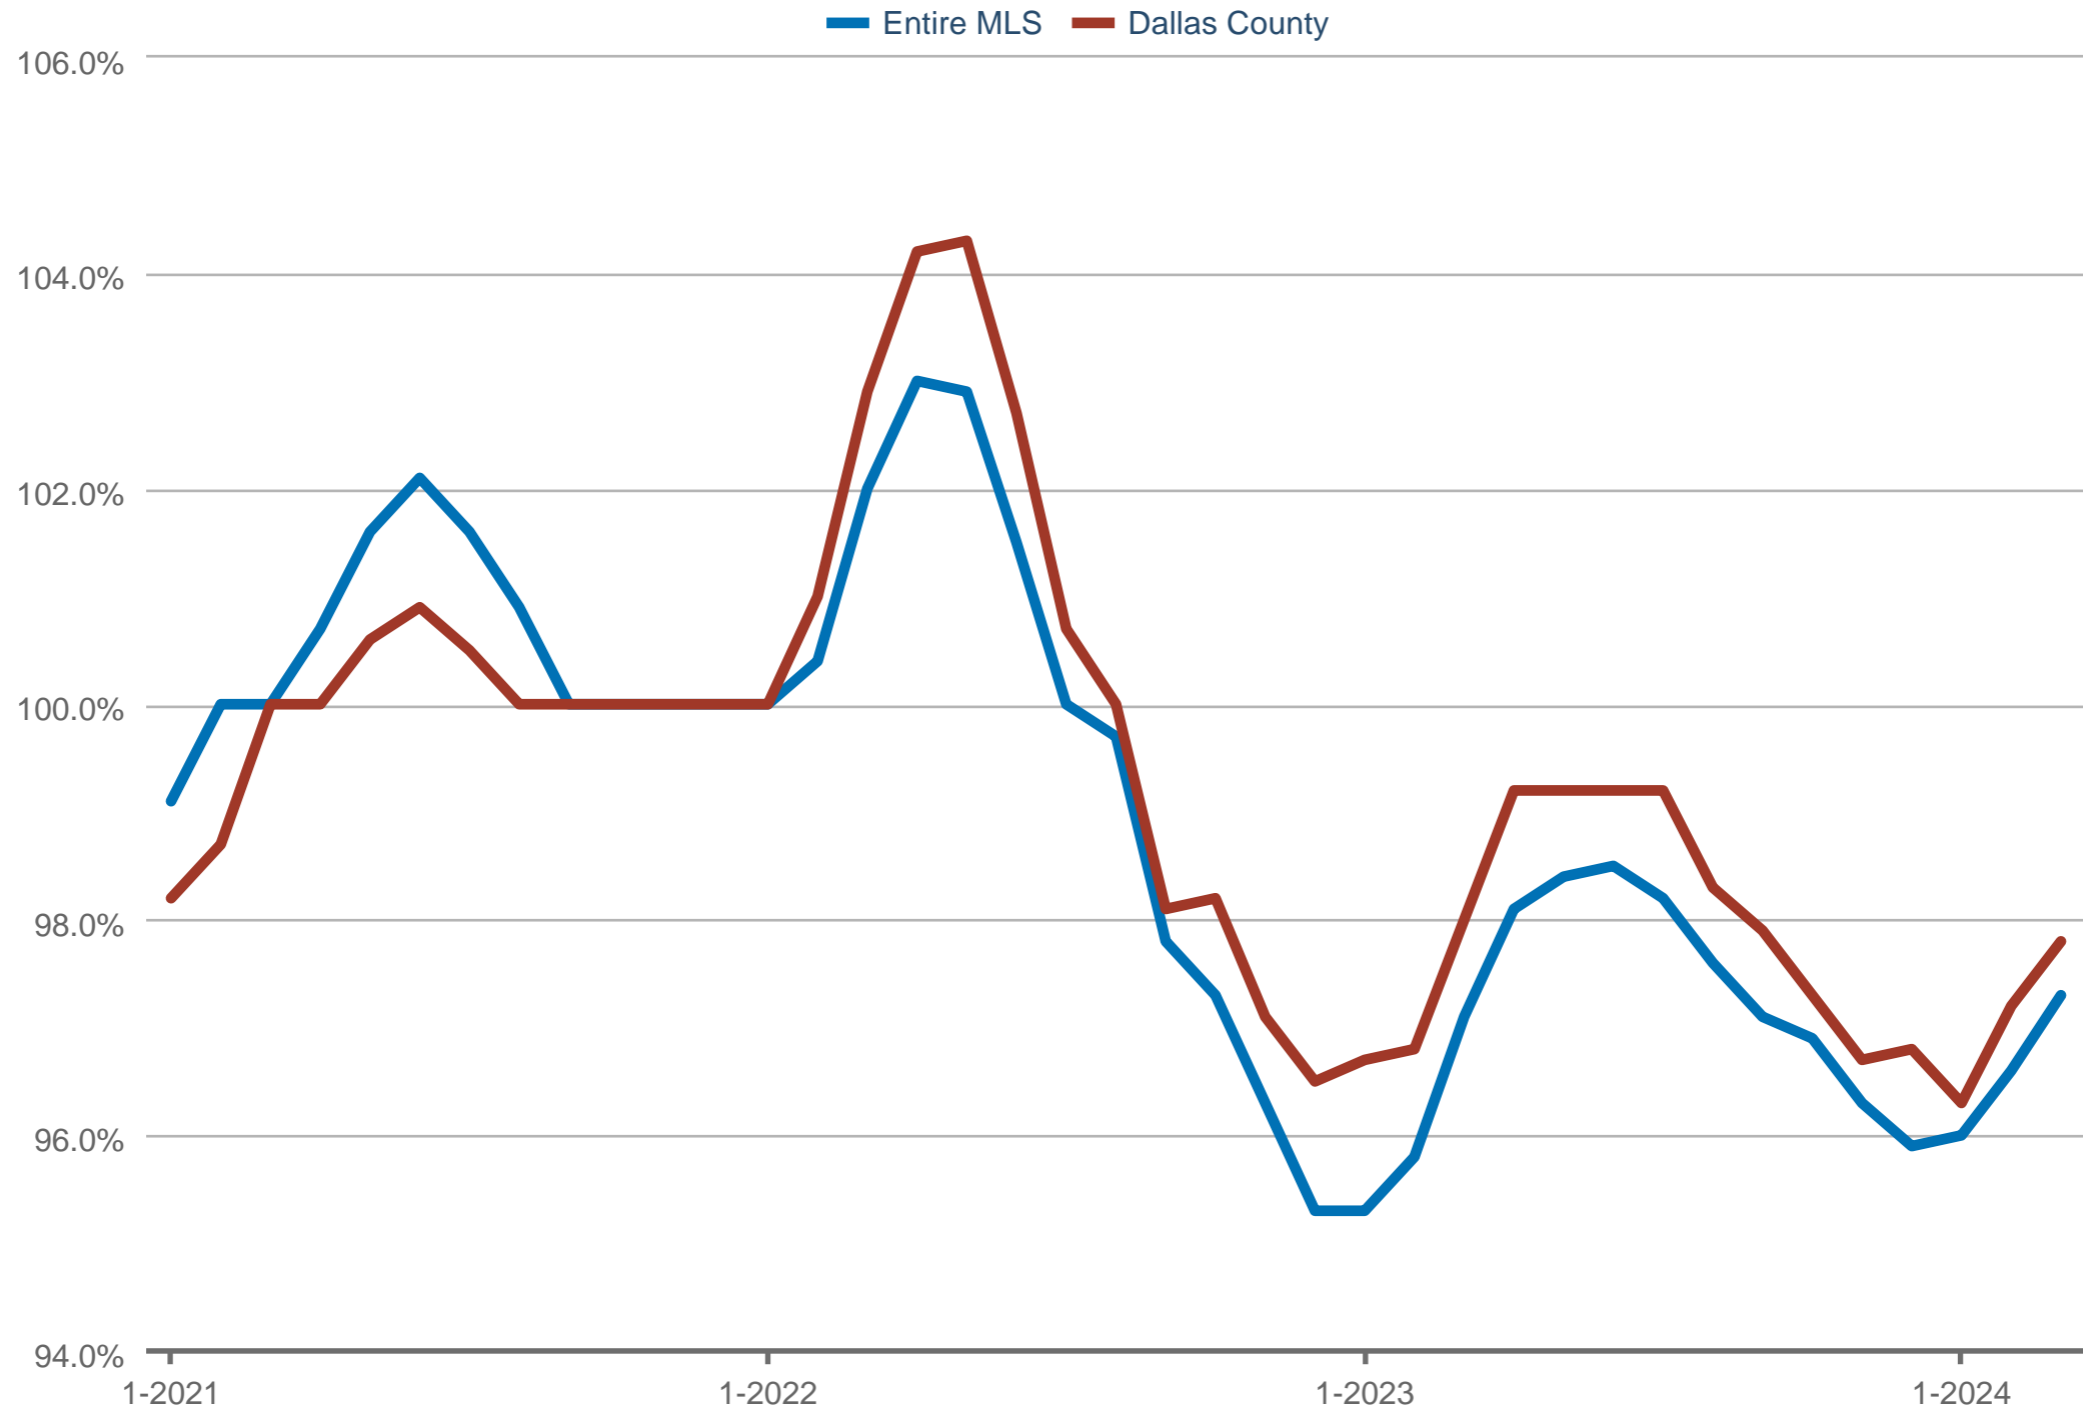

### Median Percent of Original Price

Entire MLS & Dallas County

Each data point is one month of activity. Data is from April 30, 2024.