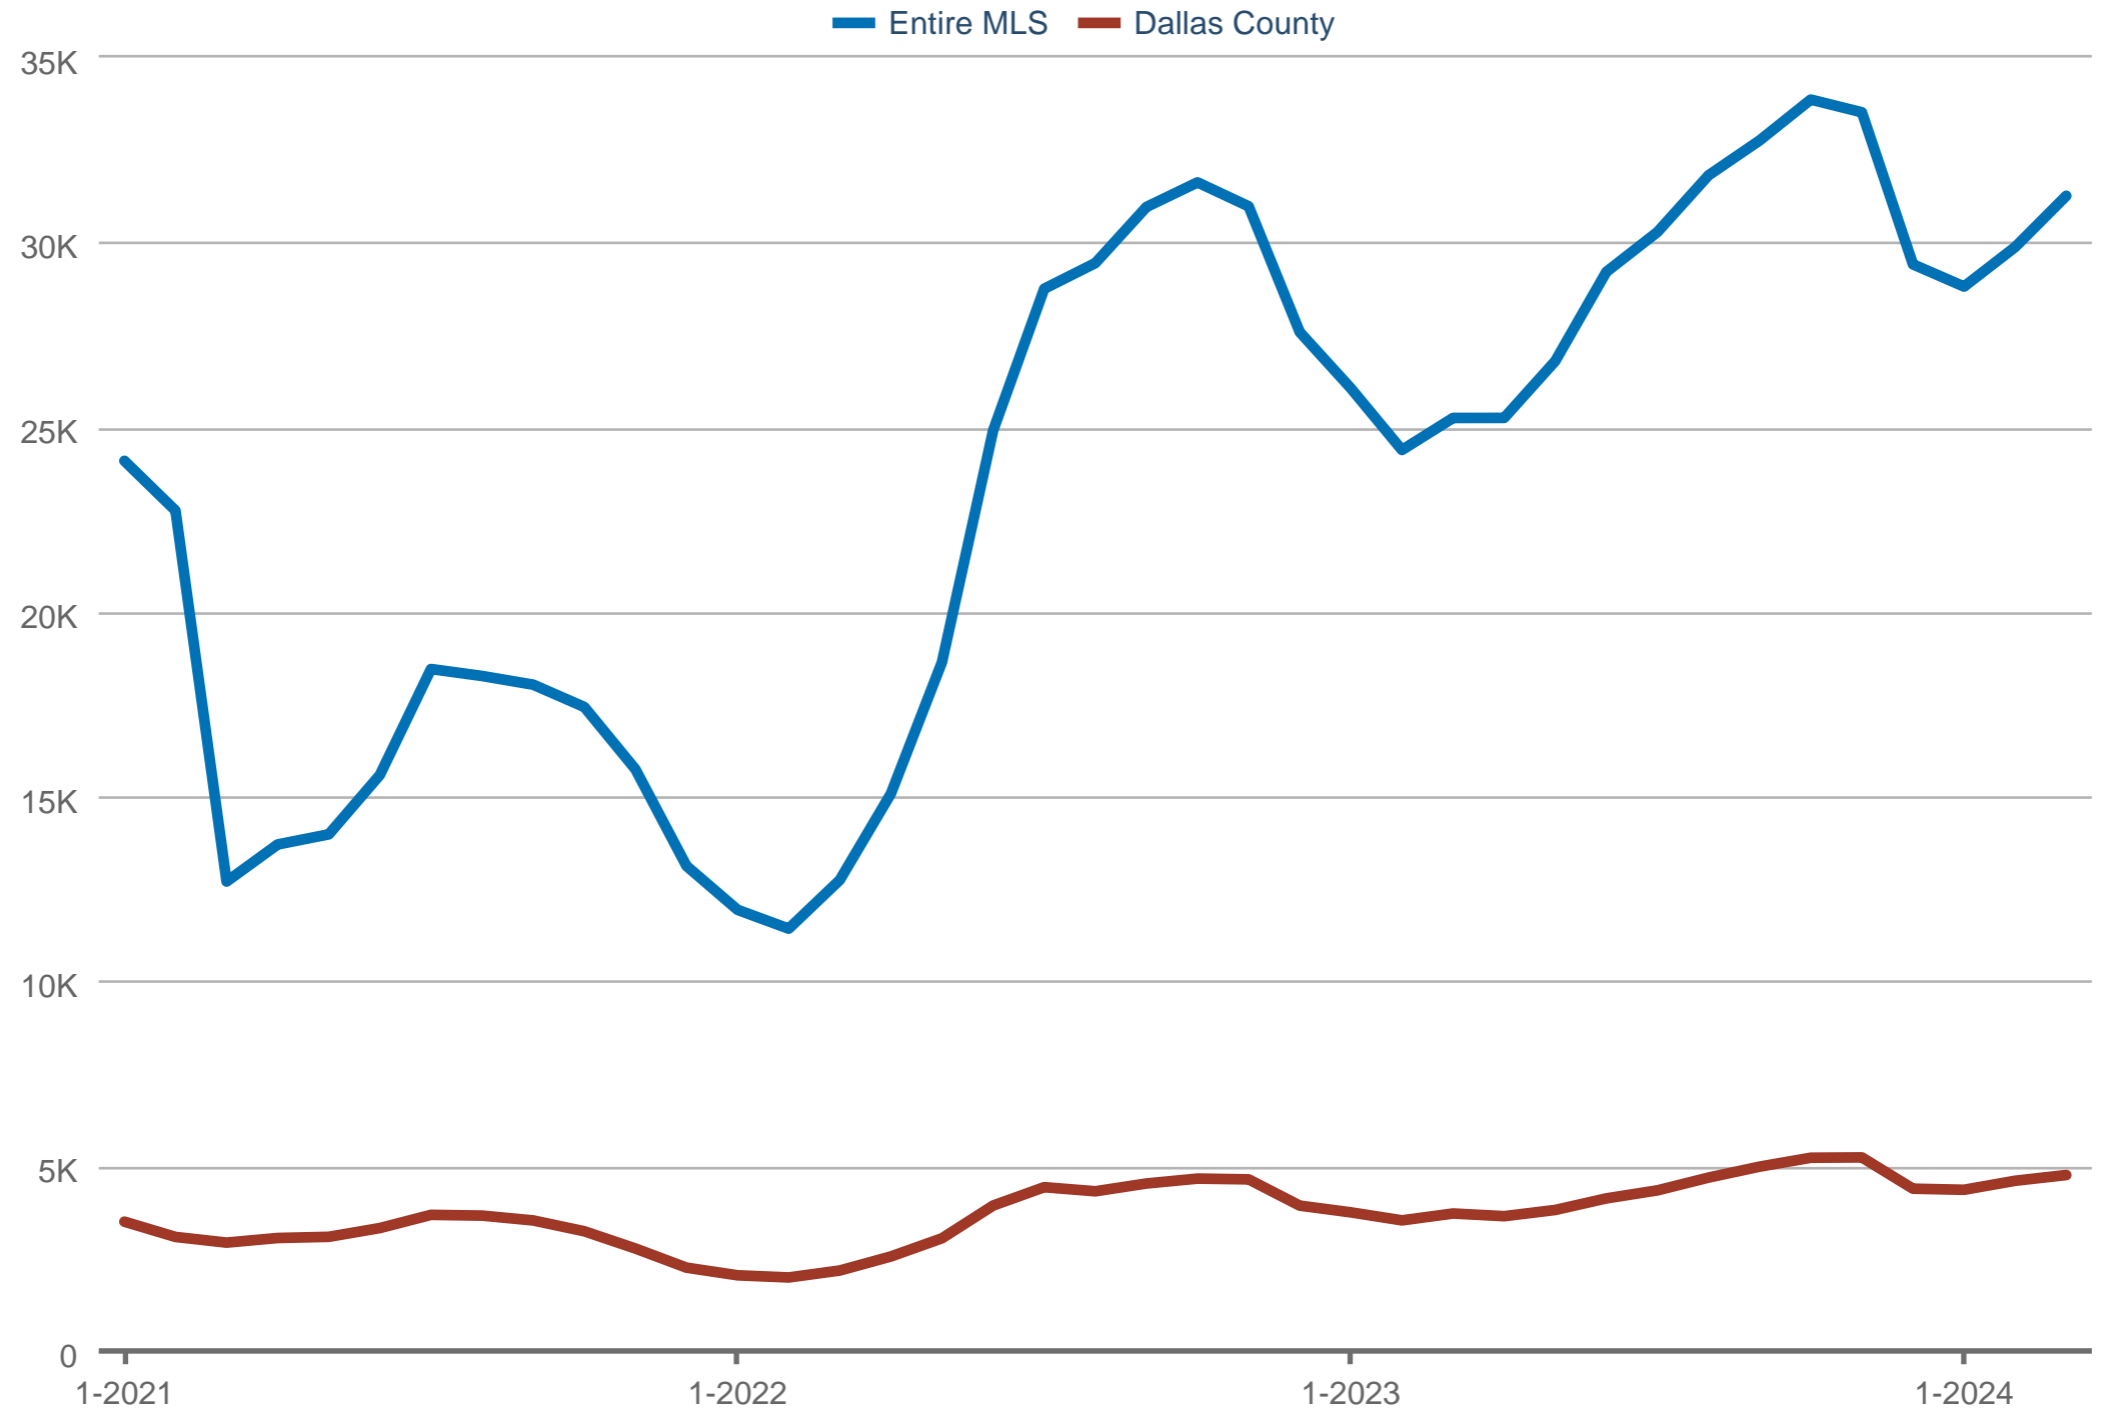

Inventory of Homes for Sale

Entire MLS & Dallas County

Each data point is one month of activity. Data is from April 30, 2024.