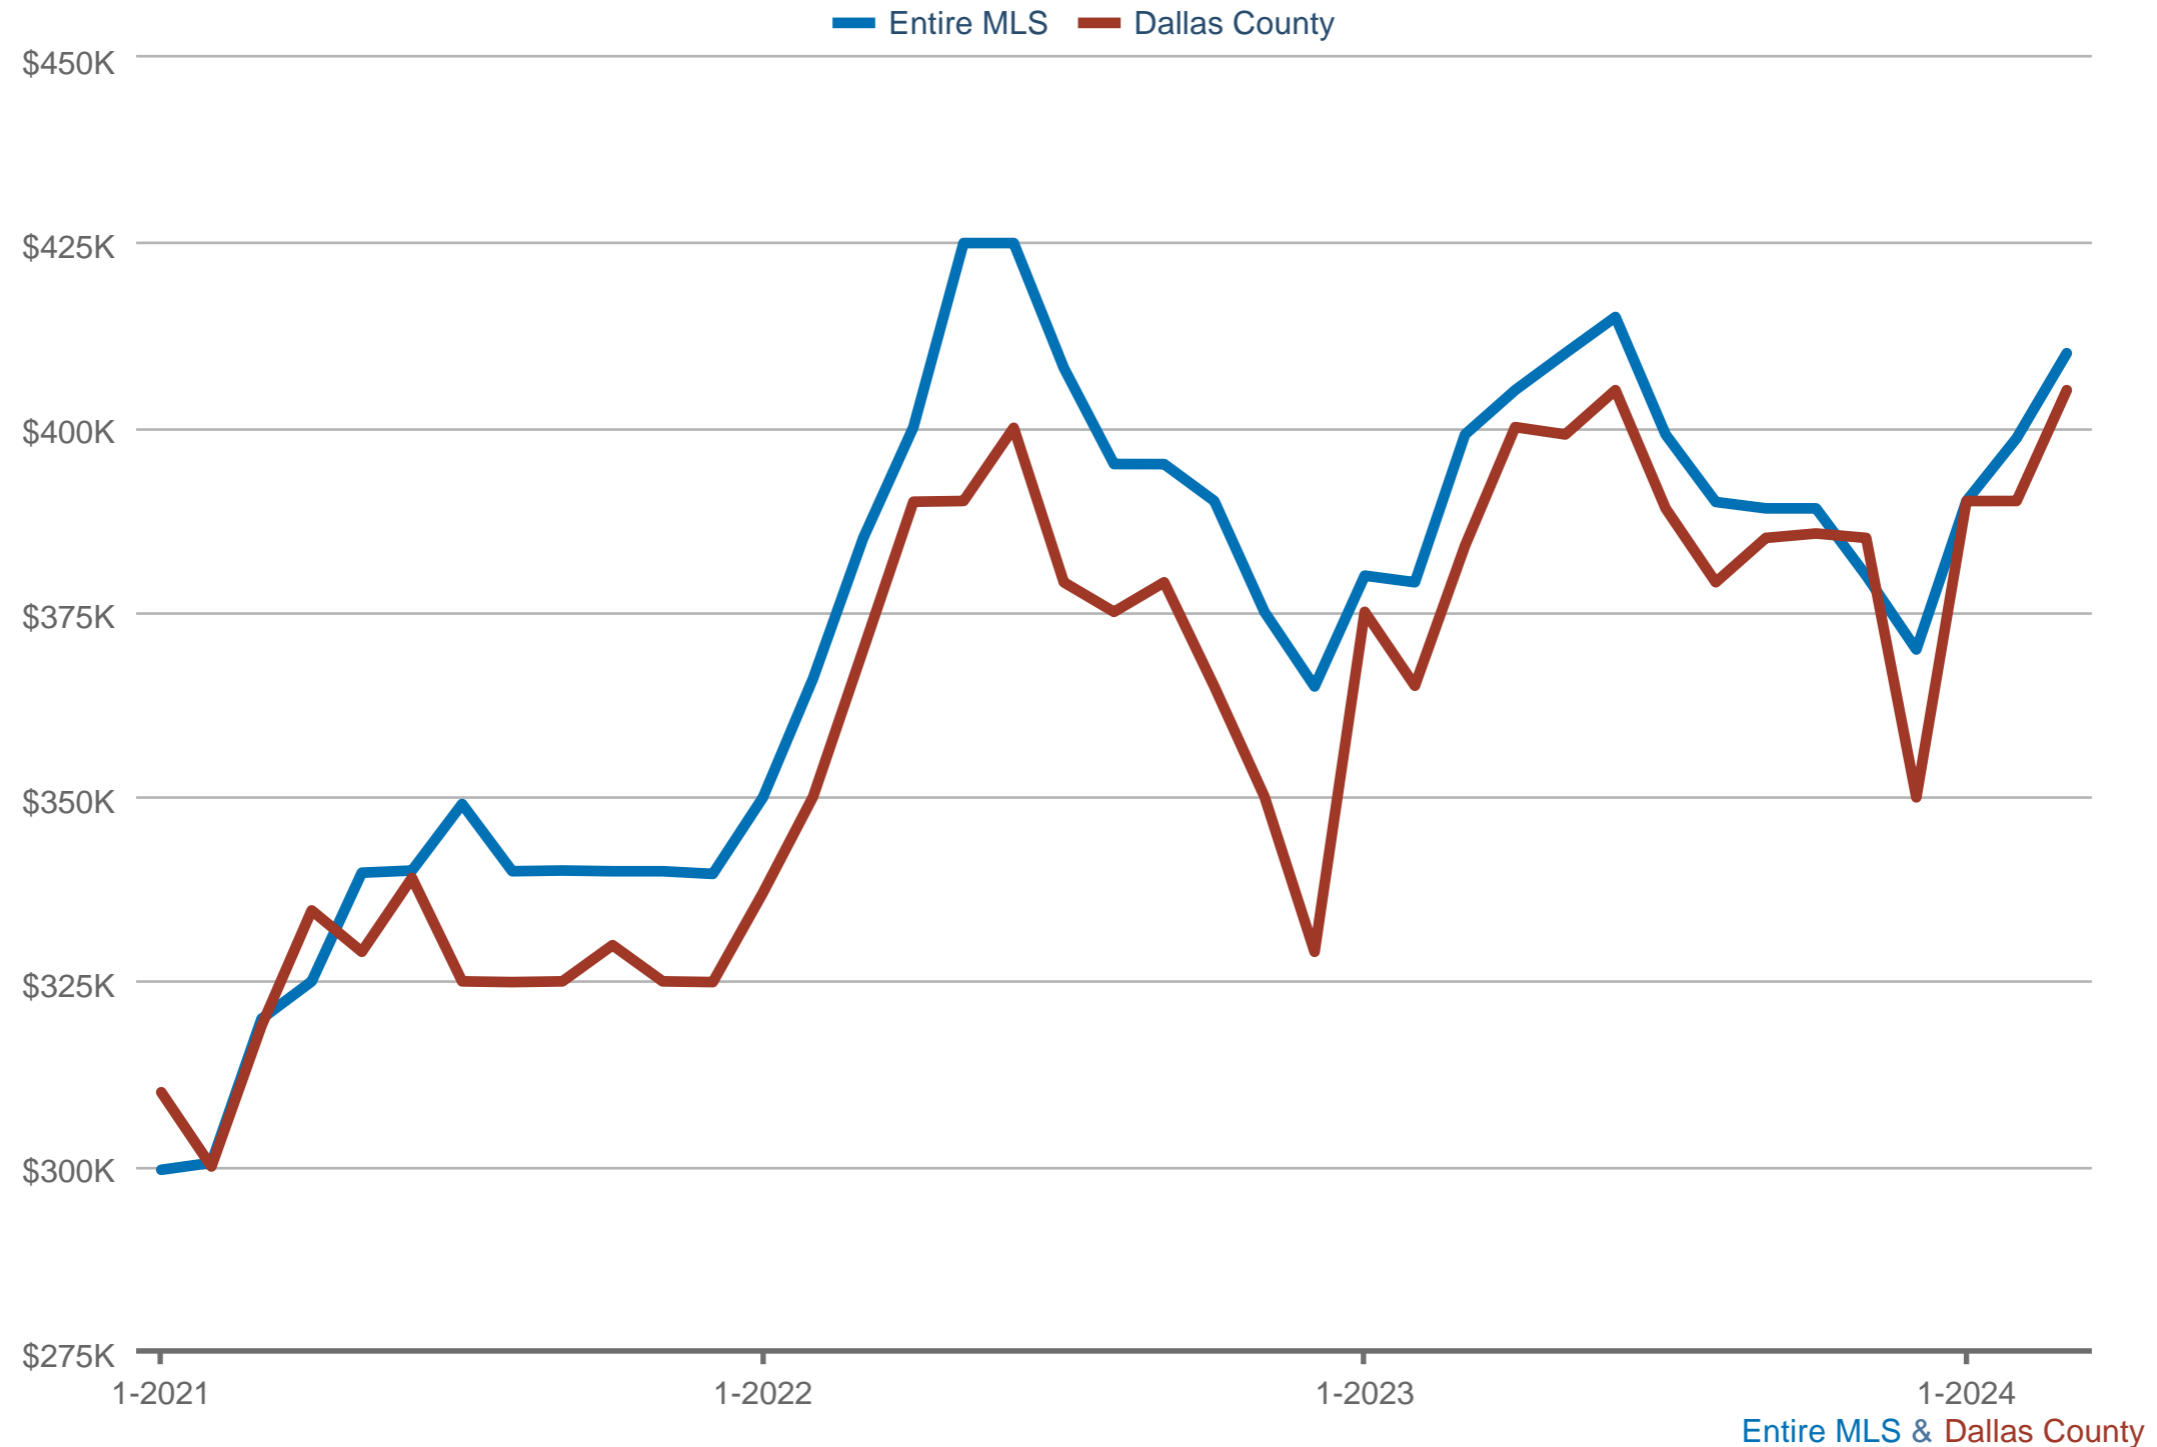

Median Original List Price

Each data point is one month of activity. Data is from April 30, 2024.