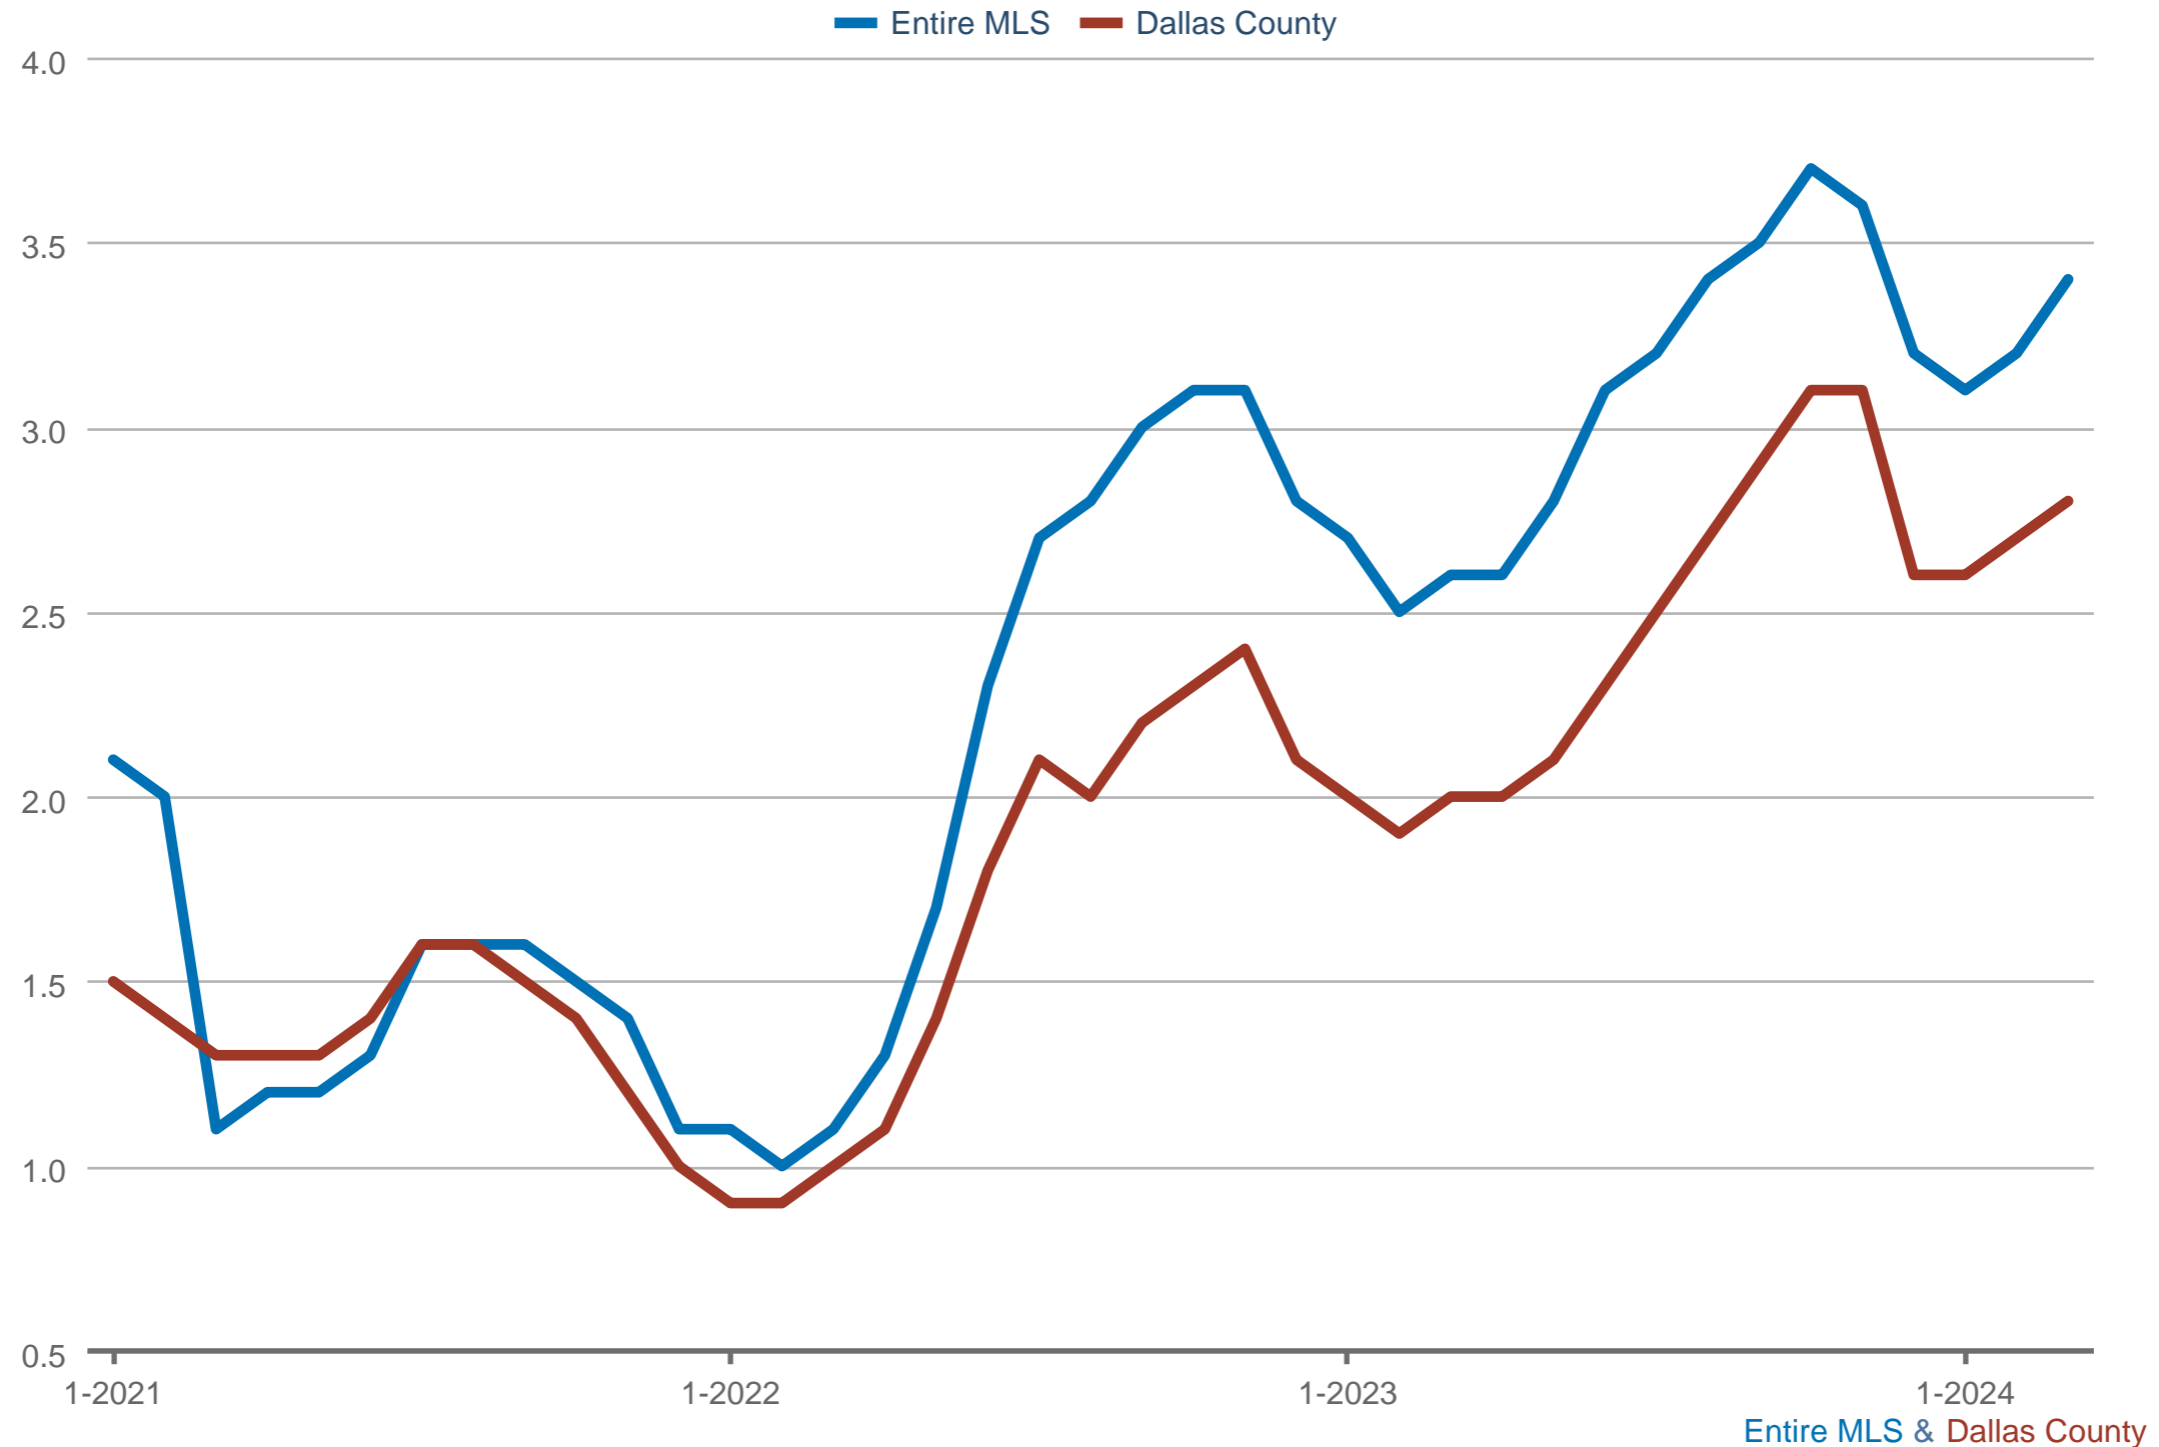

Months Supply of Inventory

Each data point is one month of activity. Data is from April 30, 2024.