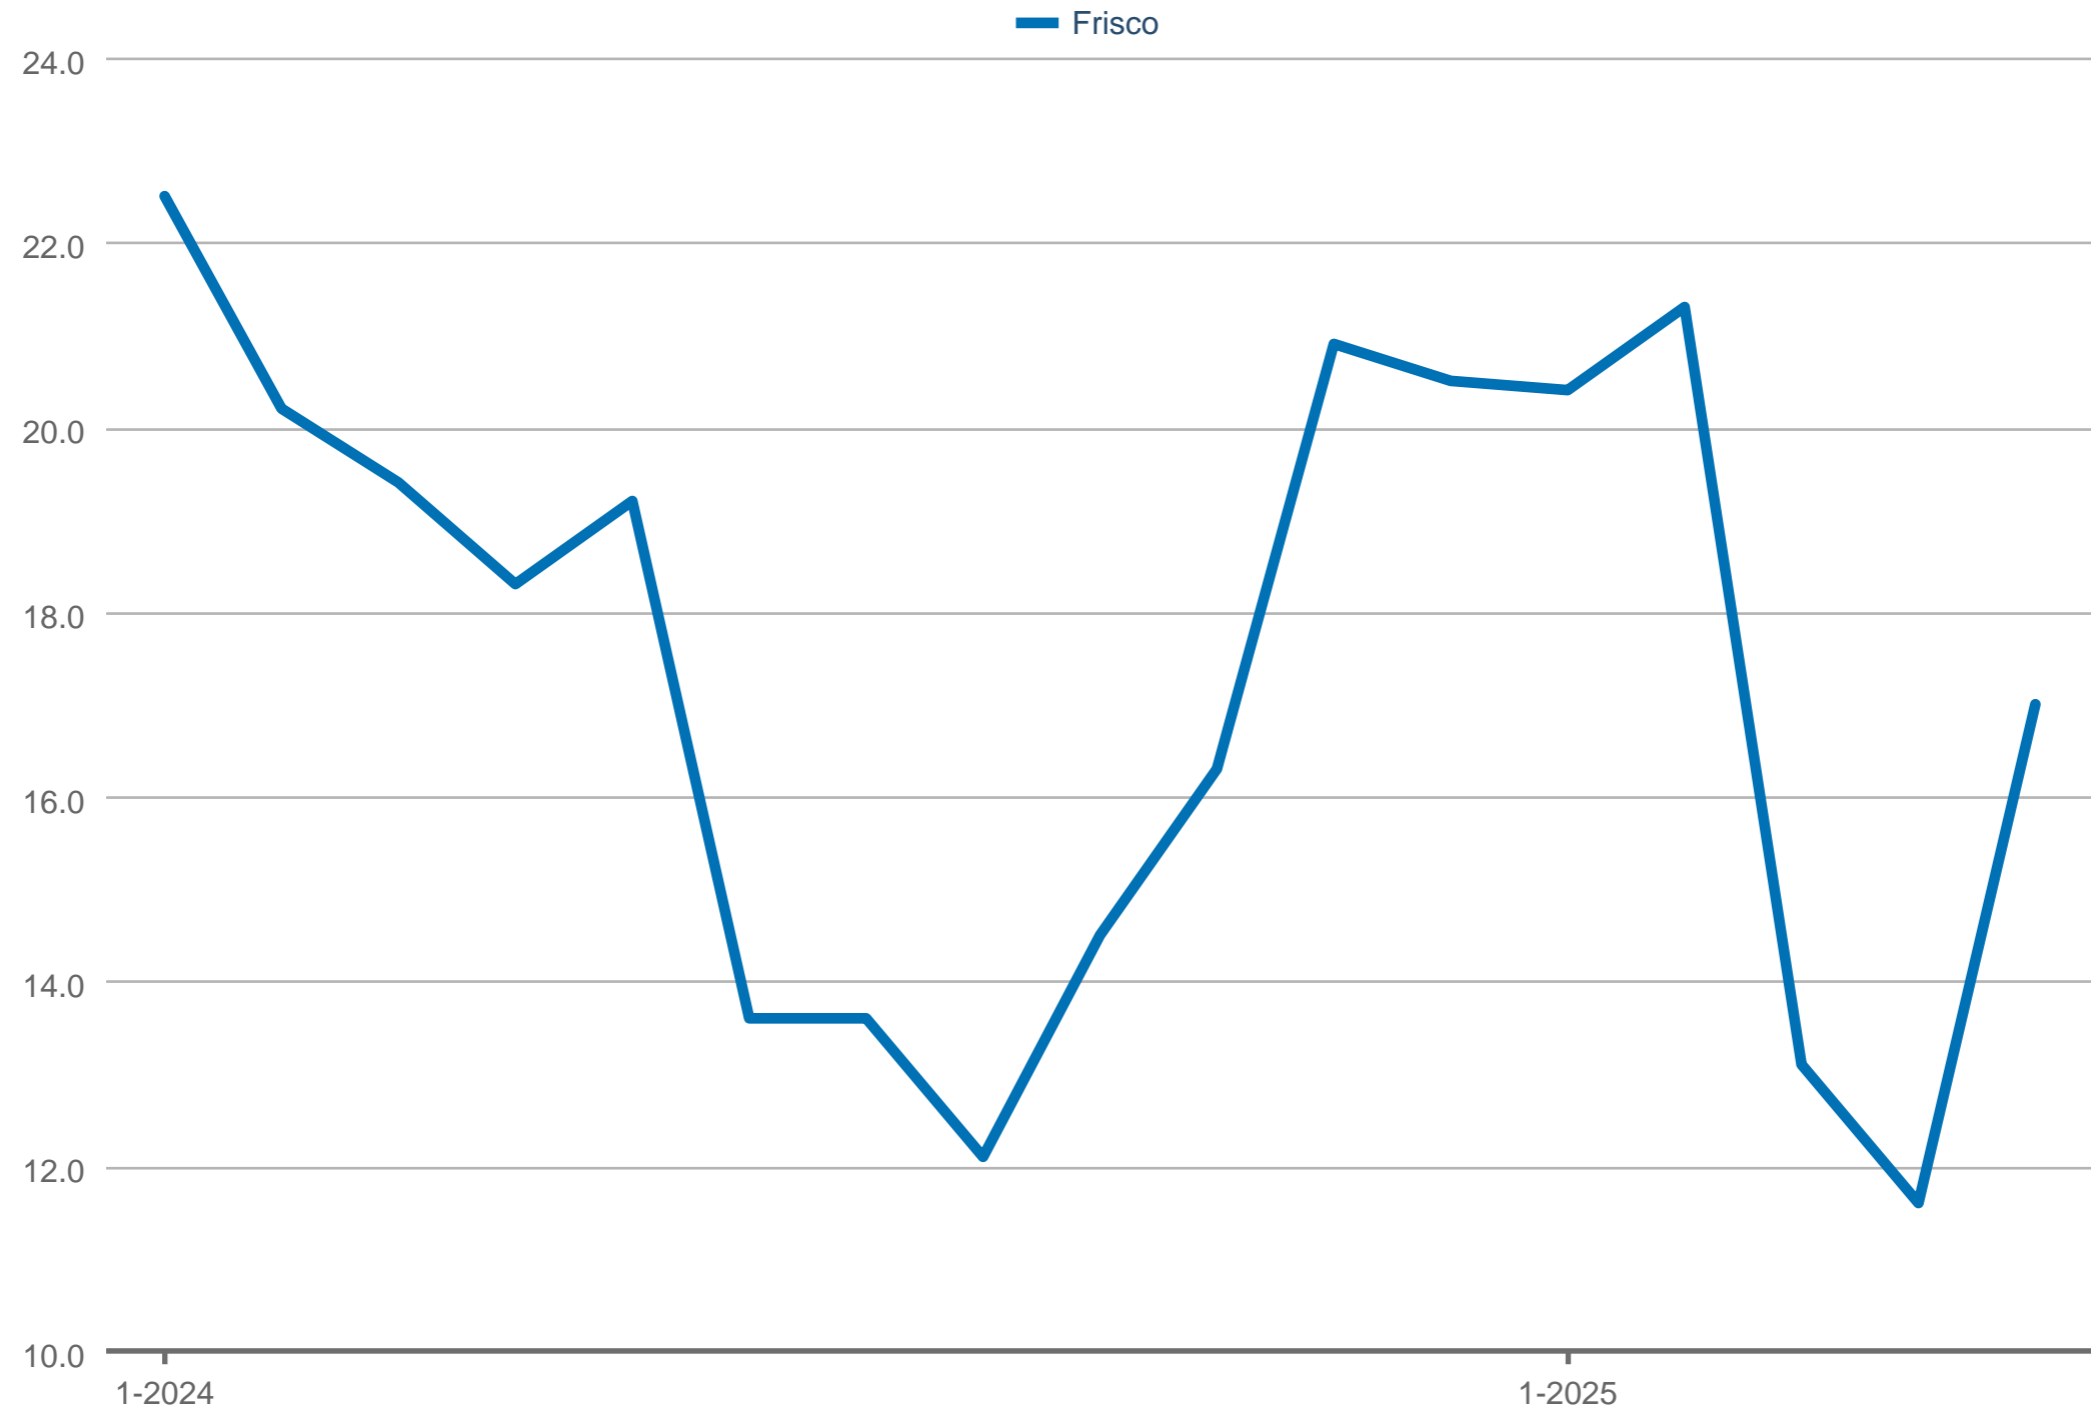

Julie Kistler
KistlerGroup

Office: 945-887-6636
julie@kistlergroup.com

Average Showings to Pending

Frisco: Resale, Residential

Each data point is one month of activity. Data is from June 2, 2025.

All data from NTRIS. Data deemed reliable, but not guaranteed. NTRIS Trends © 2026 ShowingTime Plus, LLC.