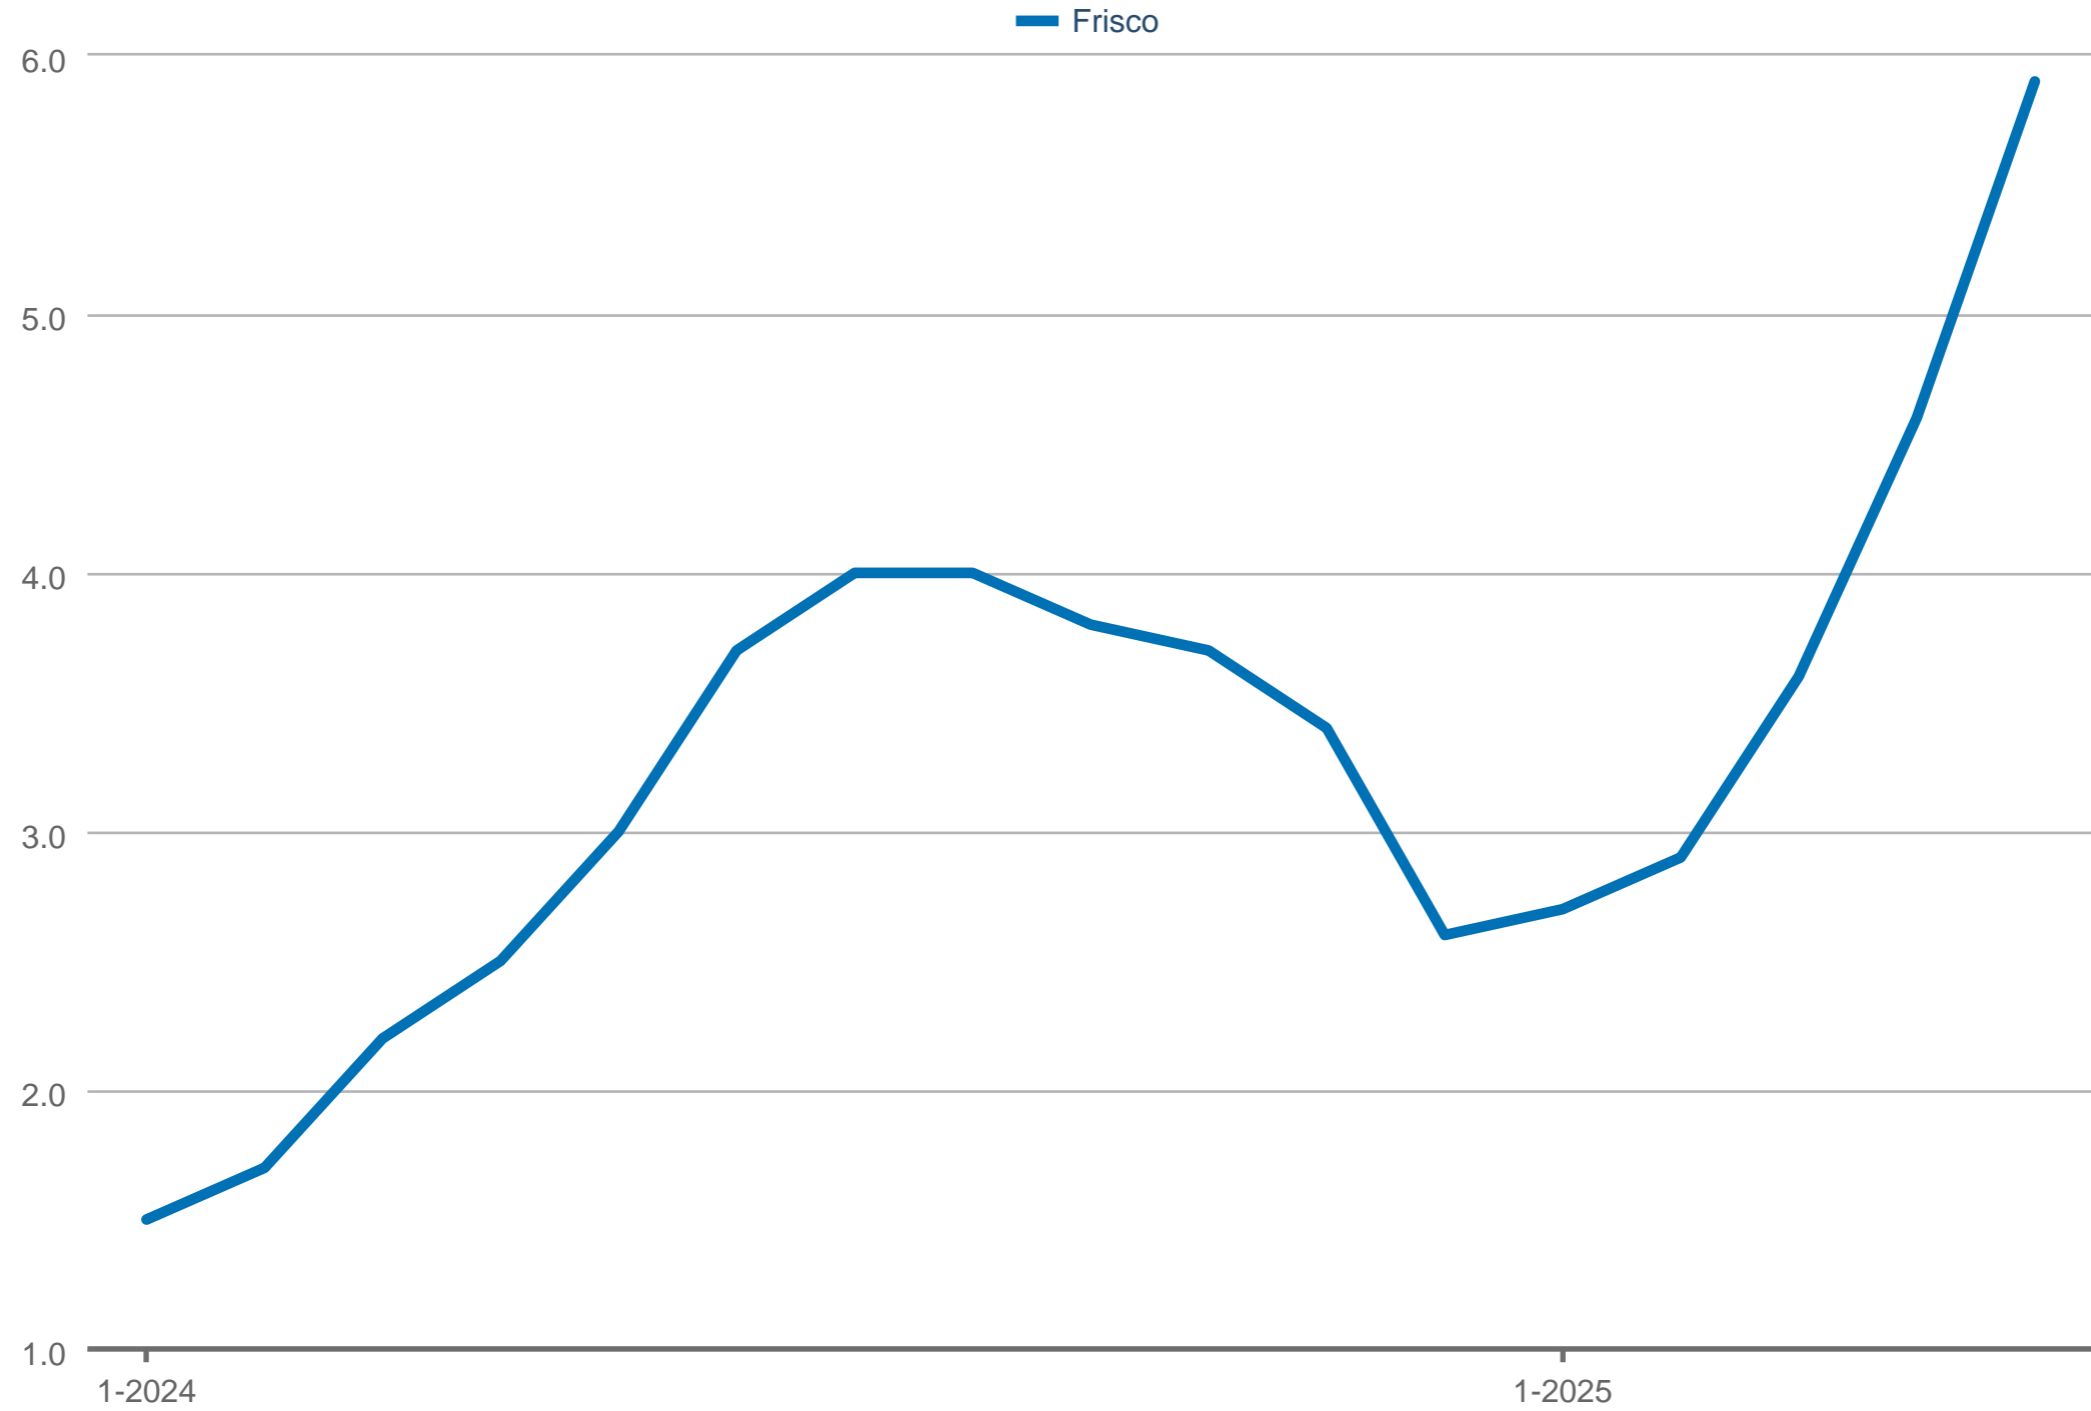

### Months Supply of Inventory

Frisco: Resale, Residential

Each data point is one month of activity. Data is from June 2, 2025.

All data from NTREIS. Data deemed reliable, but not guaranteed. NTREIS Trends © 2026 ShowingTime Plus, LLC.