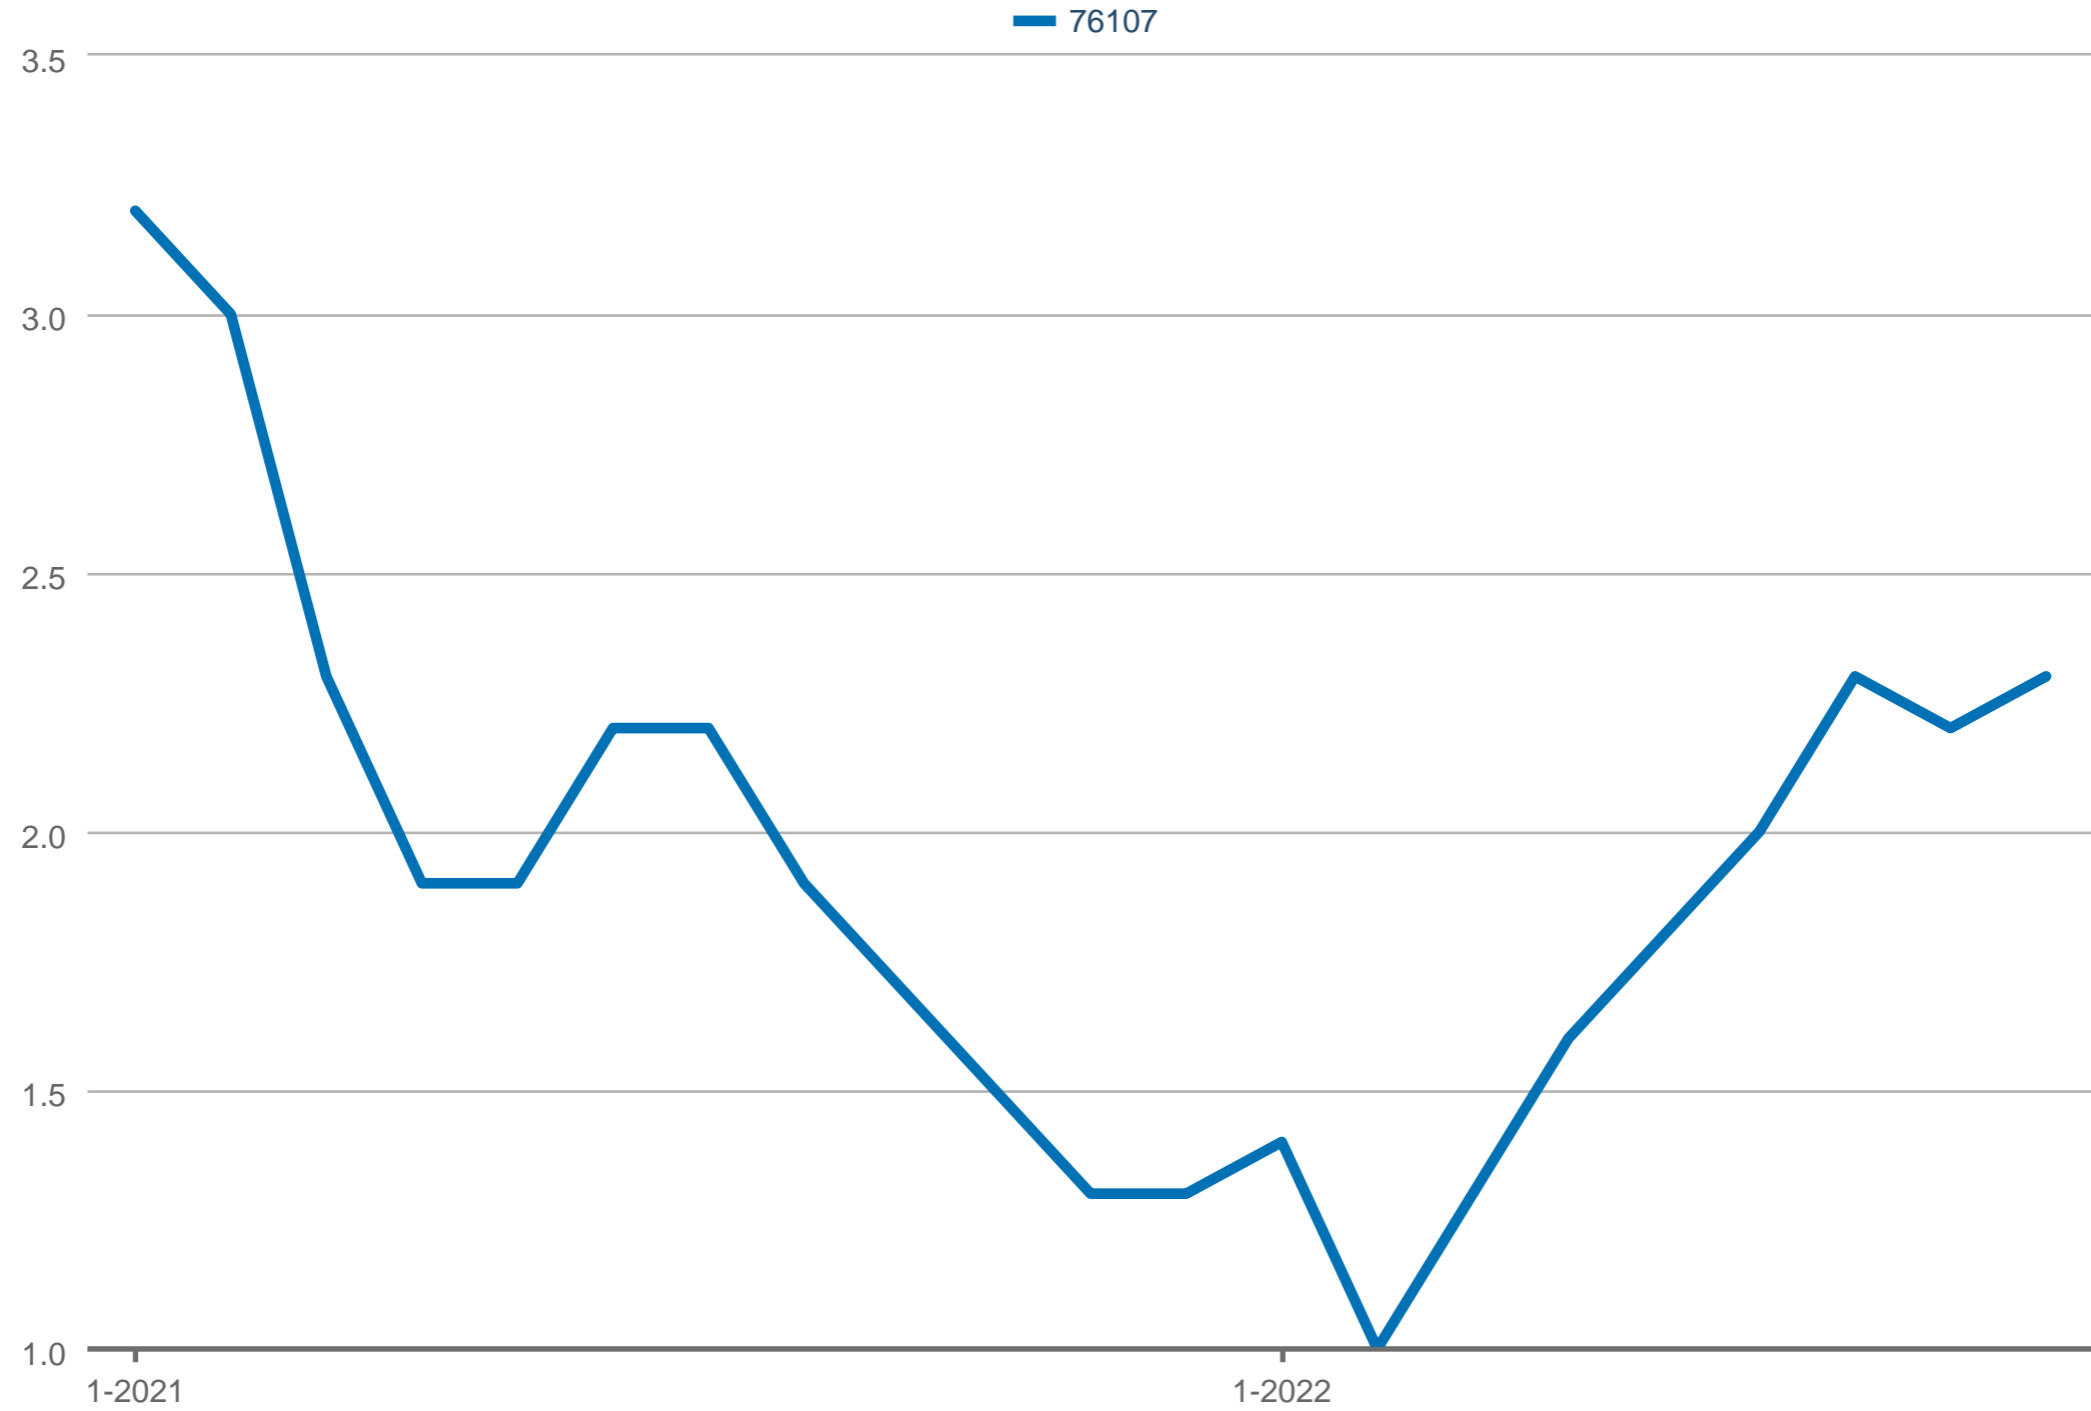

Steve Berry
Williams Trew Real Estate

Office: 817-732-8400
Cell: 817-371-5585
steve.berry@williamstrew.com

Months Supply of Inventory

76107

Each data point is one month of activity. Data is from October 4, 2022.