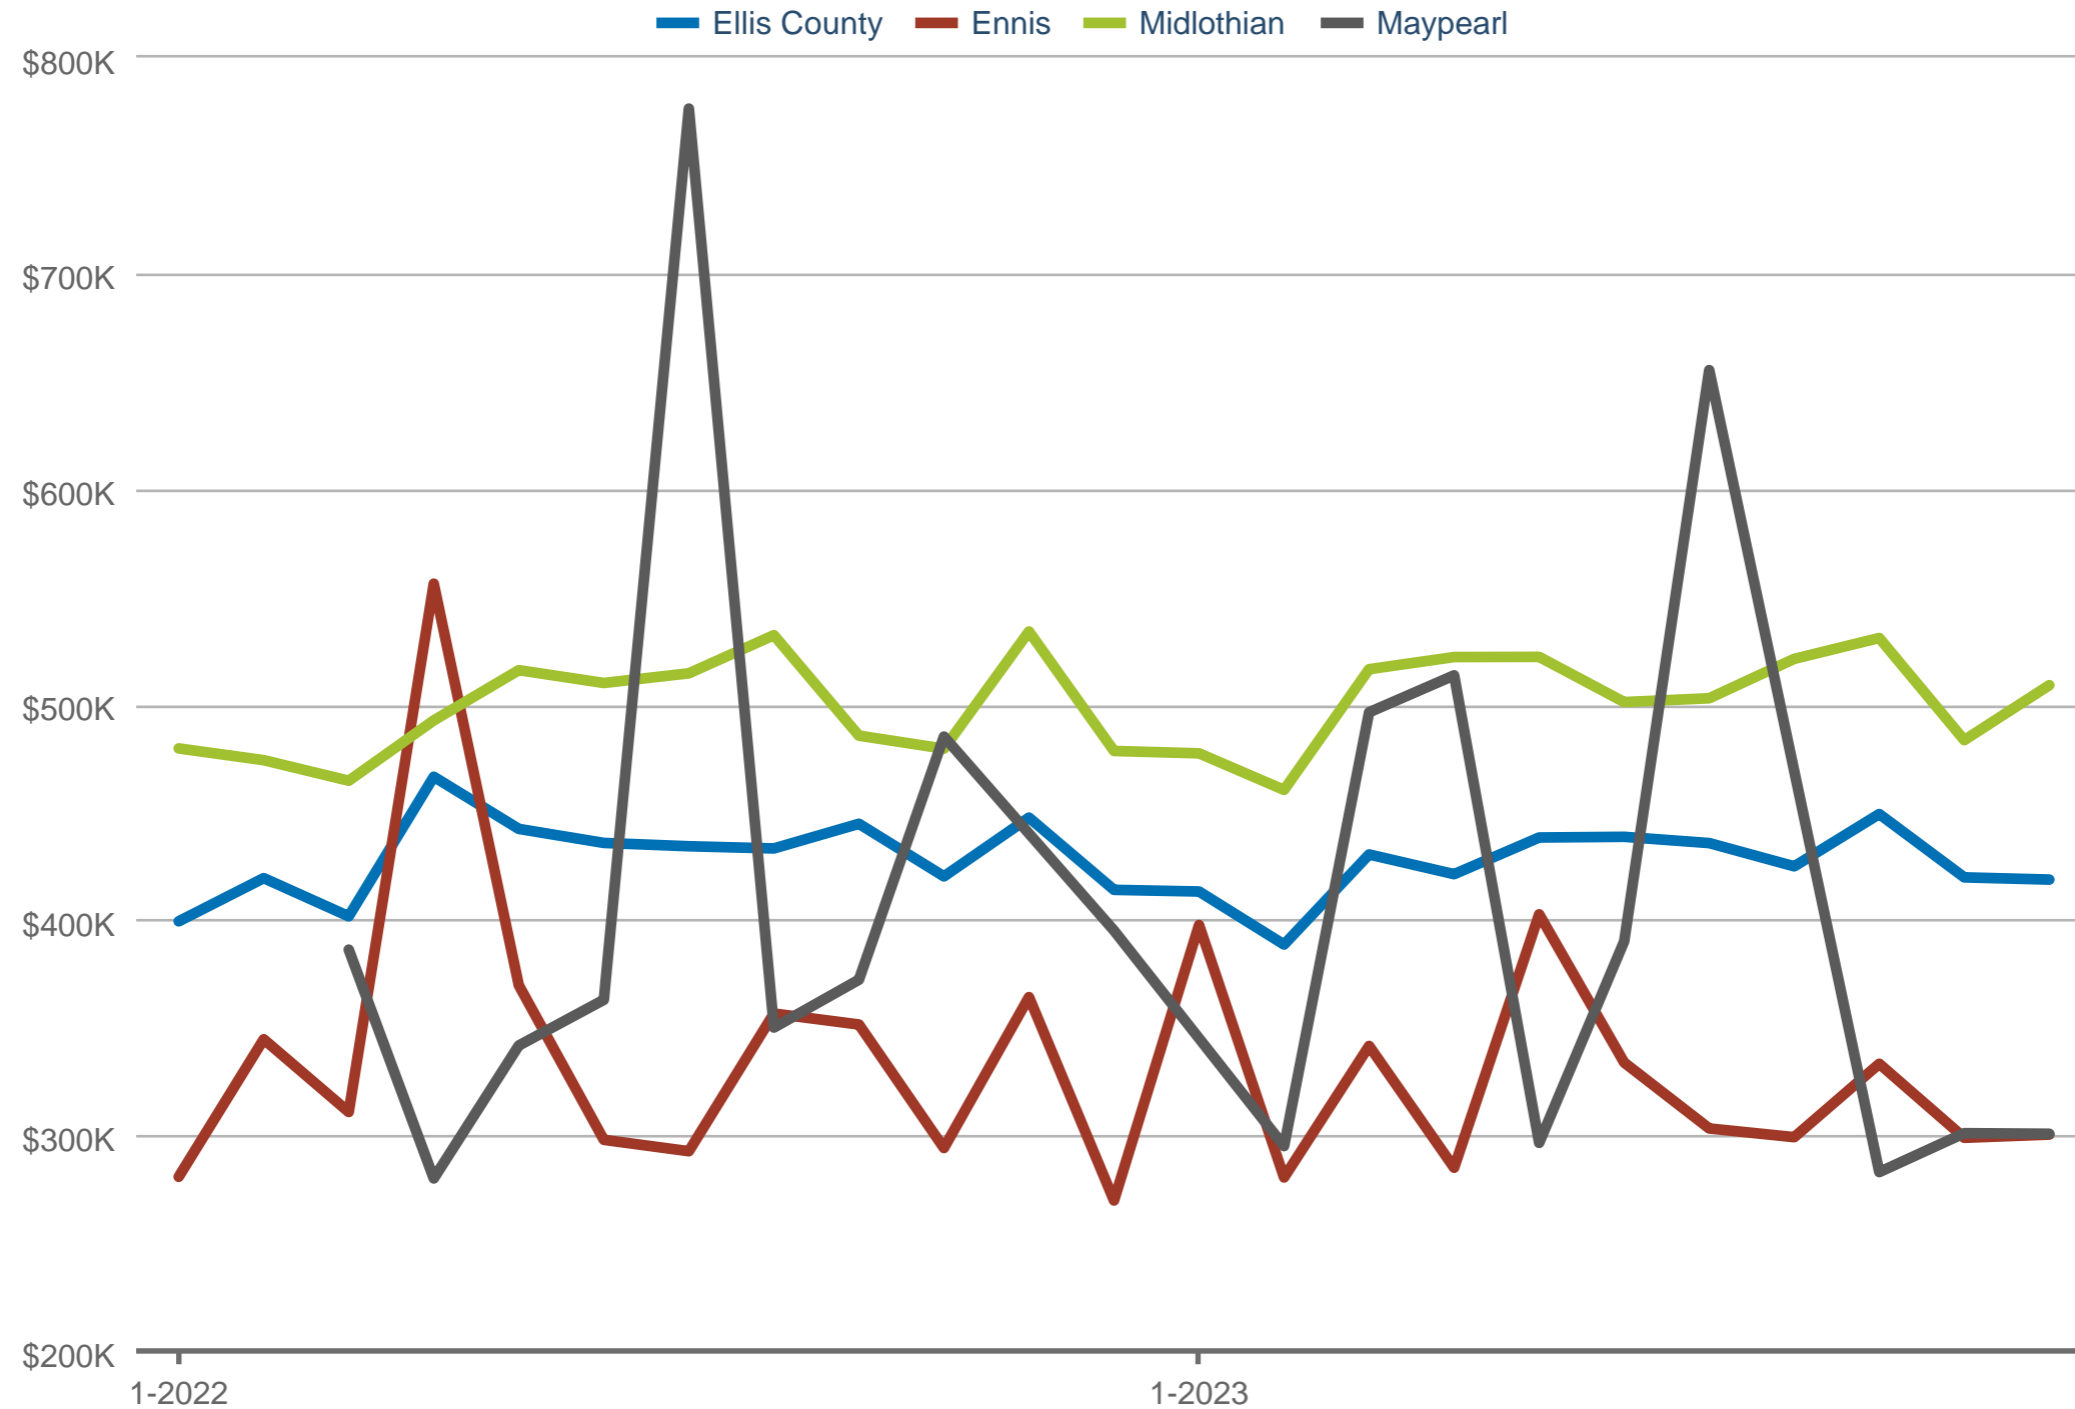

Average Sales Price

Ellis County & Ennis & Midlothian & Maypearl

Each data point is one month of activity. Data is from December 17, 2023.