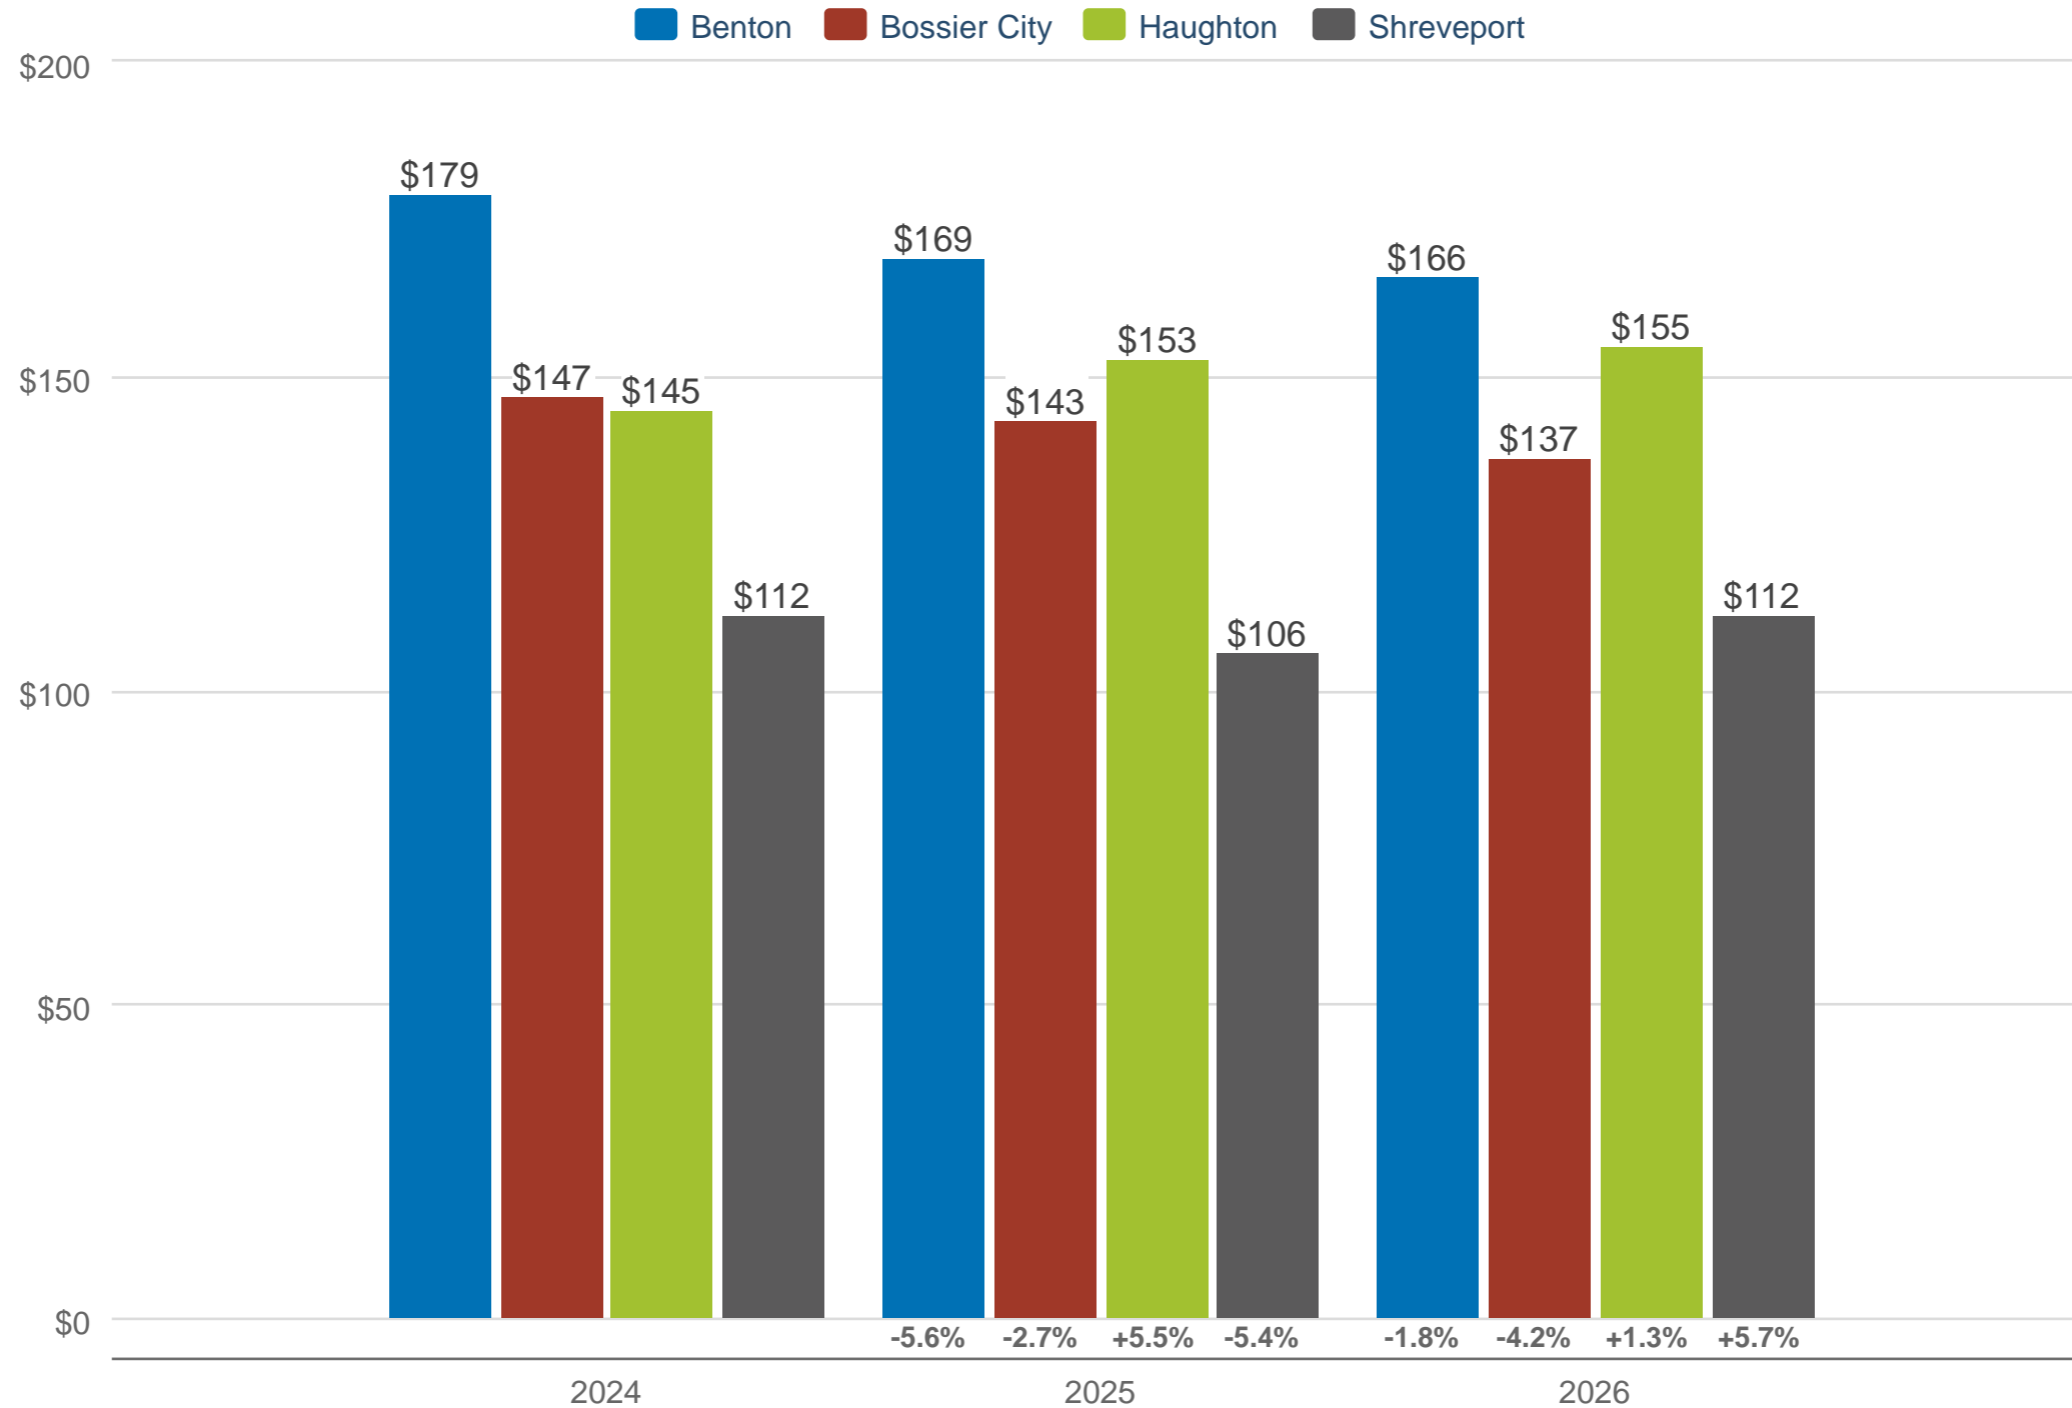

## May Median Price Per Square Foot

Benton & Bossier City & Haughton & Shreveport

Each point is actual monthly data. Data is from June 18, 2026.