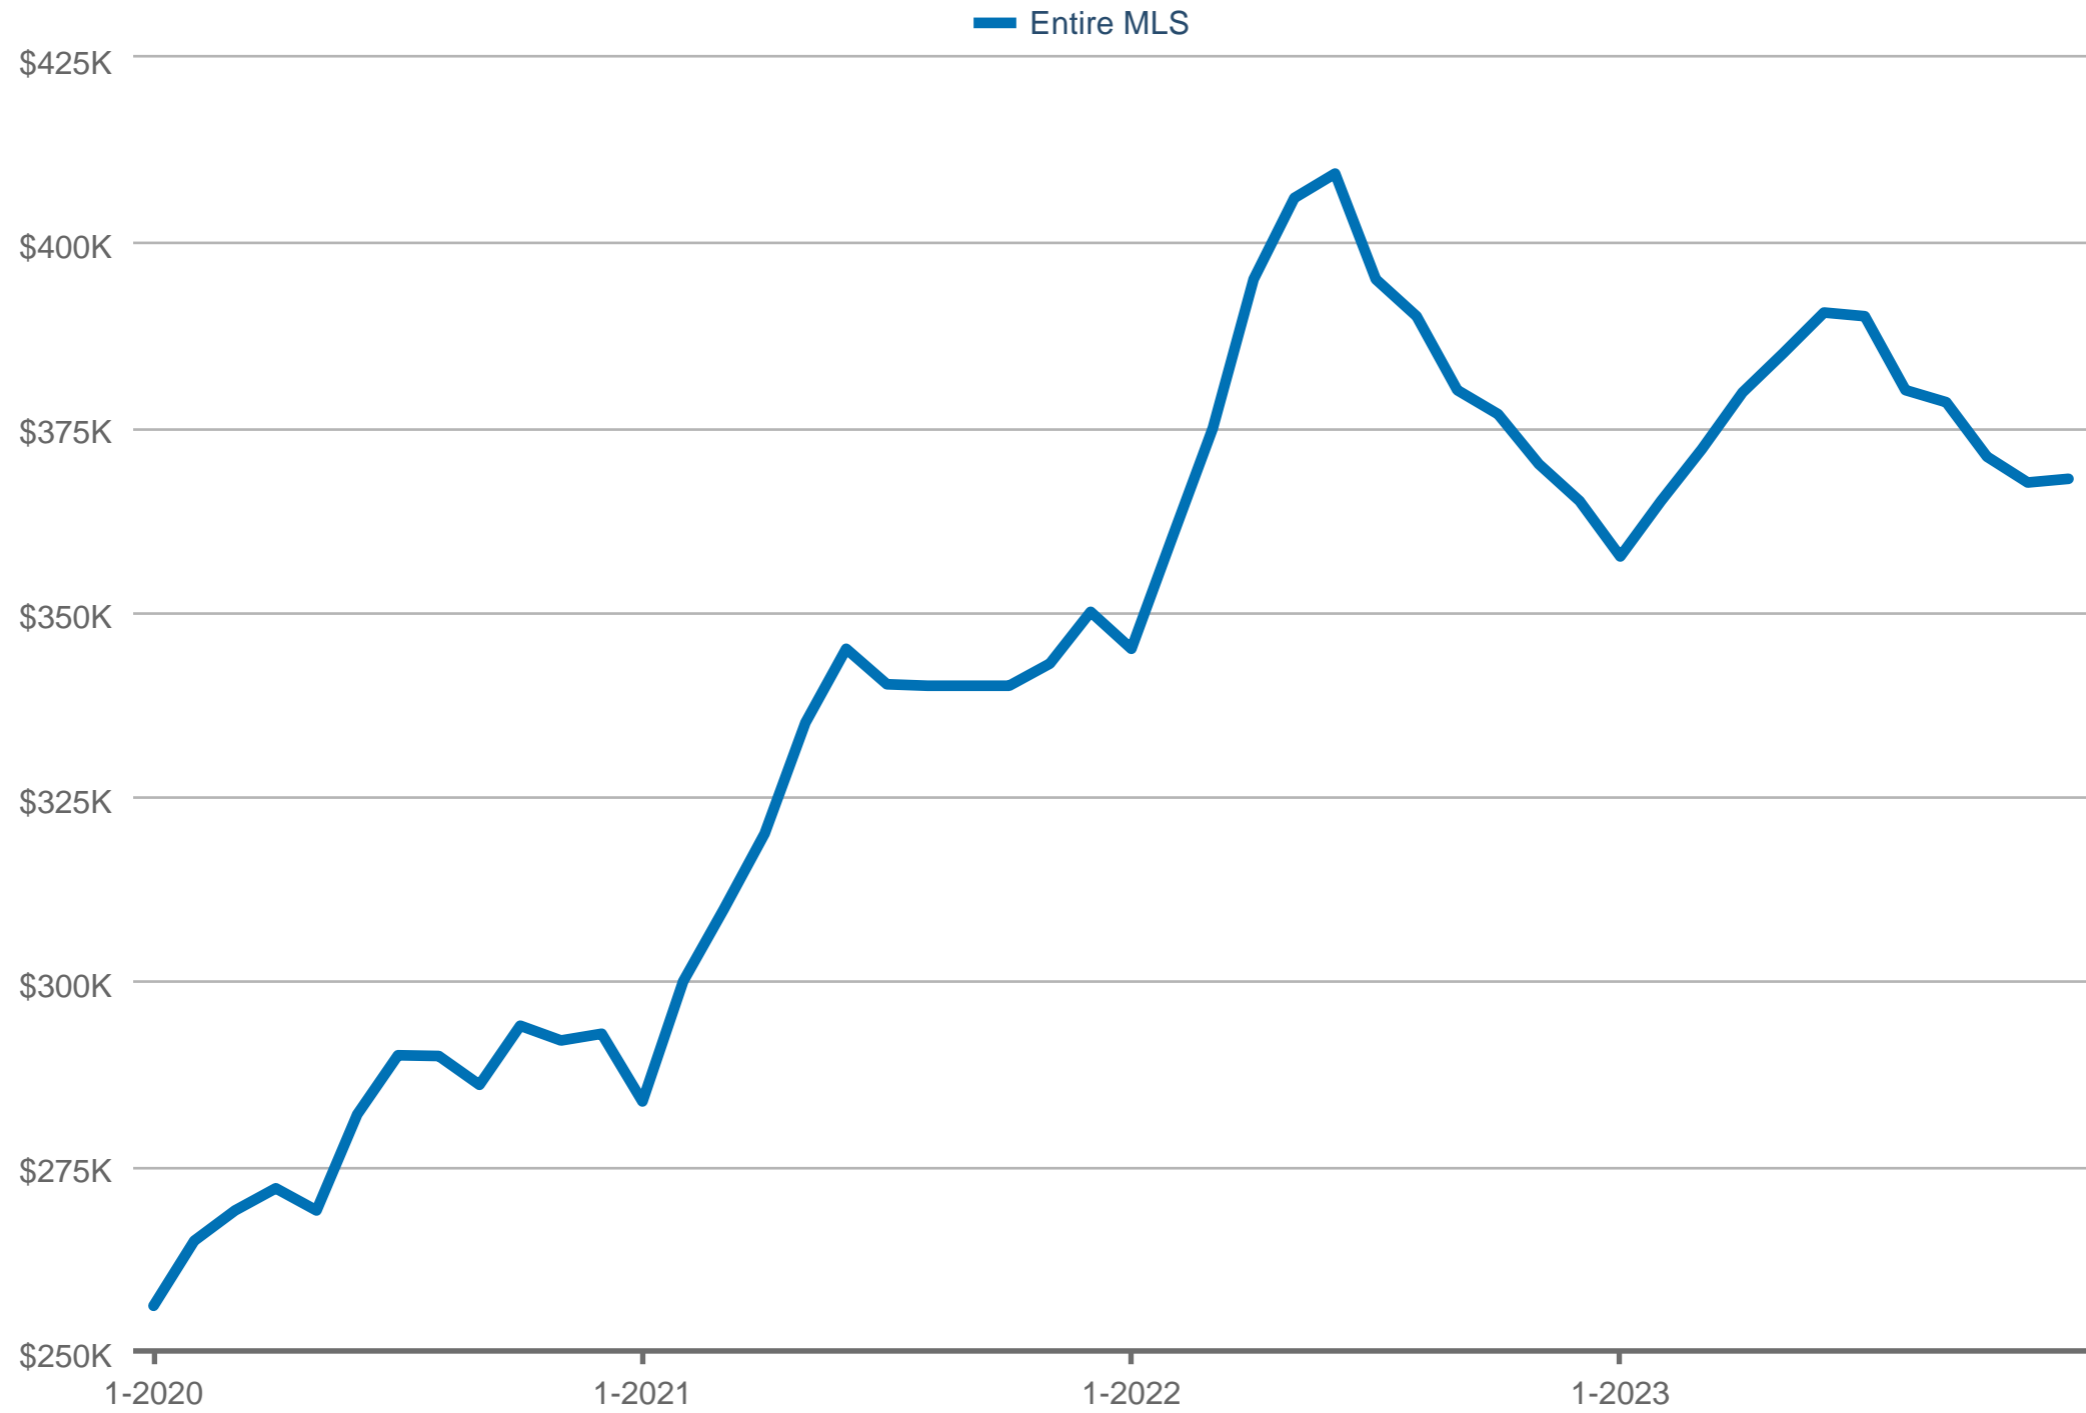

### Median Sales Price

Entire MLS: Single-Family

Each data point is one month of activity. Data is from January 2, 2024.

All data from NTREIS. Data deemed reliable, but not guaranteed. NTREIS Trends © 2024 ShowingTime.