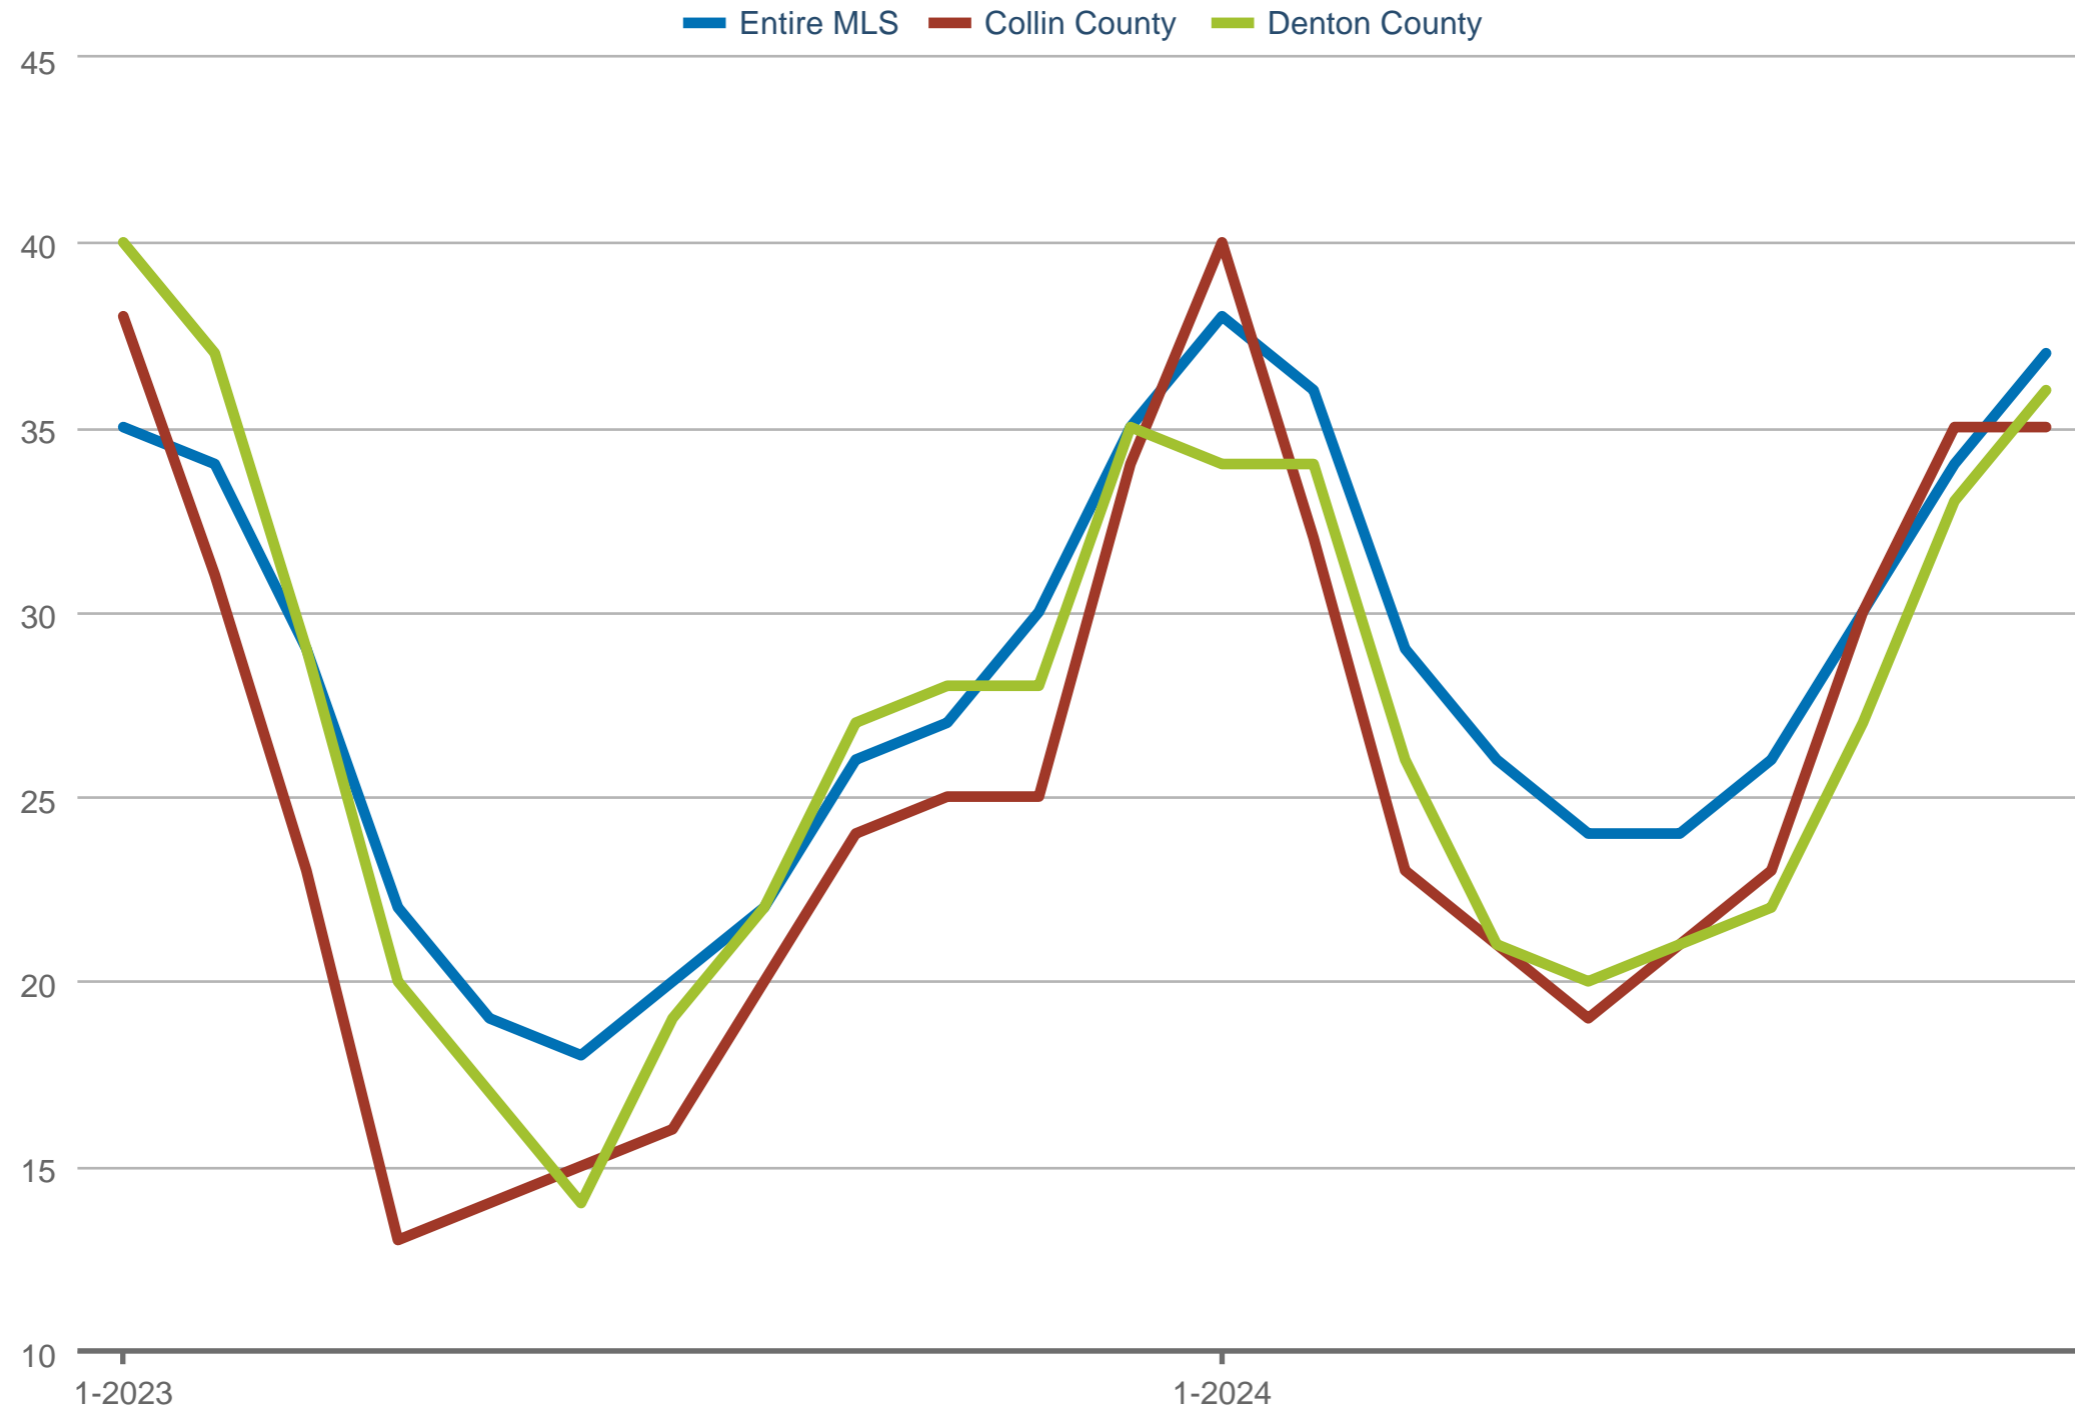

### Median Days on Market

Entire MLS & Collin County & Denton County

Each data point is one month of activity. Data is from November 30, 2024.