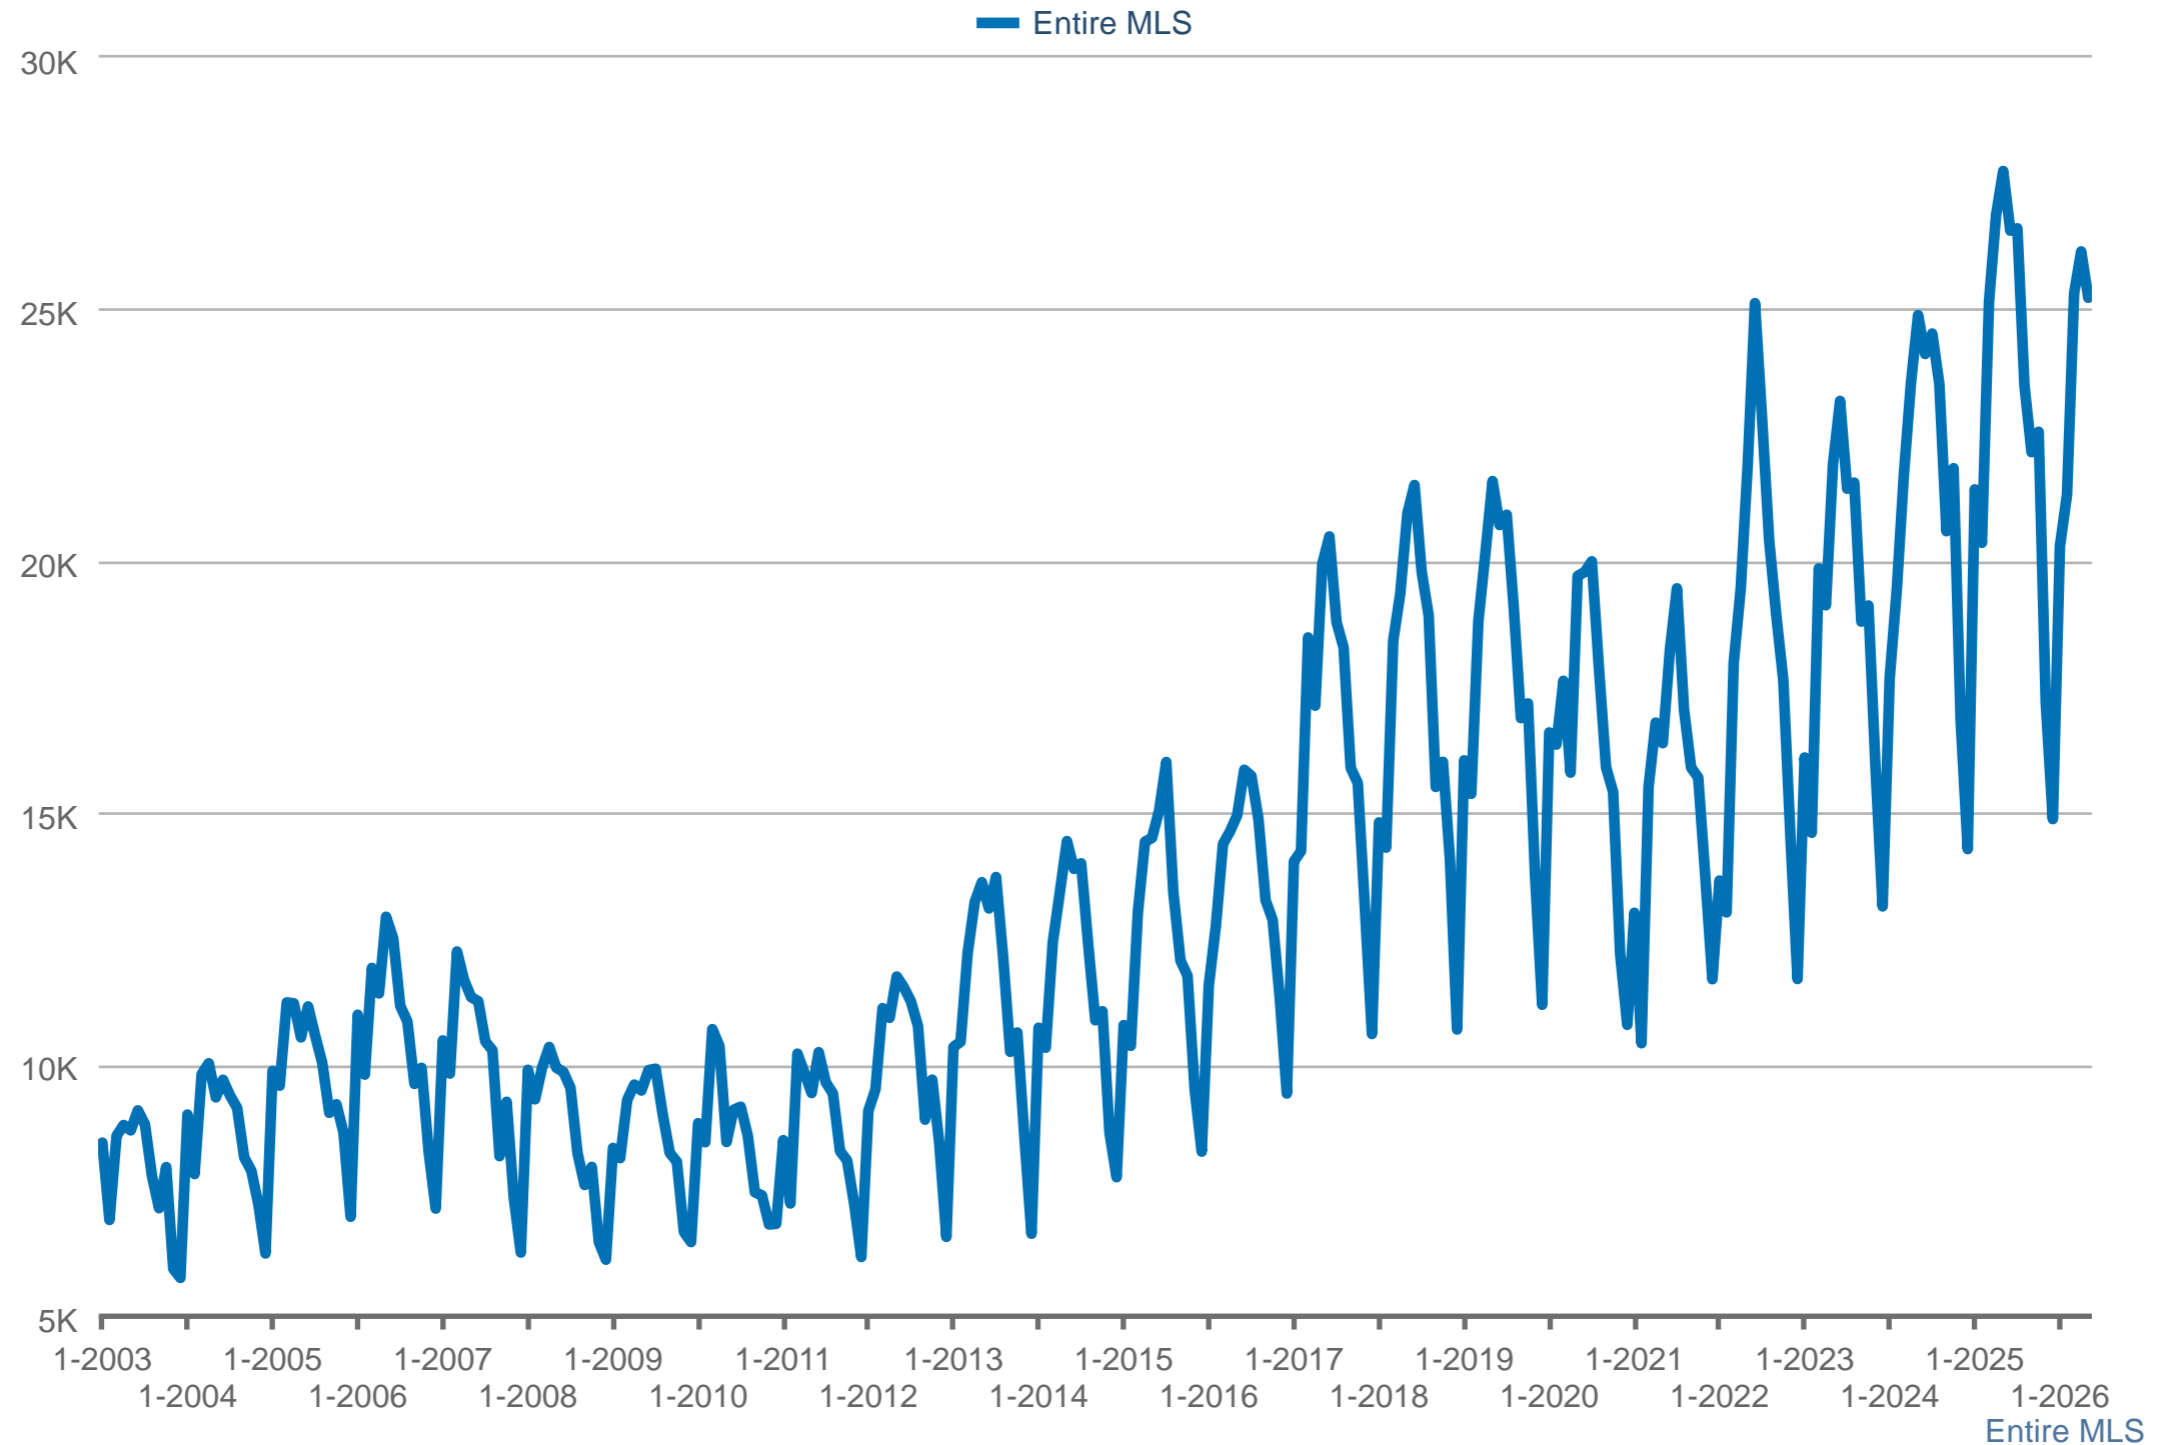

## New Listings

Each data point is one month of activity. Data is from June 5, 2026.

All data from NTRIS. Data deemed reliable, but not guaranteed. NTRIS Trends © 2026 ShowingTime Plus, LLC.