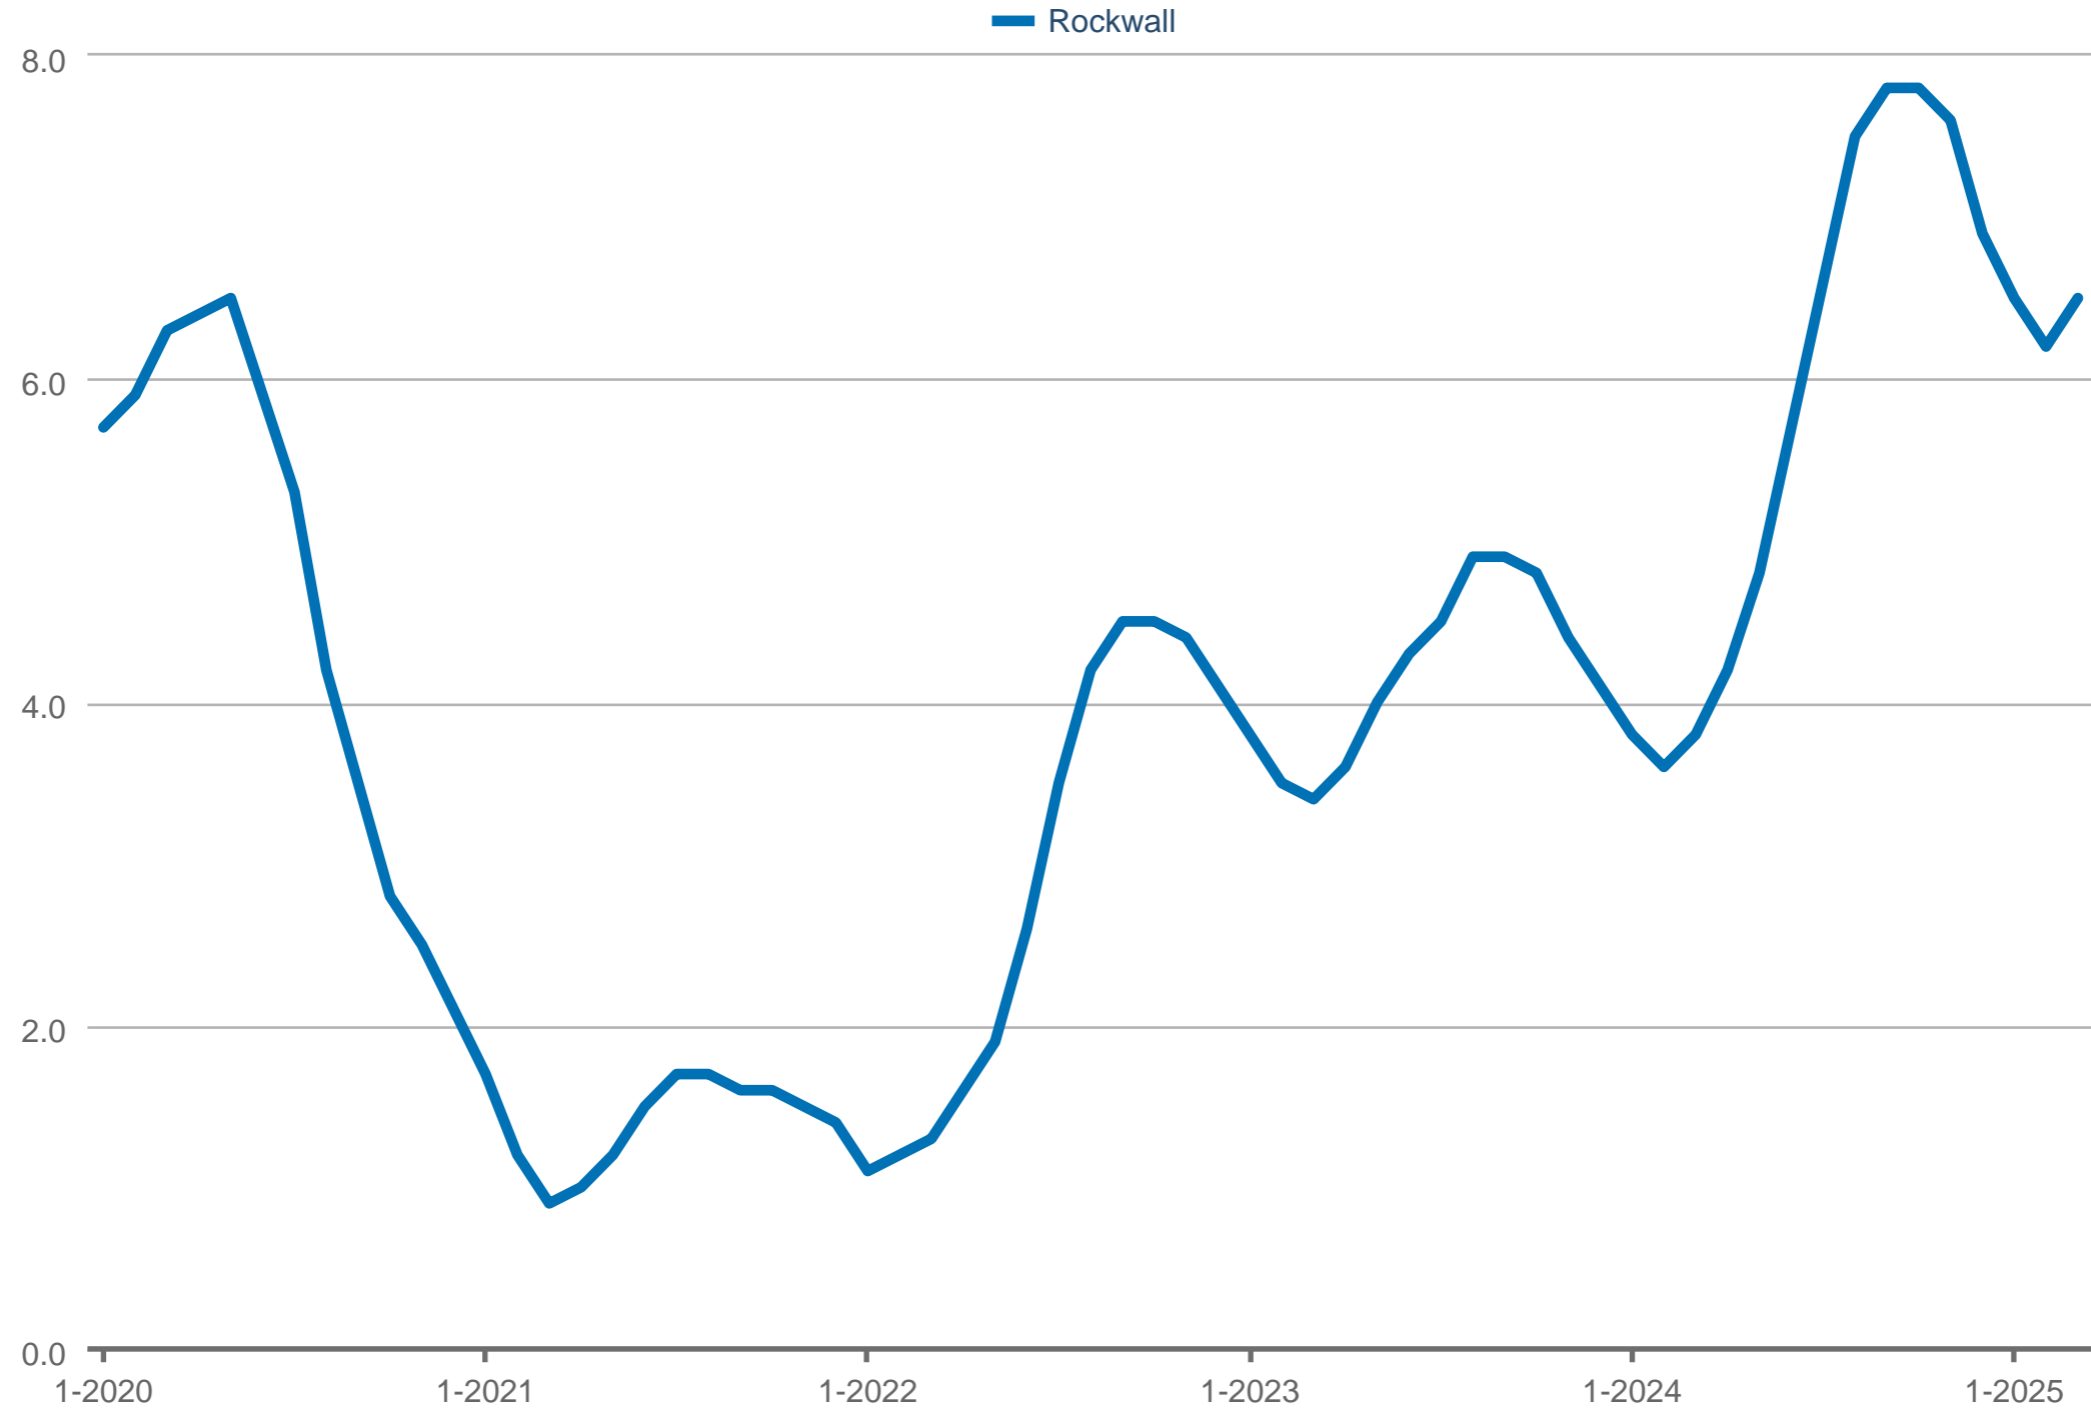

Susan Georgeson

Compass RE Texas, LLC.

Office: 972.832.1943

susan@susangeorgeson.com

www.DallasLuxuryLiving.com

Exceptional Service. Impressive Results.

Months Supply of Inventory

Rockwall: 3 Bedrooms & 4 Bedrooms or More, \$450,000 or More, Residential, 2,500 sq ft or More

Each data point is three months of activity. Data is from April 19, 2025.

All data from NTRIS. Data deemed reliable, but not guaranteed. NTRIS Trends © 2025 ShowingTime Plus, LLC.